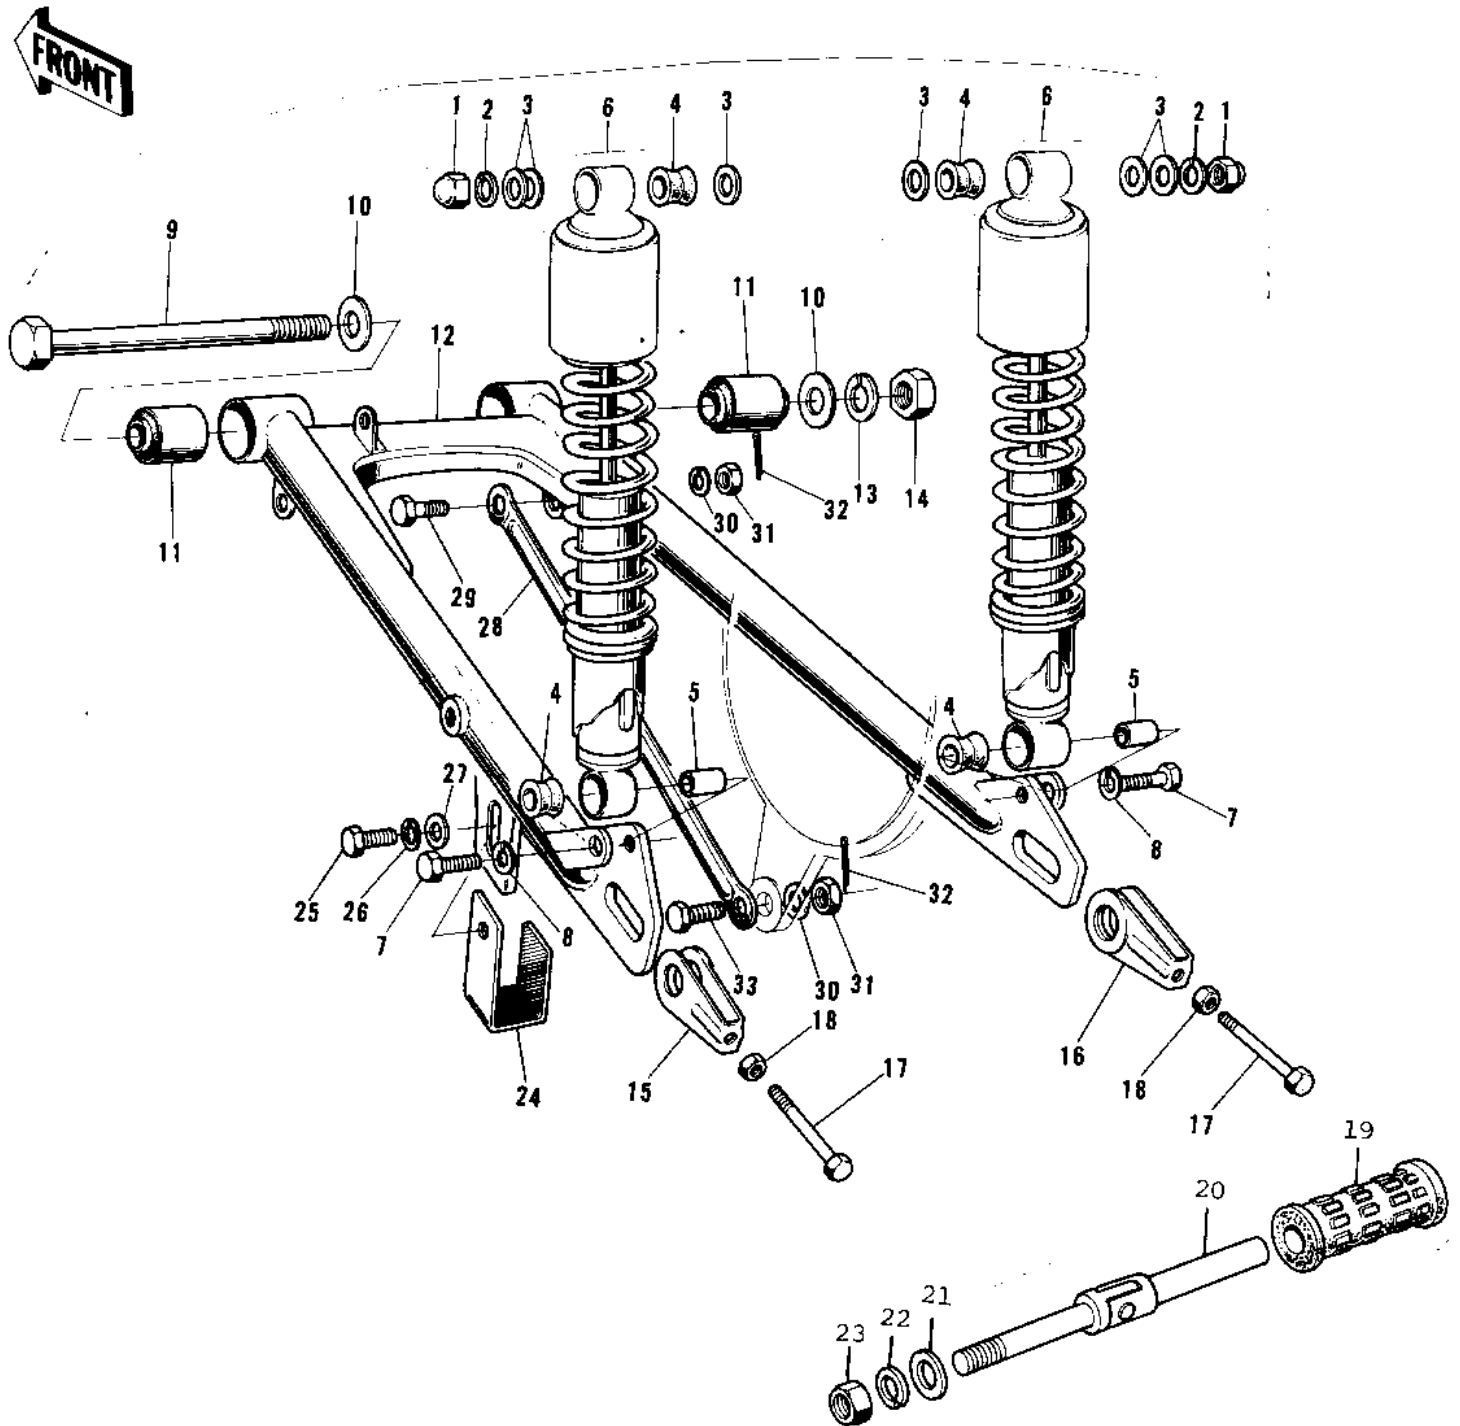

1973 G5-A

PARTS DIAGRAM

SWING ARM/SHOCK ABSORBERS ('74-'75 B/C)