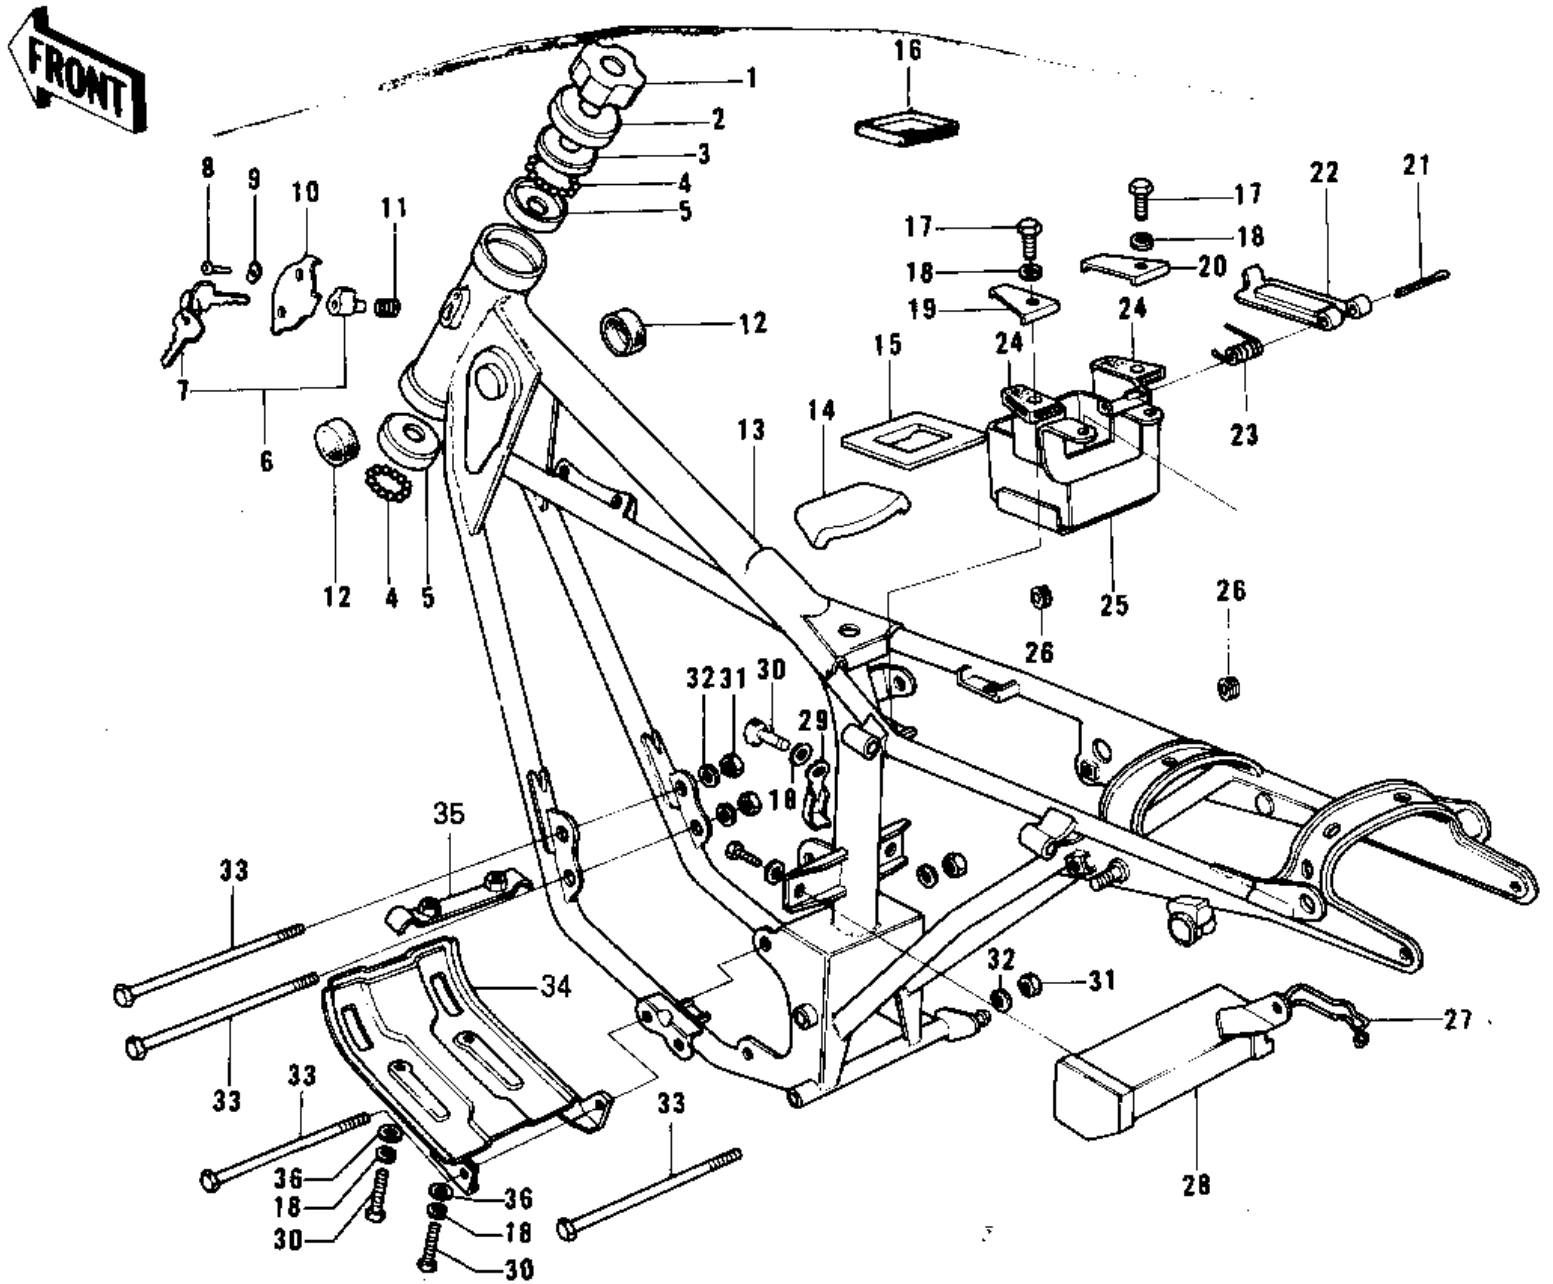

1975 G5-C PARTS DIAGRAM

FRAME/FRAME FITTINGS ('74-'75 B/C)

1975 G5-C PARTS LIST

FRAME/FRAME FITTINGS ('74-'75 B/C)

ITEM NAME	PART NUMBER	QUANTITY
NUT STEERING STEM LCK (Ref # 1)	92090-006	
CAP STEERING STEM (Ref # 2)	46098-004	
CONE UPPER BEARING (Ref # 3)	92047-005	
BALL STEEL 3/16" (Ref # 4)	600A0600	
RACE BEARING (Ref # 5)	92048-004	
LOCK ASSY,STEERING (Ref # 6)	27016-042	
KEY SET,#401 (Ref # 7)	27008-063-01	
KEY SET,#402 (Ref # 7)	27008-063-02	
KEY SET,#403 (Ref # 7)	27008-063-03	
KEY SET,#404 (Ref # 7)	27008-063-04	
KEY SET,#405 (Ref # 7)	27008-063-05	
KEY SET,#406 (Ref # 7)	27008-063-06	
KEY SET,#407 (Ref # 7)	27008-063-07	
KEY SET,#408 (Ref # 7)	27008-063-08	
KEY SET,#409 (Ref # 7)	27008-063-09	
KEY SET,#410 (Ref # 7)	27008-063-10	
KEY SET,#411 (Ref # 7)	27008-063-11	
KEY SET,#412 (Ref # 7)	27008-063-12	
KEY SET,#413 (Ref # 7)	27008-063-13	
KEY SET,#414 (Ref # 7)	27008-063-14	
KEY SET,#415 (Ref # 7)	27008-063-15	
SCREW-TAPPING (Ref # 8)	92008-007	
WASHER (Ref # 9)	92097-003	
CAP,STEERING LOCK (Ref # 10)	11012-1134	
SPRING-STEERING LOCK (Ref # 11)	27032-001	
DAMPER RUBBER-FL TANK (Ref # 12)	92075-101	
FRAME (Ref # 13)	32002-072	
DAMPER RUBBER-FL TANK (Ref # 14)	92075-106	
MAT-BATTERY (Ref # 15)	32103-024	