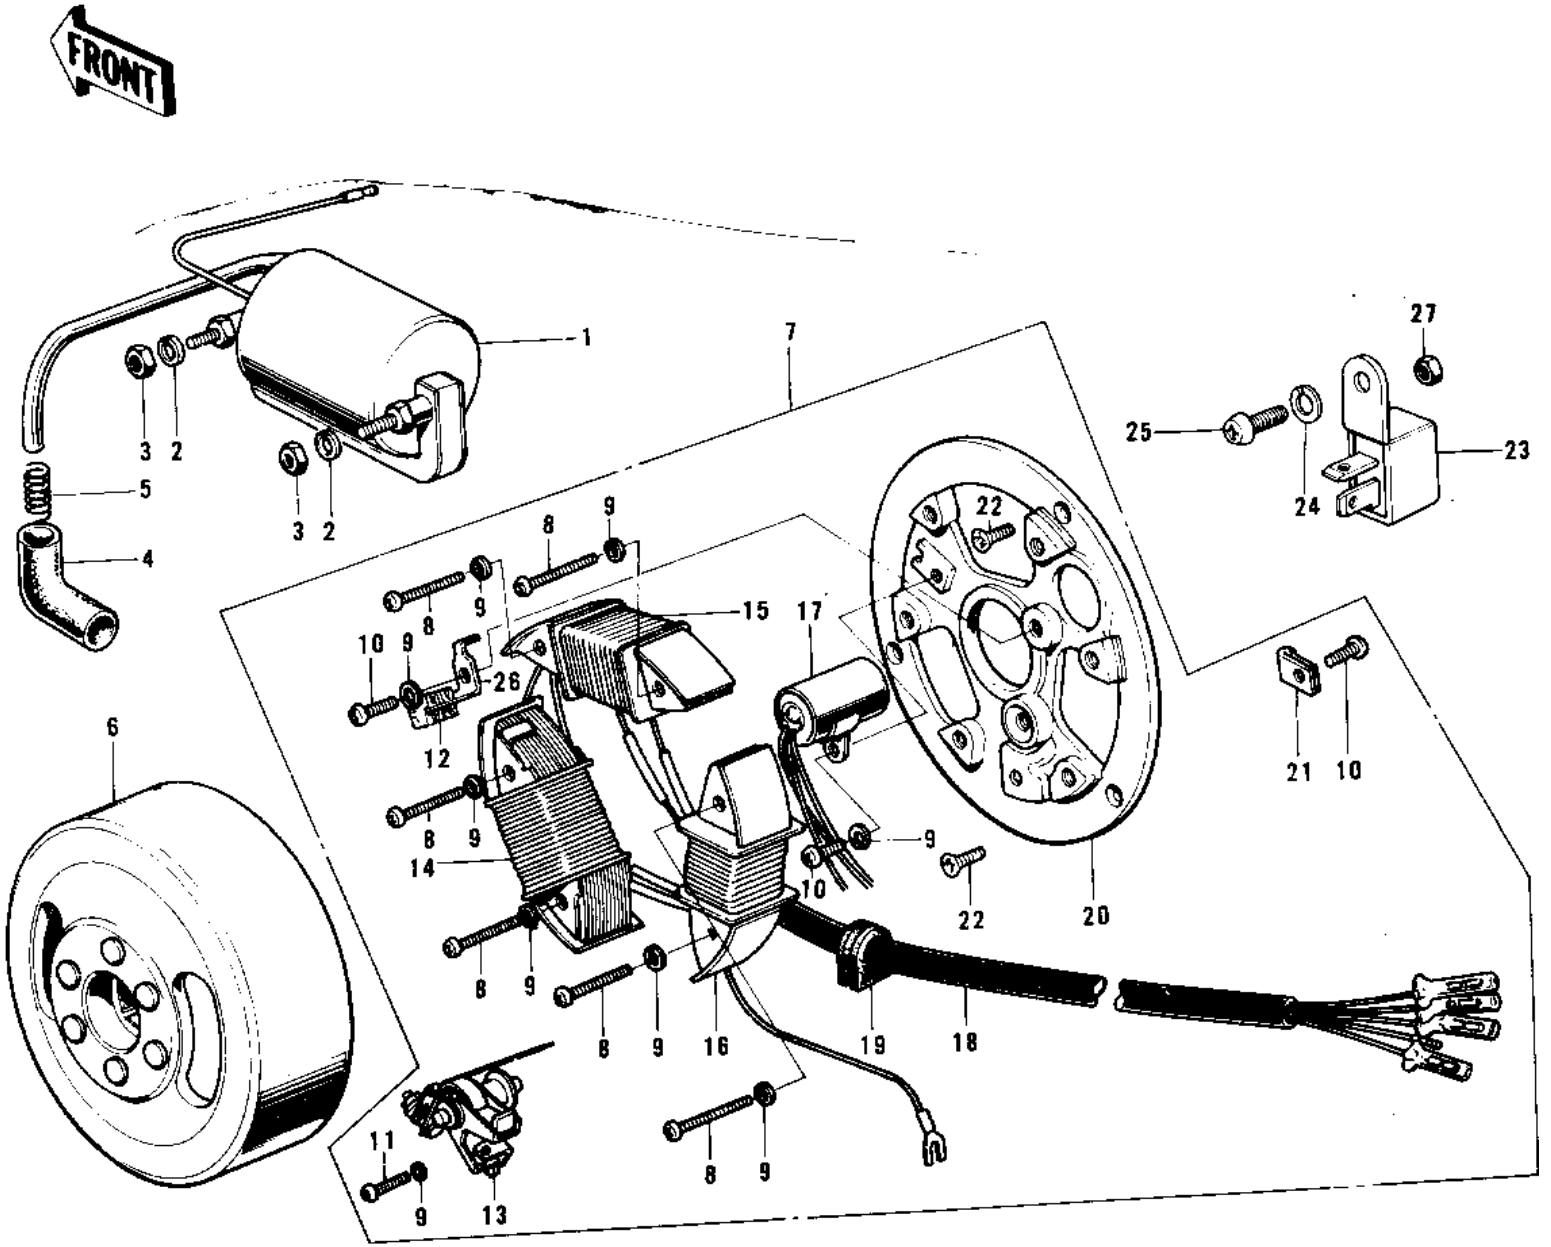

# 1974 G5-B PARTS DIAGRAM

IGNITION/GENERATOR/RECTIFIER ('74-'75 B/

## 1974 G5-B PARTS LIST

IGNITION/GENERATOR/RECTIFIER ('74-'75 B/

ITEM NAME	PART NUMBER	QUANTITY
COIL,IGNITION (Ref # 1)	21121-1047	
WASHER SPRING 6MM (Ref # 2)	461F0600	
NUT 6MM (Ref # 3)	311B0600	
CAP SPARK PLUG (Ref # 4)	21130-009	
SPRING-SPARK PLUG CAP (Ref # 5)	92101-001	
MAGNETO ASSY (Ref # 6)	21002-1055	
FLYWHEEL (Ref # 6)	21050-017	
MAGNETO ASSY (Ref # 7)	21002-1055	
STATOR ASSY (Ref # 7)	21003-027	
SCREW PAN HEAD 4X30 (Ref # 8)	220E0430	
WASHER SPRING 4MM (Ref # 9)	461F0400	
SCREW PAN HEAD 4X6 (Ref # 10)	220B0406	
SCREW-PAN-CRSOSS,4X12 (Ref # 11)	220B0412	
FELT OIL (Ref # 12)	21019-005	
BREAKER ASSY CONTACT (Ref # 13)	21008-006	
COIL PRIMARY (Ref # 14)	21049-006	
COIL A,LIGHTING (Ref # 14)	21047-022	
COIL LIGHTING A (Ref # 15)	21047-010	
COIL A LIGHTING (Ref # 15)	21047-019	
COIL LIGHTING B (Ref # 16)	21047-011	
COIL,EXCITING (Ref # 16)	21049-1004	
CONDENSER (Ref # 17)	21013-006	
WIRING HARNESS,MAGNTO (Ref # 18)	21029-025	
GROMMET WIRING HARN (Ref # 19)	21017-002	
WIRING HARNESS,MAGNT (Ref # 19)	21029-031	
PLATE-COIL,MAGNETO (Ref # 20)	21048-1002	
CLAMP WIRING HARNESS (Ref # 21)	21037-002	
SCREW CNTSNK HD 6X14 (Ref # 22)	221B0614	
RECTIFIER (Ref # 23)	21061-015	

# 1974 G5-B PARTS LIST

IGNITION/GENERATOR/RECTIFIER ('74-'75 B/

ITEM NAME	PART NUMBER	QUANTITY
WASHER SPRING 5MM (Ref # 24)	461F0500	
SCREW PAN HEAD 5X10 (Ref # 25)	220B0510	
BOLT HEX HEAD 5X10 (Ref # 25)	110B0510	
HOLDER,OIL FELT (Ref # 26)	21038-002	
NUT,5MM (Ref # 27)	311B0500	