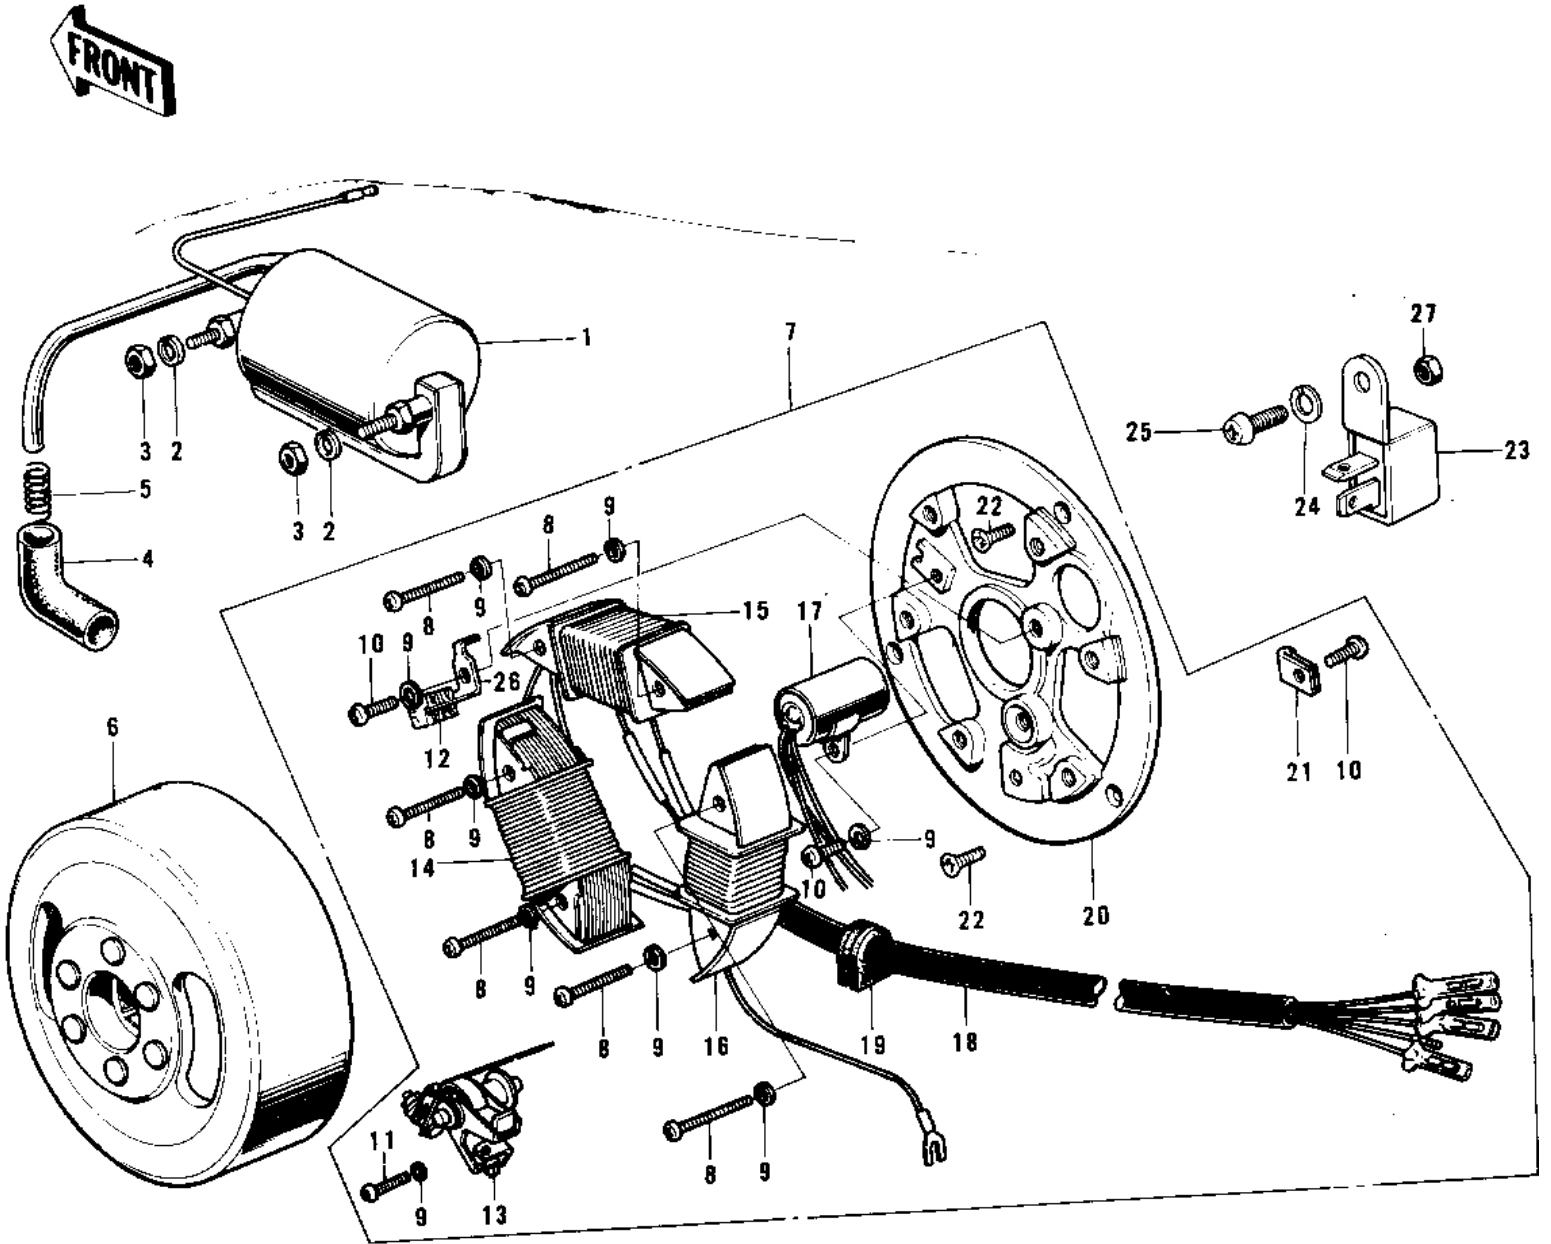

1974 G5-B PARTS DIAGRAM

IGNITION/GENERATOR/RECTIFIER ('74-'75 B/

1974 G5-B PARTS LIST

IGNITION/GENERATOR/RECTIFIER ('74-'75 B/

ITEM NAME	PART NUMBER	QUANTITY
COIL,IGNITION (Ref # 1)	21121-1047	
WASHER SPRING 6MM (Ref # 2)	461F0600	
NUT 6MM (Ref # 3)	311B0600	
CAP SPARK PLUG (Ref # 4)	21130-009	
SPRING-SPARK PLUG CAP (Ref # 5)	92101-001	
MAGNETO ASSY (Ref # 6)	21002-1055	
FLYWHEEL (Ref # 6)	21050-017	
MAGNETO ASSY (Ref # 7)	21002-1055	
STATOR ASSY (Ref # 7)	21003-027	
SCREW PAN HEAD 4X30 (Ref # 8)	220E0430	
WASHER SPRING 4MM (Ref # 9)	461F0400	
SCREW PAN HEAD 4X6 (Ref # 10)	220B0406	
SCREW-PAN-CRSOSS,4X12 (Ref # 11)	220B0412	
FELT OIL (Ref # 12)	21019-005	
BREAKER ASSY CONTACT (Ref # 13)	21008-006	
COIL PRIMARY (Ref # 14)	21049-006	
COIL A,LIGHTING (Ref # 14)	21047-022	
COIL LIGHTING A (Ref # 15)	21047-010	
COIL A LIGHTING (Ref # 15)	21047-019	
COIL LIGHTING B (Ref # 16)	21047-011	
COIL,EXCITING (Ref # 16)	21049-1004	
CONDENSER (Ref # 17)	21013-006	
WIRING HARNESS,MAGNTO (Ref # 18)	21029-025	
GROMMET WIRING HARN (Ref # 19)	21017-002	
WIRING HARNESS,MAGNT (Ref # 19)	21029-031	
PLATE-COIL,MAGNETO (Ref # 20)	21048-1002	
CLAMP WIRING HARNESS (Ref # 21)	21037-002	
SCREW CNTSNK HD 6X14 (Ref # 22)	221B0614	
RECTIFIER (Ref # 23)	21061-015	

1974 G5-B PARTS LIST

IGNITION/GENERATOR/RECTIFIER ('74-'75 B/

ITEM NAME	PART NUMBER	QUANTITY
WASHER SPRING 5MM (Ref # 24)	461F0500	
SCREW PAN HEAD 5X10 (Ref # 25)	220B0510	
BOLT HEX HEAD 5X10 (Ref # 25)	110B0510	
HOLDER,OIL FELT (Ref # 26)	21038-002	
NUT,5MM (Ref # 27)	311B0500	