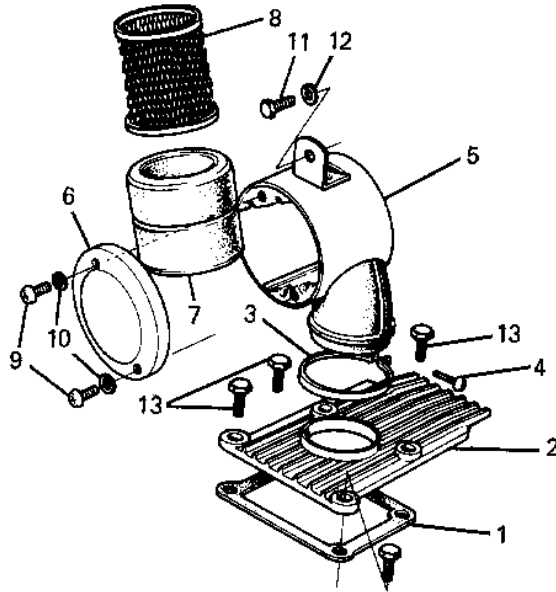

1973 G5-A PARTS DIAGRAM

AIR CLEANER/MUFFLER ('74-'75 B/C)

FRONT ←

1973 G5-A PARTS LIST

AIR CLEANER/MUFFLER ('74-'75 B/C)

ITEM NAME	PART NUMBER	QUANTITY
GASKET INLET PIPE (Ref # 1)	11017-004	
INLET PIPE,F.BLACK (Ref # 2)	11015-019-21	
CLAMP-AIR CLEANER (Ref # 3)	92037-068	
SCREW PAN HEAD 6X35 (Ref # 4)	220B0635	
AIR CLEANER ASY,BLACK (Ref # 5~10)	11010-082-21	
BODY-AIR CLEANER (Ref # 5)	11011-014	
CAP,AIR CLEANER (Ref # 6)	11012-050	
ELEMENT,AIR,CLNR (Ref # 7)	11013-029	
HOLDER-CLNR. ELEMENT (Ref # 8)	11014-004	
SCREW PAN HEAD 6X8 (Ref # 9)	220B0608	
WASHER PLAIN 6MM (Ref # 10)	410B0600	
BOLT-UPSET,6X16 (Ref # 11)	112G0616	
WASHER SPRING 6MM (Ref # 12)	461F0600	
BOLT-UPSET,6X20 (Ref # 13)	112G0620	
MUFFLER (Ref # 1)	18001-1603	
BAFFLE TUBE (Ref # 2)	18033-070	
BOLT-UPSET,6X12 (Ref # 3)	112G0612	
WASHER-PLAIN (Ref # 4)	92022-183	
INSULATOR (Ref # 5)	18065-007	
INSULATOR-HEAT (Ref # 6)	18065-009	
COVER,MUFFLER (Ref # 7)	18057-047	
WASHER LOCK 6MM (Ref # 8)	463H0600	
SCREW PAN HEAD 6X12 (Ref # 9)	220E0612	
BOLT-SMALL-UPSET,8X16 (Ref # 10)	115G0816	
WASHER SPRING 8MM (Ref # 11)	461F0800	
WASHER PLAIN 8MM (Ref # 12)	410B0800	
WASHER PLAIN 6MM (Ref # 13)	410B0600	
'O' RING (Ref # 14)	92093-1031	
BOLT-UPSET,6X12 (Ref # 15)	112G0612	

1973 G5-A PARTS LIST

AIR CLEANER/MUFFLER ('74-'75 B/C)

ITEM NAME	PART NUMBER	QUANTITY
WASHER LOCK 6MM (Ref # 16)	464H0600	
BUSHING,RUBBER (Ref # 17)	92093-1009	
ARRESTOR CAP (Ref # 18)	59156-1005	