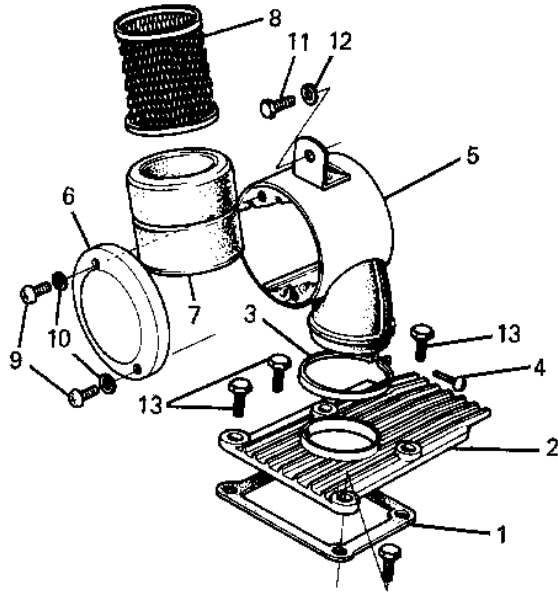

1973 G5-A PARTS DIAGRAM

AIR CLEANER/MUFFLER ('74-'75 B/C)

FRONT ←

1973 G5-A PARTS LIST

AIR CLEANER/MUFFLER ('74-'75 B/C)

ITEM NAME	PART NUMBER	QUANTITY
GASKET INLET PIPE (Ref # 1)	11017-004	
INLET PIPE,F.BLACK (Ref # 2)	11015-019-21	
CLAMP-AIR CLEANER (Ref # 3)	92037-068	
SCREW PAN HEAD 6X35 (Ref # 4)	220B0635	
AIR CLEANER ASY,BLACK (Ref # 5~10)	11010-082-21	
BODY-AIR CLEANER (Ref # 5)	11011-014	
CAP,AIR CLEANER (Ref # 6)	11012-050	
ELEMENT,AIR,CLNR (Ref # 7)	11013-029	
HOLDER-CLNR. ELEMENT (Ref # 8)	11014-004	
SCREW PAN HEAD 6X8 (Ref # 9)	220B0608	
WASHER PLAIN 6MM (Ref # 10)	410B0600	
BOLT-UPSET,6X16 (Ref # 11)	112G0616	
WASHER SPRING 6MM (Ref # 12)	461F0600	
BOLT-UPSET,6X20 (Ref # 13)	112G0620	
MUFFLER (Ref # 1)	18001-1603	
BAFFLE TUBE (Ref # 2)	18033-070	
BOLT-UPSET,6X12 (Ref # 3)	112G0612	
WASHER-PLAIN (Ref # 4)	92022-183	
INSULATOR (Ref # 5)	18065-007	
INSULATOR-HEAT (Ref # 6)	18065-009	
COVER,MUFFLER (Ref # 7)	18057-047	
WASHER LOCK 6MM (Ref # 8)	463H0600	
SCREW PAN HEAD 6X12 (Ref # 9)	220E0612	
BOLT-SMALL-UPSET,8X16 (Ref # 10)	115G0816	
WASHER SPRING 8MM (Ref # 11)	461F0800	
WASHER PLAIN 8MM (Ref # 12)	410B0800	
WASHER PLAIN 6MM (Ref # 13)	410B0600	
'O' RING (Ref # 14)	92093-1031	
BOLT-UPSET,6X12 (Ref # 15)	112G0612	

1973 G5-A PARTS LIST

AIR CLEANER/MUFFLER ('74-'75 B/C)

ITEM NAME	PART NUMBER	QUANTITY
WASHER LOCK 6MM (Ref # 16)	464H0600	
BUSHING,RUBBER (Ref # 17)	92093-1009	
ARRESTOR CAP (Ref # 18)	59156-1005	