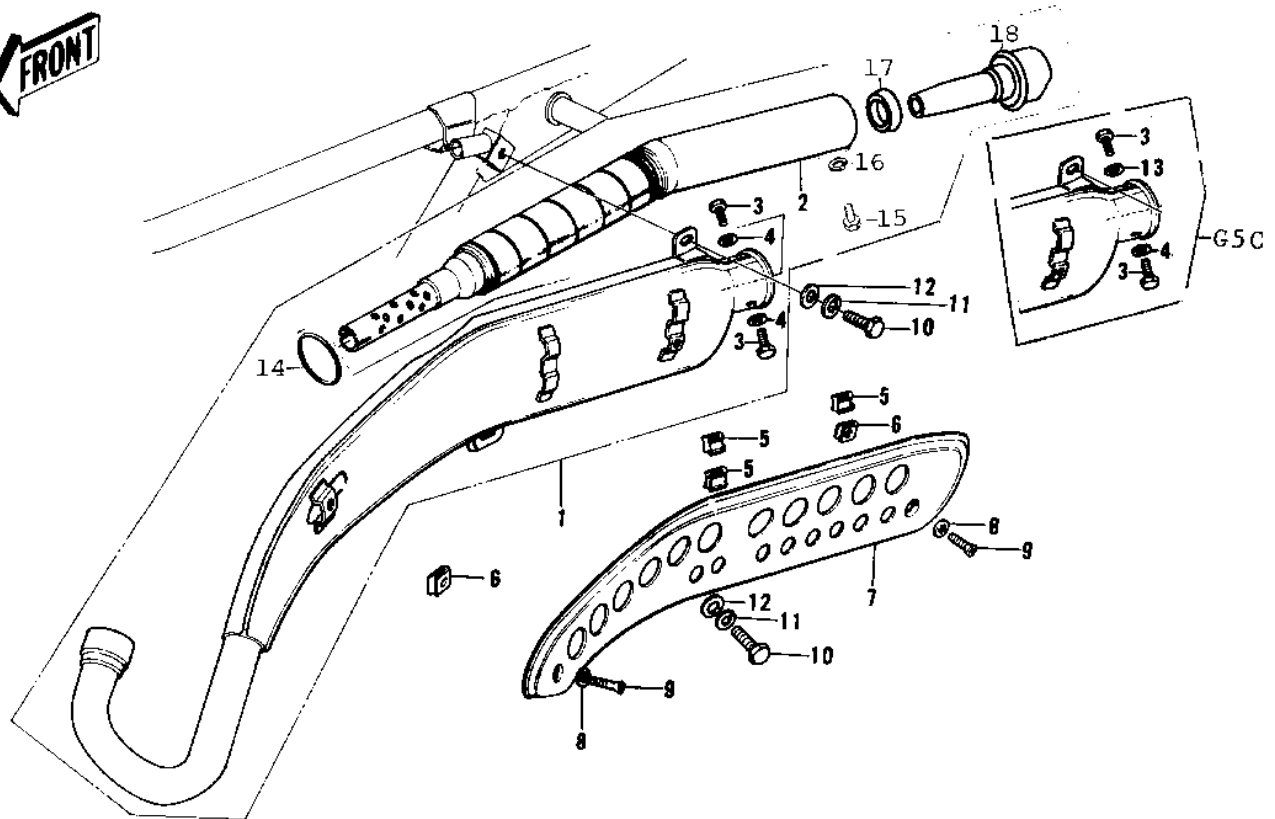

1973 G5-A PARTS DIAGRAM

AIR CLEANER/MUFFLER ('74-'75 B/C)

FRONT ←

1973 G5-A PARTS LIST

AIR CLEANER/MUFFLER ('74-'75 B/C)

ITEM NAME	PART NUMBER	QUANTITY
GASKET INLET PIPE (Ref # 1)	11017-004	
INLET PIPE,F.BLACK (Ref # 2)	11015-019-21	
CLAMP-AIR CLEANER (Ref # 3)	92037-068	
SCREW PAN HEAD 6X35 (Ref # 4)	220B0635	
AIR CLEANER ASY,BLACK (Ref # 5~10)	11010-082-21	
BODY-AIR CLEANER (Ref # 5)	11011-014	
CAP,AIR CLEANER (Ref # 6)	11012-050	
ELEMENT,AIR,CLNR (Ref # 7)	11013-029	
HOLDER-CLNR. ELEMENT (Ref # 8)	11014-004	
SCREW PAN HEAD 6X8 (Ref # 9)	220B0608	
WASHER PLAIN 6MM (Ref # 10)	410B0600	
BOLT-UPSET,6X16 (Ref # 11)	112G0616	
WASHER SPRING 6MM (Ref # 12)	461F0600	
BOLT-UPSET,6X20 (Ref # 13)	112G0620	
MUFFLER (Ref # 1)	18001-1603	
BAFFLE TUBE (Ref # 2)	18033-070	
BOLT-UPSET,6X12 (Ref # 3)	112G0612	
WASHER-PLAIN (Ref # 4)	92022-183	
INSULATOR (Ref # 5)	18065-007	
INSULATOR-HEAT (Ref # 6)	18065-009	
COVER,MUFFLER (Ref # 7)	18057-047	
WASHER LOCK 6MM (Ref # 8)	463H0600	
SCREW PAN HEAD 6X12 (Ref # 9)	220E0612	
BOLT-SMALL-UPSET,8X16 (Ref # 10)	115G0816	
WASHER SPRING 8MM (Ref # 11)	461F0800	
WASHER PLAIN 8MM (Ref # 12)	410B0800	
WASHER PLAIN 6MM (Ref # 13)	410B0600	
'O' RING (Ref # 14)	92093-1031	
BOLT-UPSET,6X12 (Ref # 15)	112G0612	

1973 G5-A PARTS LIST

AIR CLEANER/MUFFLER ('74-'75 B/C)

ITEM NAME	PART NUMBER	QUANTITY
WASHER LOCK 6MM (Ref # 16)	464H0600	
BUSHING,RUBBER (Ref # 17)	92093-1009	
ARRESTOR CAP (Ref # 18)	59156-1005	