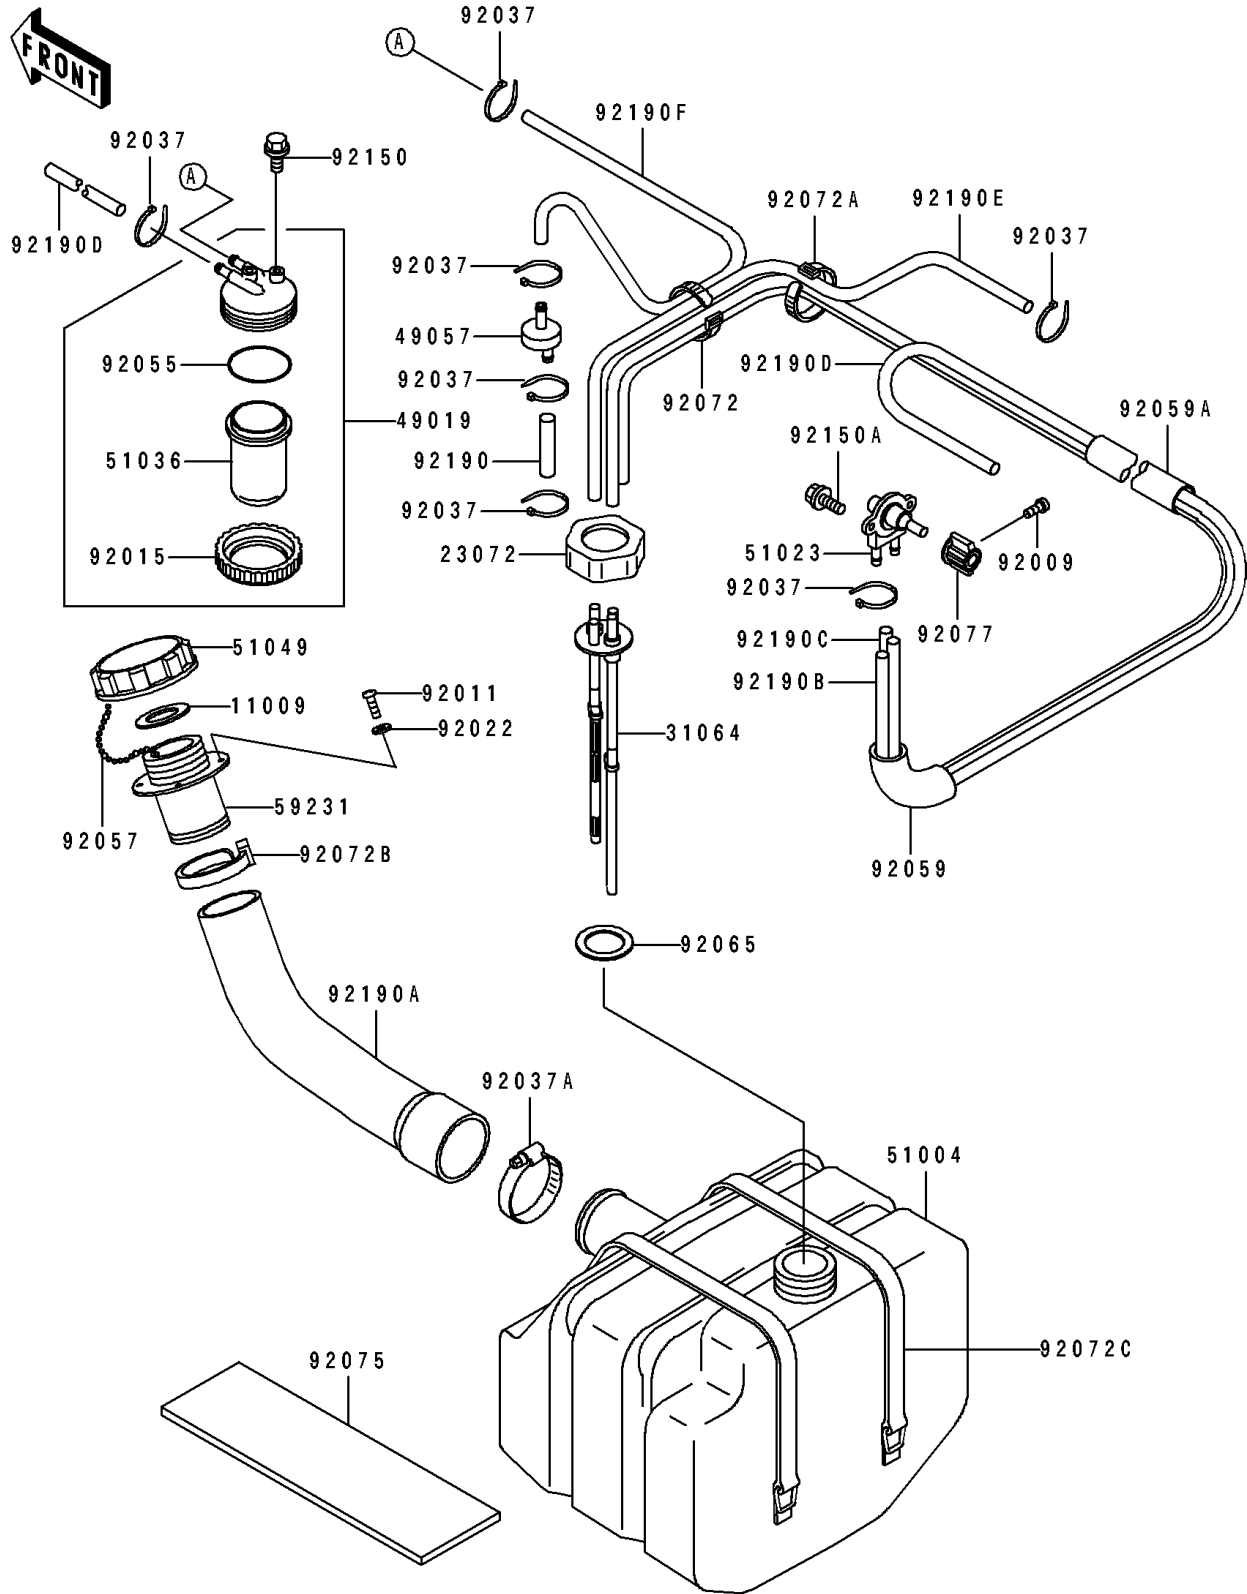

1995 550 SX PARTS DIAGRAM

Fuel Tank

F3173

1995 550 SX PARTS LIST

Fuel Tank

ITEM NAME	PART NUMBER	QUANTITY
GASKET,TANK CAP (Ref # 11009)	11009-3020	1
RETAINER (Ref # 23072)	23072-501	1
PIPE-COMP,FUEL (Ref # 31064)	31064-3719	1
FILTER-FUEL (Ref # 49019)	49019-3709	1
VALVE-RELIEF (Ref # 49057)	49057-3001	1
TANK-FUEL (Ref # 51004)	51004-3702	1
TAP-ASSY,FUEL (Ref # 51023)	51023-3712	1
CUP,FUEL FILTER (Ref # 51036)	51036-3702	1
CAP-TANK (Ref # 51049)	51049-3001	1
FILLER,FUEL TANK (Ref # 59231)	59231-3001	1
SCREW,4X8 (Ref # 92009)	92009-3729	1
SCREW (Ref # 92011)	92011-562	4
NUT,RING (Ref # 92015)	92015-3013	1
WASHER (Ref # 92022)	92022-563	4
CLAMP (Ref # 92037)	92037-1173	13
CLAMP (Ref # 92037A)	92037-3009	1
RING-O,FILTER CUP (Ref # 92055)	92055-3006	1
CHAIN,COVER,L=100 (Ref # 92057)	92057-3704	1
TUBE,GUARD (Ref # 92059)	92059-3008	1
TUBE,VINYL,22X350 (Ref # 92059A)	92059-3018	1
GASKET (Ref # 92065)	92065-504	1
BAND,L=123 (Ref # 92072)	92072-030	1
BAND,L=149 (Ref # 92072A)	92072-031	1
BAND,L=292.1 (Ref # 92072B)	92072-3509	1
BAND,FUEL TANK (Ref # 92072C)	92072-521	2
DAMPER,FUEL TANK (Ref # 92075)	92075-521	2
KNOB,FUEL TAP (Ref # 92077)	92077-503	1
BOLT,6X12 (Ref # 92150)	92150-3709	2
BOLT,5X16 (Ref # 92150A)	92150-3778	2

1995 550 SX PARTS LIST

Fuel Tank

ITEM NAME	PART NUMBER	QUANTITY
TUBE,5.8X10.8X55 (Ref # 92190)	92190-3765	1
TUBE,FUEL INLET (Ref # 92190A)	92190-3837	1
TUBE,"ON",5.8X10.8X1180 (Ref # 92190B)	92190-3851	1
TUBE,"RES",5.8X10.8X1180 (Ref # 92190C)	92190-3852	1
TUBE,5.8X10.8X860 (Ref # 92190D)	92190-3853	2
TUBE,"RETURN",7X12X660 (Ref # 92190E)	92190-3854	1
TUBE,5.8X10.8X370 (Ref # 92190F)	92190-3864	1