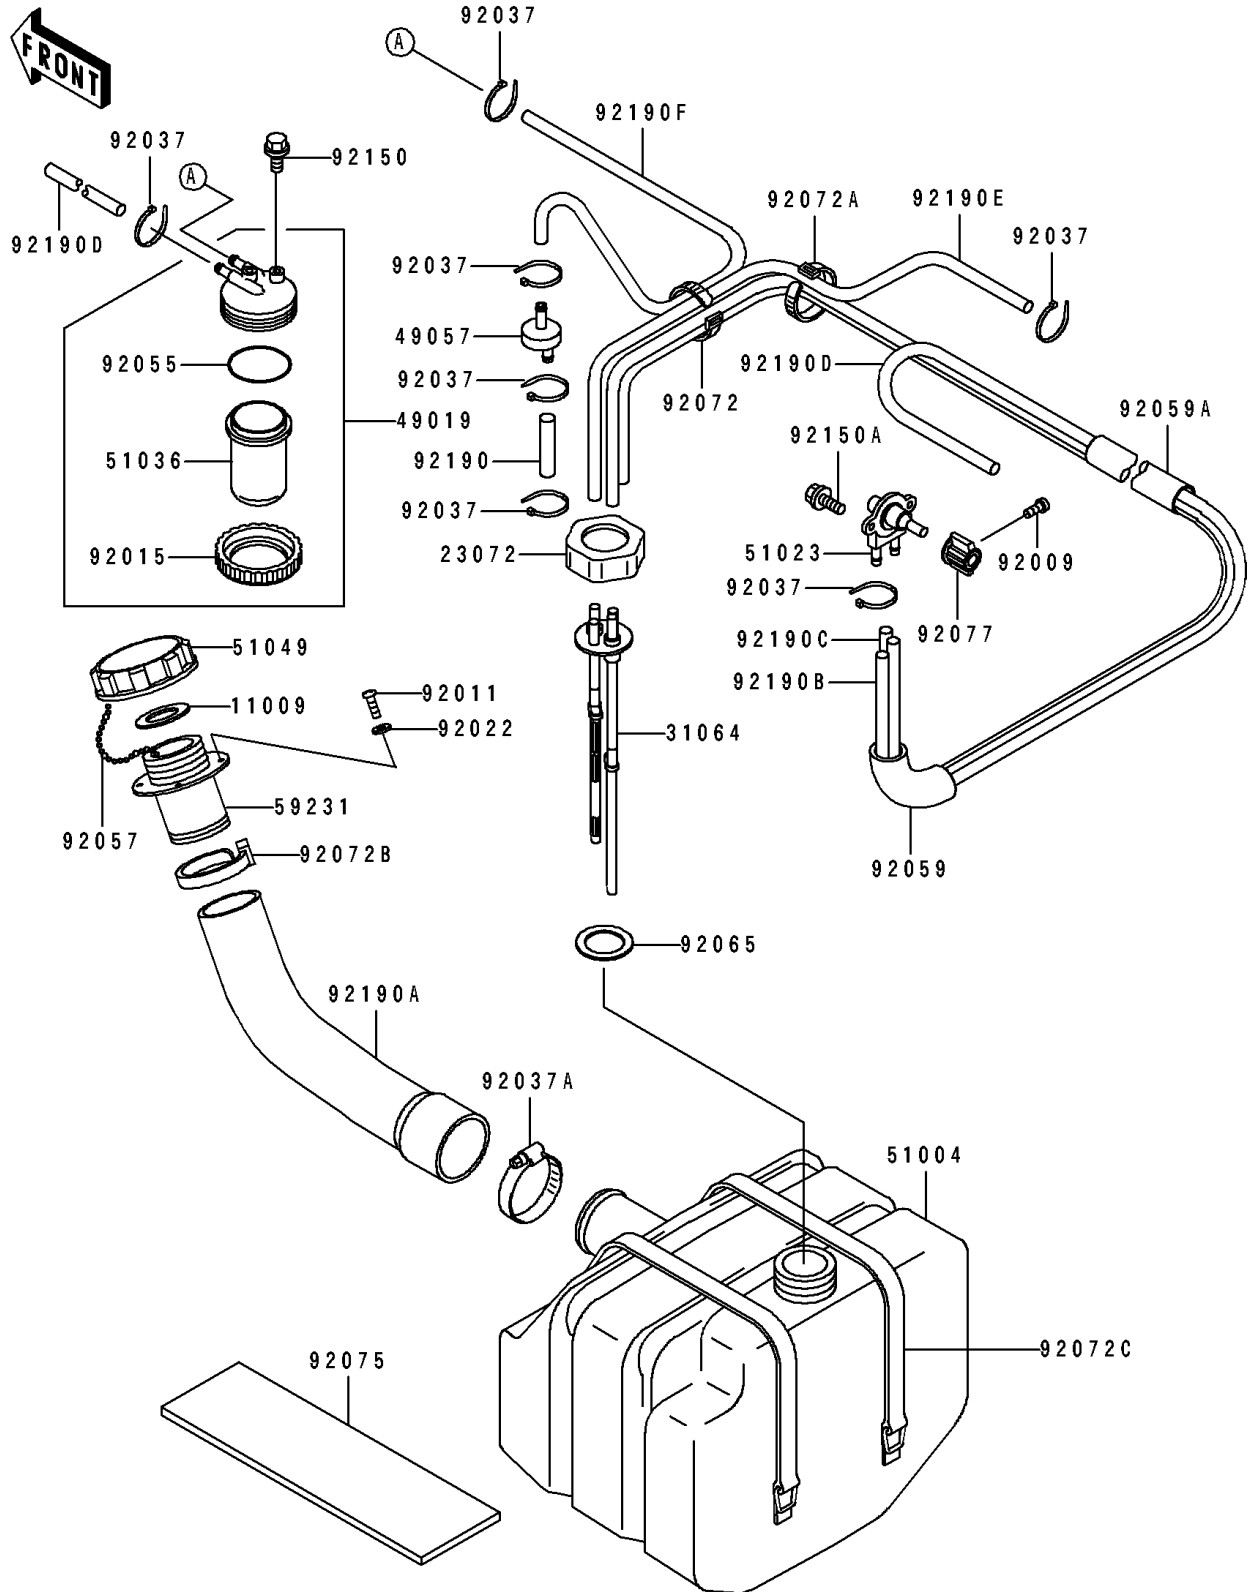

1995 550 SX PARTS DIAGRAM

Fuel Tank

F3173

1995 550 SX PARTS LIST

Fuel Tank

ITEM NAME	PART NUMBER	QUANTITY
GASKET,TANK CAP (Ref # 11009)	11009-3020	1
RETAINER (Ref # 23072)	23072-501	1
PIPE-COMP,FUEL (Ref # 31064)	31064-3719	1
FILTER-FUEL (Ref # 49019)	49019-3709	1
VALVE-RELIEF (Ref # 49057)	49057-3001	1
TANK-FUEL (Ref # 51004)	51004-3702	1
TAP-ASSY,FUEL (Ref # 51023)	51023-3712	1
CUP,FUEL FILTER (Ref # 51036)	51036-3702	1
CAP-TANK (Ref # 51049)	51049-3001	1
FILLER,FUEL TANK (Ref # 59231)	59231-3001	1
SCREW,4X8 (Ref # 92009)	92009-3729	1
SCREW (Ref # 92011)	92011-562	4
NUT,RING (Ref # 92015)	92015-3013	1
WASHER (Ref # 92022)	92022-563	4
CLAMP (Ref # 92037)	92037-1173	13
CLAMP (Ref # 92037A)	92037-3009	1
RING-O,FILTER CUP (Ref # 92055)	92055-3006	1
CHAIN,COVER,L=100 (Ref # 92057)	92057-3704	1
TUBE,GUARD (Ref # 92059)	92059-3008	1
TUBE,VINYL,22X350 (Ref # 92059A)	92059-3018	1
GASKET (Ref # 92065)	92065-504	1
BAND,L=123 (Ref # 92072)	92072-030	1
BAND,L=149 (Ref # 92072A)	92072-031	1
BAND,L=292.1 (Ref # 92072B)	92072-3509	1
BAND,FUEL TANK (Ref # 92072C)	92072-521	2
DAMPER,FUEL TANK (Ref # 92075)	92075-521	2
KNOB,FUEL TAP (Ref # 92077)	92077-503	1
BOLT,6X12 (Ref # 92150)	92150-3709	2
BOLT,5X16 (Ref # 92150A)	92150-3778	2

1995 550 SX PARTS LIST

Fuel Tank

ITEM NAME	PART NUMBER	QUANTITY
TUBE,5.8X10.8X55 (Ref # 92190)	92190-3765	1
TUBE,FUEL INLET (Ref # 92190A)	92190-3837	1
TUBE,"ON",5.8X10.8X1180 (Ref # 92190B)	92190-3851	1
TUBE,"RES",5.8X10.8X1180 (Ref # 92190C)	92190-3852	1
TUBE,5.8X10.8X860 (Ref # 92190D)	92190-3853	2
TUBE,"RETURN",7X12X660 (Ref # 92190E)	92190-3854	1
TUBE,5.8X10.8X370 (Ref # 92190F)	92190-3864	1