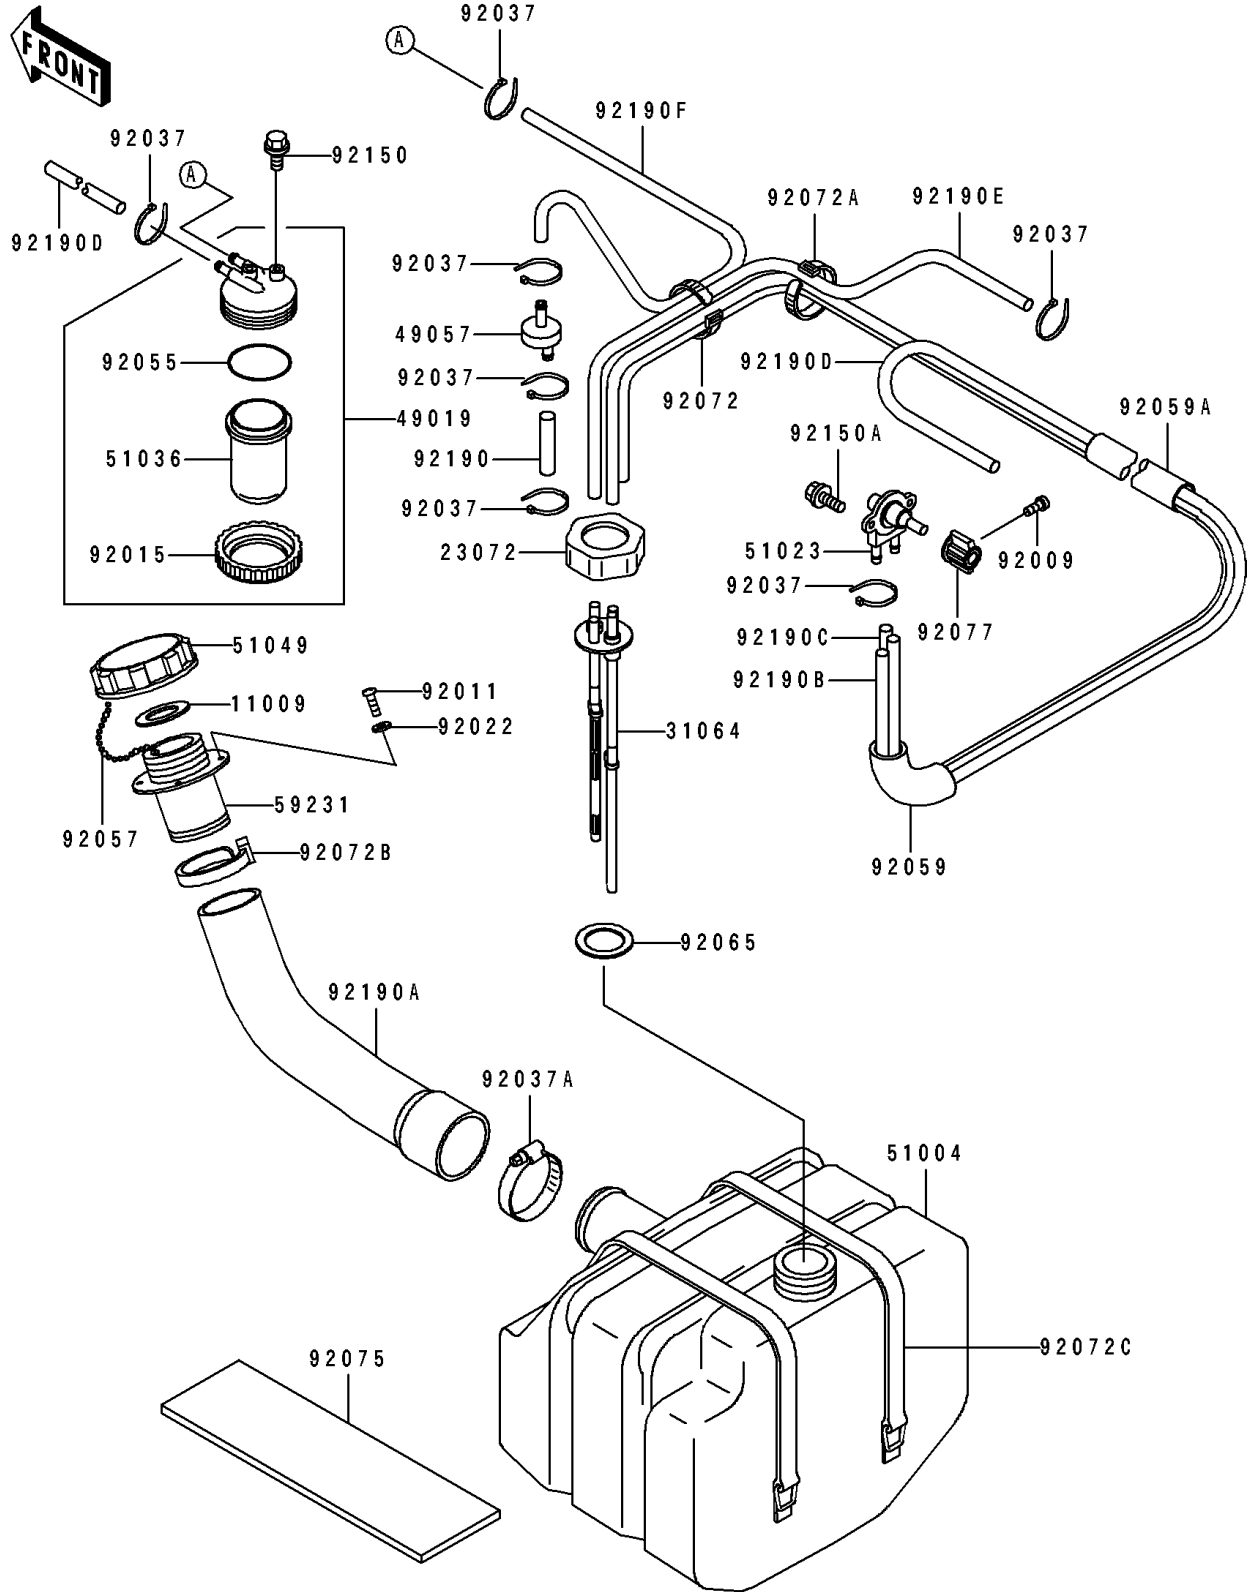

1994 550 SX PARTS DIAGRAM

Fuel Tank

F3173

1994 550 SX PARTS LIST

Fuel Tank

ITEM NAME	PART NUMBER	QUANTITY
GASKET,TANK CAP (Ref # 11009)	11009-3020	1
RETAINER (Ref # 23072)	23072-501	1
PIPE-COMP,FUEL (Ref # 31064)	31064-3719	1
FILTER-FUEL (Ref # 49019)	49019-3709	1
VALVE-RELIEF (Ref # 49057)	49057-3001	1
TANK-FUEL (Ref # 51004)	51004-3702	1
TAP-ASSY,FUEL (Ref # 51023)	51023-3712	1
CUP,FUEL FILTER (Ref # 51036)	51036-3702	1
CAP-TANK (Ref # 51049)	51049-3001	1
FILLER,FUEL TANK (Ref # 59231)	59231-3001	1
SCREW,4X8 (Ref # 92009)	92009-3729	1
SCREW (Ref # 92011)	92011-562	4
NUT,RING (Ref # 92015)	92015-3013	1
WASHER (Ref # 92022)	92022-563	4
CLAMP (Ref # 92037)	92037-1173	13
CLAMP (Ref # 92037A)	92037-3009	1
RING-O,FILTER CUP (Ref # 92055)	92055-3006	1
CHAIN,COVER,L=100 (Ref # 92057)	92057-3704	1
TUBE,GUARD (Ref # 92059)	92059-3008	1
TUBE,VINYL,22X350 (Ref # 92059A)	92059-3018	1
GASKET (Ref # 92065)	92065-504	1
BAND,L=123 (Ref # 92072)	92072-030	1
BAND,L=149 (Ref # 92072A)	92072-031	1
BAND,L=292.1 (Ref # 92072B)	92072-3509	1
BAND,FUEL TANK (Ref # 92072C)	92072-521	2
DAMPER,FUEL TANK (Ref # 92075)	92075-521	2
KNOB,FUEL TAP (Ref # 92077)	92077-503	1
BOLT,6X12 (Ref # 92150)	92150-3709	2
BOLT,5X16 (Ref # 92150A)	92150-3778	2

1994 550 SX PARTS LIST

Fuel Tank

ITEM NAME	PART NUMBER	QUANTITY
TUBE,5.8X10.8X55 (Ref # 92190)	92190-3765	1
TUBE,FUEL INLET (Ref # 92190A)	92190-3837	1
TUBE,"ON",5.8X10.8X1180 (Ref # 92190B)	92190-3851	1
TUBE,"RES",5.8X10.8X1180 (Ref # 92190C)	92190-3852	1
TUBE,5.8X10.8X860 (Ref # 92190D)	92190-3853	2
TUBE,"RETURN",7X12X660 (Ref # 92190E)	92190-3854	1
TUBE,5.8X10.8X370 (Ref # 92190F)	92190-3864	1