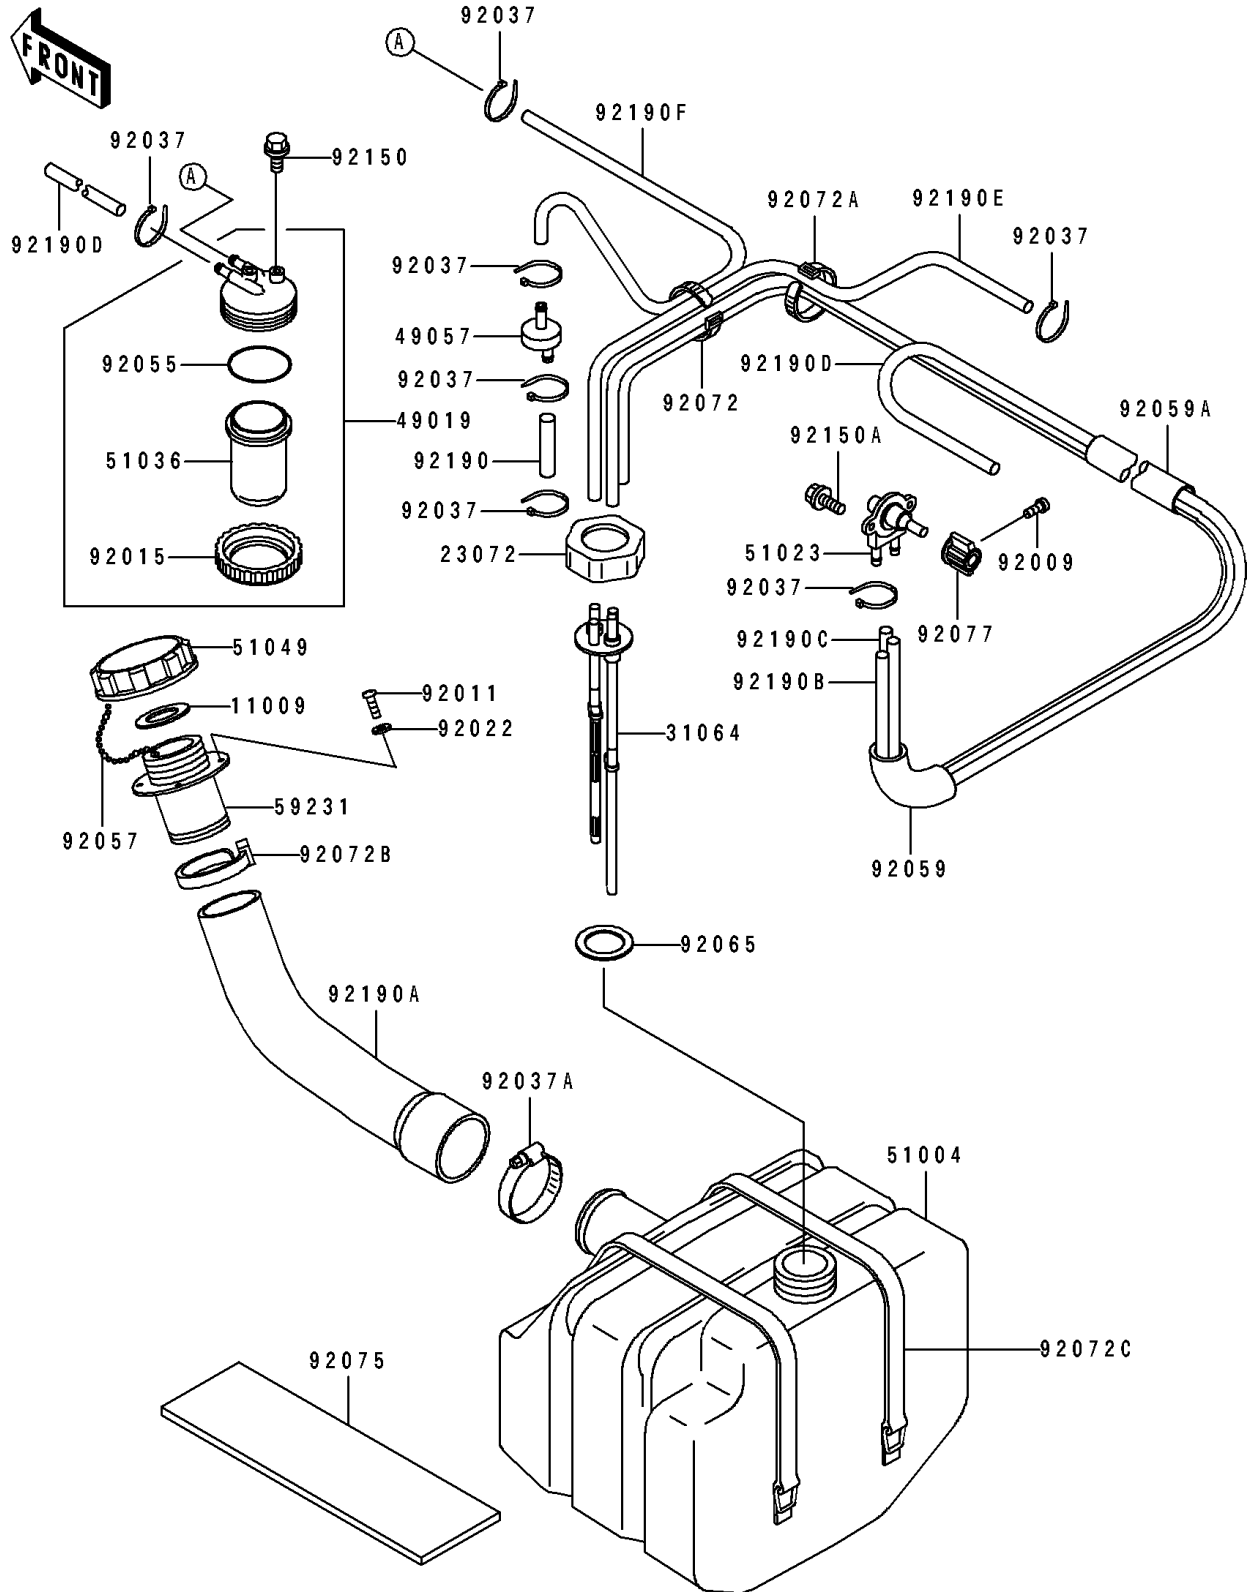

1992 550 SX PARTS DIAGRAM

Fuel Tank

F3173

1992 550 SX PARTS LIST

Fuel Tank

ITEM NAME	PART NUMBER	QUANTITY
GASKET,TANK CAP (Ref # 11009)	11009-3020	1
RETAINER (Ref # 23072)	23072-501	1
PIPE-COMP,FUEL (Ref # 31064)	31064-3719	1
FILTER-FUEL (Ref # 49019)	49019-3709	1
VALVE-RELIEF (Ref # 49057)	49057-3001	1
TANK-FUEL (Ref # 51004)	51004-3702	1
TAP-ASSY,FUEL (Ref # 51023)	51023-3712	1
CUP,FUEL FILTER (Ref # 51036)	51036-3702	1
CAP-TANK (Ref # 51049)	51049-3001	1
FILLER,FUEL TANK (Ref # 59231)	59231-3001	1
SCREW,4X8 (Ref # 92009)	92009-3729	1
SCREW (Ref # 92011)	92011-562	1
NUT,RING (Ref # 92015)	92015-3013	1
WASHER (Ref # 92022)	92022-563	1
CLAMP (Ref # 92037)	92037-1173	1
CLAMP (Ref # 92037A)	92037-3009	1
RING-O,FILTER CUP (Ref # 92055)	92055-3006	1
CHAIN,COVER,L=100 (Ref # 92057)	92057-3704	1
TUBE,GUARD (Ref # 92059)	92059-3008	1
TUBE,VINYL,22X350 (Ref # 92059A)	92059-3018	1
GASKET (Ref # 92065)	92065-504	1
BAND,L=123 (Ref # 92072)	92072-030	1
BAND,L=149 (Ref # 92072A)	92072-031	1
BAND,L=292.1 (Ref # 92072B)	92072-3509	1
BAND,FUEL TANK (Ref # 92072C)	92072-521	1
DAMPER,FUEL TANK (Ref # 92075)	92075-521	1
KNOB,FUEL TAP (Ref # 92077)	92077-503	1
BOLT,6X12 (Ref # 92150)	92150-3709	1
BOLT,5X16 (Ref # 92150A)	92150-3778	1

1992 550 SX PARTS LIST

Fuel Tank

ITEM NAME	PART NUMBER	QUANTITY
TUBE,5.8X10.8X55 (Ref # 92190)	92190-3765	1
TUBE,FUEL INLET (Ref # 92190A)	92190-3837	1
TUBE,"ON",5.8X10.8X1180 (Ref # 92190B)	92190-3851	1
TUBE,"RES",5.8X10.8X1180 (Ref # 92190C)	92190-3852	1
TUBE,5.8X10.8X860 (Ref # 92190D)	92190-3853	1
TUBE,"RETURN",7X12X660 (Ref # 92190E)	92190-3854	1
TUBE,5.8X10.8X370 (Ref # 92190F)	92190-3864	1