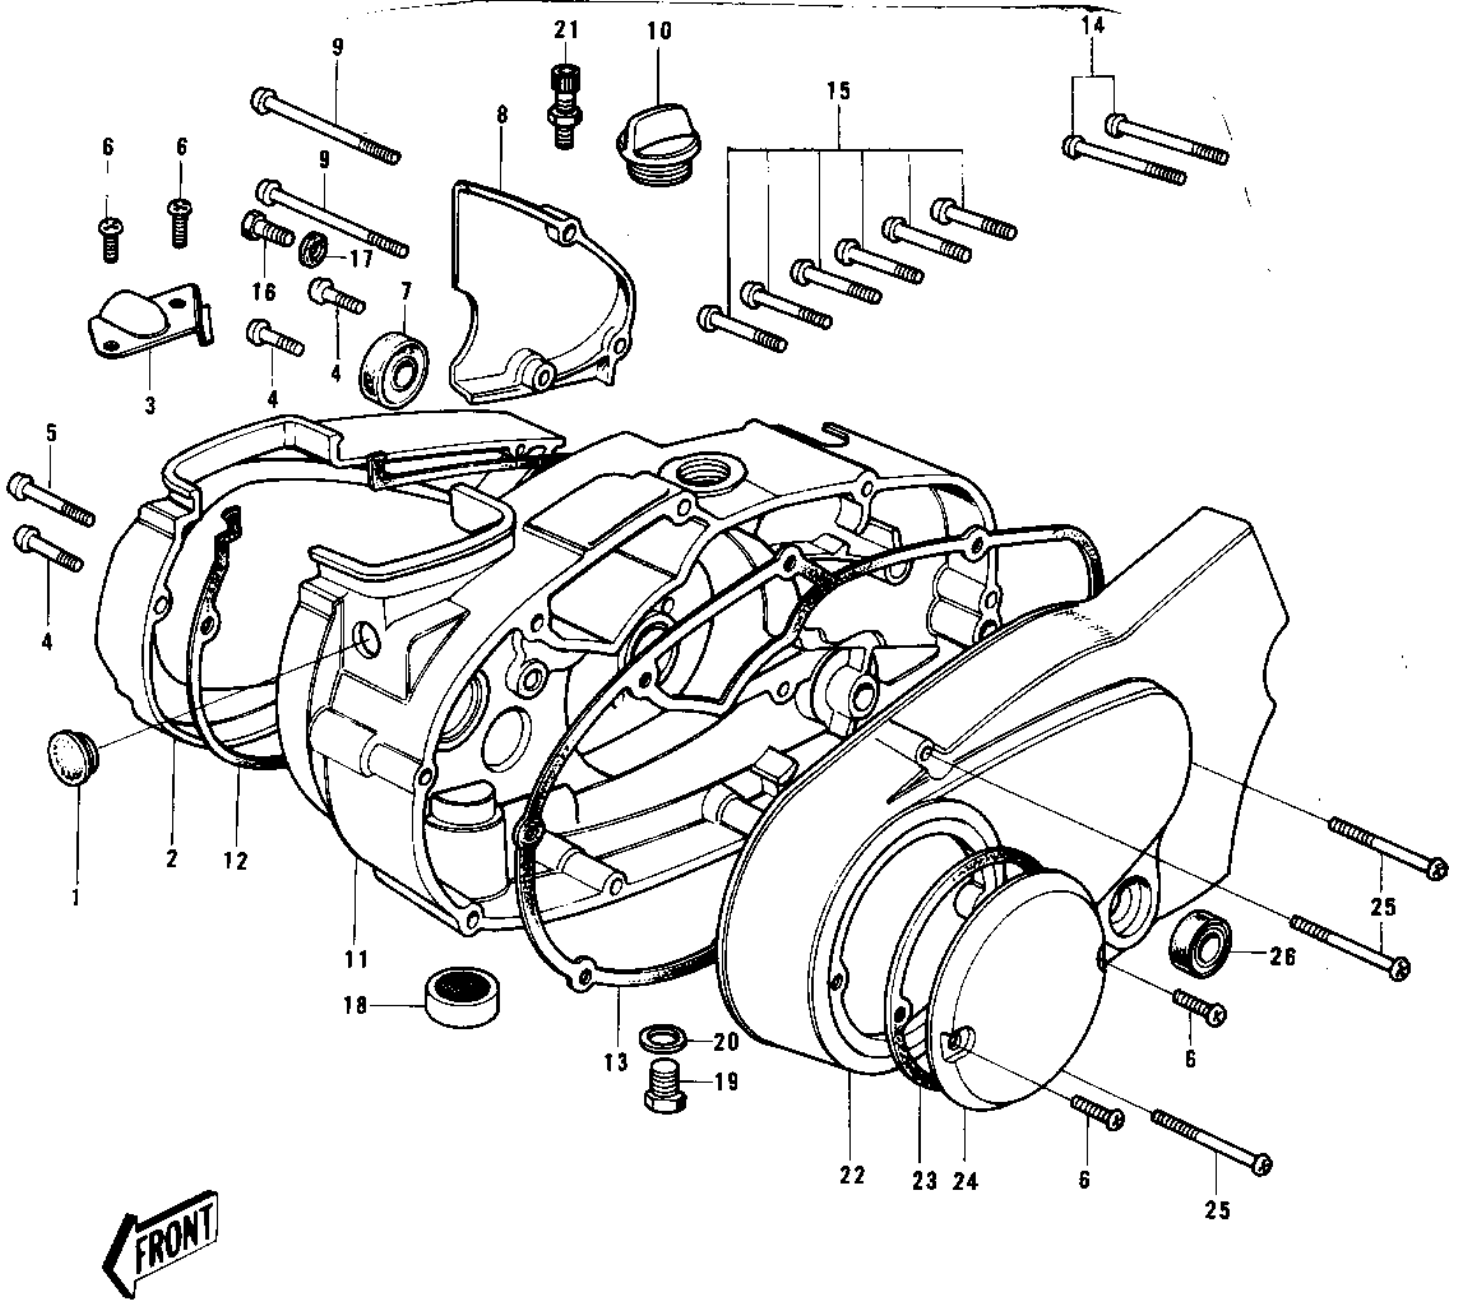

1974 G5-B PARTS DIAGRAM

ENGINE COVERS (74-'75 B/C)

1974 G5-B PARTS LIST

ENGINE COVERS ('74-'75 B/C)

ITEM NAME	PART NUMBER	QUANTITY
CAP CARB MOUNT HOLE (Ref # 1)	14039-001	
COVER,CARB BARREL (Ref # 2)	14030-1005	
COVER,CLUTCH CABLE (Ref # 3)	14025-1137	
SCREW PAN HEAD 6X20 (Ref # 4)	220B0620	
SCREW PAN HEAD 6X35 (Ref # 5)	220B0635	
SCREW PAN HEAD 6X12 (Ref # 6)	220B0612	
OIL SEAL TB14257 (Ref # 7)	653B142507	
COVER,OIL PUMP,BUFF (Ref # 8)	14030-050-80	
SCREW PAN HEAD 6X75 (Ref # 9)	220B0675	
FILLER,OIL (Ref # 10)	16115-018	
COVER,R.H,ENG,BARREL (Ref # 11)	14032-1017	
GASKET,CARBURETOR COV (Ref # 12)	11060-1201	
GASKET,CLUTCH COVER (Ref # 13)	11060-1198	
SCREW PAN HEAD 6X45 (Ref # 14)	220B0645	
SCREW PAN HEAD 6X30 (Ref # 15)	220B0630	
BOLT,HEX HEAD,6X14 (Ref # 16)	92001-121	
WASHER OIL PUMP BANJO (Ref # 17)	92022-077	
DRAIN,FUEL (Ref # 18)	16116-006	
PLUG OIL DRAIN (Ref # 19)	92067-001	
GASKET CHECK VALVE (Ref # 20)	92065-058	
ADJUSTER,CABLE (Ref # 21)	16002-012	
COVER,GENERATOR (Ref # 22)	14031-1034	
GASKET BREAKER COVER (Ref # 23)	14050-002	
COVER-BRK POINT,CR (Ref # 24)	14027-007-79	
SCREW PAN HEAD 6X40 (Ref # 25)	220B0640	
SEAL-OIL (Ref # 26)	92049-1249	