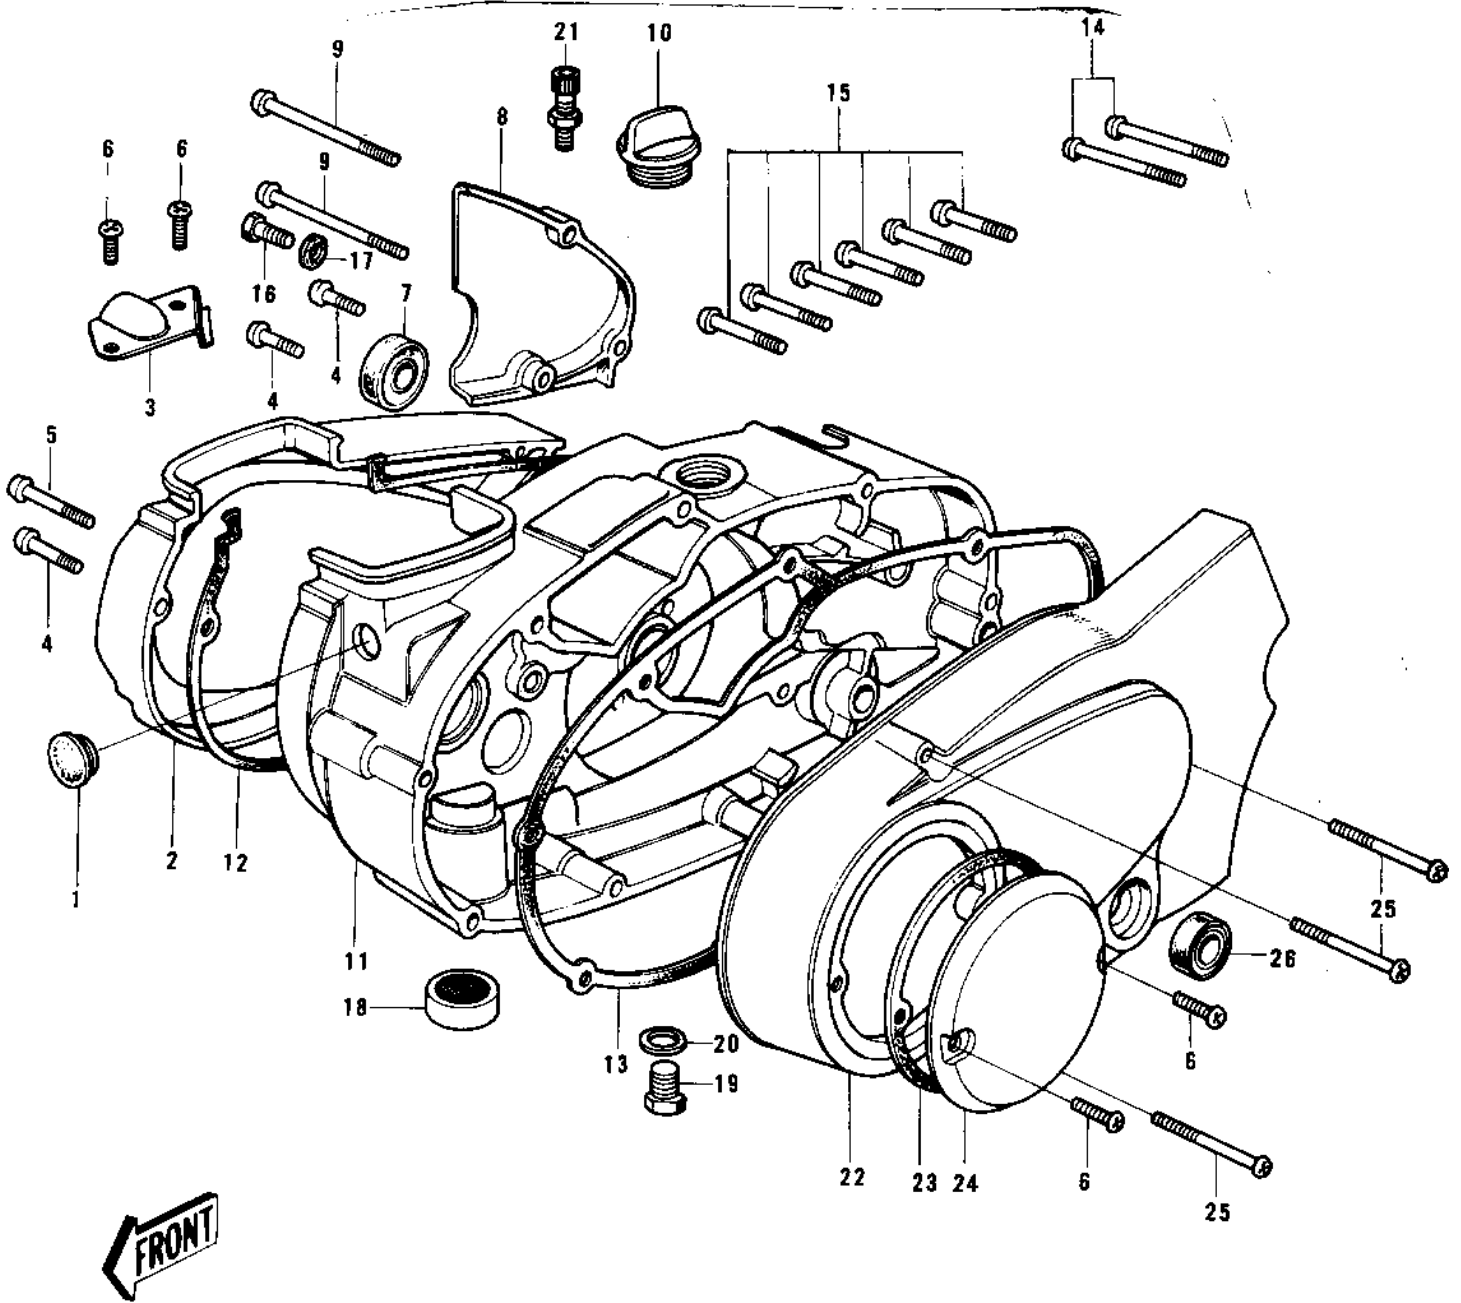

1973 G5-A PARTS DIAGRAM

ENGINE COVERS (74-'75 B/C)

1973 G5-A PARTS LIST

ENGINE COVERS ('74-'75 B/C)

ITEM NAME	PART NUMBER	QUANTITY
CAP CARB MOUNT HOLE (Ref # 1)	14039-001	
COVER,CARB BARREL (Ref # 2)	14030-1005	
COVER,CLUTCH CABLE (Ref # 3)	14025-1137	
SCREW PAN HEAD 6X20 (Ref # 4)	220B0620	
SCREW PAN HEAD 6X35 (Ref # 5)	220B0635	
SCREW PAN HEAD 6X12 (Ref # 6)	220B0612	
OIL SEAL TB14257 (Ref # 7)	653B142507	
COVER,OIL PUMP,BUFF (Ref # 8)	14030-050-80	
SCREW PAN HEAD 6X75 (Ref # 9)	220B0675	
FILLER,OIL (Ref # 10)	16115-018	
COVER,R.H,ENG,BARREL (Ref # 11)	14032-1017	
GASKET,CARBURETOR COV (Ref # 12)	11060-1201	
GASKET,CLUTCH COVER (Ref # 13)	11060-1198	
SCREW PAN HEAD 6X45 (Ref # 14)	220B0645	
SCREW PAN HEAD 6X30 (Ref # 15)	220B0630	
BOLT,HEX HEAD,6X14 (Ref # 16)	92001-121	
WASHER OIL PUMP BANJO (Ref # 17)	92022-077	
DRAIN,FUEL (Ref # 18)	16116-006	
PLUG OIL DRAIN (Ref # 19)	92067-001	
GASKET CHECK VALVE (Ref # 20)	92065-058	
ADJUSTER,CABLE (Ref # 21)	16002-012	
COVER,GENERATOR (Ref # 22)	14031-1034	
GASKET BREAKER COVER (Ref # 23)	14050-002	
COVER-BRK POINT,CR (Ref # 24)	14027-007-79	
SCREW PAN HEAD 6X40 (Ref # 25)	220B0640	
SEAL-OIL (Ref # 26)	92049-1249	