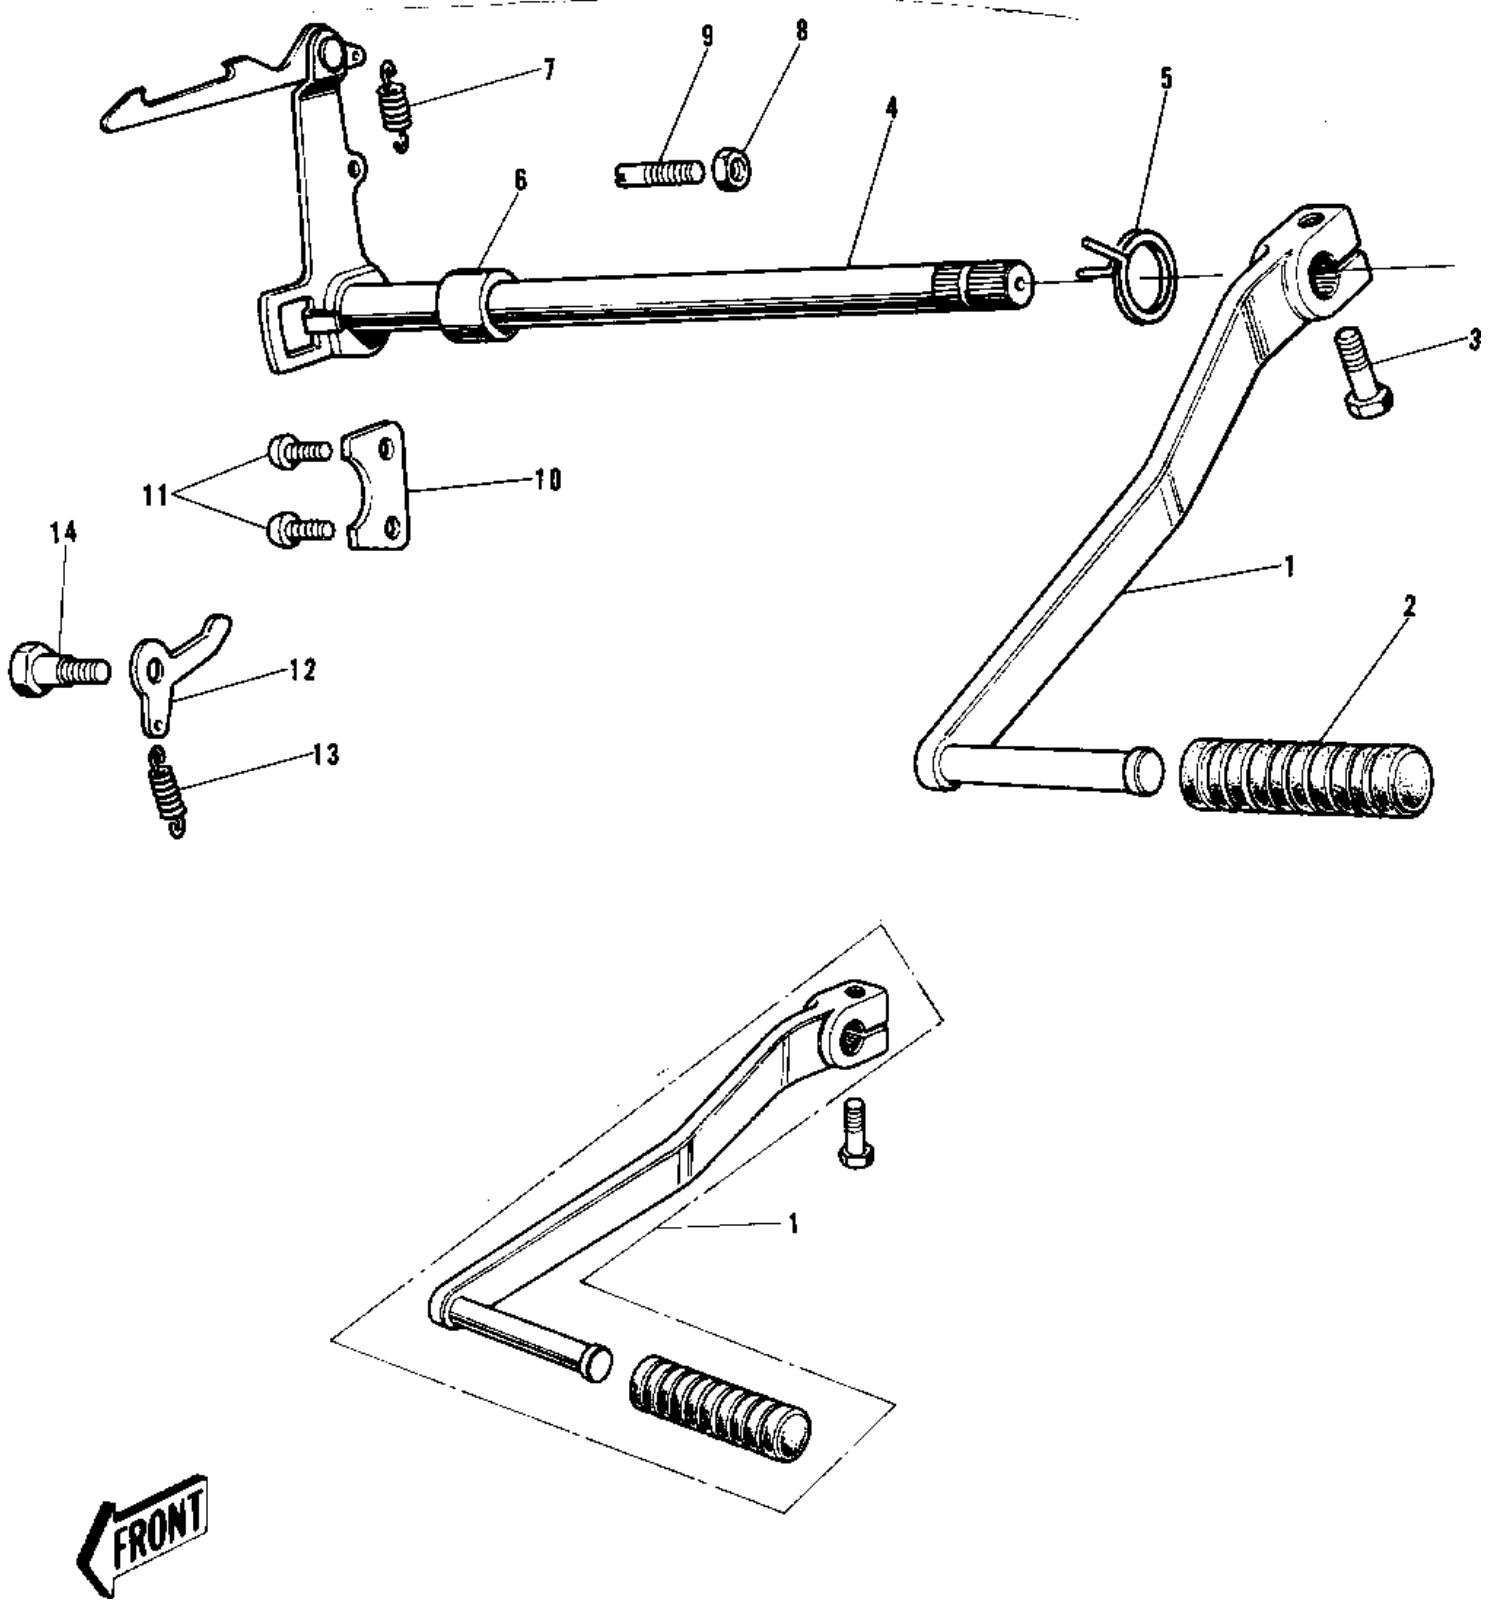

1975 G5-C PARTS DIAGRAM

GEAR CHANGE MECHANISM ('74-'75 B/C)

1975 G5-C PARTS LIST

GEAR CHANGE MECHANISM ('74-'75 B/C)

ITEM NAME	PART NUMBER	QUANTITY
PEDAL SET GEAR CHANGE (Ref # 1,2)	13242-004	
RUBBER CHANGE PEDAL (Ref # 2)	13157-004	
BOLT-UPSET,6X20 (Ref # 3)	112G0620	
LEVER ASSY,GEAR CHNG (Ref # 4)	13161-1014	
SPRING,TENTION (Ref # 5)	92081-1129	
COLLAR (Ref # 6)	92027-121	
SPRING,CHNG DRUM LEV (Ref # 7)	92083-012	
NUT 8MM (Ref # 8)	312B0800	
PIN CHANGE PEDAL SPRG (Ref # 9)	92043-057	
PLATE CHNG DRUM PSTN (Ref # 10)	13169-002	
SCREW PAN HEAD 6X14 (Ref # 11)	220B0614	
LEVER GEAR CHNG DRUM (Ref # 12)	13168-005	
SPRING,CHNG DRUM LEV (Ref # 13)	92083-012	
BOLT,CHANGE DRUM LEVE (Ref # 14)	92150-1450	