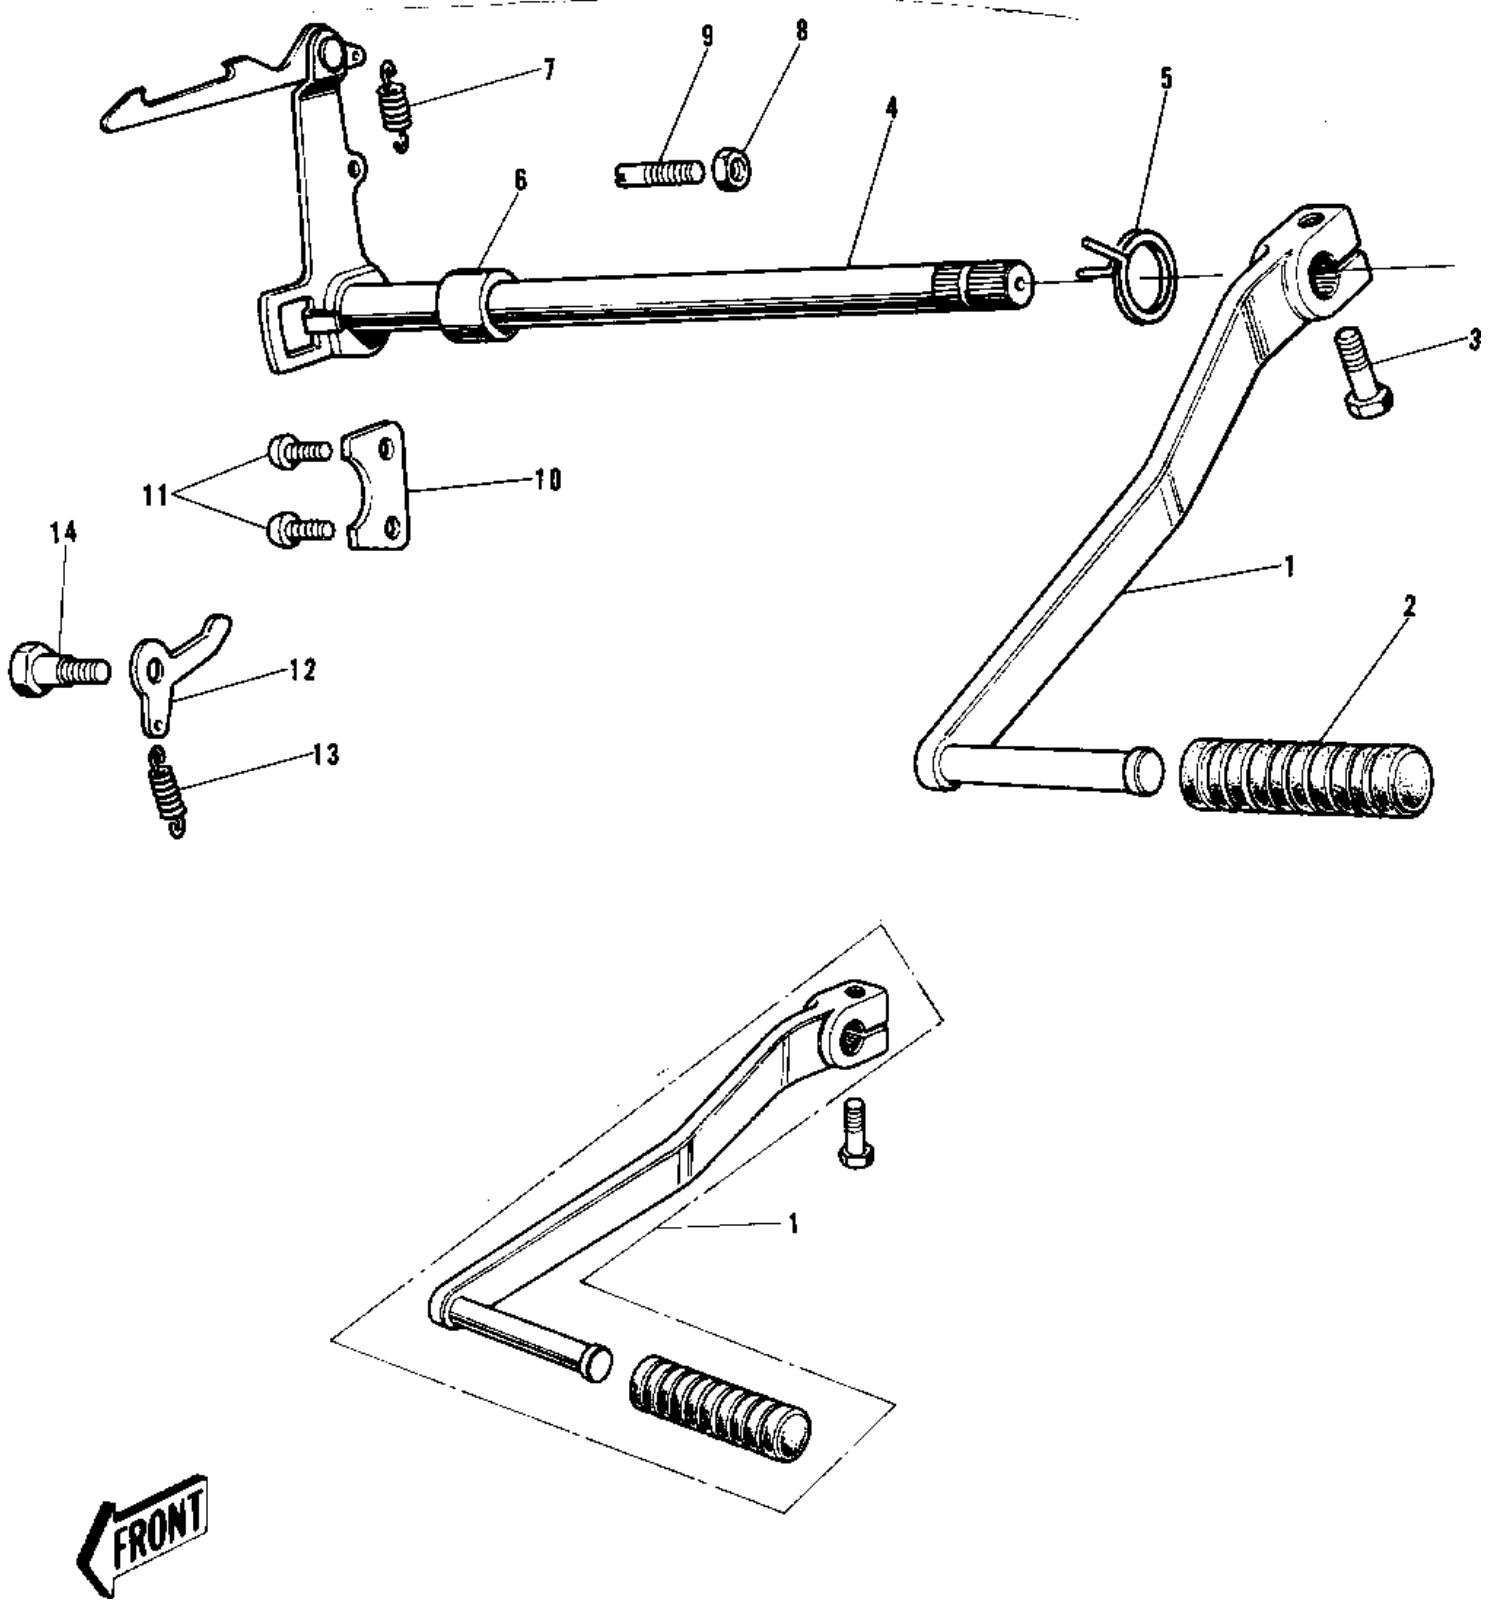

1974 G5-B PARTS DIAGRAM

GEAR CHANGE MECHANISM ('74-'75 B/C)

1974 G5-B PARTS LIST

GEAR CHANGE MECHANISM ('74-'75 B/C)

ITEM NAME	PART NUMBER	QUANTITY
PEDAL SET GEAR CHANGE (Ref # 1,2)	13242-004	
RUBBER CHANGE PEDAL (Ref # 2)	13157-004	
BOLT-UPSET,6X20 (Ref # 3)	112G0620	
LEVER ASSY,GEAR CHNG (Ref # 4)	13161-1014	
SPRING,TENTION (Ref # 5)	92081-1129	
COLLAR (Ref # 6)	92027-121	
SPRING,CHNG DRUM LEV (Ref # 7)	92083-012	
NUT 8MM (Ref # 8)	312B0800	
PIN CHANGE PEDAL SPRG (Ref # 9)	92043-057	
PLATE CHNG DRUM PSTN (Ref # 10)	13169-002	
SCREW PAN HEAD 6X14 (Ref # 11)	220B0614	
LEVER GEAR CHNG DRUM (Ref # 12)	13168-005	
SPRING,CHNG DRUM LEV (Ref # 13)	92083-012	
BOLT,CHANGE DRUM LEVE (Ref # 14)	92150-1450	