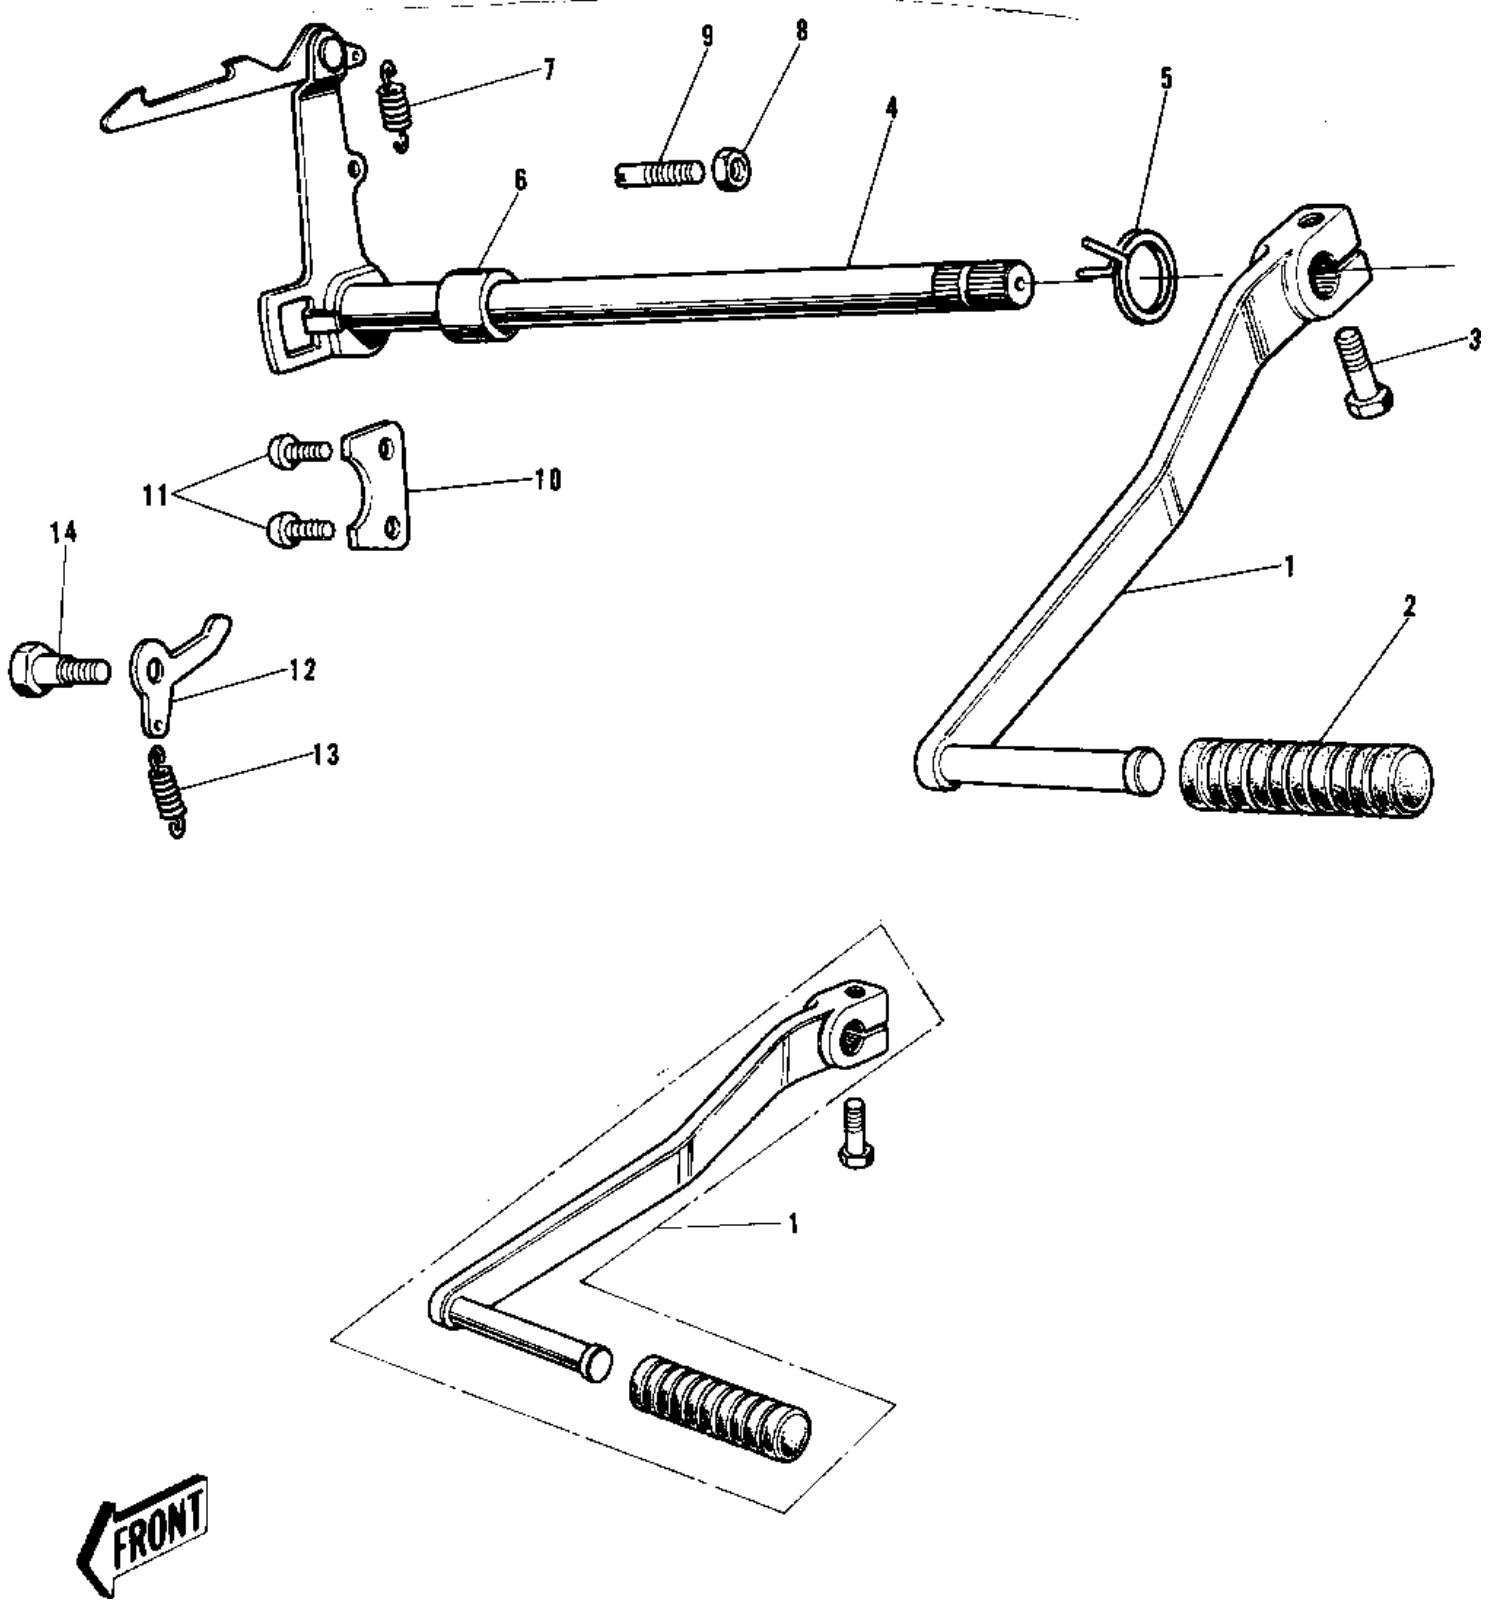

# 1974 G5-B PARTS DIAGRAM

GEAR CHANGE MECHANISM ('74-'75 B/C)

## 1974 G5-B PARTS LIST

GEAR CHANGE MECHANISM ('74-'75 B/C)

ITEM NAME	PART NUMBER	QUANTITY
PEDAL SET GEAR CHANGE (Ref # 1,2)	13242-004	
RUBBER CHANGE PEDAL (Ref # 2)	13157-004	
BOLT-UPSET,6X20 (Ref # 3)	112G0620	
LEVER ASSY,GEAR CHNG (Ref # 4)	13161-1014	
SPRING,TENTION (Ref # 5)	92081-1129	
COLLAR (Ref # 6)	92027-121	
SPRING,CHNG DRUM LEV (Ref # 7)	92083-012	
NUT 8MM (Ref # 8)	312B0800	
PIN CHANGE PEDAL SPRG (Ref # 9)	92043-057	
PLATE CHNG DRUM PSTN (Ref # 10)	13169-002	
SCREW PAN HEAD 6X14 (Ref # 11)	220B0614	
LEVER GEAR CHNG DRUM (Ref # 12)	13168-005	
SPRING,CHNG DRUM LEV (Ref # 13)	92083-012	
BOLT,CHANGE DRUM LEVE (Ref # 14)	92150-1450	