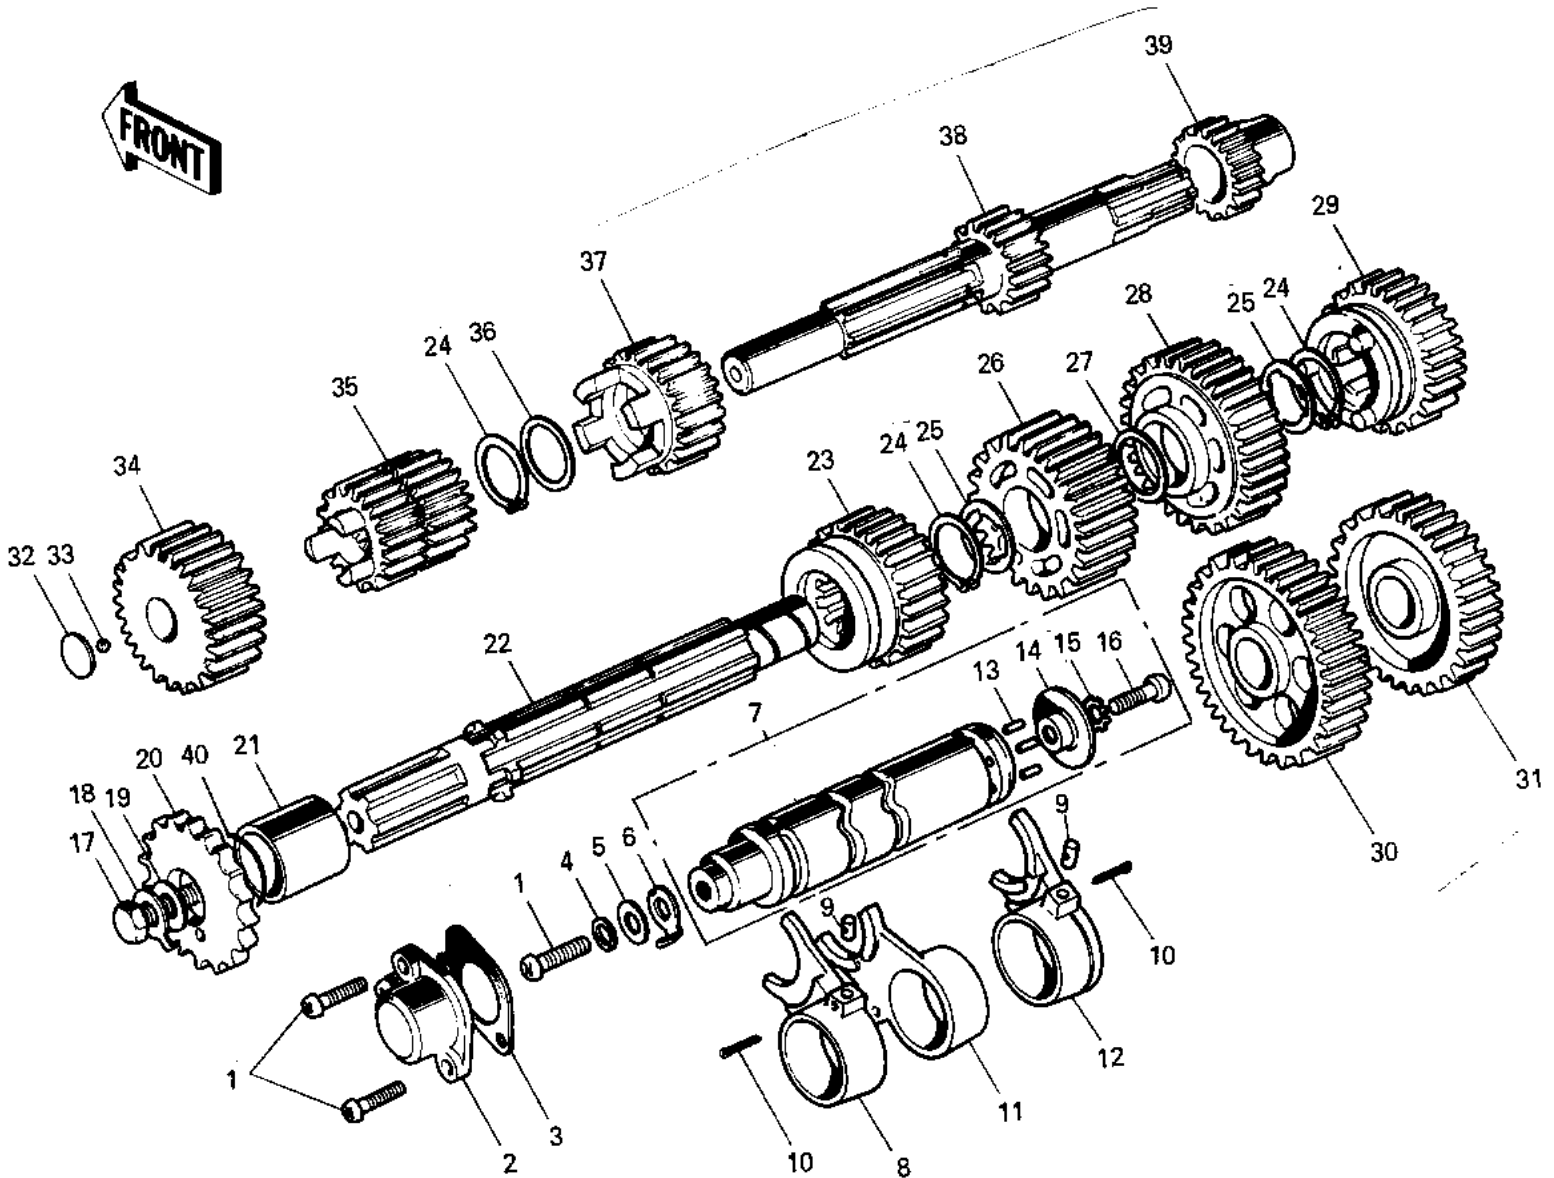

1974 G5-B PARTS DIAGRAM

TRANSMISSION/CHANGE DRUM ('74-'75 B/C)

1974 G5-B PARTS LIST

TRANSMISSION/CHANGE DRUM ('74-'75 B/C)

ITEM NAME	PART NUMBER	QUANTITY
SCREW PAN HEAD 6X16 (Ref # 1)	220B0616	
SWITCH,NEUTRAL (Ref # 2)	13151-1001	
GASKET NEUTRAL SWITCH (Ref # 3)	13146-002	
WASHER SPRING 6MM (Ref # 4)	461F0600	
WASHER PLAIN 6MM (Ref # 5)	410B0600	
ROTOR,NEUTRAL INDICTR (Ref # 6)	21007-1003	
DRUM ASSY-GEAR CHANGE (Ref # 7,13~1)	13239-005	
FORK SELECTOR 3RD (Ref # 8)	13140-009	
PIN SELECT FORK GUIDE (Ref # 9)	92043-005	
PIN COTTER 3.0X20 (Ref # 10)	550D3020	
FORK SELECTOR 4TH-TOP (Ref # 11)	13140-017	
FORK SELECTOR LOW-2ND (Ref # 12)	13140-010	
PIN GEAR CHANGE DRUM (Ref # 13)	92042-014	
PLATE CHANGE DRUM PIN (Ref # 14)	13142-008	
WASHER LOCK 6MM (Ref # 15)	464H0600	
SCREW PAN HEAD 6X12 (Ref # 16)	220B0612	
BOLT-SMALL-UPSET,8X16 (Ref # 17)	115G0816	
WASHER,LOCK,8MM (Ref # 18)	92030-012	
WASHER,ENGINE SPRCKT (Ref # 19)	92022-266	
ENGINE SPROCKET,1ST (Ref # 20)	13144-054	
ENGINE SPROCKET,13T (Ref # 20)	13144-053	
SPROCKET-OUTPUT,14T (Ref # 20)	13144-1058	
COLLAR,ENG NPROCKET (Ref # 21)	92027-179	
SHAFT OUTPUT (Ref # 22)	13128-021	
TOP GEAR OUTPUT SHAFT (Ref # 23)	13137-012	
CIRCLIP (Ref # 24)	92033-014	
WASHER-LOCK (Ref # 25)	92024-030	
3RD GEAR OUTPUT SHAFT (Ref # 26)	13133-005	
WASHER THRUST (Ref # 27)	92022-146	

1974 G5-B PARTS LIST

TRANSMISSION/CHANGE DRUM ('74-'75 B/C)

ITEM NAME	PART NUMBER	QUANTITY
2ND GEAR OUTPUT SHAFT (Ref # 28)	13131-008	
GEAR-TRANSMISSION SPU (Ref # 29)	13129-1708	
LOW GEAR OUTPUT SHAFT (Ref # 30)	13129-010	
IDLE GEAR (Ref # 31)	13073-004	
WASHER THRUST (Ref # 32)	92022-115	
BALL STEEL 7/32' (Ref # 33)	600A0700	
GEAR,INPUT TOP,24T (Ref # 34)	13129-1927	
2ND&3RD GEAR,DRIVE (Ref # 35)	13129-1052	
WASHER THRUST (Ref # 36)	92022-118	
4TH GEAR,DRIVE (Ref # 37)	13129-1053	
SHAFT,DRIVE (Ref # 38)	13127-032	
PINION KICKSTARTER (Ref # 39)	13075-004	
"0" RING (Ref # 40)	92055-022	