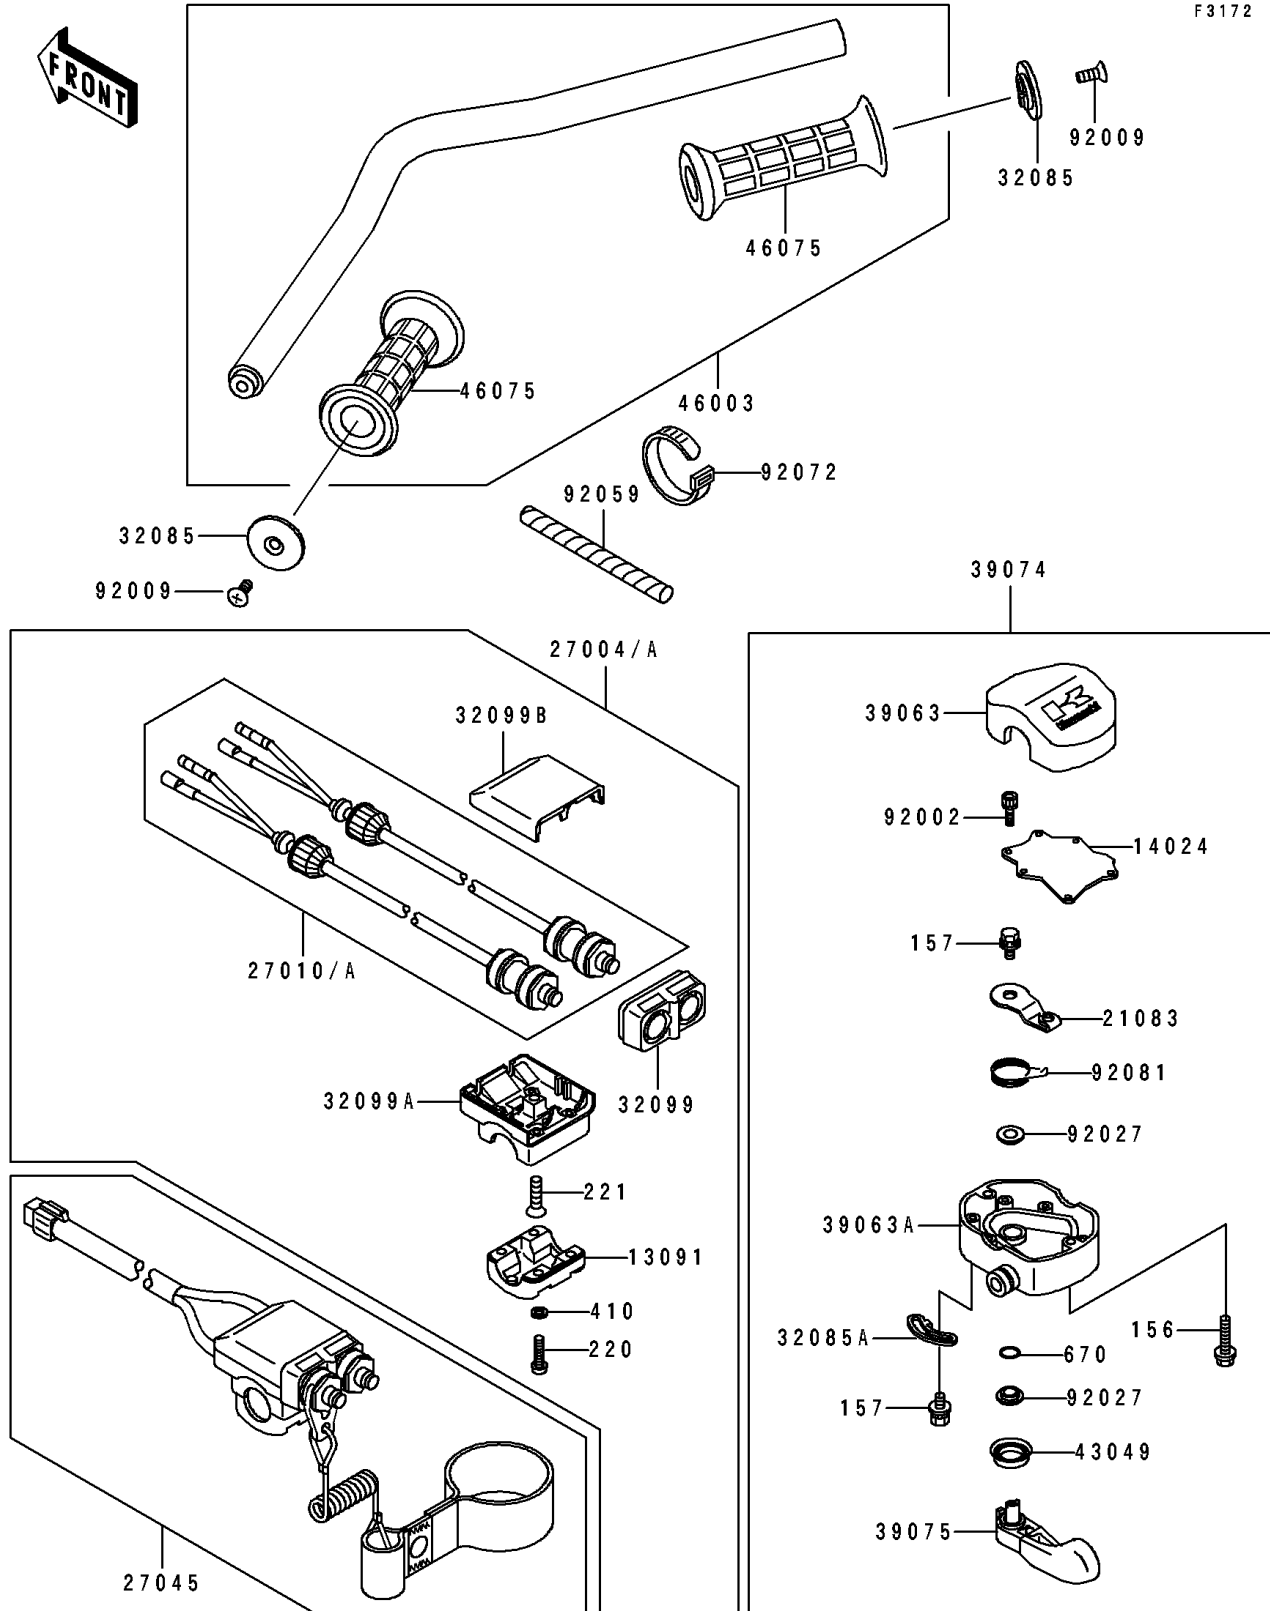

1992 550 SX PARTS DIAGRAM

Handlebar

F3172

1992 550 SX PARTS LIST

Handlebar

ITEM NAME	PART NUMBER	QUANTITY
HOLDER,SWITCH (Ref # 13091)	13091-3726	1
COVER,THROTTLE LEVER (Ref # 14024)	14024-3701	1
ARM,THROTTLE LEVER (Ref # 21083)	21083-3701	1
SWITCH-ASSY,STOP&START (Ref # 27004A)	27004-3716	1
SWITCH,STOP&START (Ref # 27010A)	27010-3726	1
SWITCH-ASSY,STOP&START (Ref # 27045)	27045-3707	1
STOPPER (Ref # 32085)	32085-3705	1
STOPPER (Ref # 32085A)	32085-3709	1
CASE,FR,SWITCH (Ref # 32099)	32099-3724	1
CASE,LWR,SWITCH (Ref # 32099A)	32099-3725	1
CASE,UPP,SWITCH (Ref # 32099B)	32099-3726	1
HOUSING-CONTROL,UPP (Ref # 39063)	39063-3703	1
HOUSING-CONTROL,LWR (Ref # 39063A)	39063-3707	1
LEVER-ASSY-THROTTLE (Ref # 39074)	39074-3711	1
LEVER-THROTTLE (Ref # 39075)	39075-3704	1
PACKING,THROTTLE LEVER (Ref # 43049)	43049-3701	1
HANDLE (Ref # 46003)	46003-3713	1
GRIP,HANDLEBAR (Ref # 46075)	46075-3713	1
BOLT,SOCKET,3X10 (Ref # 92002)	92002-3751	1
SCREW,6X16 (Ref # 92009)	92009-3703	1
COLLAR,THROTTLE LEVER (Ref # 92027)	92027-3704	1
TUBE,SPIRAL (Ref # 92059)	92059-3010	1
BAND,L=149 (Ref # 92072)	92072-031	1
SPRING,THROTTLE LEVER RETURN (Ref # 92081)	92081-3702	1
BOLT-WP,5X25 (Ref # 156)	156R0525	1
BOLT-WSP,5X12 (Ref # 157)	157R0512	1
SCREW-PAN-CROS,5X20 (Ref # 220)	220R0520	1
SCREW-CSK-CROS,6X25 (Ref # 221)	221R0625	1
W-PLAIN-S,5MM (Ref # 410)	410S0500	1

1992 550 SX PARTS LIST

Handlebar

ITEM NAME	PART NUMBER	QUANTITY
O RING,8MM (Ref # 670)	670B1508	1