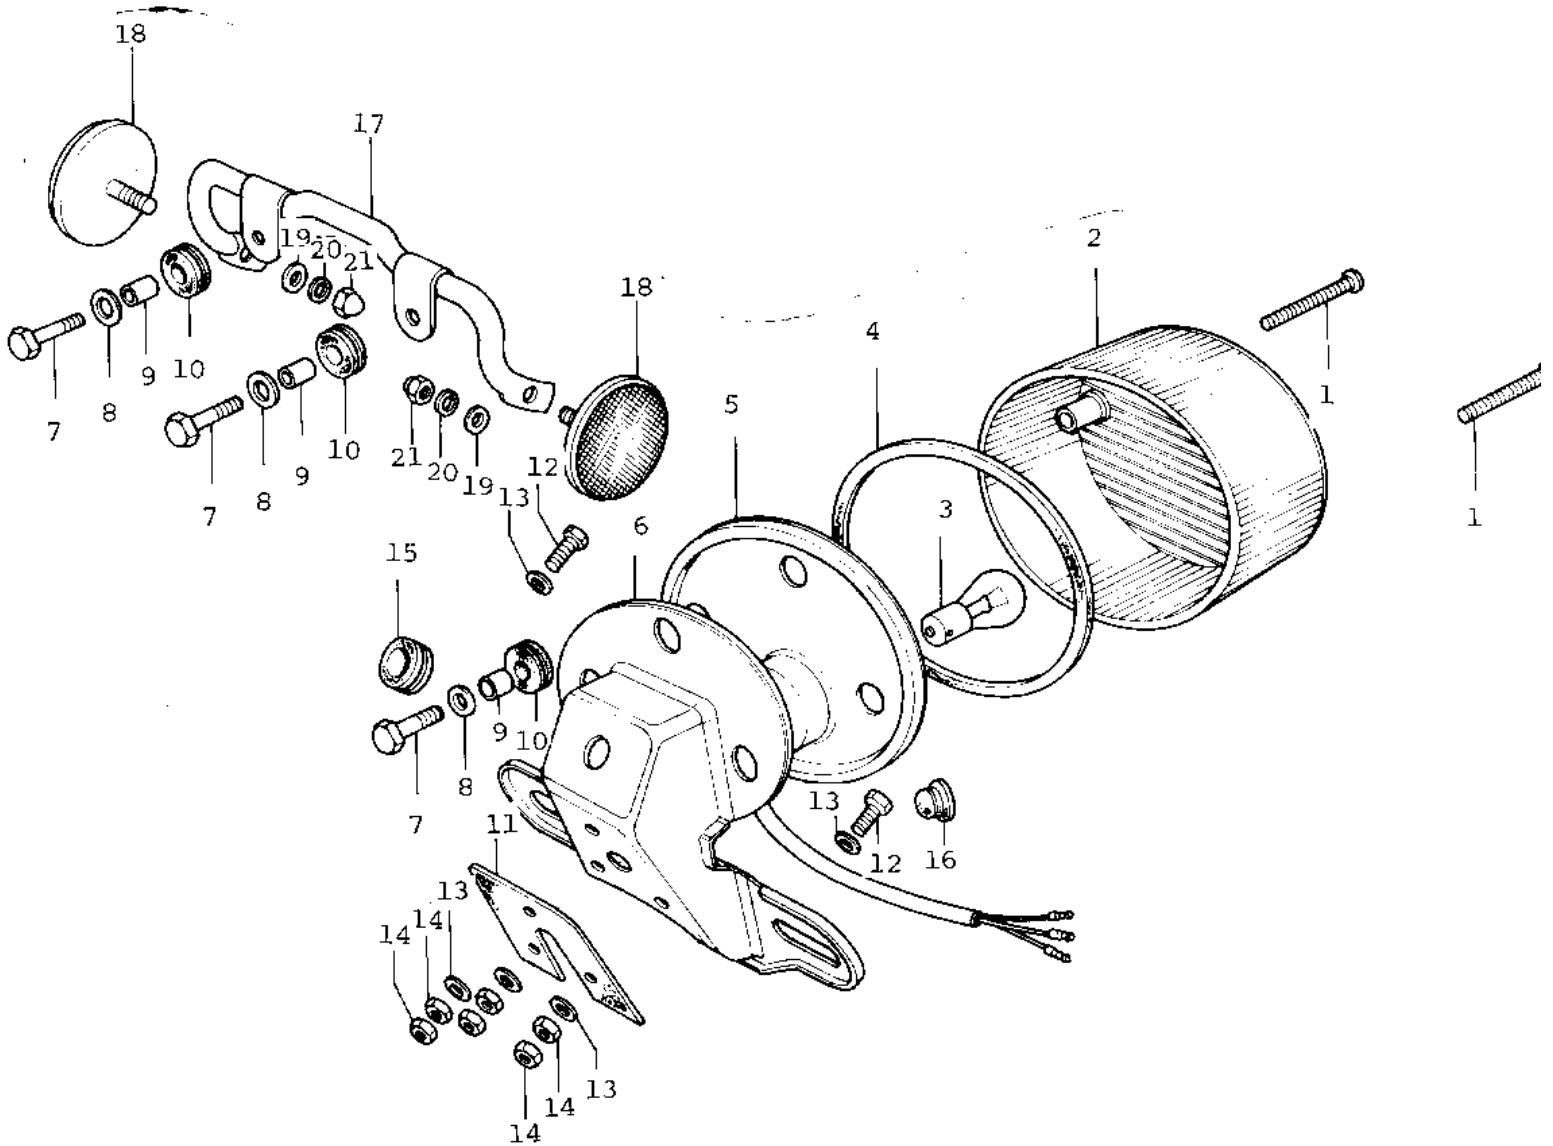

1974 G5-B PARTS DIAGRAM

TAILLIGHT (G5-A)

1974 G5-B PARTS LIST

TAILLIGHT (G5-A)

ITEM NAME	PART NUMBER	QUANTITY
LAMP ASSY, TAIL, BLACK (Ref # 1~10)	23024-069-21	
SCREW-PAN HEAD, 4X35 (Ref # 1)	220E0435A	
LENS-TAIL LAMP (Ref # 2)	23026-023	
BULB, 6V 17/5.3W (Ref # 3)	92069-028	
GASKET-TAIL LAMP LENS (Ref # 4)	23028-018	
CASE, TAIL LAMP (Ref # 5)	23027-030	
BKT-LICENSE PLT. BLACK (Ref # 6)	23036-019-21	
BOLT-UPSET, 6X20 (Ref # 7)	112G0620	
BOLT-UPSET, 6X20 (Ref # 7)	112G0620	
WASHER 6.5X20X1.6T (Ref # 8)	92022-125	
COLLAR, 6.8X10X8.5 (Ref # 9)	92027-129	
DAMPER RUBBER (Ref # 10)	92075-076	
DAMPER-TAIL LAMP SHCK (Ref # 11)	35039-005	
BOLT-UPSET (Ref # 12)	112G0630	
BOLT-UPSET (Ref # 12)	112G0630	
WASHER 6.5X20X1.6T (Ref # 13)	92022-125	
NUT 6MM (Ref # 14)	312B0600	
GROMMET HARNESS 10MM (Ref # 15)	92071-019	
PLUG REAR FENDER RUBB (Ref # 16)	92074-006	
BRACKET-REFLECTOR (Ref # 17)	28013-005	
REFLECTOR, REFLEX, REAR (Ref # 18)	28012-009	
WASHER PLAIN 5MM (Ref # 19)	411B0500	
WASHER SPRING 5MM (Ref # 20)	461F0500	
NUT-CAP, 5MM (Ref # 21)	322N0500	