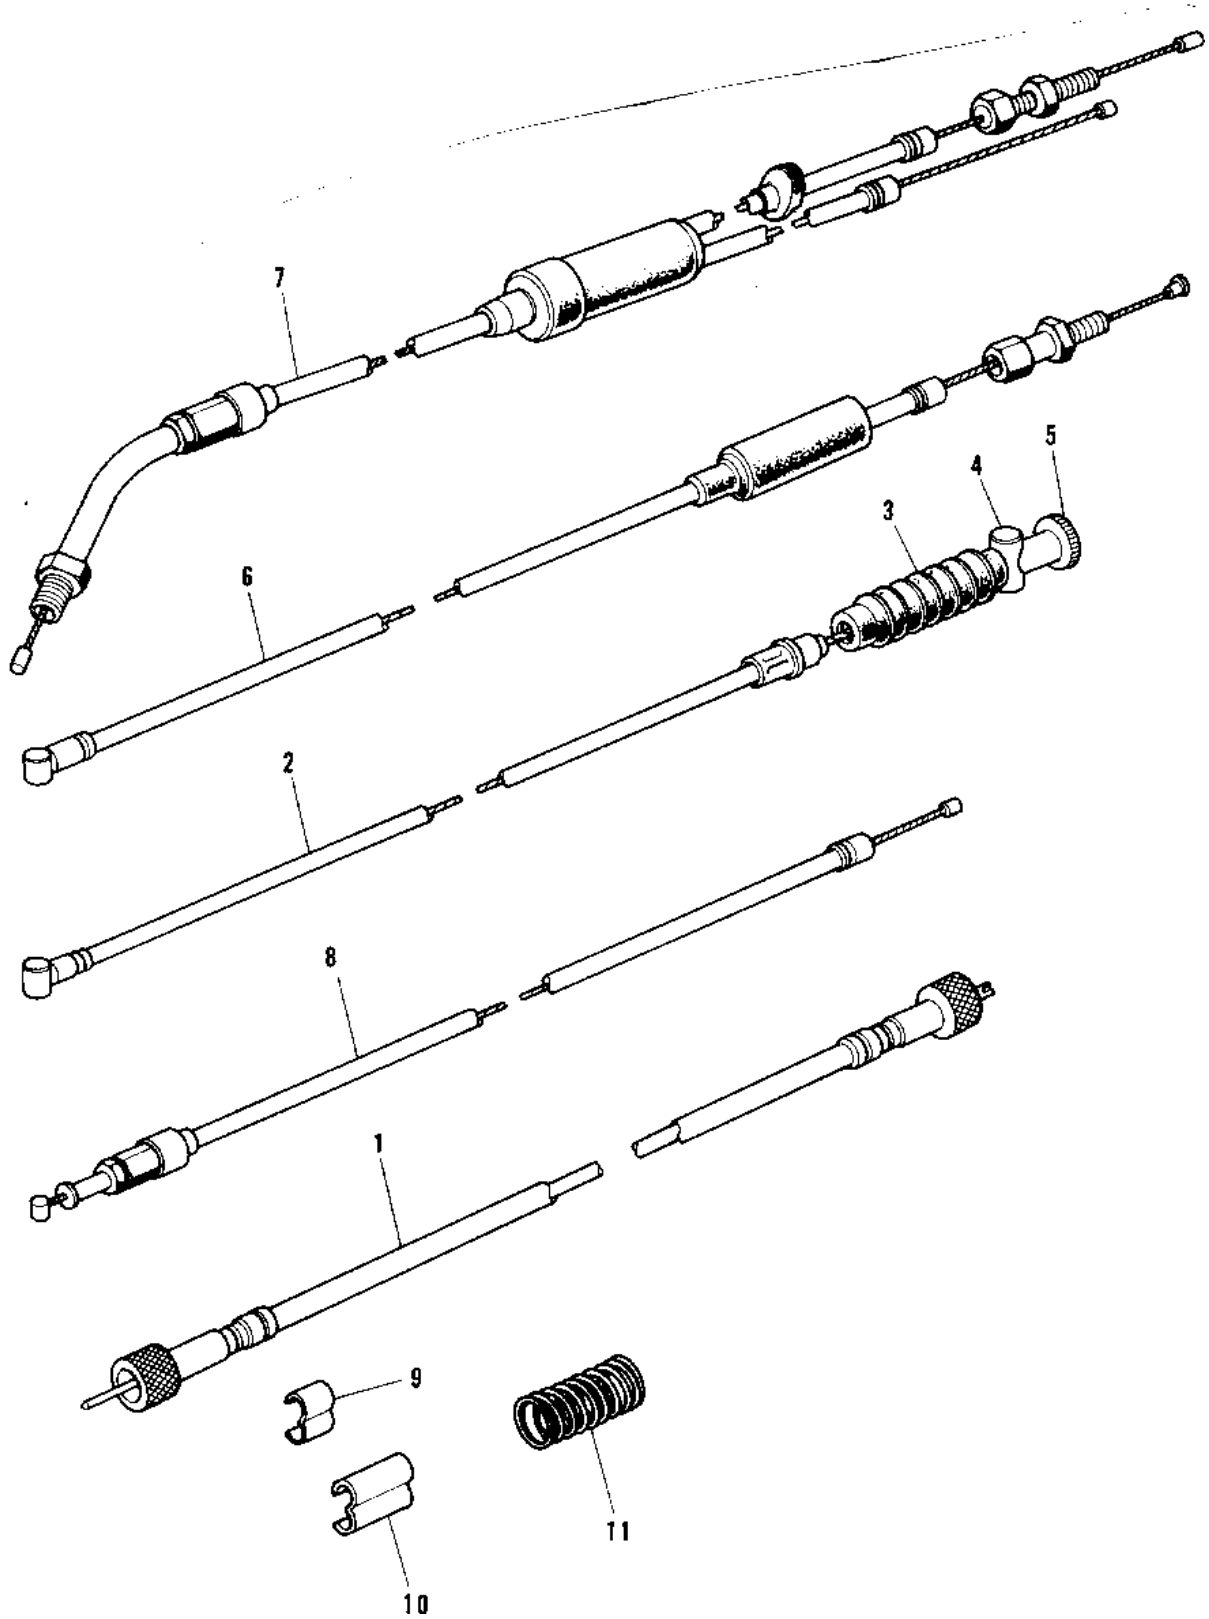

# 1975 G5-C PARTS DIAGRAM

CABLES (72-'73 G5-A)

# 1975 G5-C PARTS LIST

CABLES ('72-'73 G5-A)

ITEM NAME	PART NUMBER	QUANTITY
CABLE,SPEEDOMETER (Ref # 1)	54001-039	
CABLE-FRONT BRAKE (Ref # 2~5)	54005-067	
DUST COVER-BRKE CABLE (Ref # 3)	54009-008	
JOINT-BRAKE ROD (Ref # 4)	92043-082	
NUT-BRAKE ROD ADJUST (Ref # 5)	92015-052	
CABLE-CLUTCH (Ref # 6)	54011-047	
CABLE-CONTROL (Ref # 7)	54012-078	
CABLE-STARTER (Ref # 8)	54017-047	
CLAMP-CABLE (Ref # 9)	92037-069	
CLAMP-CABLE (Ref # 10)	92037-069	
SPRING-CABLE (Ref # 11)	54025-003	