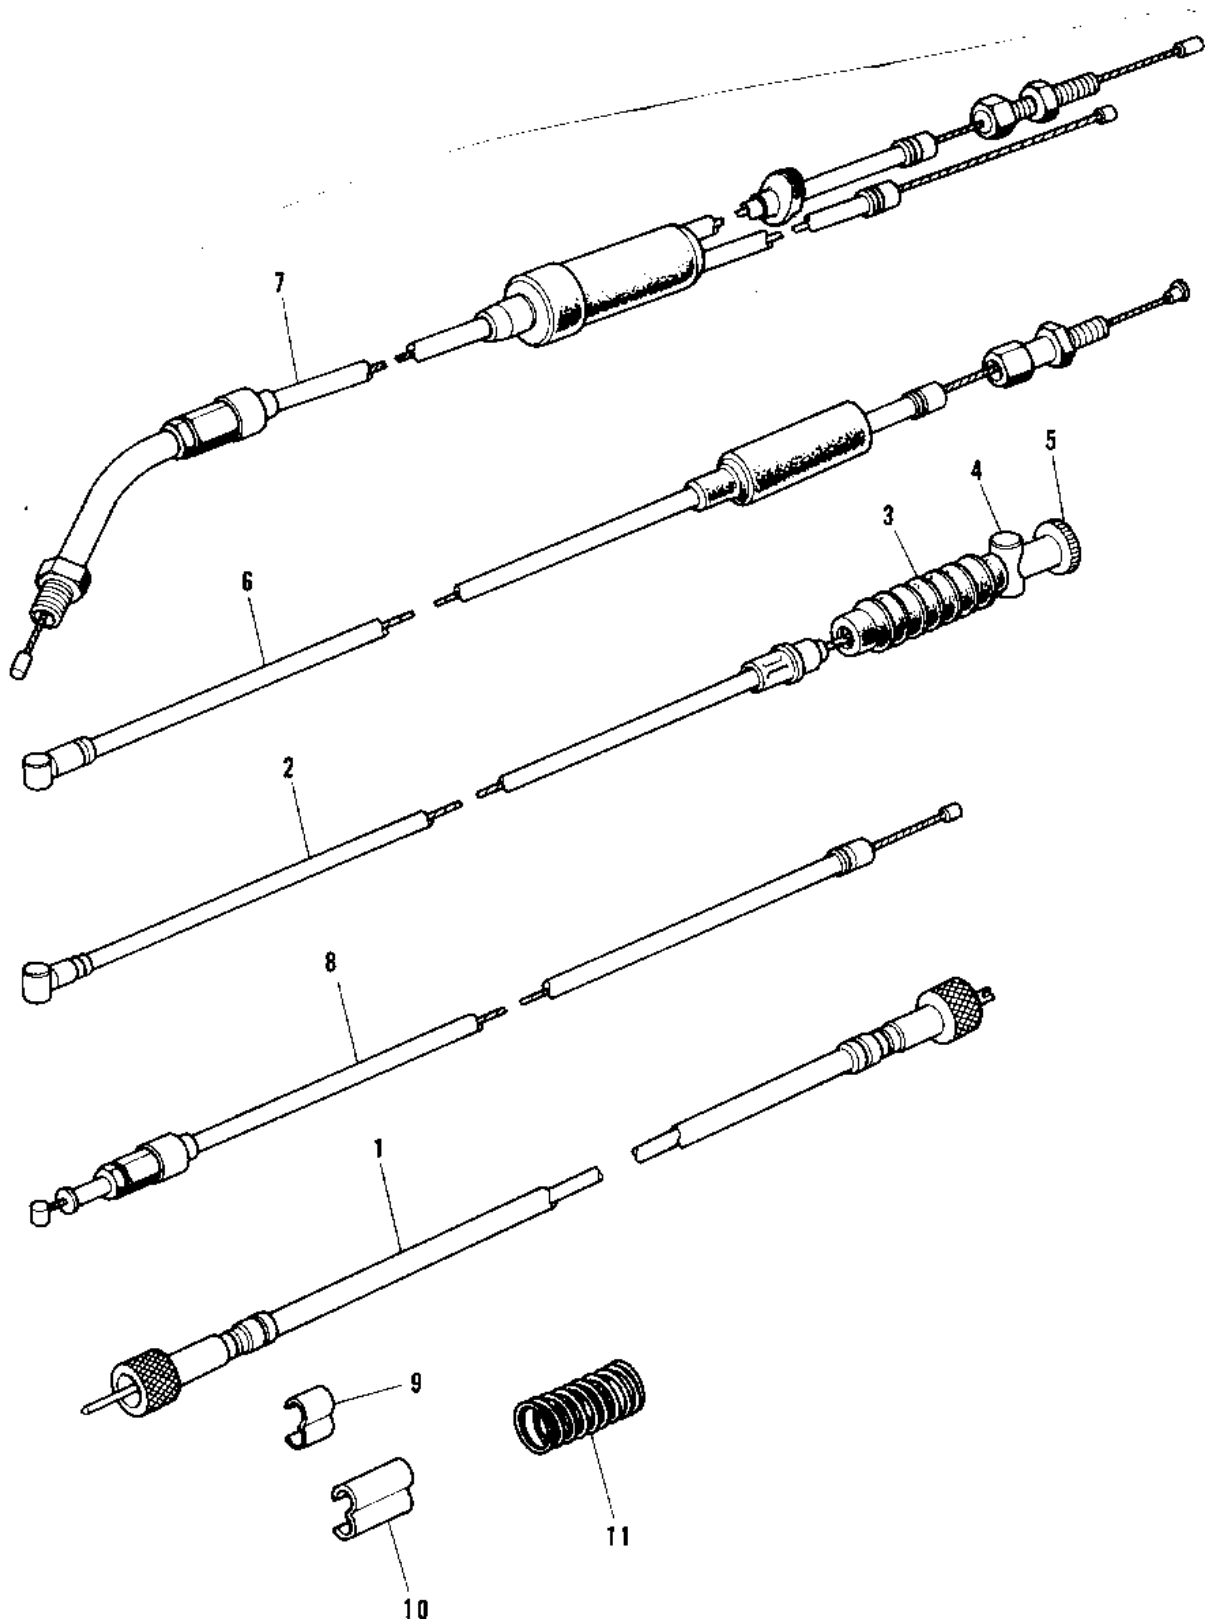

1974 G5-B

PARTS DIAGRAM

CABLES ('72-'73 G5-A)

1974 G5-B

PARTS LIST

CABLES ('72-'73 G5-A)

ITEM NAME	PART NUMBER	QUANTITY
CABLE,SPEEDOMETER (Ref # 1)	54001-039	
CABLE-FRONT BRAKE (Ref # 2~5)	54005-067	
DUST COVER-BRKE CABLE (Ref # 3)	54009-008	
JOINT-BRAKE ROD (Ref # 4)	92043-082	
NUT-BRAKE ROD ADJUST (Ref # 5)	92015-052	
CABLE-CLUTCH (Ref # 6)	54011-047	
CABLE-CONTROL (Ref # 7)	54012-078	
CABLE-STARTER (Ref # 8)	54017-047	
CLAMP-CABLE (Ref # 9)	92037-069	
CLAMP-CABLE (Ref # 10)	92037-069	
SPRING-CABLE (Ref # 11)	54025-003	