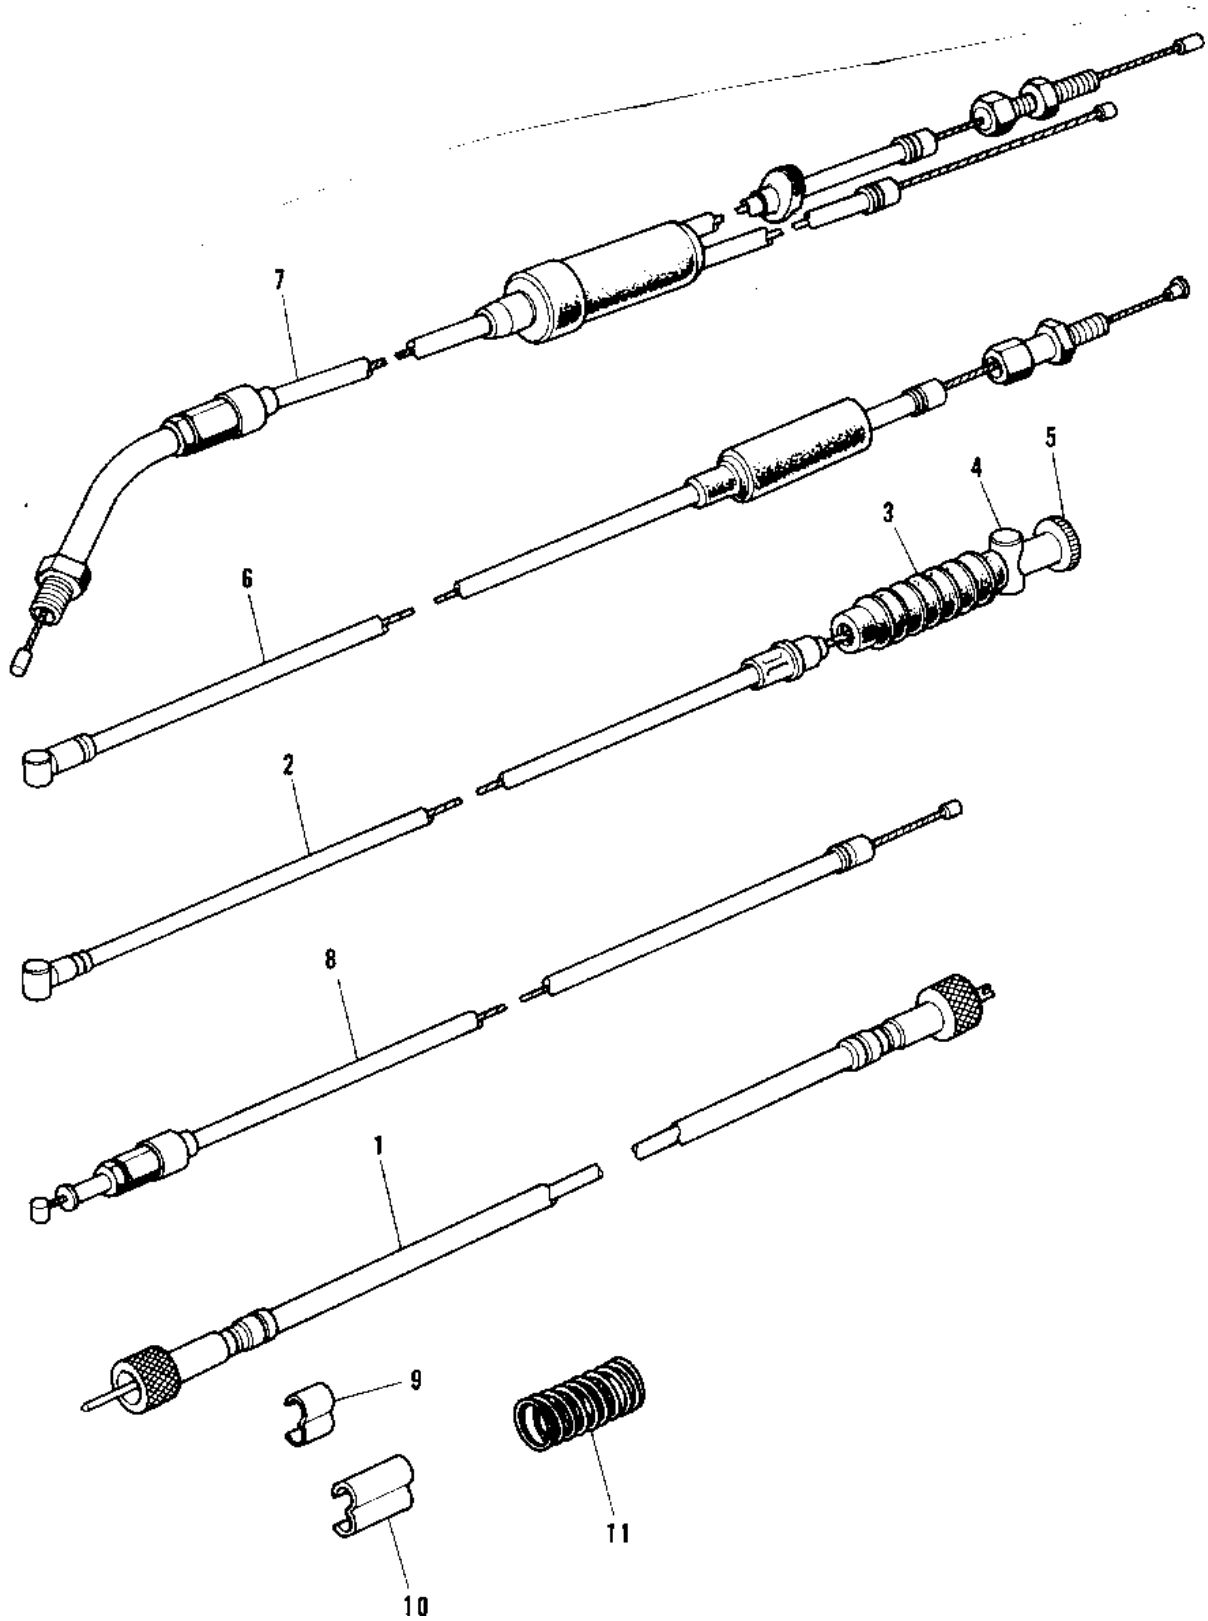

1973 G5-A PARTS DIAGRAM

CABLES (72-'73 G5-A)

1973 G5-A PARTS LIST

CABLES ('72-'73 G5-A)

ITEM NAME	PART NUMBER	QUANTITY
CABLE,SPEEDOMETER (Ref # 1)	54001-039	
CABLE-FRONT BRAKE (Ref # 2~5)	54005-067	
DUST COVER-BRKE CABLE (Ref # 3)	54009-008	
JOINT-BRAKE ROD (Ref # 4)	92043-082	
NUT-BRAKE ROD ADJUST (Ref # 5)	92015-052	
CABLE-CLUTCH (Ref # 6)	54011-047	
CABLE-CONTROL (Ref # 7)	54012-078	
CABLE-STARTER (Ref # 8)	54017-047	
CLAMP-CABLE (Ref # 9)	92037-069	
CLAMP-CABLE (Ref # 10)	92037-069	
SPRING-CABLE (Ref # 11)	54025-003	