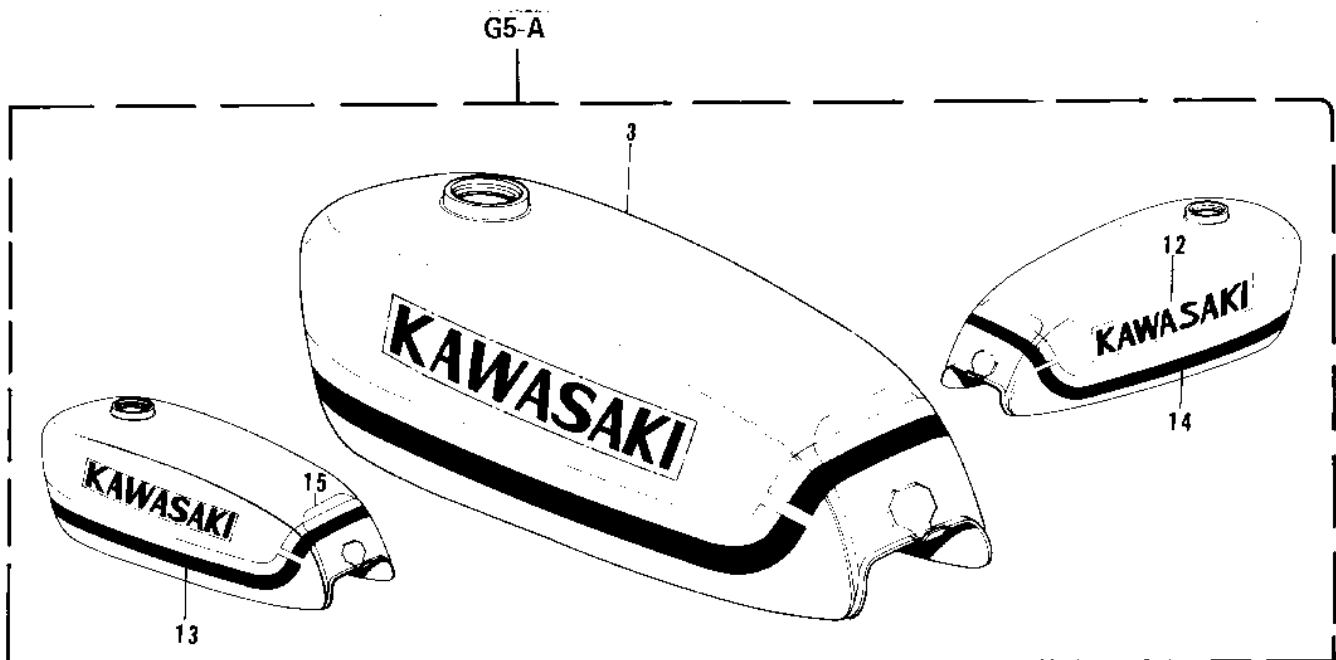

1974 G5-B

PARTS DIAGRAM

FUEL TANK ('72-'73 G5-A)