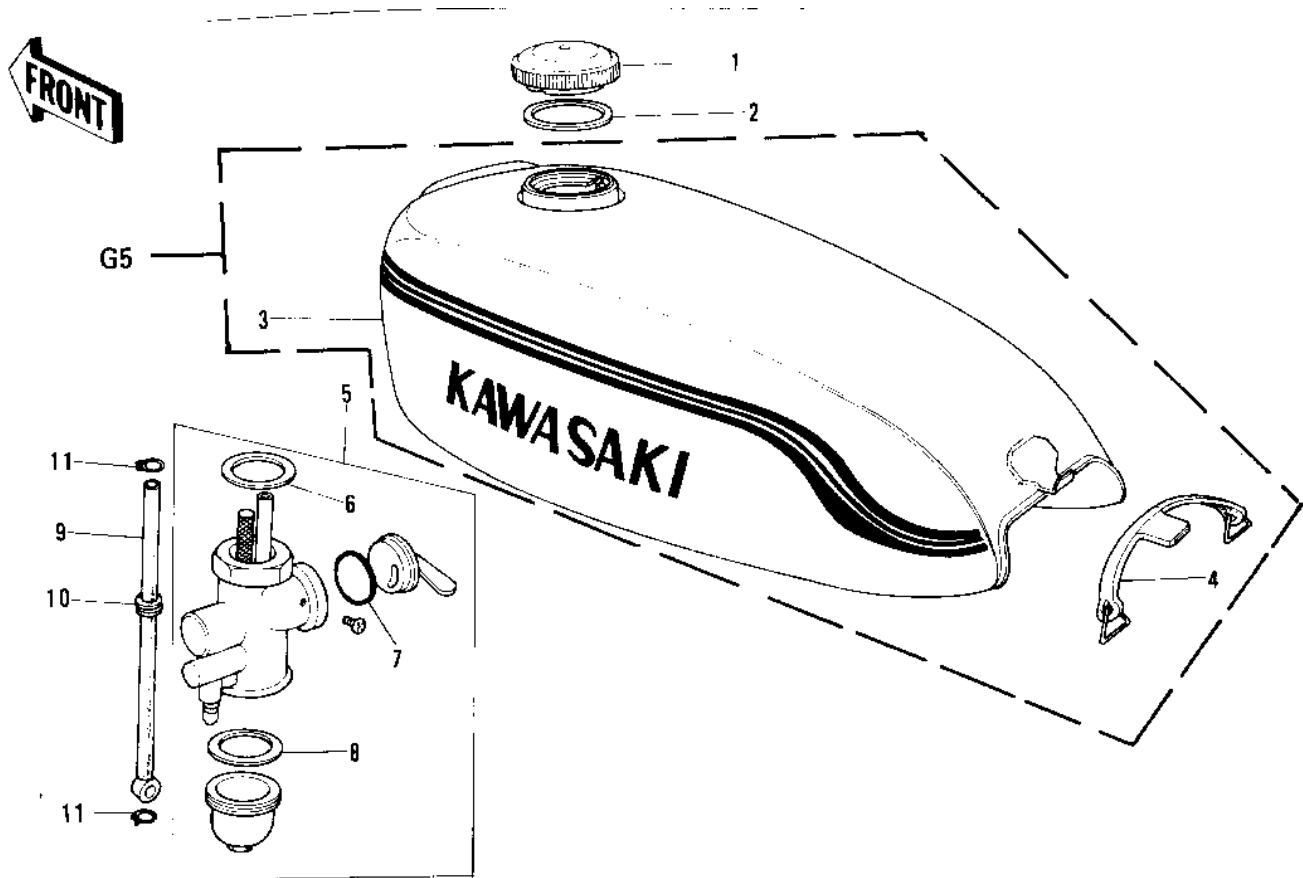

1974 G5-B

PARTS DIAGRAM

FUEL TANK ('72-'73 G5-A)