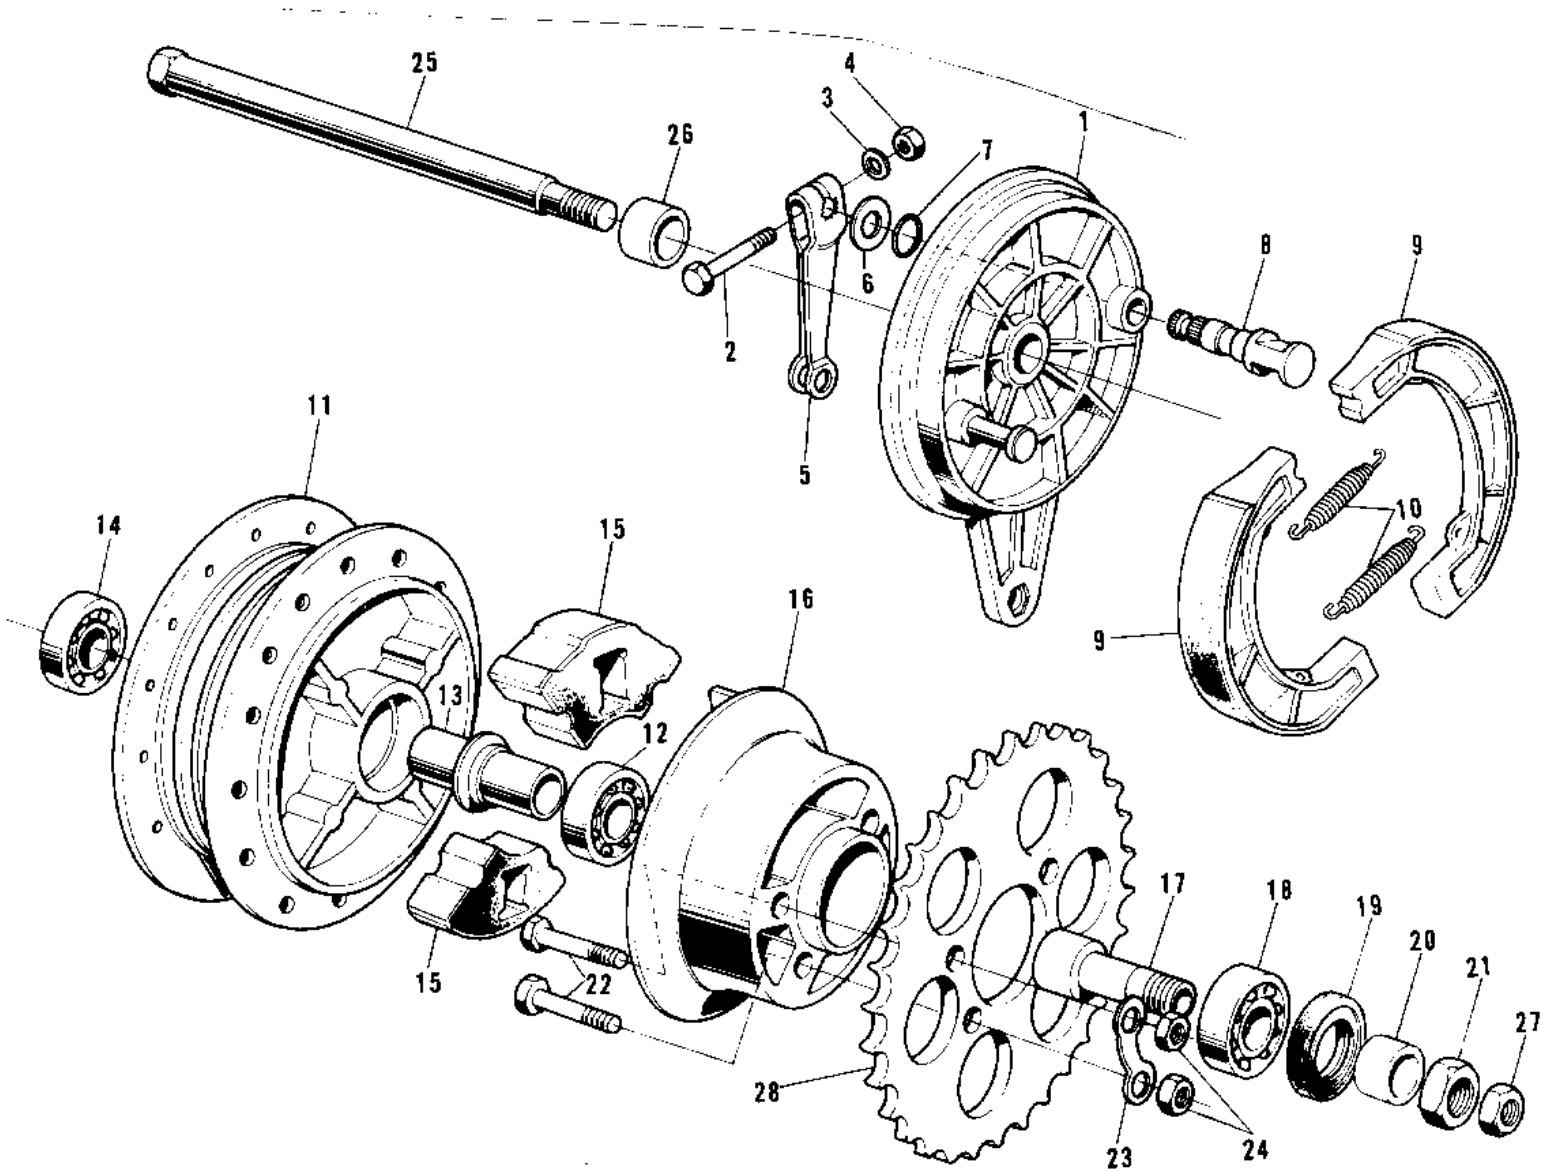

1973 G5-A PARTS DIAGRAM

REAR HUB/BRAKE ('72-'73 G5-A)

1973 G5-A PARTS LIST

REAR HUB/BRAKE ('72-'73 G5-A)

ITEM NAME	PART NUMBER	QUANTITY
PANEL-ASY,RR BRK,BLK (Ref # 1~10)	42006-025-21	1
BOLT-UPSET (Ref # 2)	112G0630	2
WASHER PLAIN 6MM (Ref # 3)	410B0600	1
NUT 6MM (Ref # 4)	311B0600	1
LEVER-REAR BRAKE CAM (Ref # 5)	42029-020	1
WASHER BRAKE CAM SHT (Ref # 6)	41052-001	1
"O" RING,11MM (Ref # 7)	92055-004	1
CAM SHAFT-FRONT BRAKE (Ref # 8)	41050-018	1
SHOE-BRAKE (Ref # 9)	41048-1085	1
SPRING,BRAKE SHOE (Ref # 10)	92081-1766	1
DRUM ASSY,RR BRK,BUFF (Ref # 11~15)	42005-031-80	1
BEARING BALL #6201 (Ref # 12)	601B6201	1
SPACER-RR HUB BEARING (Ref # 13)	42010-005	1
BEARING BALL #6301Z (Ref # 14)	601B6301Z	1
DAMPER REAR HUB SHOCK (Ref # 15)	42014-016	1
COUPLING ASSY-RR HUB (Ref # 16~21)	42033-014	1
SLEEVE-RR HUB COUPLNG (Ref # 17)	42036-013	1
BEARING BALL #6203 (Ref # 18)	601B6203	1
OIL SEAL-COUPLING (Ref # 19)	92052-003	1
BUSH,COUPLNG OIL SEAL (Ref # 20)	42037-003	1
NUT,16MM (Ref # 21)	42045-004	1
BOLT REAR SPROCKET (Ref # 22)	92001-082	1
WASHER LOCK (Ref # 23)	92088-011	1
NUT 10MM (Ref # 24)	315B1000	1
AXLE,12X215 (Ref # 25)	41068-1109	2
COLLAR REAR HUB R.H (Ref # 26)	42032-006	1
NUT 10MM (Ref # 27)	42045-005	1
REAR SPROCKET 42T (Ref # 28)	42041-076	1
RR SPROCKET 39T (OPT) (Ref # 28)	42041-104	1

1973 G5-A PARTS LIST

REAR HUB/BRAKE ('72-'73 G5-A)

ITEM NAME	PART NUMBER	QUANTITY
SPROCKET-HUB,40T (Ref # 28)	42041-1095	1