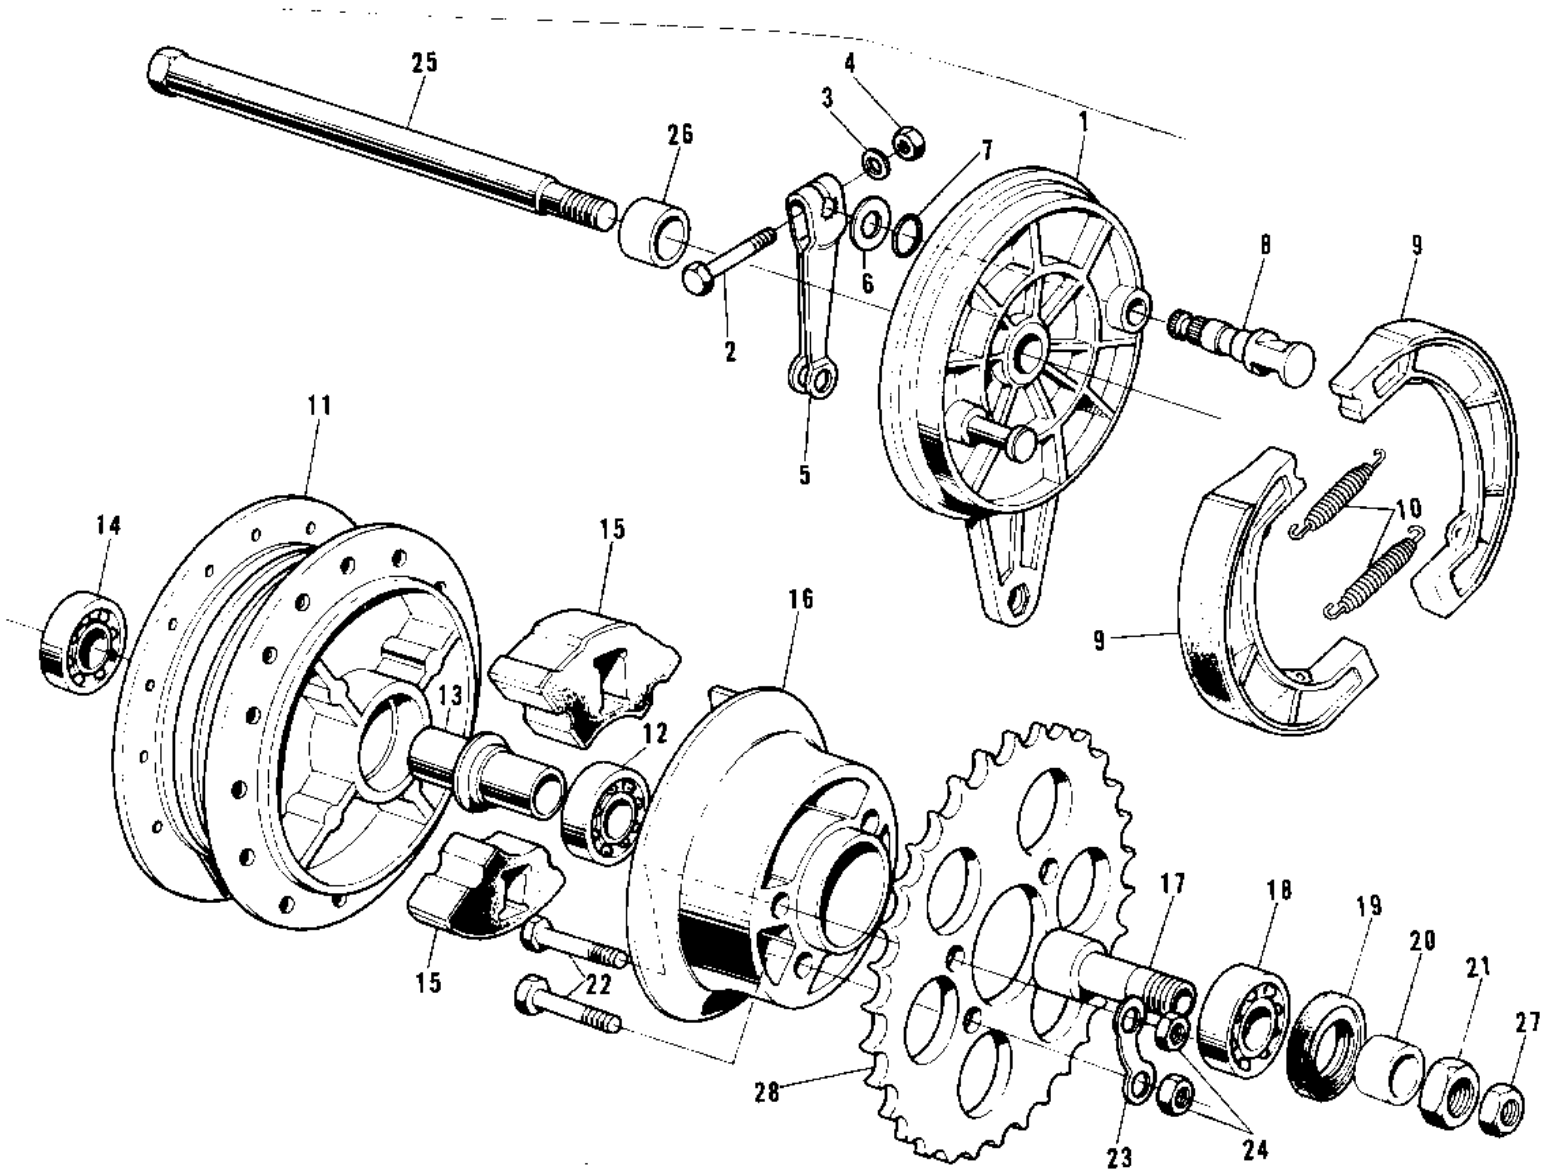

# 1973 G5-A PARTS DIAGRAM

REAR HUB/BRAKE ('72-'73 G5-A)

# 1973 G5-A PARTS LIST

## REAR HUB/BRAKE ('72-'73 G5-A)

ITEM NAME	PART NUMBER	QUANTITY
PANEL-ASY,RR BRK,BLK (Ref # 1~10)	42006-025-21	
BOLT-UPSET (Ref # 2)	112G0630	
BOLT-UPSET (Ref # 2)	112G0630	
WASHER PLAIN 6MM (Ref # 3)	410B0600	
NUT 6MM (Ref # 4)	311B0600	
LEVER-REAR BRAKE CAM (Ref # 5)	42029-020	
WASHER BRAKE CAM SHT (Ref # 6)	41052-001	
"0" RING,11MM (Ref # 7)	92055-004	
CAM SHAFT-FRONT BRAKE (Ref # 8)	41050-018	
SHOE-BRAKE (Ref # 9)	41048-1085	
SPRING,BRAKE SHOE (Ref # 10)	92081-1766	
DRUM ASSY,RR BRK,BUFF (Ref # 11~15)	42005-031-80	
BEARING BALL #6201 (Ref # 12)	601B6201	
SPACER-RR HUB BEARING (Ref # 13)	42010-005	
BEARING BALL #6301Z (Ref # 14)	601B6301Z	
DAMPER REAR HUB SHOCK (Ref # 15)	42014-016	
COUPLING ASSY-RR HUB (Ref # 16~21)	42033-014	
SLEEVE-RR HUB COUPLNG (Ref # 17)	42036-013	
BEARING BALL #6203 (Ref # 18)	601B6203	
OIL SEAL-COUPLING (Ref # 19)	92052-003	
BUSH,COUPLNG OIL SEAL (Ref # 20)	42037-003	
NUT,16MM (Ref # 21)	42045-004	
BOLT REAR SPROCKET (Ref # 22)	92001-082	
WASHER LOCK (Ref # 23)	92088-011	
NUT 10MM (Ref # 24)	315B1000	
AXLE,12X215 (Ref # 25)	41068-1109	
AXLE,12X215 (Ref # 25)	41068-1109	
COLLAR REAR HUB R.H (Ref # 26)	42032-006	
NUT 10MM (Ref # 27)	42045-005	

# 1973 G5-A PARTS LIST

REAR HUB/BRAKE ('72-'73 G5-A)

ITEM NAME	PART NUMBER	QUANTITY
REAR SPROCKET 42T (Ref # 28)	42041-076	
RR SPROCKET 39T (OPT) (Ref # 28)	42041-104	
SPROCKET-HUB,40T (Ref # 28)	42041-1095	