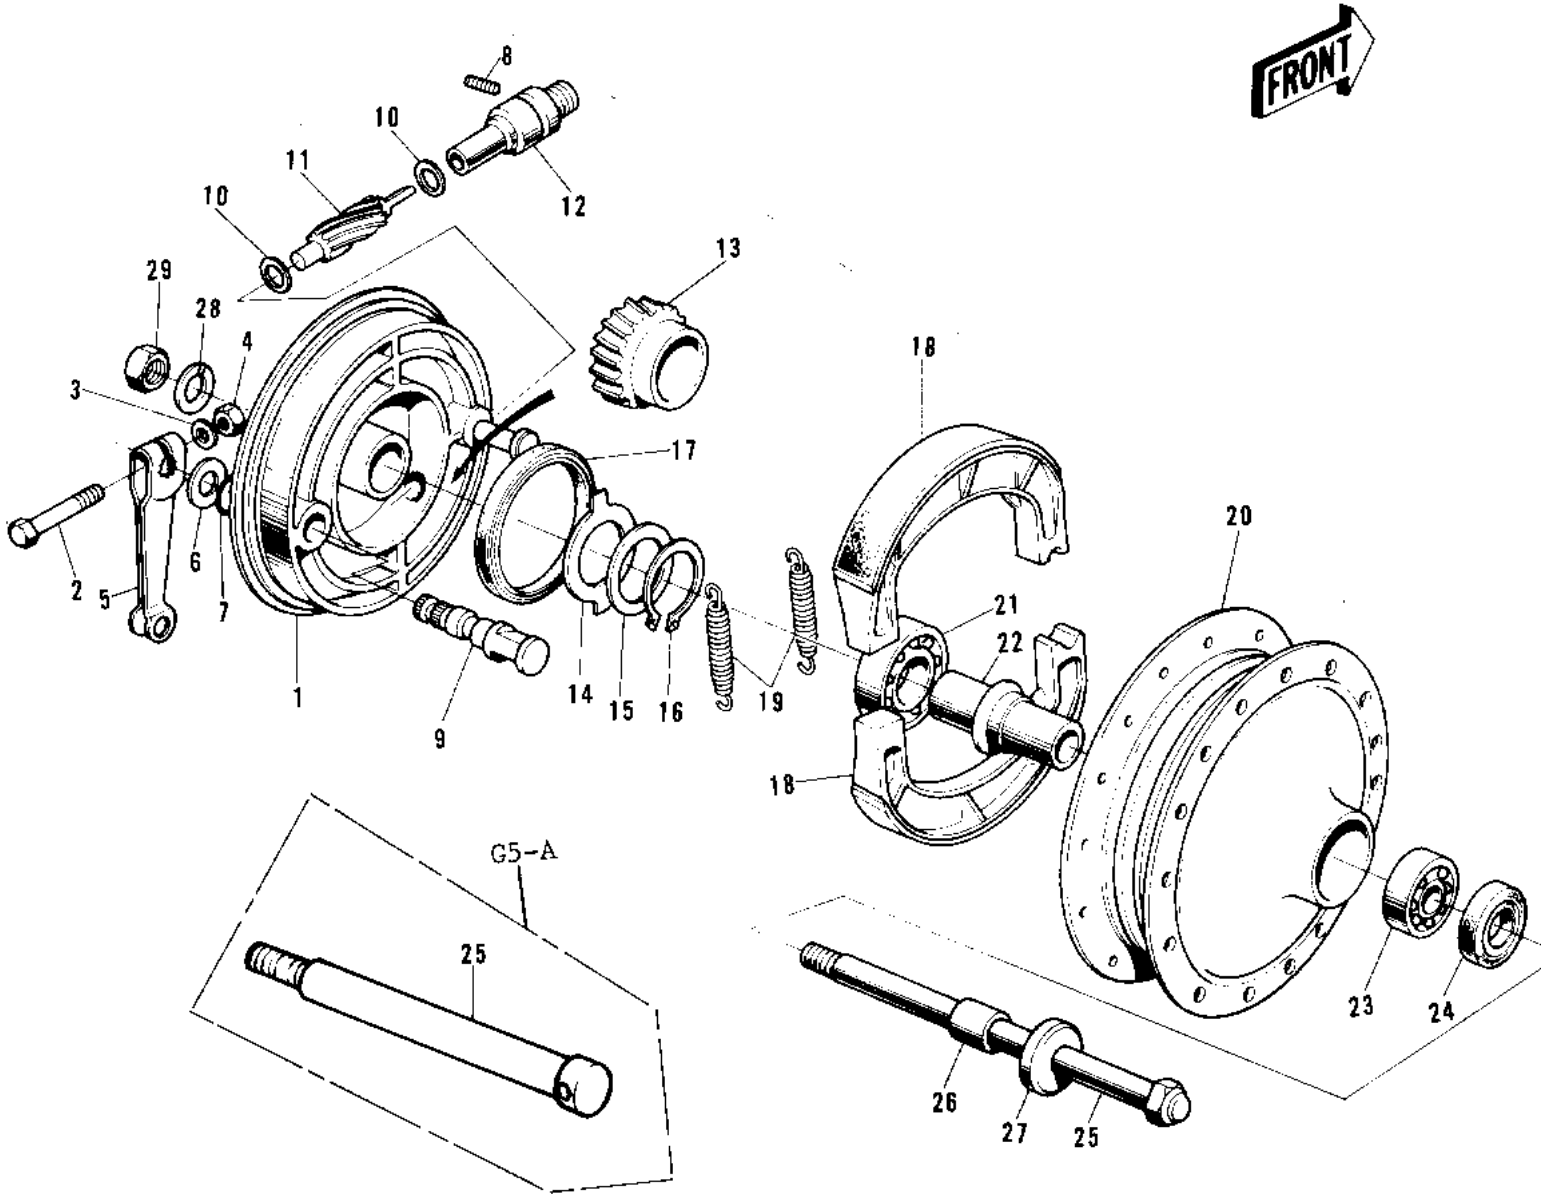

1974 G5-B PARTS DIAGRAM

FRONT HUB/BRAKE (72-73 G5-A)

1974 G5-B PARTS LIST

FRONT HUB/BRAKE ('72-'73 G5-A)

ITEM NAME	PART NUMBER	QUANTITY
PANEL-ASY,FR BRK BUFF (Ref # 1~19)	41035-071-80	
BOLT-UPSET (Ref # 2)	112G0630	
BOLT-UPSET (Ref # 2)	112G0630	
WASHER PLAIN 6MM (Ref # 3)	410B0600	
NUT 6MM (Ref # 4)	311B0600	
LEVER FRONT BRAKE CAM (Ref # 5)	41053-005	
WASHER BRAKE CAM SHT (Ref # 6)	41052-001	
"0" RING,11MM (Ref # 7)	92055-004	
SCREW BUSHING SET (Ref # 8)	41070-001	
CAM SHAFT-FRONT BRAKE (Ref # 9)	41050-018	
WASHER THRST SPD PINI (Ref # 10)	41063-001	
PINION SPEEDOMETER (Ref # 11)	41060-004	
BUSH SPEEDMETER CABLE (Ref # 12)	41062-001	
GEAR SPEEDOMETER (Ref # 13)	41059-006	
RECIEVER SPEED GEAR (Ref # 14)	41064-002	
WASHER SPEED GR THRST (Ref # 15)	41065-002	
CIRCLIP 15MM (Ref # 16)	480J1500	
OIL SEAL BRAKE PANEL (Ref # 17)	92050-002	
SHOE-BRAKE (Ref # 18)	41048-1085	
SPRING,BRAKE SHOE (Ref # 19)	92081-1766	
DRUM-ASSY,FR BRK (Ref # 20~21)	41034-1040	
BEARING BALL #6300Z (Ref # 21)	601B6300Z	
SPACER FRONT HUB (Ref # 22)	41039-002	
BEARING BALL #6200 (Ref # 23)	601B6200	
OIL SEAL FRONT DRUM (Ref # 24)	92050-003	
AXLE-FRONT (Ref # 25)	41068-039	
AXLE-FRONT (Ref # 25)	41068-039	
COLLAR FRONT HUB R.H (Ref # 26)	41069-002	
DUST SHIELD FRNT DRUM (Ref # 27)	41042-002	