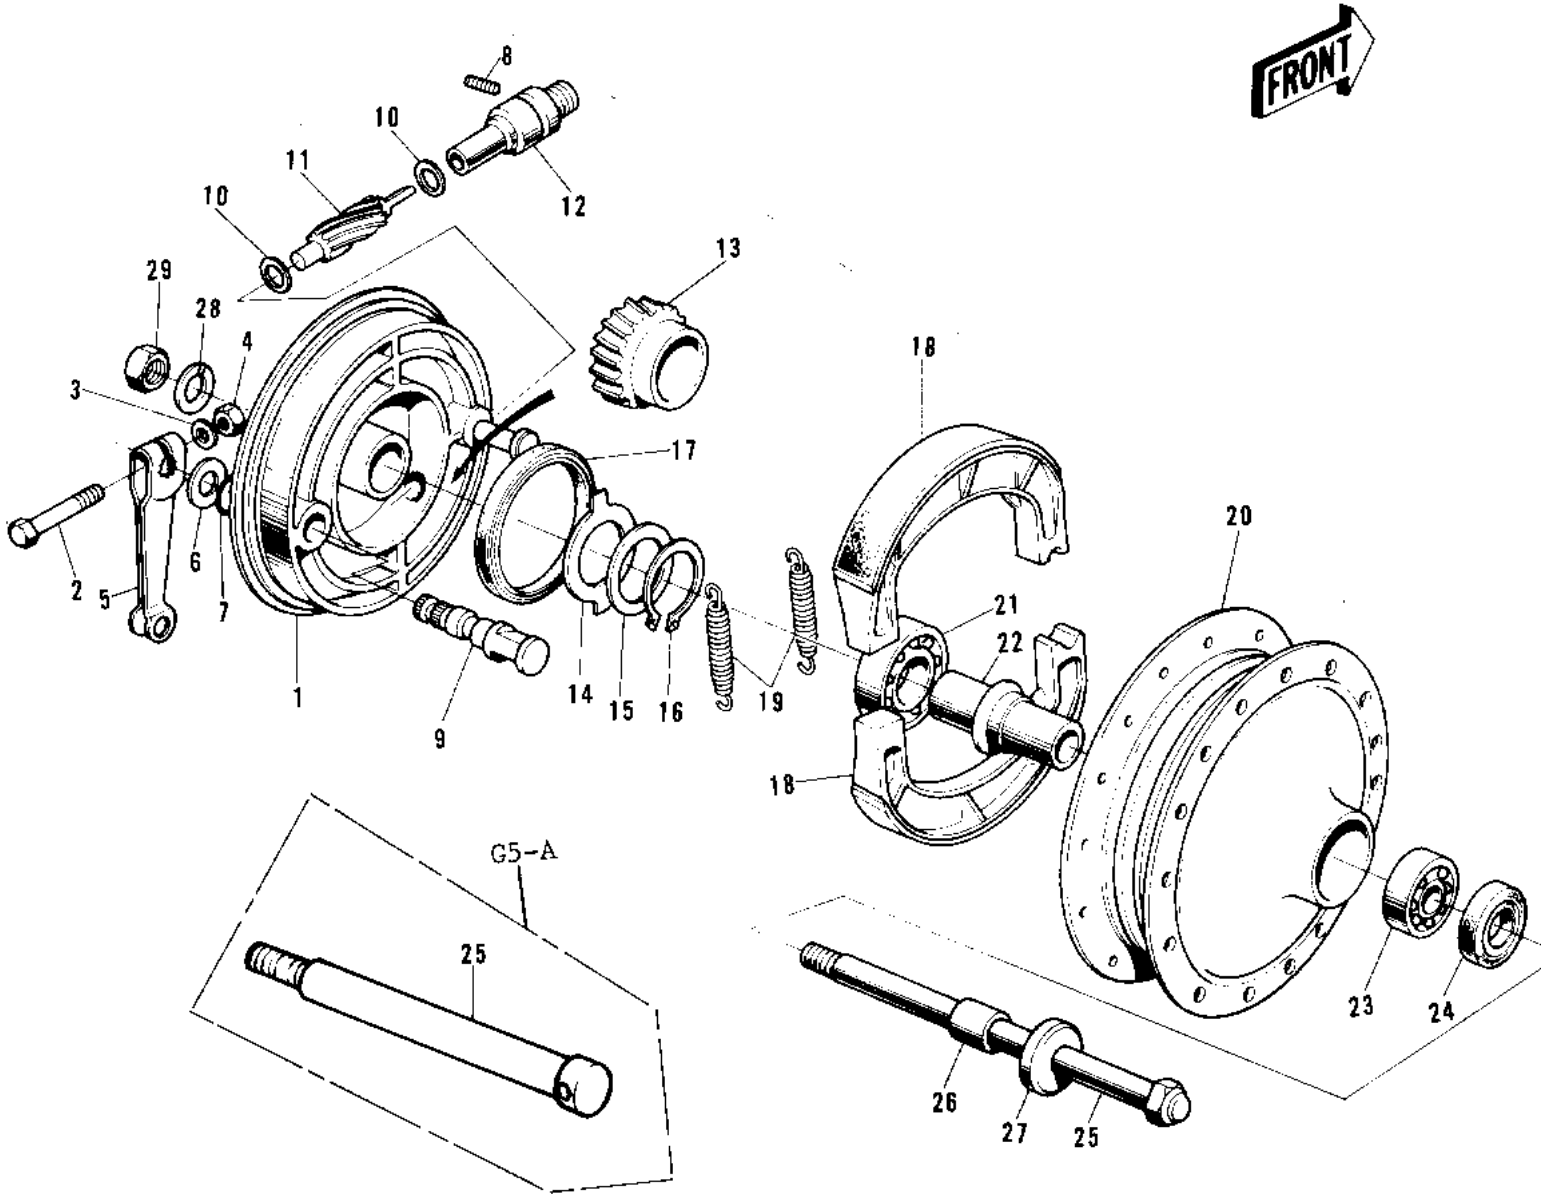

# 1974 G5-B PARTS DIAGRAM

FRONT HUB/BRAKE (72-73 G5-A)

# 1974 G5-B PARTS LIST

FRONT HUB/BRAKE ('72-'73 G5-A)

ITEM NAME	PART NUMBER	QUANTITY
PANEL-ASY,FR BRK BUFF (Ref # 1~19)	41035-071-80	
BOLT-UPSET (Ref # 2)	112G0630	
BOLT-UPSET (Ref # 2)	112G0630	
WASHER PLAIN 6MM (Ref # 3)	410B0600	
NUT 6MM (Ref # 4)	311B0600	
LEVER FRONT BRAKE CAM (Ref # 5)	41053-005	
WASHER BRAKE CAM SHT (Ref # 6)	41052-001	
"0" RING,11MM (Ref # 7)	92055-004	
SCREW BUSHING SET (Ref # 8)	41070-001	
CAM SHAFT-FRONT BRAKE (Ref # 9)	41050-018	
WASHER THRST SPD PINI (Ref # 10)	41063-001	
PINION SPEEDOMETER (Ref # 11)	41060-004	
BUSH SPEEDMETER CABLE (Ref # 12)	41062-001	
GEAR SPEEDOMETER (Ref # 13)	41059-006	
RECIEVER SPEED GEAR (Ref # 14)	41064-002	
WASHER SPEED GR THRST (Ref # 15)	41065-002	
CIRCLIP 15MM (Ref # 16)	480J1500	
OIL SEAL BRAKE PANEL (Ref # 17)	92050-002	
SHOE-BRAKE (Ref # 18)	41048-1085	
SPRING,BRAKE SHOE (Ref # 19)	92081-1766	
DRUM-ASSY,FR BRK (Ref # 20~21)	41034-1040	
BEARING BALL #6300Z (Ref # 21)	601B6300Z	
SPACER FRONT HUB (Ref # 22)	41039-002	
BEARING BALL #6200 (Ref # 23)	601B6200	
OIL SEAL FRONT DRUM (Ref # 24)	92050-003	
AXLE-FRONT (Ref # 25)	41068-039	
AXLE-FRONT (Ref # 25)	41068-039	
COLLAR FRONT HUB R.H (Ref # 26)	41069-002	
DUST SHIELD FRNT DRUM (Ref # 27)	41042-002	