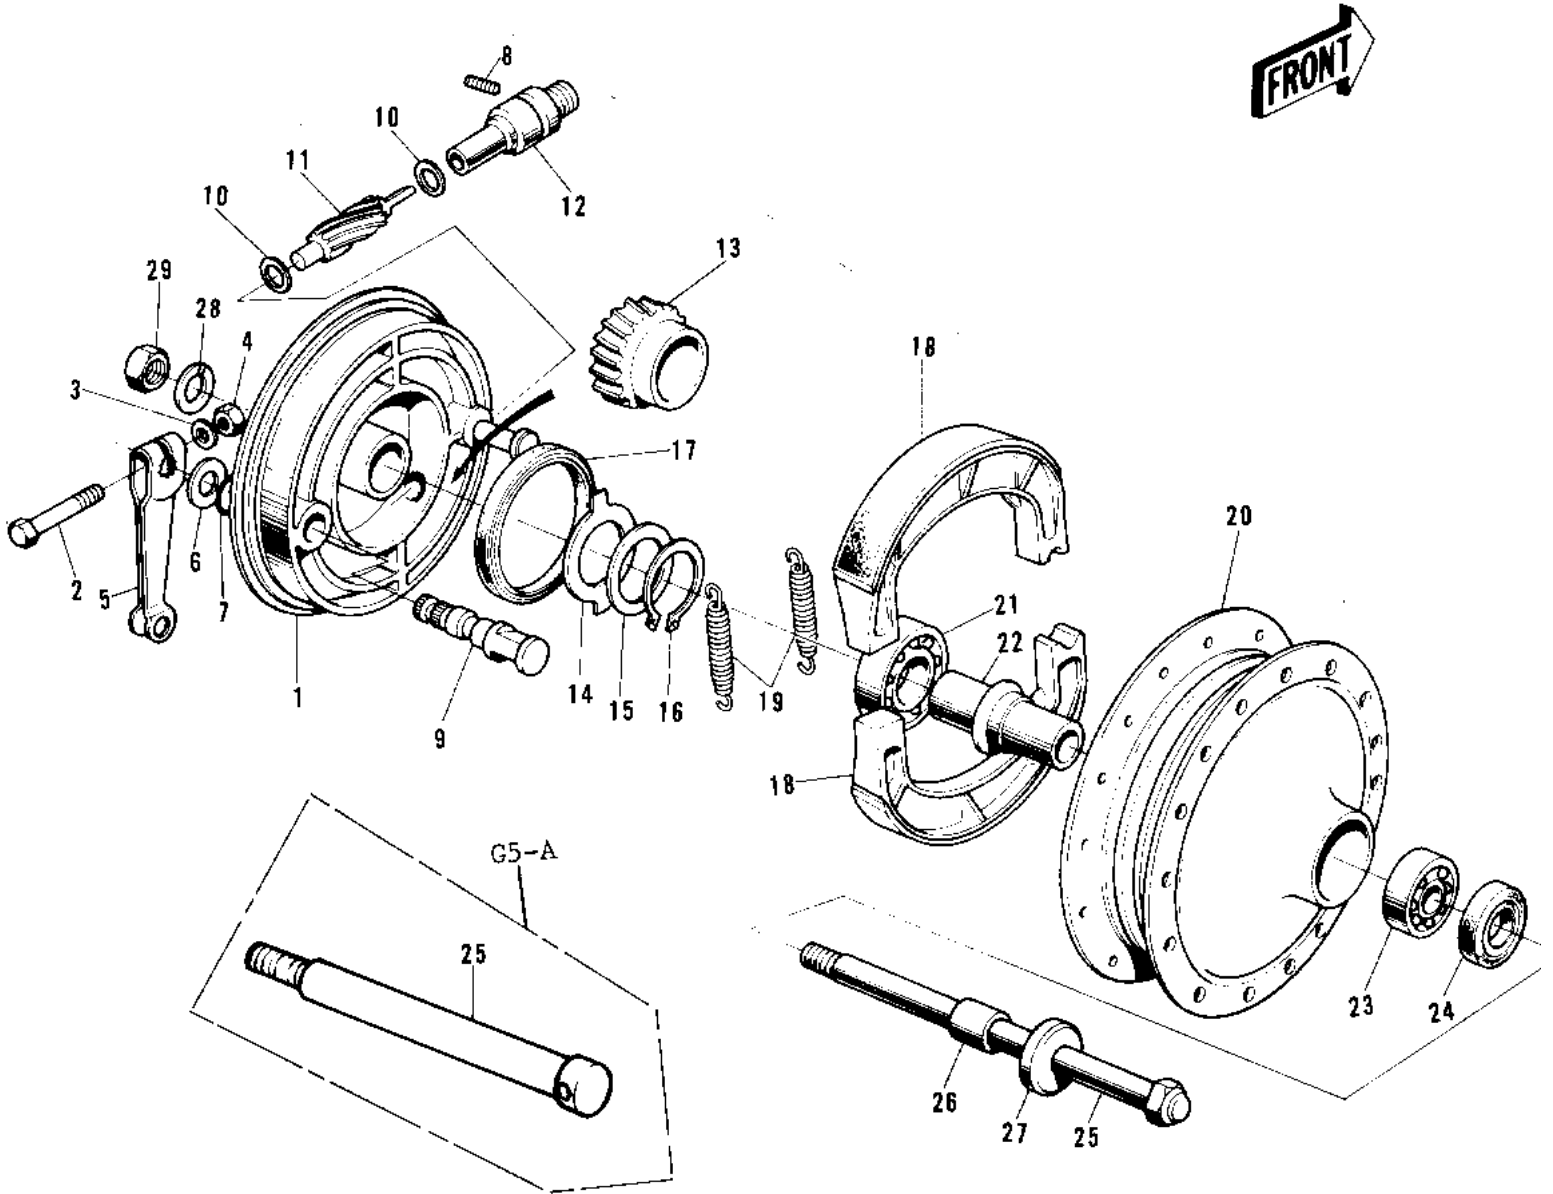

1973 G5-A PARTS DIAGRAM

FRONT HUB/BRAKE (72-73 G5-A)

1973 G5-A PARTS LIST

FRONT HUB/BRAKE ('72-'73 G5-A)

ITEM NAME	PART NUMBER	QUANTITY
PANEL-ASY,FR BRK BUFF (Ref # 1~19)	41035-071-80	
BOLT-UPSET (Ref # 2)	112G0630	
BOLT-UPSET (Ref # 2)	112G0630	
WASHER PLAIN 6MM (Ref # 3)	410B0600	
NUT 6MM (Ref # 4)	311B0600	
LEVER FRONT BRAKE CAM (Ref # 5)	41053-005	
WASHER BRAKE CAM SHT (Ref # 6)	41052-001	
"0" RING,11MM (Ref # 7)	92055-004	
SCREW BUSHING SET (Ref # 8)	41070-001	
CAM SHAFT-FRONT BRAKE (Ref # 9)	41050-018	
WASHER THRST SPD PINI (Ref # 10)	41063-001	
PINION SPEEDOMETER (Ref # 11)	41060-004	
BUSH SPEEDMETER CABLE (Ref # 12)	41062-001	
GEAR SPEEDOMETER (Ref # 13)	41059-006	
RECIEVER SPEED GEAR (Ref # 14)	41064-002	
WASHER SPEED GR THRST (Ref # 15)	41065-002	
CIRCLIP 15MM (Ref # 16)	480J1500	
OIL SEAL BRAKE PANEL (Ref # 17)	92050-002	
SHOE-BRAKE (Ref # 18)	41048-1085	
SPRING,BRAKE SHOE (Ref # 19)	92081-1766	
DRUM-ASSY,FR BRK (Ref # 20~21)	41034-1040	
BEARING BALL #6300Z (Ref # 21)	601B6300Z	
SPACER FRONT HUB (Ref # 22)	41039-002	
BEARING BALL #6200 (Ref # 23)	601B6200	
OIL SEAL FRONT DRUM (Ref # 24)	92050-003	
AXLE-FRONT (Ref # 25)	41068-039	
AXLE-FRONT (Ref # 25)	41068-039	
COLLAR FRONT HUB R.H (Ref # 26)	41069-002	
DUST SHIELD FRNT DRUM (Ref # 27)	41042-002	