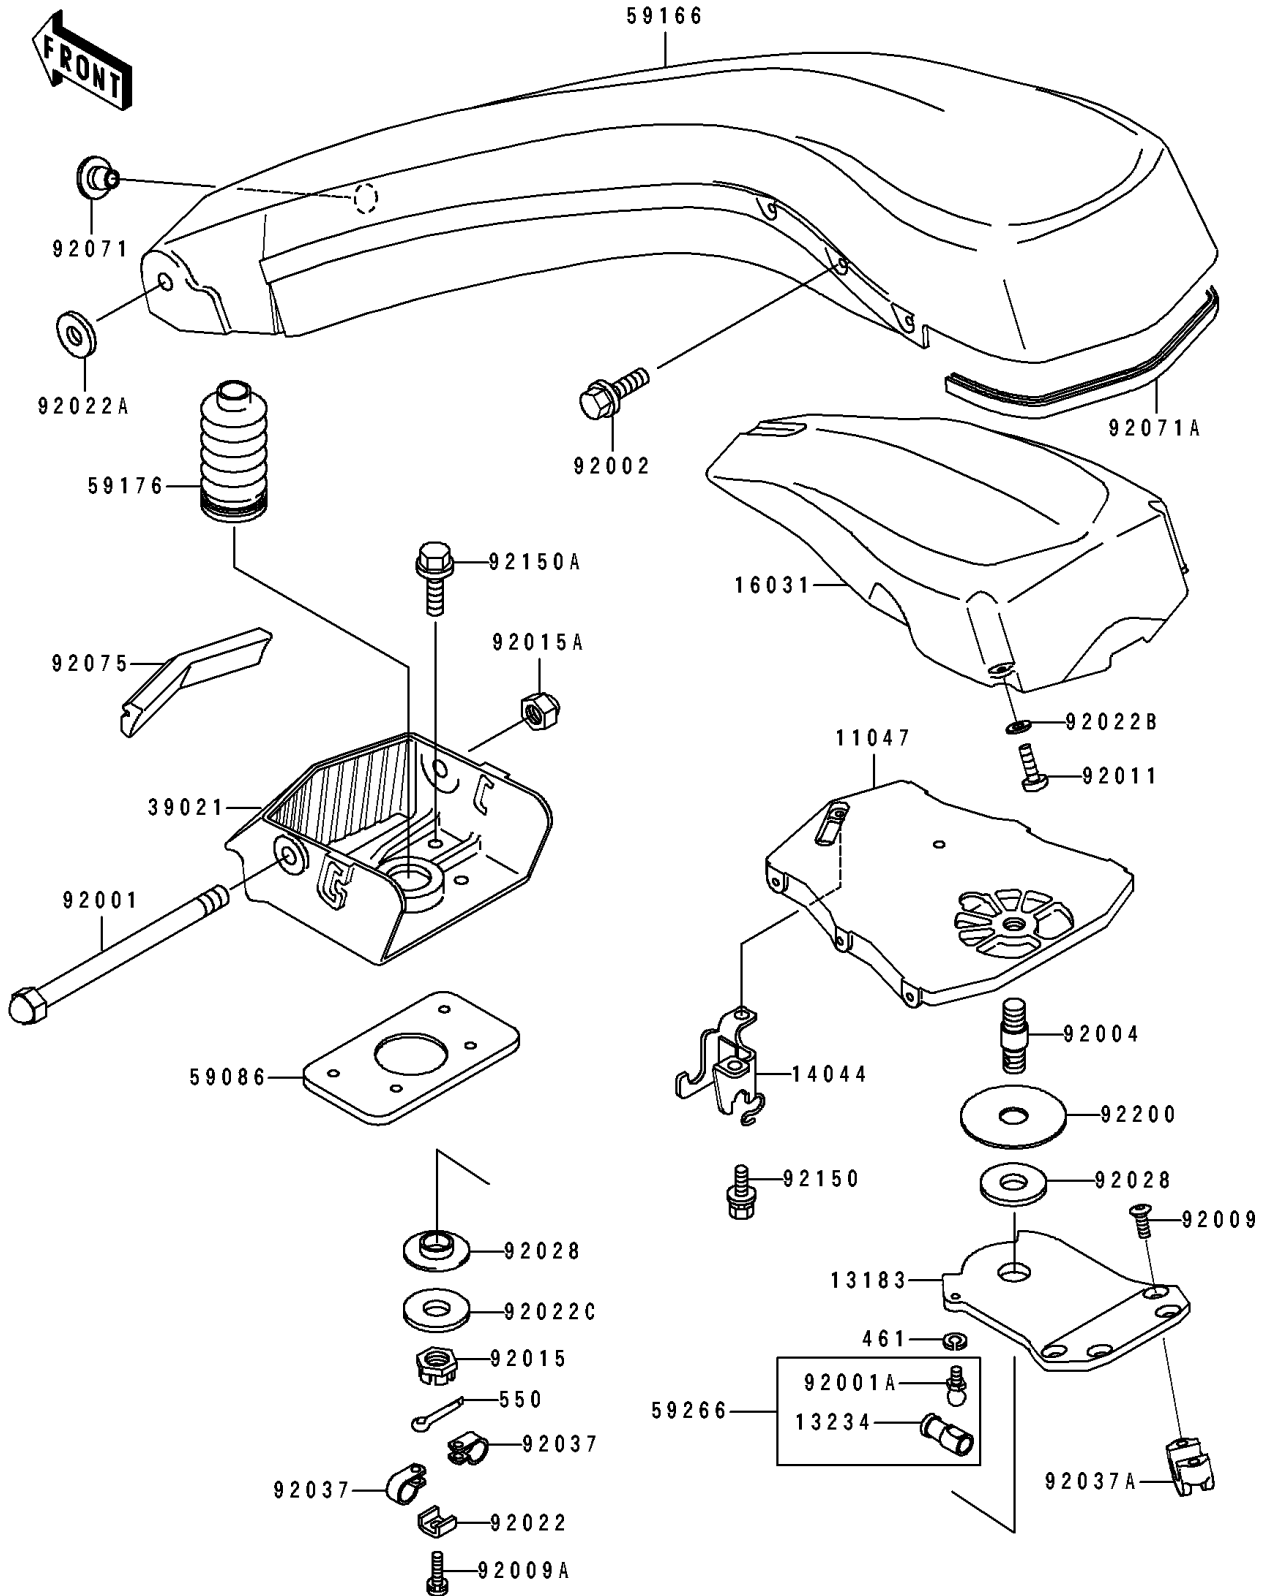

1992 550 SX PARTS DIAGRAM

Handle Pole

F3171

1992 550 SX PARTS LIST

Handle Pole

ITEM NAME	PART NUMBER	QUANTITY
BRACKET,SUPPORT (Ref # 11047)	11047-3755	1
PLATE,HANDLEBAR (Ref # 13183)	13183-3770	1
SHAFT-COMP,JOINT (Ref # 13234)	13234-3708	1
HOLDER-CABLE (Ref # 14044)	14044-3710	1
FLOAT (Ref # 16031)	16031-506	1
BRACKET-HANDLE POLE,JET WHITE (Ref # 39021)	39021-3701-8C	1
BRACKET,PLATE,HANDLE (Ref # 59086)	59086-538	1
POLE-HANDLE,JET WHITE (Ref # 59166)	59166-3002-8C	1
CAP. (Ref # 59176)	59176-514	1
JOINT-BALL (Ref # 59266)	59266-3707	1
BOLT,14X183 (Ref # 92001)	92001-3018	1
BOLT,BALL,6MM (Ref # 92001A)	92001-3703	1
BOLT,6X16 (Ref # 92002)	92002-3728	6
STUD (Ref # 92004)	92004-3728	1
SCREW,8X22 (Ref # 92009)	92009-3701	4
SCREW,5X16 (Ref # 92009A)	92009-3736	1
SCREW (Ref # 92011)	92011-562	3
NUT,CASTLE,18MM (Ref # 92015)	92015-3006	1
NUT,14MM (Ref # 92015A)	92015-507	1
WASHER,CLAMP (Ref # 92022)	92022-3014	1
WASHER,15X36X4.5 (Ref # 92022A)	92022-3024	2
WASHER (Ref # 92022B)	92022-563	3
WASHER (Ref # 92022C)	92022-571	1
BUSHING (Ref # 92028)	92028-3743	2
CLAMP,LEAD WIRE (Ref # 92037)	92037-3007	2
CLAMP,HANDLEBAR (Ref # 92037A)	92037-503	2
GROMMET (Ref # 92071)	92071-530	1
GROMMET (Ref # 92071A)	92071-534	1
DAMPER (Ref # 92075)	92075-519	1

1992 550 SX PARTS LIST

Handle Pole

ITEM NAME	PART NUMBER	QUANTITY
BOLT,6X12 (Ref # 92150)	92150-3709	2
BOLT,8X30 (Ref # 92150A)	92150-3721	4
WASHER,20.5X80X1 (Ref # 92200)	92200-3709	1
WASHER-SPRING,6MM (Ref # 461)	461S0600	1
PIN-COTTER,4X40 (Ref # 550)	550S4040	1