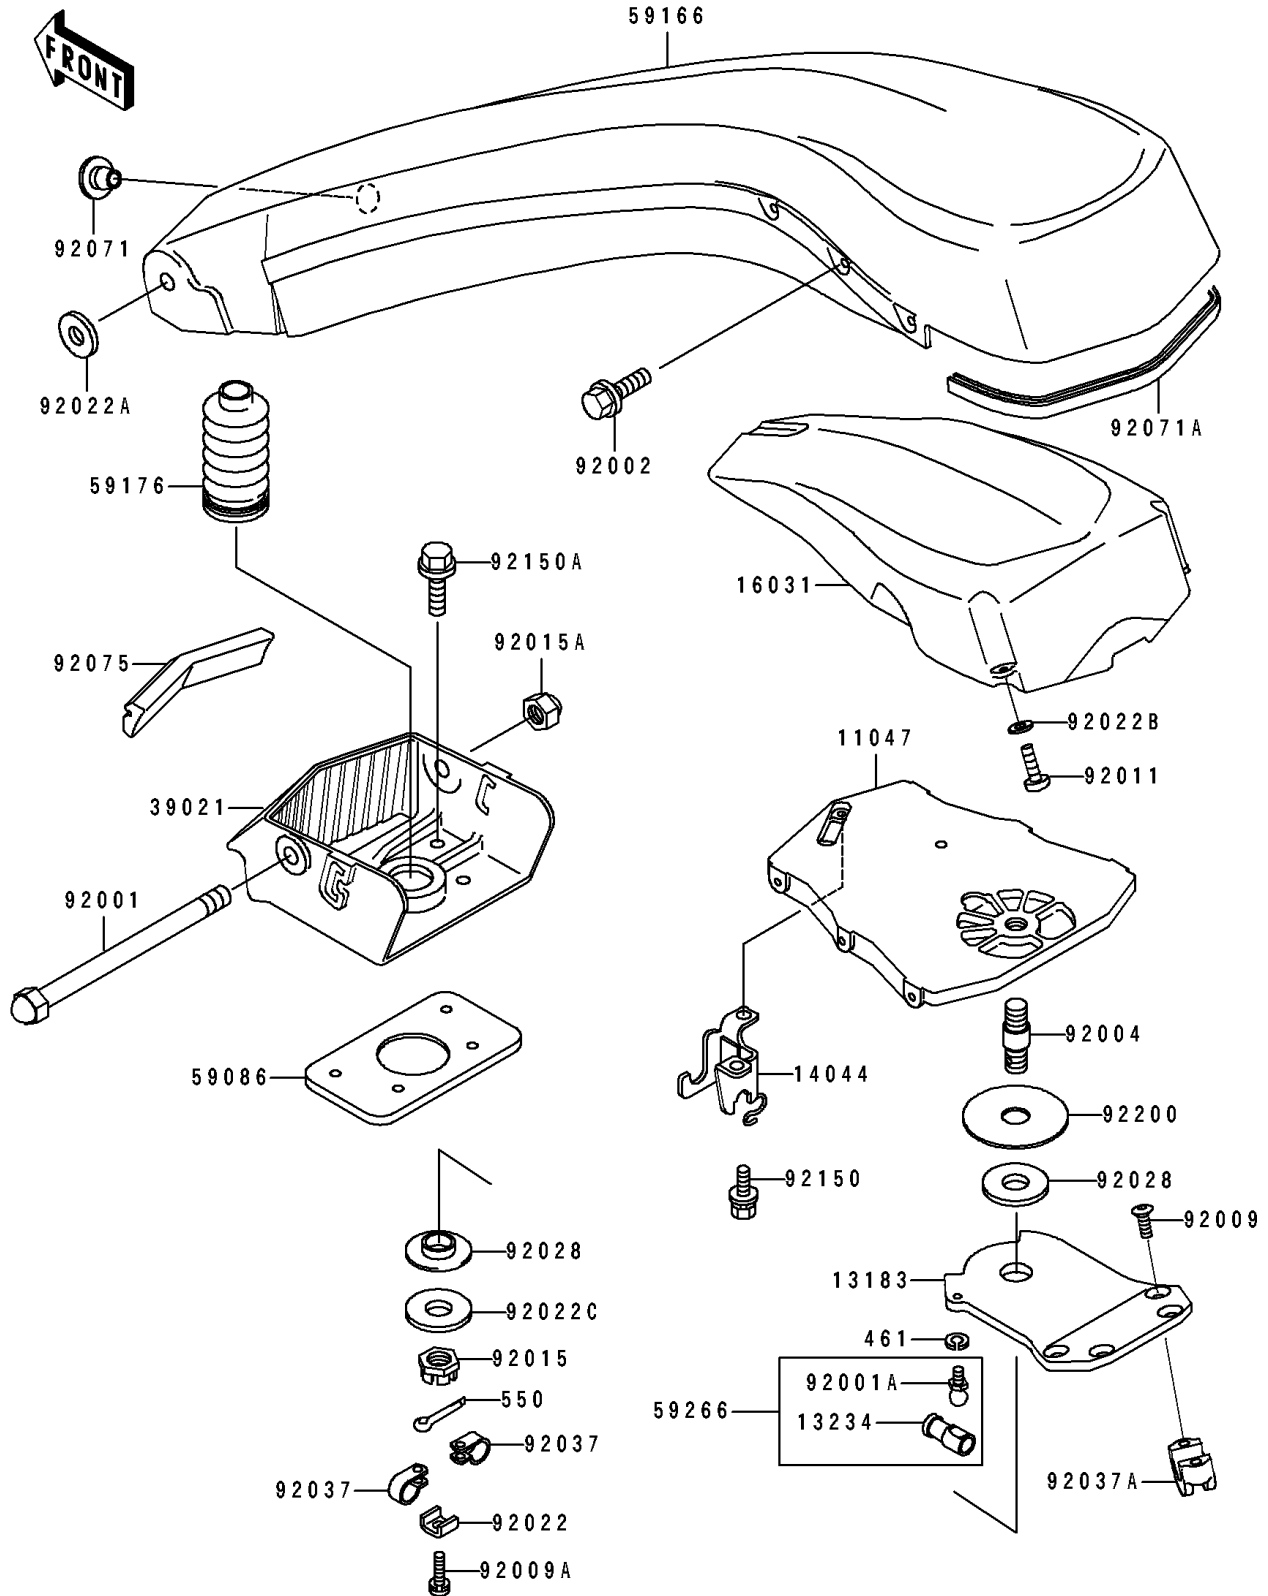

## 1992 550 SX PARTS DIAGRAM

Handle Pole

F3171

## 1992 550 SX PARTS LIST

### Handle Pole

ITEM NAME	PART NUMBER	QUANTITY
BRACKET,SUPPORT (Ref # 11047)	11047-3755	1
PLATE,HANDLEBAR (Ref # 13183)	13183-3770	1
SHAFT-COMP,JOINT (Ref # 13234)	13234-3708	1
HOLDER-CABLE (Ref # 14044)	14044-3710	1
FLOAT (Ref # 16031)	16031-506	1
BRACKET-HANDLE POLE,JET WHITE (Ref # 39021)	39021-3701-8C	1
BRACKET,PLATE,HANDLE (Ref # 59086)	59086-538	1
POLE-HANDLE,JET WHITE (Ref # 59166)	59166-3002-8C	1
CAP. (Ref # 59176)	59176-514	1
JOINT-BALL (Ref # 59266)	59266-3707	1
BOLT,14X183 (Ref # 92001)	92001-3018	1
BOLT,BALL,6MM (Ref # 92001A)	92001-3703	1
BOLT,6X16 (Ref # 92002)	92002-3728	1
STUD (Ref # 92004)	92004-3728	1
SCREW,8X22 (Ref # 92009)	92009-3701	1
SCREW,5X16 (Ref # 92009A)	92009-3736	1
SCREW (Ref # 92011)	92011-562	1
NUT,CASTLE,18MM (Ref # 92015)	92015-3006	1
NUT,14MM (Ref # 92015A)	92015-507	1
WASHER,CLAMP (Ref # 92022)	92022-3014	1
WASHER,15X36X4.5 (Ref # 92022A)	92022-3024	1
WASHER (Ref # 92022B)	92022-563	1
WASHER (Ref # 92022C)	92022-571	1
BUSHING (Ref # 92028)	92028-3743	1
CLAMP,LEAD WIRE (Ref # 92037)	92037-3007	1
CLAMP,HANDLEBAR (Ref # 92037A)	92037-503	1
GROMMET (Ref # 92071)	92071-530	1
GROMMET (Ref # 92071A)	92071-534	1
DAMPER (Ref # 92075)	92075-519	1

## 1992 550 SX PARTS LIST

Handle Pole

ITEM NAME	PART NUMBER	QUANTITY
BOLT,6X12 (Ref # 92150)	92150-3709	1
BOLT,8X30 (Ref # 92150A)	92150-3721	1
WASHER,20.5X80X1 (Ref # 92200)	92200-3709	1
WASHER-SPRING,6MM (Ref # 461)	461S0600	1
PIN-COTTER,4X40 (Ref # 550)	550S4040	1