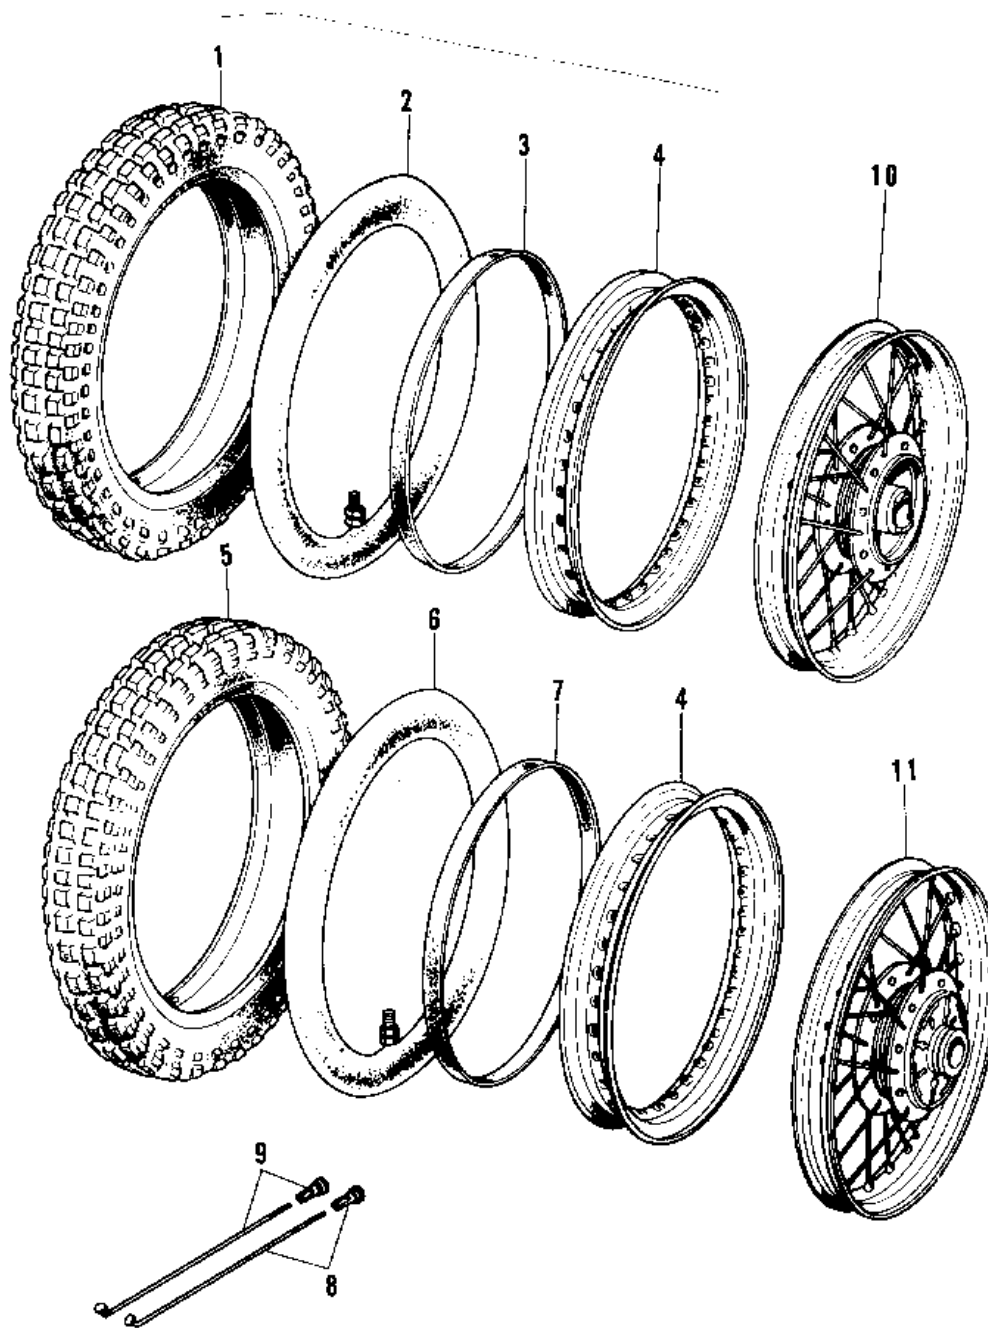

1975 G5-C PARTS DIAGRAM

WHEELS/TIRES ('72-'73 G5-A)

1975 G5-C PARTS LIST

WHEELS/TIRES ('72-'73 G5-A)

ITEM NAME	PART NUMBER	QUANTITY
TIRE 2.75-18 Y620 (Ref # 1)	41019-007	1
UNAVAILABLE IN PRICE BOOK (Ref # 1)	41019-014	1
TUBE 250/275-18 (Ref # 2)	41022-032	1
TUBE 250/275-19 (Ref # 2)	41022-038	1
BAND,RIM,4.00/5.10-18 (Ref # 3)	41023-1006	1
BAND RIM (Ref # 3)	41023-015	1
RIM 1.60AX18W (Ref # 4)	41025-011	2
RIM 1.40AX19 (Ref # 4)	41025-062	1
UNAVAILABLE IN PRICE BOOK (Ref # 5)	41017-007	1
UNAVAILABLE IN PRICE BOOK (Ref # 6)	41022-020	1
BAND RIM (Ref # 7)	41023-001	1
SPOKE-ASY,RR INNER (Ref # 8)	41027-056	2
SPOKE-ASY,FR INNER (Ref # 8)	41027-055	1
SPOKE-ASY,RR OUTER (Ref # 9)	41028-056	2
SPOKE-ASY,FR OUTER (Ref # 9)	41028-055	1
WHEEL ASSY,FRONT (Ref # 10)	41074-038	1
WHEEL ASSY-FRONT (Ref # 10)	41074-027	1
WHEEL ASSY-REAR (Ref # 11)	42048-005	1