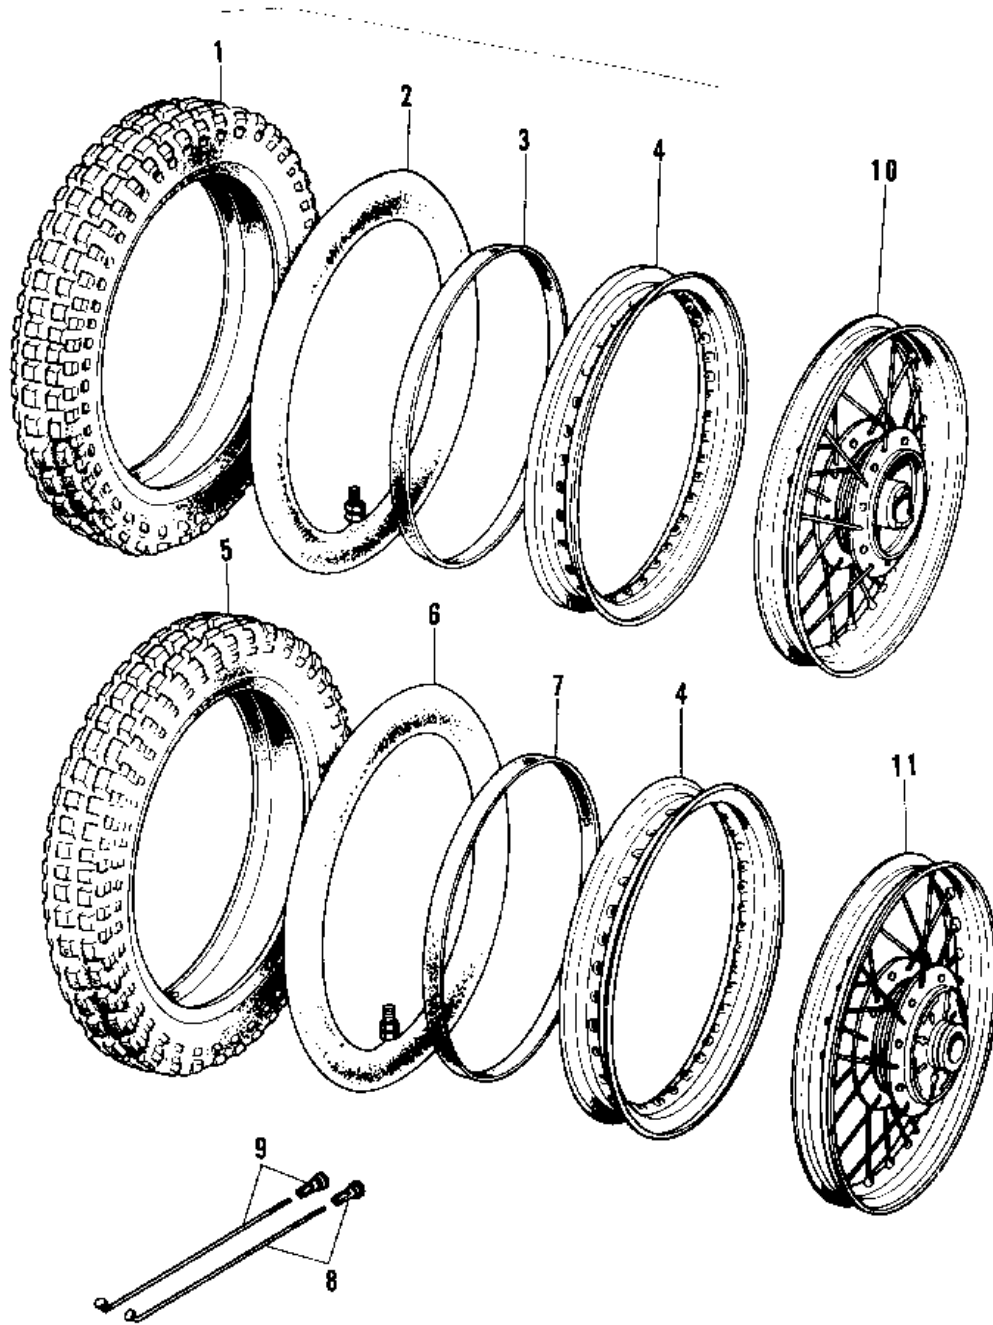

1975 G5-C PARTS DIAGRAM

WHEELS/TIRES (72-73 G5-A)

1975 G5-C PARTS LIST

WHEELS/TIRES ('72-'73 G5-A)

ITEM NAME	PART NUMBER	QUANTITY
TIRE 2.75-18 Y620 (Ref # 1)	41019-007	
UNAVAILABLE IN PRICE BOOK (Ref # 1)	41019-014	
TUBE 250/275-18 (Ref # 2)	41022-032	
TUBE 250/275-19 (Ref # 2)	41022-038	
BAND,RIM,4.00/5.10-18 (Ref # 3)	41023-1006	
BAND RIM (Ref # 3)	41023-015	
RIM 1.60AX18W (Ref # 4)	41025-011	
RIM 1.60AX18W (Ref # 4)	41025-011	
RIM 1.40AX19 (Ref # 4)	41025-062	
UNAVAILABLE IN PRICE BOOK (Ref # 5)	41017-007	
UNAVAILABLE IN PRICE BOOK (Ref # 6)	41022-020	
BAND RIM (Ref # 7)	41023-001	
SPOKE-ASY,RR INNER (Ref # 8)	41027-056	
SPOKE-ASY,RR INNER (Ref # 8)	41027-056	
SPOKE-ASY,FR INNER (Ref # 8)	41027-055	
SPOKE-ASY,RR OUTER (Ref # 9)	41028-056	
SPOKE-ASY,RR OUTER (Ref # 9)	41028-056	
SPOKE-ASY,FR OUTER (Ref # 9)	41028-055	
WHEEL ASSY,FRONT (Ref # 10)	41074-038	
WHEEL ASSY-FRONT (Ref # 10)	41074-027	
WHEEL ASSY-REAR (Ref # 11)	42048-005	