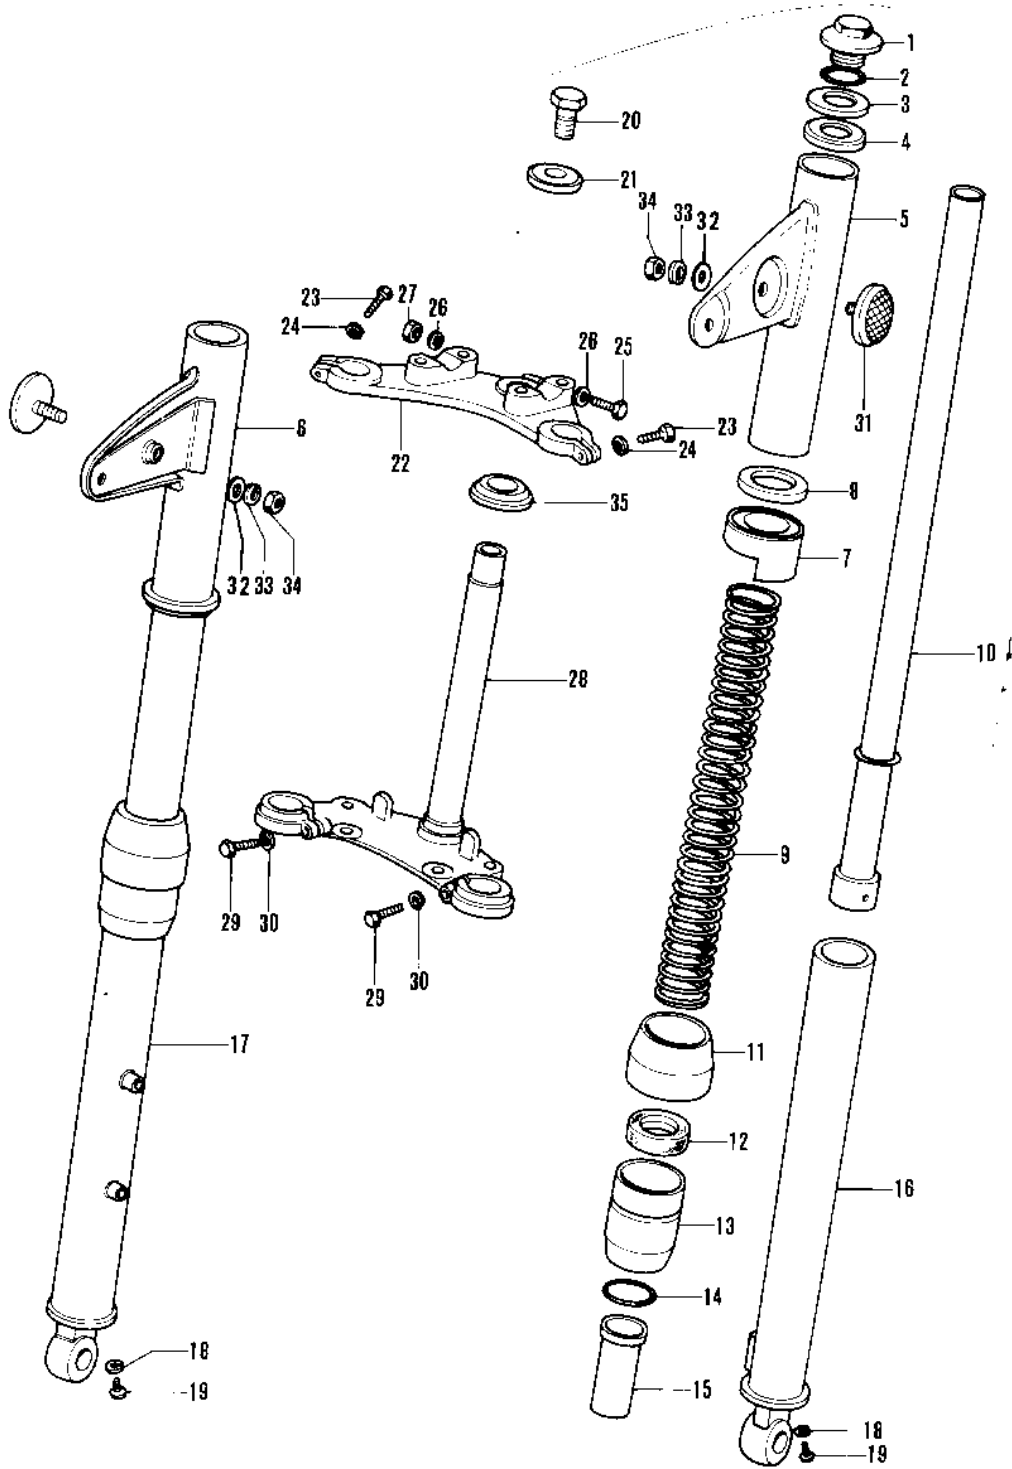

# 1974 G5-B PARTS DIAGRAM

FRONT FORK (72-73 G5-A)

# 1974 G5-B PARTS LIST

## FRONT FORK ('72-'73 G5-A)

ITEM NAME	PART NUMBER	QUANTITY
FORK-FRONT,F.BLACK (Ref # 1~30)	44001-100-21	
BOLT-FORK TOP (Ref # 1)	44041-036	
'O' RING INNER TUBE (Ref # 2)	44046-014	
GASKET-FORK COVER (Ref # 3)	44045-037	
WASHER-FORK COVER (Ref # 4)	44043-046	
COVER-L.H FORK,F.BLK (Ref # 5)	44033-051-21	
COVER-R.H FORK F BLK (Ref # 6)	44034-051-21	
GUIDE-FORK COVER (Ref # 7)	44030-010	
GASKET FORK COVER (Ref # 8)	44045-012	
SPRING-FORK (Ref # 9)	44026-040	
TUBE-FORK INNER (Ref # 10)	44013-034	
DUST SHIELD FORK (Ref # 11)	44010-006	
OIL SEAL (Ref # 12)	92049-1049	
NUT FORK OUTER TUBE (Ref # 13)	44007-007	
'O' RING OUTER TUBE (Ref # 14)	44046-012	
GUIDE-FORK INNER TUBE (Ref # 15)	44015-013	
TUBE,LH,FORK OUTER (Ref # 16)	44005-043	
TUBE,RH,FORK OUTER (Ref # 17)	44006-041	
GASKET FORK DRAIN PLG (Ref # 18)	44045-002	
SCREW PAN HEAD 4X8 (Ref # 19)	220B0408	
BOLT STRNG STEM HEAD (Ref # 20)	44041-007	
WASHER STRNG STEM HD (Ref # 21)	44043-016	
HEAD-STEERING STEM (Ref # 22)	44039-047	
BOLT-STEERING STEM HD (Ref # 23)	44041-044	
WASHER SPRING 8MM (Ref # 24)	461F0800	
BOLT-HEX HEAD.8M/M (Ref # 25)	44041-045	
WASHER PLAIN 8MM (Ref # 26)	410B0800	
NUT,LOCK,8MM (Ref # 27)	92015-1124	
STEM-STEERING (Ref # 28)	44037-052	

# 1974 G5-B PARTS LIST

FRONT FORK (72-73 G5-A)

ITEM NAME	PART NUMBER	QUANTITY
BOLT PINCH (Ref # 29)	44041-010	
WASHER SPRING 10MM (Ref # 30)	461F1000	
REFLECTOR-REFLEX,FRNT (Ref # 31)	28001-011	
WASHER PLAIN 5MM (Ref # 32)	411B0500	
WASHER SPRING 5MM (Ref # 33)	461F0500	
NUT,5MM (Ref # 34)	311B0500	
CONE LOWER BEARING (Ref # 35)	92047-004	