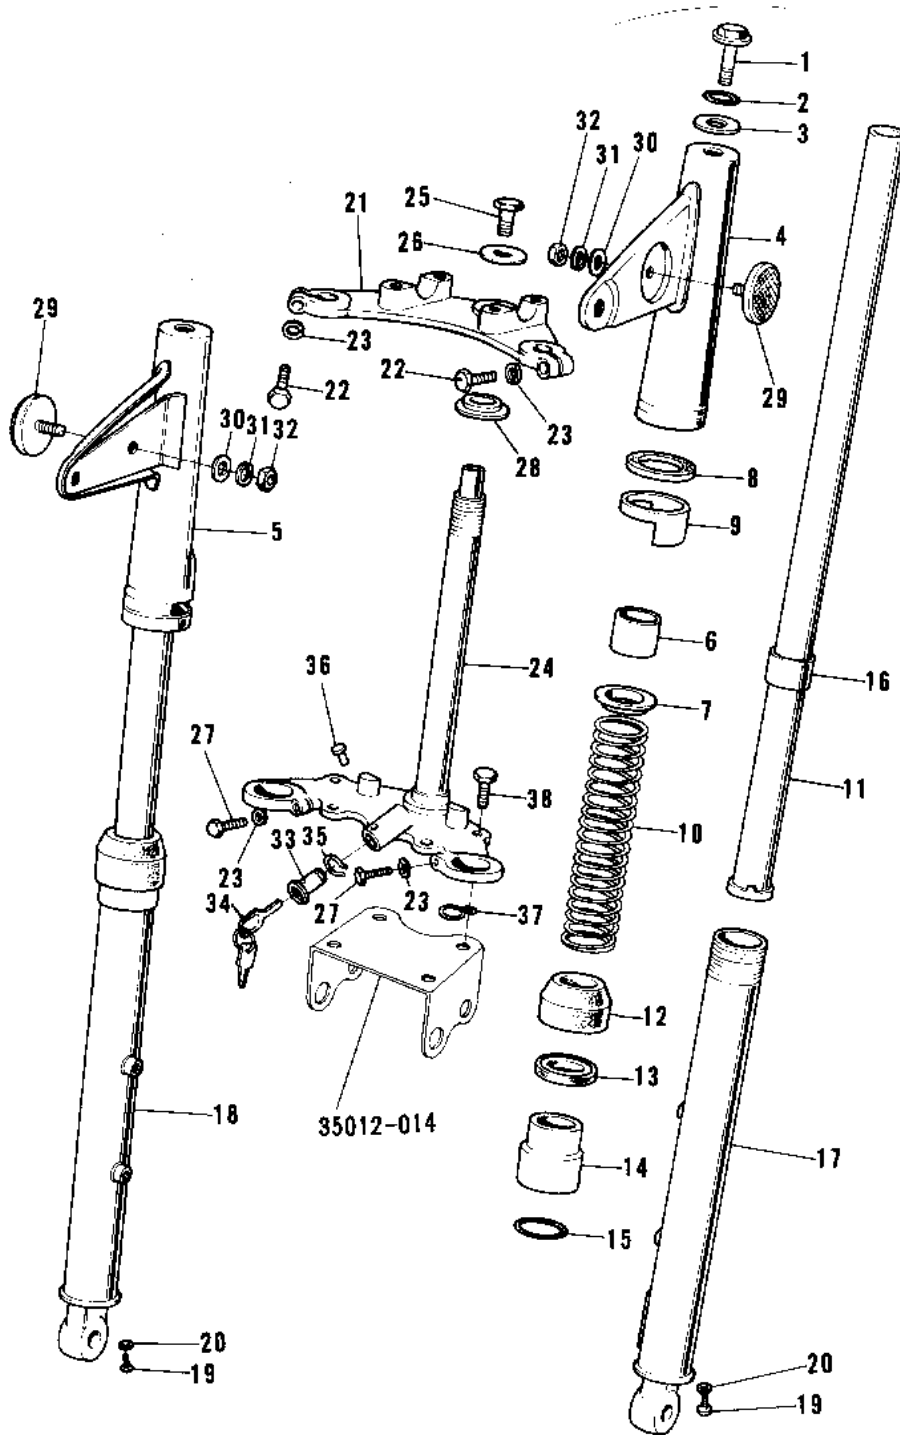

1975 G5-C PARTS DIAGRAM

FRONT FORK (72-73 G5)

1975 G5-C PARTS LIST

FRONT FORK ('72-'73 G5)

ITEM NAME	PART NUMBER	QUANTITY
FRONT FORK ASY,BLACK (Ref # 1~27)	44001-079-21	
FORK-FRONT,BLACK (Ref # 1~27)	44001-091-21	
BOLT-FORK TOP (Ref # 1)	44041-036	
'O' RING FORK FIT BLT (Ref # 2)	44046-013	
WASHER FORK COVER (Ref # 3)	44043-035	
COVER-LH FORK,BLACK (Ref # 4)	44033-044-21	
COVER-RH FORK,BLACK (Ref # 5)	44034-043-21	
SPACER-FRK SPRG GUIDE (Ref # 6)	44028-024	
GUIDE-FORK SPRING (Ref # 7)	44029-020	
GASKET FORK COVER (Ref # 8)	44045-012	
GUIDE-FORK COVER (Ref # 9)	44064-003	
SPRING-FORK (Ref # 10)	44026-039	
TUBE-FORK INNER (Ref # 11)	44013-033	
DUST SHIELD FORK (Ref # 12)	44010-006	
OIL SEAL (Ref # 13)	92049-1049	
NUT FORK OUTER TUBE (Ref # 14)	44007-007	
'O' RING OUTER TUBE (Ref # 15)	44046-012	
GUIDE FORK INNER TUBE (Ref # 16)	44015-012	
TUBE,LH,FORK OUTER (Ref # 17)	44005-042	
TUBE,RH,FORK OUTER (Ref # 18)	44006-040	
SCREW PAN HEAD 4X8 (Ref # 19)	220B0408	
GASKET FORK DRAIN PLG (Ref # 20)	44045-002	
HEAD-STEERING STEM (Ref # 21)	44039-041	
BOLT-HEX HEAD 10MM (Ref # 22)	44041-039	
WASHER SPRING 10MM (Ref # 23)	461F1000	
STEM-STEERING (Ref # 24)	44037-044	
BOLT STRNG STEM HEAD (Ref # 25)	44041-007	
WASHER STRNG STEM HD (Ref # 26)	44043-016	
BOLT PINCH (Ref # 27)	44041-010	

1975 G5-C PARTS LIST

FRONT FORK (72-73 G5)

ITEM NAME	PART NUMBER	QUANTITY
CONE LOWER BEARING (Ref # 28)	92047-004	
REFLECTOR-REFLEX,FRNT (Ref # 29)	28001-011	
WASHER PLAIN 5MM (Ref # 30)	411B0500	
WASHER SPRING 5MM (Ref # 31)	461F0500	
NUT,5MM (Ref # 32)	311B0500	
STRNG LOCK ASSY (OPT) (Ref # 33,34)	27016-026	
KEY SET,#170 (Ref # 34)	27008-042-70	
KEY SET,#171 (Ref # 34)	27008-042-71	
KEY SET,#172 (Ref # 34)	27008-042-72	
KEY SET,#173 (Ref # 34)	27008-042-73	
KEY SET,#174 (Ref # 34)	27008-042-74	
CIRCLIP-STEERING LOCK (Ref # 35)	92033-024	
SCREW RIVET (Ref # 36)	92099-001	
CLAMP-CABLE (Ref # 37)	92037-046	
BOLT,6X10 (Ref # 38)	112G0610	
BOLT,6X10 (Ref # 38)	112G0610	