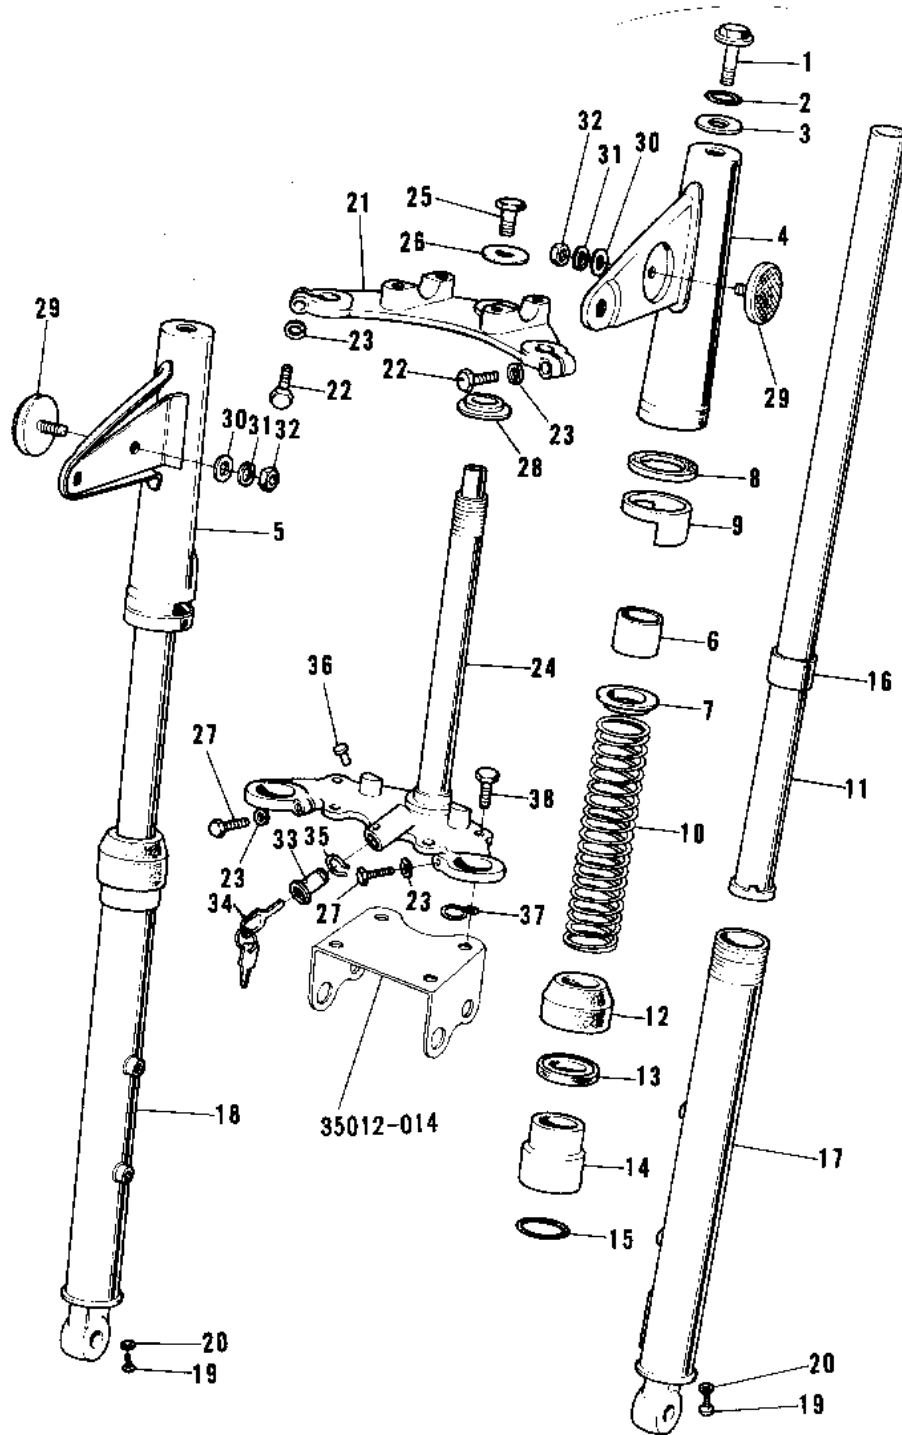

1975 G5-C

PARTS DIAGRAM

FRONT FORK ('72-'73 G5)

1975 G5-C

PARTS LIST

FRONT FORK ('72-'73 G5)

ITEM NAME	PART NUMBER	QUANTITY
FRONT FORK ASY,BLACK (Ref # 1~27)	44001-079-21	
FORK-FRONT,BLACK (Ref # 1~27)	44001-091-21	
BOLT-FORK TOP (Ref # 1)	44041-036	
'O' RING FORK FIT BLT (Ref # 2)	44046-013	
WASHER FORK COVER (Ref # 3)	44043-035	
COVER-LH FORK,BLACK (Ref # 4)	44033-044-21	
COVER-RH FORK,BLACK (Ref # 5)	44034-043-21	
SPACER-FRK SPRG GUIDE (Ref # 6)	44028-024	
GUIDE-FORK SPRING (Ref # 7)	44029-020	
GASKET FORK COVER (Ref # 8)	44045-012	
GUIDE-FORK COVER (Ref # 9)	44064-003	
SPRING-FORK (Ref # 10)	44026-039	
TUBE-FORK INNER (Ref # 11)	44013-033	
DUST SHIELD FORK (Ref # 12)	44010-006	
OIL SEAL (Ref # 13)	92049-1049	
NUT FORK OUTER TUBE (Ref # 14)	44007-007	
'O' RING OUTER TUBE (Ref # 15)	44046-012	
GUIDE FORK INNER TUBE (Ref # 16)	44015-012	
TUBE,LH,FORK OUTER (Ref # 17)	44005-042	
TUBE,RH,FORK OUTER (Ref # 18)	44006-040	
SCREW PAN HEAD 4X8 (Ref # 19)	220B0408	
GASKET FORK DRAIN PLG (Ref # 20)	44045-002	
HEAD-STEERING STEM (Ref # 21)	44039-041	
BOLT-HEX HEAD 10MM (Ref # 22)	44041-039	
WASHER SPRING 10MM (Ref # 23)	461F1000	
STEM-STEERING (Ref # 24)	44037-044	
BOLT STRNG STEM HEAD (Ref # 25)	44041-007	
WASHER STRNG STEM HD (Ref # 26)	44043-016	
BOLT PINCH (Ref # 27)	44041-010	

1975 G5-C

PARTS LIST

FRONT FORK ('72-'73 G5)

ITEM NAME	PART NUMBER	QUANTITY
CONE LOWER BEARING (Ref # 28)	92047-004	
REFLECTOR-REFLEX,FRNT (Ref # 29)	28001-011	
WASHER PLAIN 5MM (Ref # 30)	411B0500	
WASHER SPRING 5MM (Ref # 31)	461F0500	
NUT,5MM (Ref # 32)	311B0500	
STRNG LOCK ASSY (OPT) (Ref # 33,34)	27016-026	
KEY SET,#170 (Ref # 34)	27008-042-70	
KEY SET,#171 (Ref # 34)	27008-042-71	
KEY SET,#172 (Ref # 34)	27008-042-72	
KEY SET,#173 (Ref # 34)	27008-042-73	
KEY SET,#174 (Ref # 34)	27008-042-74	
CIRCLIP-STEERING LOCK (Ref # 35)	92033-024	
SCREW RIVET (Ref # 36)	92099-001	
CLAMP-CABLE (Ref # 37)	92037-046	
BOLT,6X10 (Ref # 38)	112G0610	
BOLT,6X10 (Ref # 38)	112G0610	