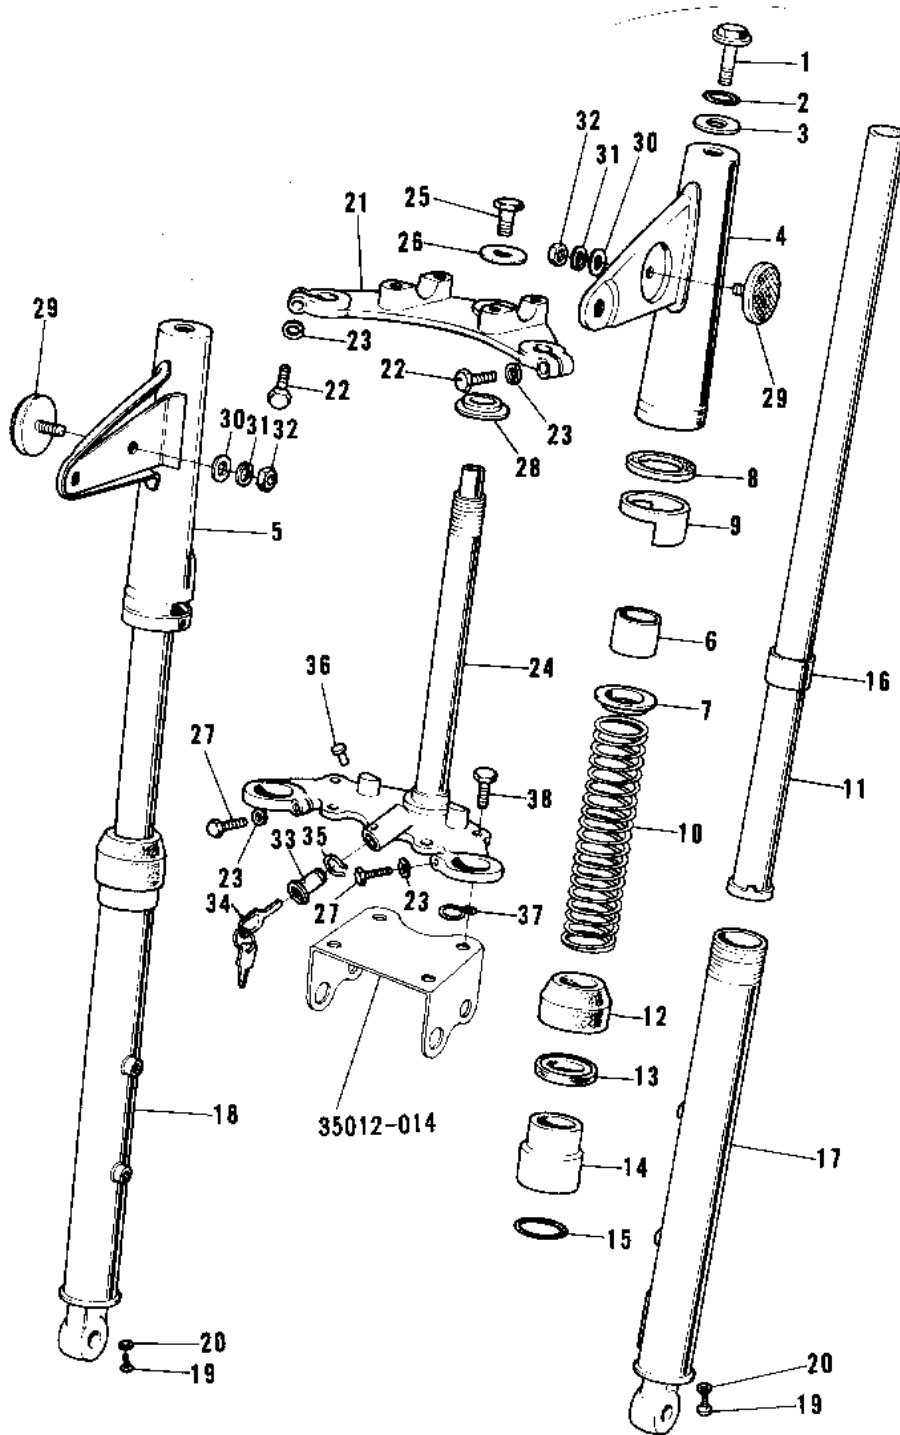

# 1975 G5-C PARTS DIAGRAM

FRONT FORK (72-73 G5)

# 1975 G5-C PARTS LIST

## FRONT FORK ('72-'73 G5)

ITEM NAME	PART NUMBER	QUANTITY
FRONT FORK ASY,BLACK (Ref # 1~27)	44001-079-21	
FORK-FRONT,BLACK (Ref # 1~27)	44001-091-21	
BOLT-FORK TOP (Ref # 1)	44041-036	
'O' RING FORK FIT BLT (Ref # 2)	44046-013	
WASHER FORK COVER (Ref # 3)	44043-035	
COVER-LH FORK,BLACK (Ref # 4)	44033-044-21	
COVER-RH FORK,BLACK (Ref # 5)	44034-043-21	
SPACER-FRK SPRG GUIDE (Ref # 6)	44028-024	
GUIDE-FORK SPRING (Ref # 7)	44029-020	
GASKET FORK COVER (Ref # 8)	44045-012	
GUIDE-FORK COVER (Ref # 9)	44064-003	
SPRING-FORK (Ref # 10)	44026-039	
TUBE-FORK INNER (Ref # 11)	44013-033	
DUST SHIELD FORK (Ref # 12)	44010-006	
OIL SEAL (Ref # 13)	92049-1049	
NUT FORK OUTER TUBE (Ref # 14)	44007-007	
'O' RING OUTER TUBE (Ref # 15)	44046-012	
GUIDE FORK INNER TUBE (Ref # 16)	44015-012	
TUBE,LH,FORK OUTER (Ref # 17)	44005-042	
TUBE,RH,FORK OUTER (Ref # 18)	44006-040	
SCREW PAN HEAD 4X8 (Ref # 19)	220B0408	
GASKET FORK DRAIN PLG (Ref # 20)	44045-002	
HEAD-STEERING STEM (Ref # 21)	44039-041	
BOLT-HEX HEAD 10MM (Ref # 22)	44041-039	
WASHER SPRING 10MM (Ref # 23)	461F1000	
STEM-STEERING (Ref # 24)	44037-044	
BOLT STRNG STEM HEAD (Ref # 25)	44041-007	
WASHER STRNG STEM HD (Ref # 26)	44043-016	
BOLT PINCH (Ref # 27)	44041-010	

## 1975 G5-C PARTS LIST