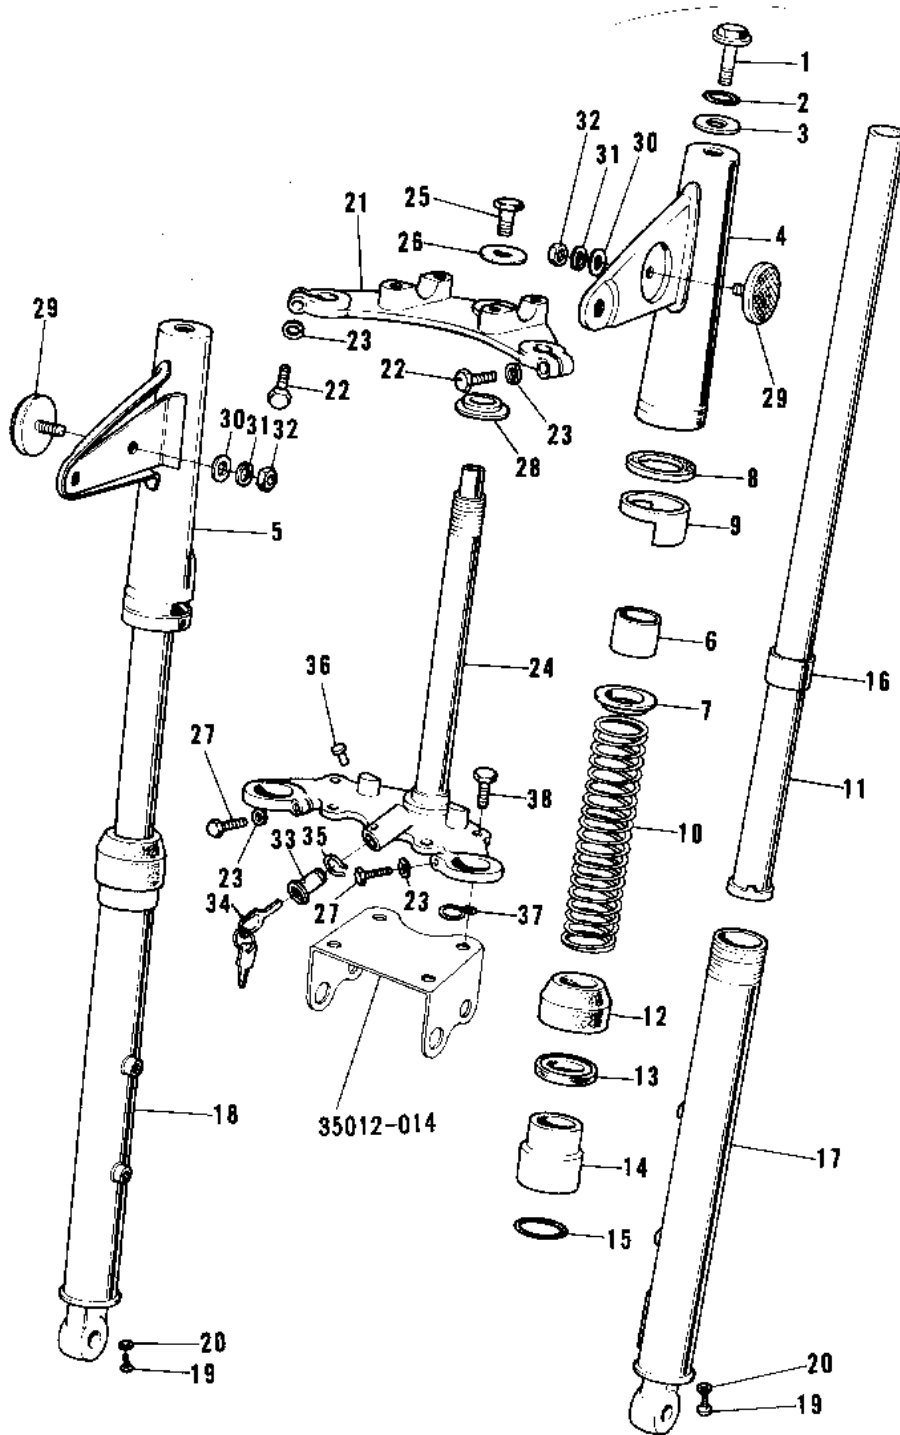

1975 G5-C PARTS DIAGRAM

FRONT FORK ('72-'73 G5)

1975 G5-C PARTS LIST

FRONT FORK ('72-'73 G5)

ITEM NAME	PART NUMBER	QUANTITY
FRONT FORK ASY,BLACK (Ref # 1~27)	44001-079-21	1
FORK-FRONT,BLACK (Ref # 1~27)	44001-091-21	1
BOLT-FORK TOP (Ref # 1)	44041-036	1
'O' RING FORK FIT BLT (Ref # 2)	44046-013	1
WASHER FORK COVER (Ref # 3)	44043-035	1
COVER-LH FORK,BLACK (Ref # 4)	44033-044-21	1
COVER-RH FORK,BLACK (Ref # 5)	44034-043-21	1
SPACER-FRK SPRG GUIDE (Ref # 6)	44028-024	1
GUIDE-FORK SPRING (Ref # 7)	44029-020	1
GASKET FORK COVER (Ref # 8)	44045-012	1
GUIDE-FORK COVER (Ref # 9)	44064-003	1
SPRING-FORK (Ref # 10)	44026-039	1
TUBE-FORK INNER (Ref # 11)	44013-033	1
DUST SHIELD FORK (Ref # 12)	44010-006	1
OIL SEAL (Ref # 13)	92049-1049	1
NUT FORK OUTER TUBE (Ref # 14)	44007-007	1
'O' RING OUTER TUBE (Ref # 15)	44046-012	1
GUIDE FORK INNER TUBE (Ref # 16)	44015-012	1
TUBE,LH,FORK OUTER (Ref # 17)	44005-042	1
TUBE,RH,FORK OUTER (Ref # 18)	44006-040	1
SCREW PAN HEAD 4X8 (Ref # 19)	220B0408	1
GASKET FORK DRAIN PLG (Ref # 20)	44045-002	1
HEAD-STEERING STEM (Ref # 21)	44039-041	1
BOLT-HEX HEAD 10MM (Ref # 22)	44041-039	1
WASHER SPRING 10MM (Ref # 23)	461F1000	1
STEM-STEERING (Ref # 24)	44037-044	1
BOLT STRNG STEM HEAD (Ref # 25)	44041-007	1
WASHER STRNG STEM HD (Ref # 26)	44043-016	1
BOLT PINCH (Ref # 27)	44041-010	1

1975 G5-C PARTS LIST

FRONT FORK ('72-'73 G5)

ITEM NAME	PART NUMBER	QUANTITY
CONE LOWER BEARING (Ref # 28)	92047-004	1
REFLECTOR-REFLEX,FRNT (Ref # 29)	28001-011	1
WASHER PLAIN 5MM (Ref # 30)	411B0500	1
WASHER SPRING 5MM (Ref # 31)	461F0500	1
NUT,5MM (Ref # 32)	311B0500	1
STRNG LOCK ASSY (OPT) (Ref # 33,34)	27016-026	1
KEY SET,#170 (Ref # 34)	27008-042-70	1
KEY SET,#171 (Ref # 34)	27008-042-71	1
KEY SET,#172 (Ref # 34)	27008-042-72	1
KEY SET,#173 (Ref # 34)	27008-042-73	1
KEY SET,#174 (Ref # 34)	27008-042-74	1
CIRCLIP-STEERING LOCK (Ref # 35)	92033-024	1
SCREW RIVET (Ref # 36)	92099-001	1
CLAMP-CABLE (Ref # 37)	92037-046	1
BOLT,6X10 (Ref # 38)	112G0610	2