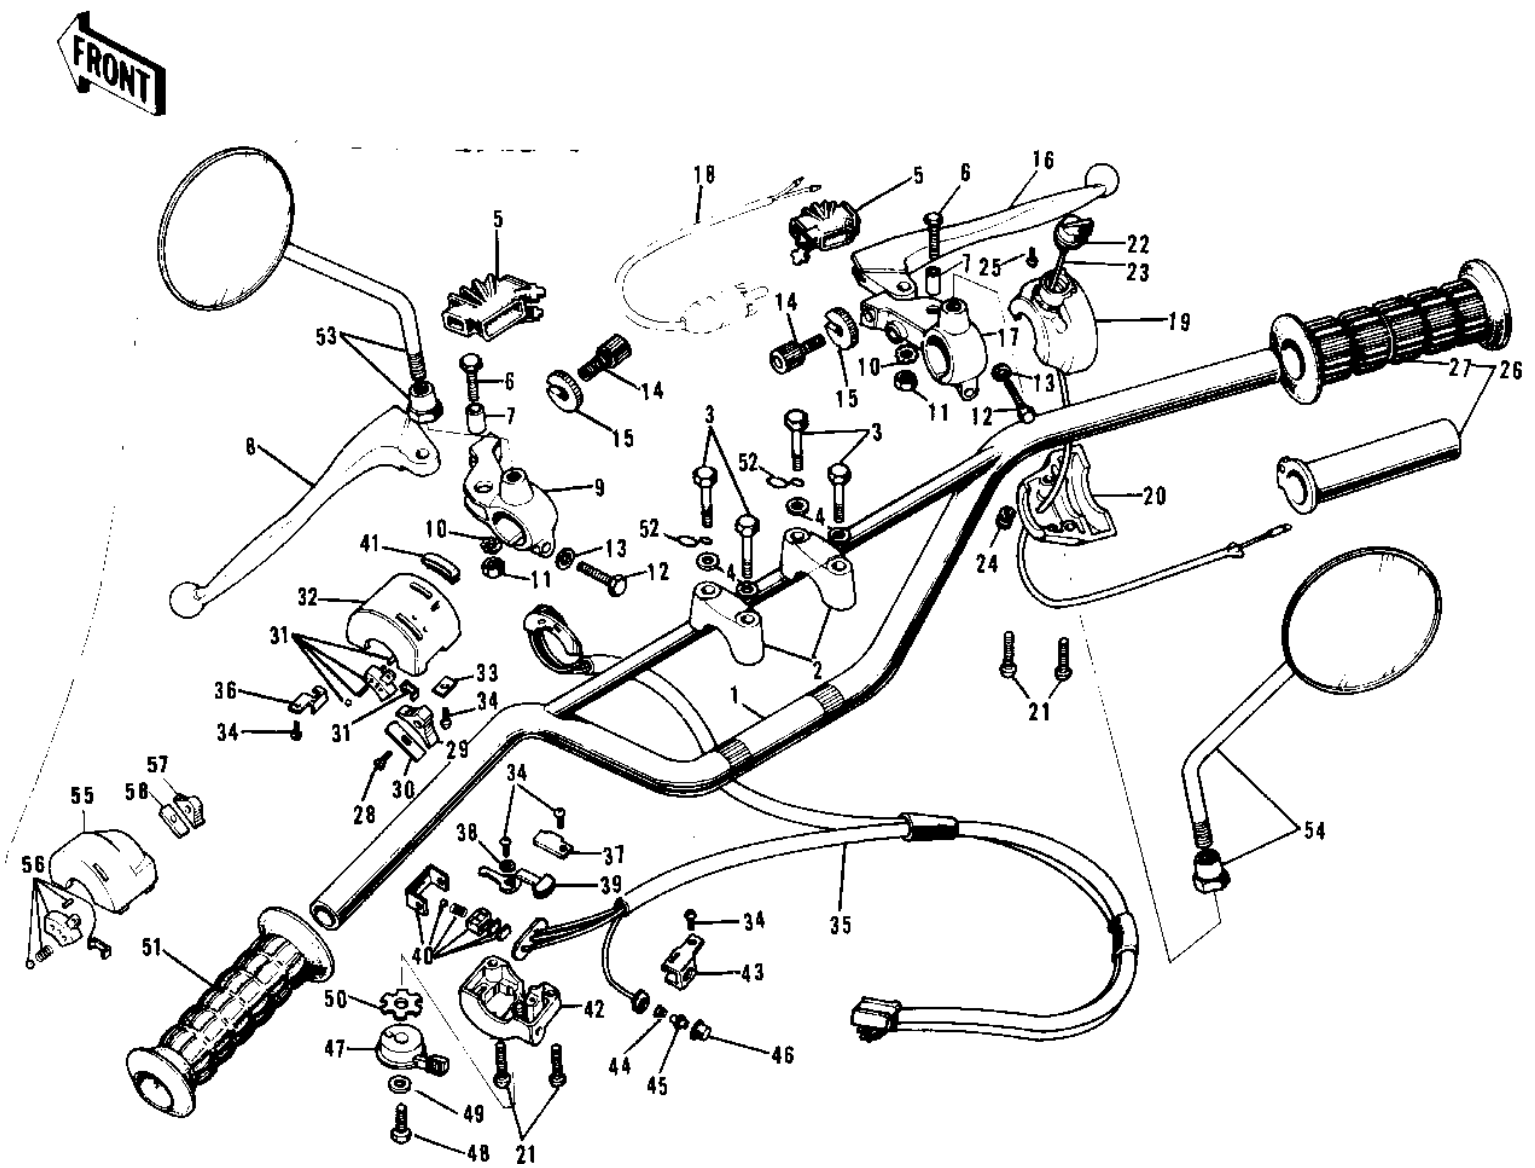

## 1975 G5-C PARTS LIST

HANDLEBAR ('72-'73 G5-A)

ITEM NAME	PART NUMBER	QUANTITY
HANDLEBAR (Ref # 1)	46004-018	1
HOLDER-HANDLEBAR (Ref # 2)	46012-008	1
BOLT 8X38 (Ref # 3)	92001-1405	1
WASHER SPRING 8MM (Ref # 4)	461F0800	1
DUST COVER (Ref # 5)	46071-002	1
BOLT HEX HEAD 5X20 (Ref # 6)	92007-020	1
COLLAR LEVER (Ref # 7)	46059-011	1
LEVER-CLUTCH (Ref # 8)	46092-015	1
HOLDER-CLUTCH LEV,BLK (Ref # 9)	46094-011-21	1
WASHER LOCK 5MM (Ref # 10)	464H0500	1
NUT 5MM (Ref # 11)	312B0500	1
BOLT HEX HEAD 6X25 (Ref # 12)	110N0625	1
WASHER PLAIN 6MM (Ref # 13)	410B0600	2
SCREW,CABLE ADJUST (Ref # 14)	46055-010	1
NUT-LOCK (Ref # 15)	46056-005	1
LEVER FRONT BRAKE (Ref # 16)	46058-004	1
HOLDER-FR BRK LEV,BLK (Ref # 17)	46060-009-21	1
SWITCH-FR. BRAKE LAMP (Ref # 18)	27021-004	1
CASE ASSY,R.H,BLACK (Ref # 19~27)	46018-020-10	1
CASE-RH UPPER (Ref # 19)	46041-008	1
CASE-RH LOWER (Ref # 20)	46023-008	1
SCREW, PAN HEAD, 5 X 25 (Ref # 21)	220B0525A	1
SWITCH-ENGINE STOP (Ref # 22)	46027-008	1
WIRING HARNESS-STP SW (Ref # 23)	46082-021	1
GROMMET-WIRING HARNES (Ref # 24)	92071-060	1
SCREW PAN HEAD 3X5 (Ref # 25)	220B0305A	2
GRIP ASSY-THROTTLE (Ref # 26,27)	46019-020	1
RUBBER-R.H. GRIP (Ref # 27)	46061-013	1
CASE ASSY-L.H. (Ref # 21,28~)	46091-007	1