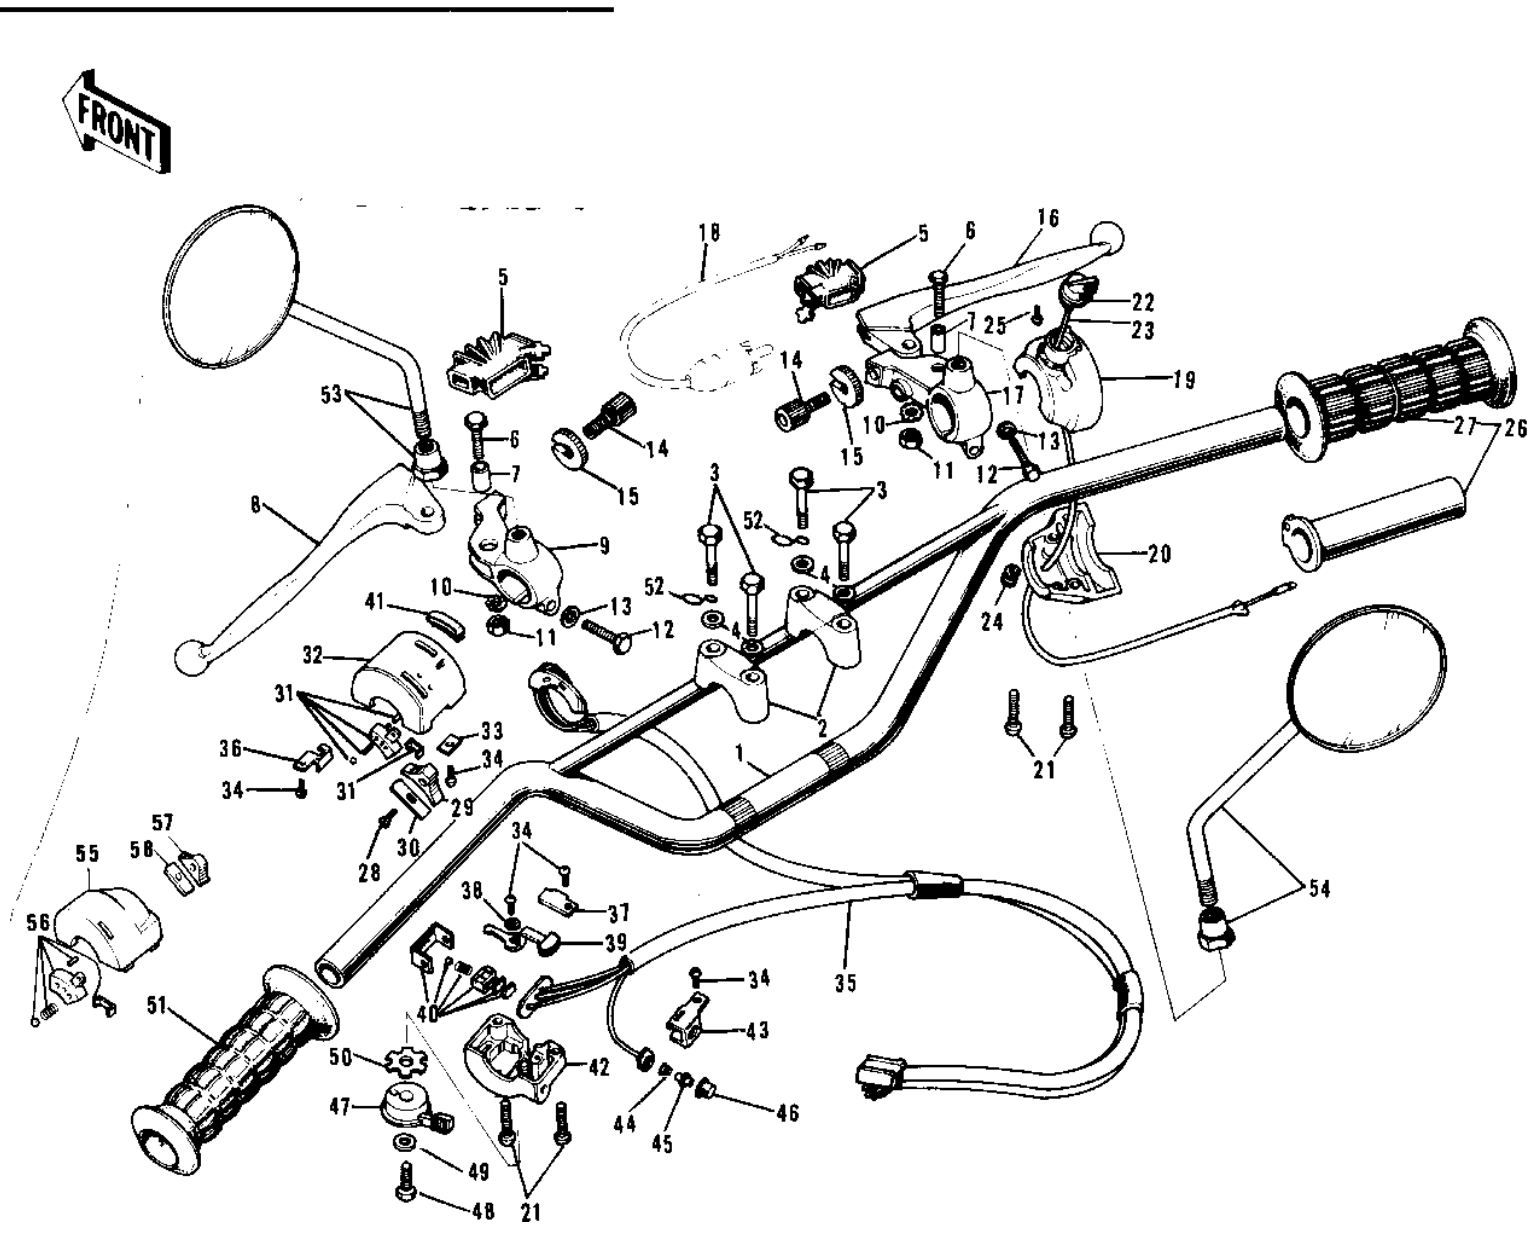

1975 G5-C PARTS DIAGRAM

HANDLEBAR ('72-'73 G5-A)