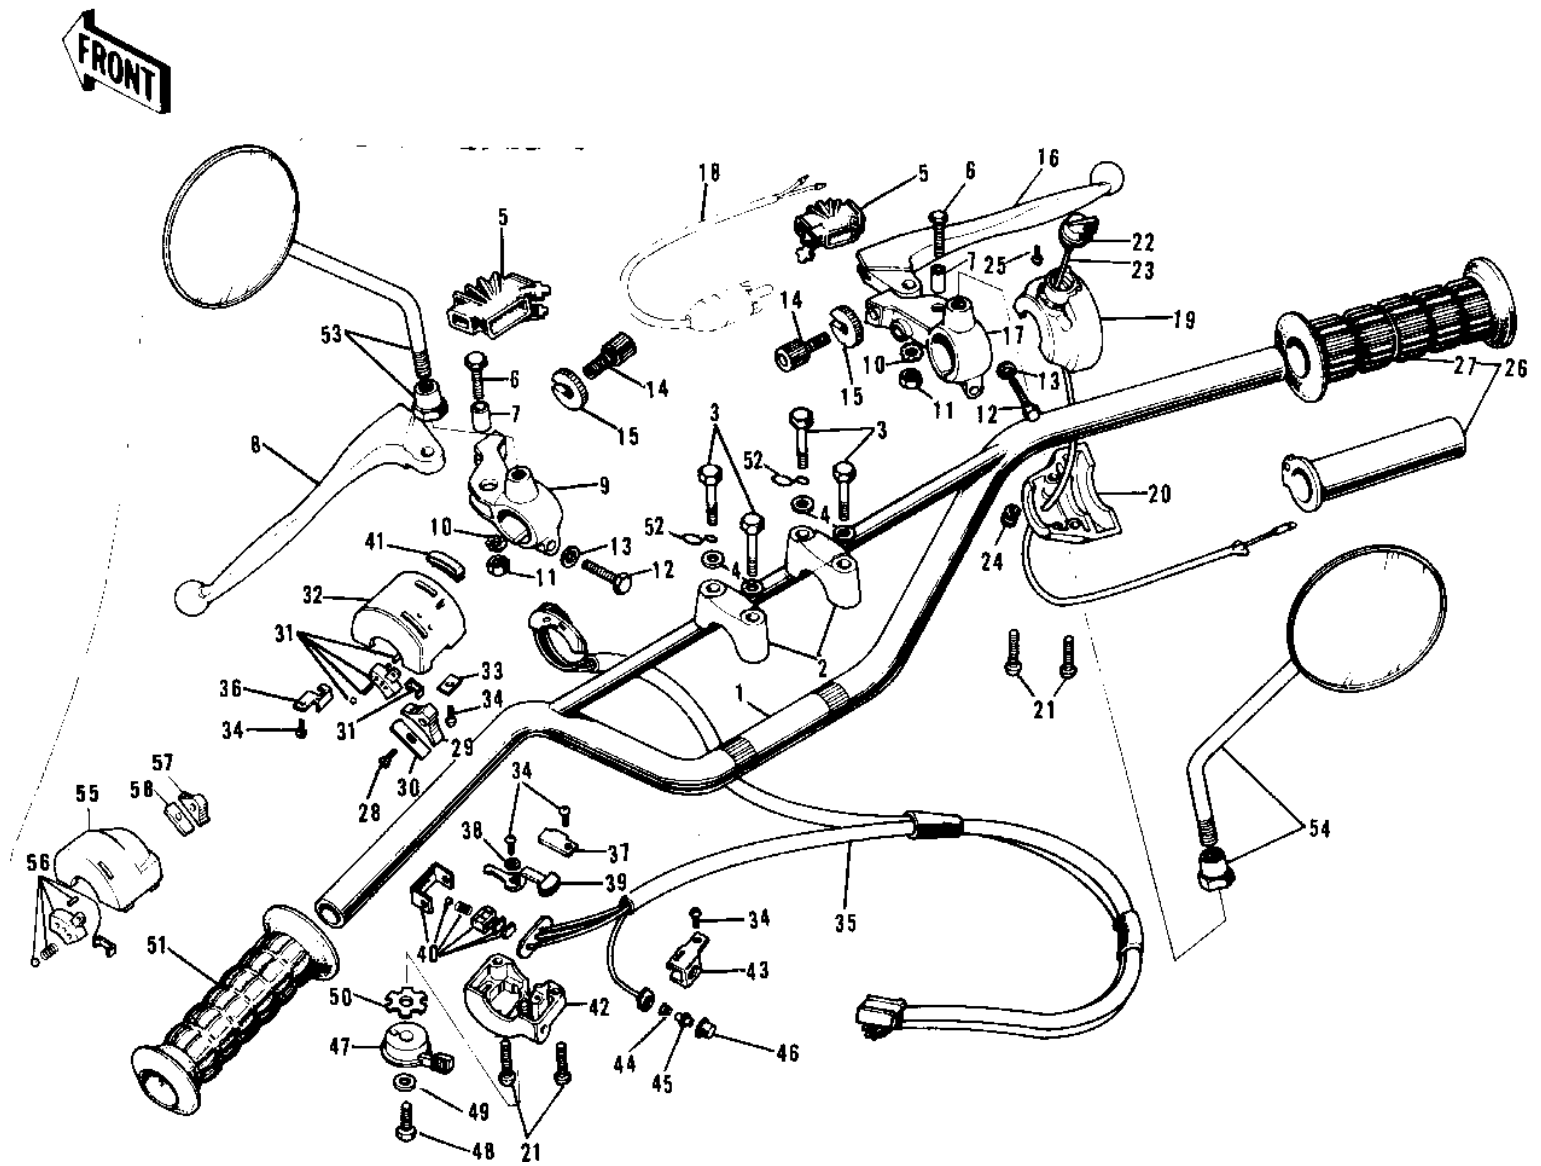

1973 G5-A

PARTS DIAGRAM

HANDLEBAR ('72-'73 G5-A)

1973 G5-A

PARTS LIST

HANDLEBAR ('72-'73 G5-A)

ITEM NAME	PART NUMBER	QUANTITY
HANDLEBAR (Ref # 1)	46004-018	
HOLDER-HANDLEBAR (Ref # 2)	46012-008	
BOLT 8X38 (Ref # 3)	92001-1405	
WASHER SPRING 8MM (Ref # 4)	461F0800	
DUST COVER (Ref # 5)	46071-002	
BOLT HEX HEAD 5X20 (Ref # 6)	92007-020	
COLLAR LEVER (Ref # 7)	46059-011	
LEVER-CLUTCH (Ref # 8)	46092-015	
HOLDER-CLUTCH LEV,BLK (Ref # 9)	46094-011-21	
WASHER LOCK 5MM (Ref # 10)	464H0500	
NUT 5MM (Ref # 11)	312B0500	
BOLT HEX HEAD 6X25 (Ref # 12)	110N0625	
WASHER PLAIN 6MM (Ref # 13)	410B0600	
SCREW,CABLE ADJUST (Ref # 14)	46055-010	
NUT-LOCK (Ref # 15)	46056-005	
LEVER FRONT BRAKE (Ref # 16)	46058-004	
HOLDER-FR BRK LEV,BLK (Ref # 17)	46060-009-21	
SWITCH-FR. BRAKE LAMP (Ref # 18)	27021-004	
CASE ASSY,R.H,BLACK (Ref # 19~27)	46018-020-10	
CASE-RH UPPER (Ref # 19)	46041-008	
CASE-RH LOWER (Ref # 20)	46023-008	
SCREW, PAN HEAD, 5 X 25 (Ref # 21)	220B0525A	
SWITCH-ENGINE STOP (Ref # 22)	46027-008	
WIRING HARNESS-STP SW (Ref # 23)	46082-021	
GROMMET-WIRING HARNES (Ref # 24)	92071-060	
SCREW PAN HEAD 3X5 (Ref # 25)	220B0305A	
GRIP ASSY-THROTTLE (Ref # 26,27)	46019-020	
RUBBER-R.H. GRIP (Ref # 27)	46061-013	
CASE ASSY-L.H. (Ref # 21,28~)	46091-007	