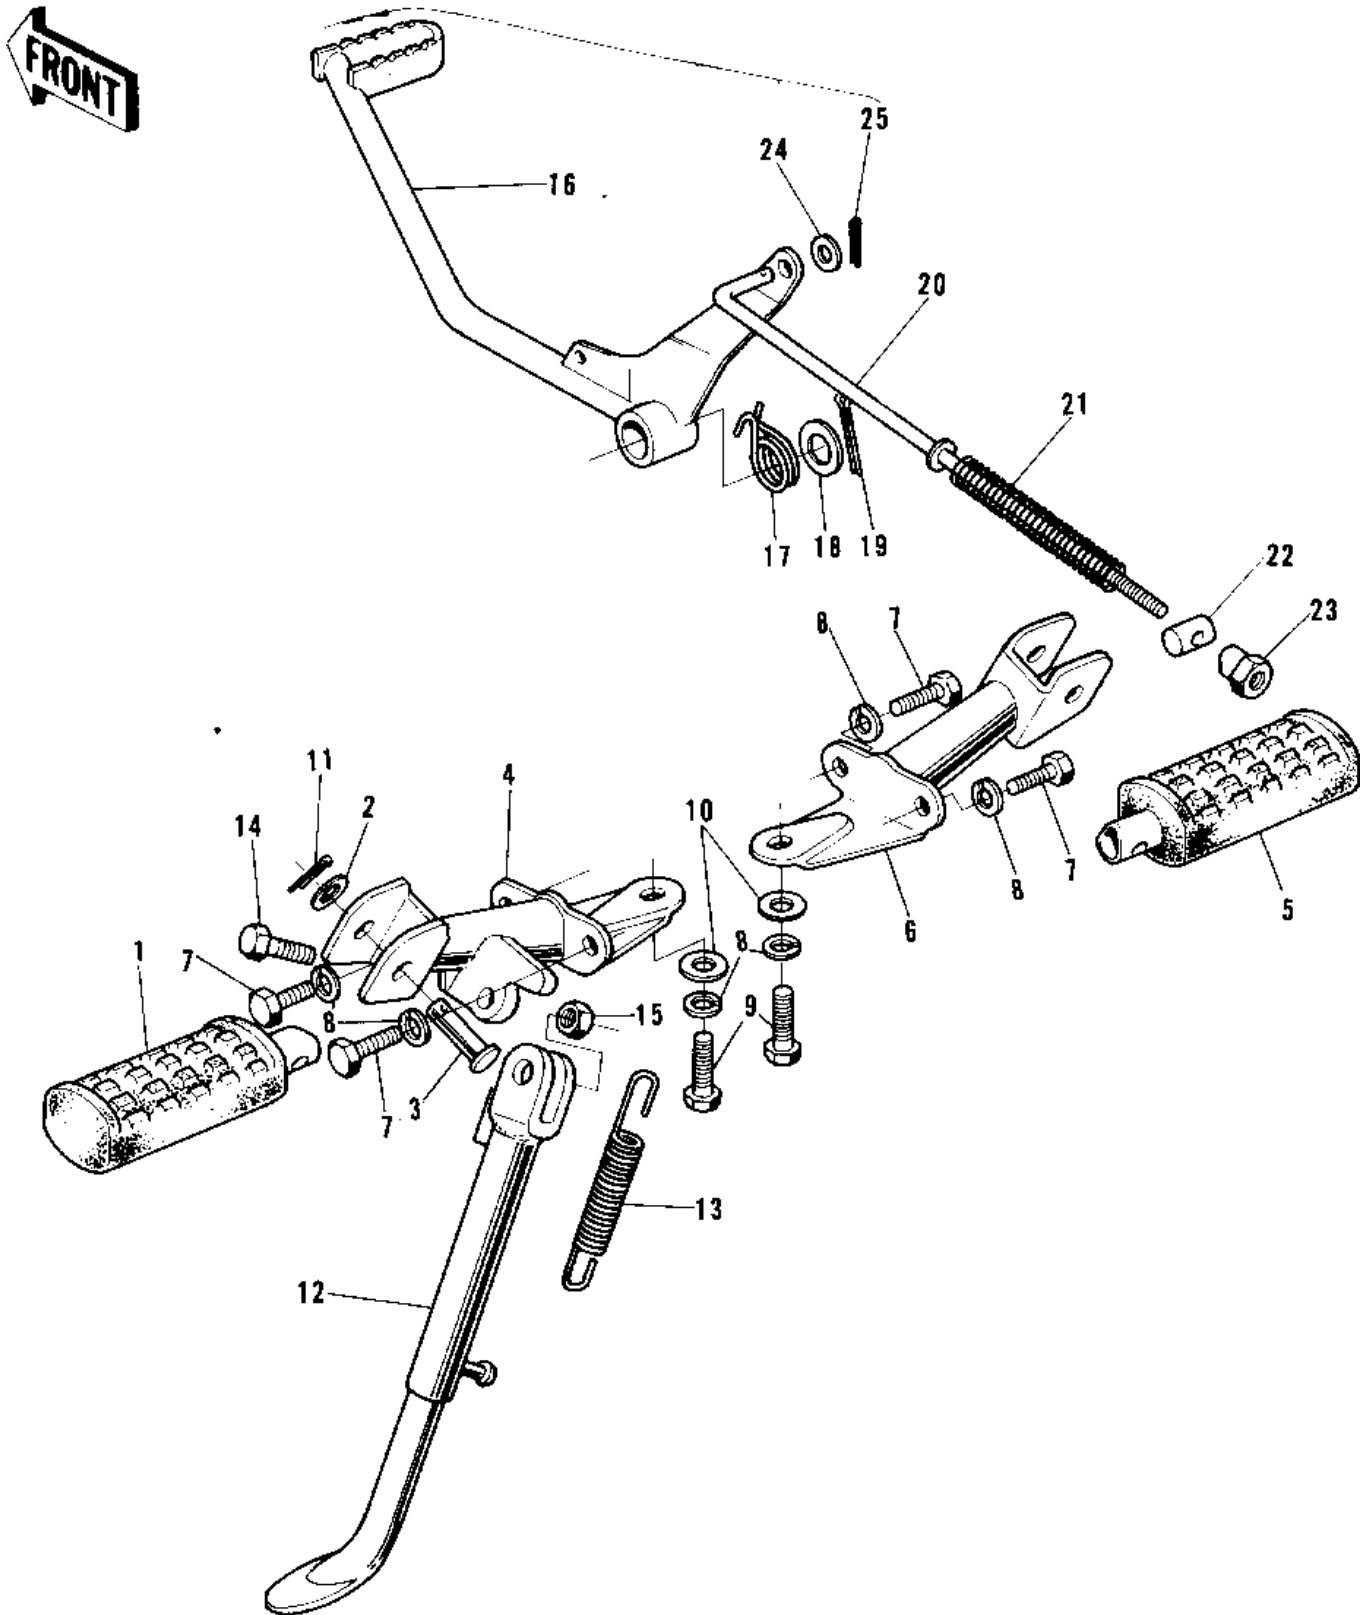

1974 G5-B

PARTS DIAGRAM

FOOTRESTS/STAND/BRAKE PEDAL ('72-'73 G5-

1974 G5-B

PARTS LIST

FOOTRESTS/STAND/BRAKE PEDAL ('72-'73 G5-

ITEM NAME	PART NUMBER	QUANTITY
STEP-ASSY,FR,LH (Ref # 1)	34027-1114	
WASHER PL 22.5X36X2.3 (Ref # 2)	92022-204	
PIN-FOOTREST BAR FIT (Ref # 3)	92043-080	
HOLDER-FOTREST BAR,LH (Ref # 4)	34003-030	
STEP-ASSY,FR,RH (Ref # 5)	34027-1115	
HOLDER-FOTREST BAR,RH (Ref # 6)	34003-031	
BOLT HEX HEAD 8X14 (Ref # 7)	110G0814	
WASHER SPRING 8MM (Ref # 8)	461F0800	
BOLT-SMALL-UPSET,8X16 (Ref # 9)	115G0816	
WASHER PLAIN 8MM (Ref # 10)	410B0800	
PIN COTTER 2.5X16 (Ref # 11)	550D2516	
STAND-SIDE (Ref # 12)	34024-037	
STAND-SIDE (Ref # 12)	34024-037	
SPRING MAIN STAND (Ref # 13)	34023-005	
BOLT,10X28 (Ref # 14)	113G1028	
NUT 10MM (Ref # 15)	315B1000	
PEDAL-BRAKE,BLACK (Ref # 16)	43001-042-10	
SPRING-BRAKE PEDAL (Ref # 17)	43005-020	
WASHER BRAKE PEDAL (Ref # 18)	92022-085	
PIN COTTER 3.0X30 (Ref # 19)	550D3030	
BRAKE ROD ASSY (Ref # 20~23)	43010-5001	
ROD ASSY-BRAKE (Ref # 20~23)	43010-012	
SPRING,BRAKE ROD (Ref # 21)	43012-001	
PIN BRAKE (Ref # 22)	92043-039	
NUT-BRAKE ROD ADJUST (Ref # 23)	92015-042	
WASHER PLAIN 5MM (Ref # 24)	410B0500	
PIN COTTER 2.0X15 (Ref # 25)	550D2015	
PIN-BRAKE CABLE FIT (Ref # 26)	92043-092	
WASHER PLAIN 6MM (Ref # 27)	410B0600	