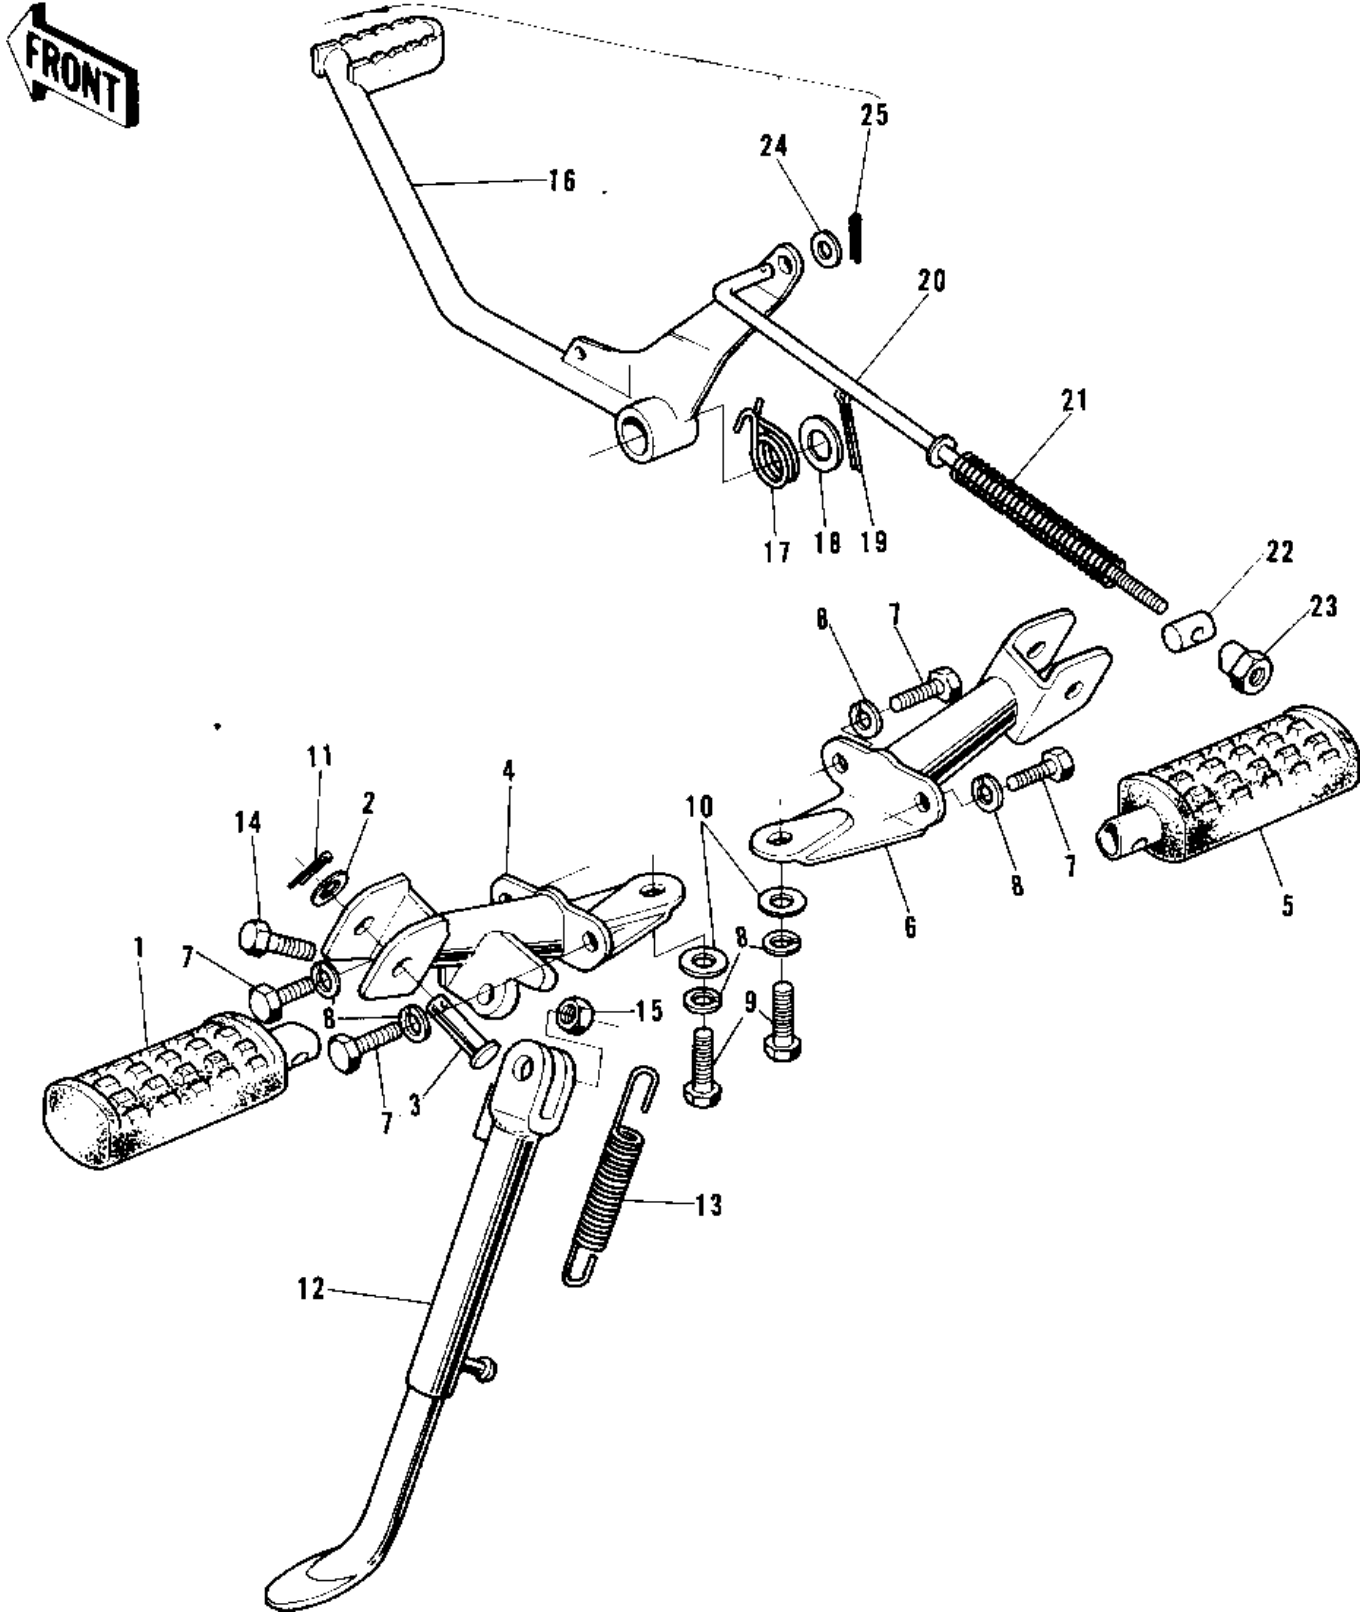

1974 G5-B PARTS DIAGRAM

FOOTRESTS/STAND/BRAKE PEDAL ('72-'73 G5-

1974 G5-B PARTS LIST

FOOTRESTS/STAND/BRAKE PEDAL ('72-'73 G5-

ITEM NAME	PART NUMBER	QUANTITY
STEP-ASSY,FR,LH (Ref # 1)	34027-1114	
WASHER PL 22.5X36X2.3 (Ref # 2)	92022-204	
PIN-FOOTREST BAR FIT (Ref # 3)	92043-080	
HOLDER-FOTREST BAR,LH (Ref # 4)	34003-030	
STEP-ASSY,FR,RH (Ref # 5)	34027-1115	
HOLDER-FOTREST BAR,RH (Ref # 6)	34003-031	
BOLT HEX HEAD 8X14 (Ref # 7)	110G0814	
WASHER SPRING 8MM (Ref # 8)	461F0800	
BOLT-SMALL-UPSET,8X16 (Ref # 9)	115G0816	
WASHER PLAIN 8MM (Ref # 10)	410B0800	
PIN COTTER 2.5X16 (Ref # 11)	550D2516	
STAND-SIDE (Ref # 12)	34024-037	
STAND-SIDE (Ref # 12)	34024-037	
SPRING MAIN STAND (Ref # 13)	34023-005	
BOLT,10X28 (Ref # 14)	113G1028	
NUT 10MM (Ref # 15)	315B1000	
PEDAL-BRAKE,BLACK (Ref # 16)	43001-042-10	
SPRING-BRAKE PEDAL (Ref # 17)	43005-020	
WASHER BRAKE PEDAL (Ref # 18)	92022-085	
PIN COTTER 3.0X30 (Ref # 19)	550D3030	
BRAKE ROD ASSY (Ref # 20~23)	43010-5001	
ROD ASSY-BRAKE (Ref # 20~23)	43010-012	
SPRING,BRAKE ROD (Ref # 21)	43012-001	
PIN BRAKE (Ref # 22)	92043-039	
NUT-BRAKE ROD ADJUST (Ref # 23)	92015-042	
WASHER PLAIN 5MM (Ref # 24)	410B0500	
PIN COTTER 2.0X15 (Ref # 25)	550D2015	
PIN-BRAKE CABLE FIT (Ref # 26)	92043-092	
WASHER PLAIN 6MM (Ref # 27)	410B0600	