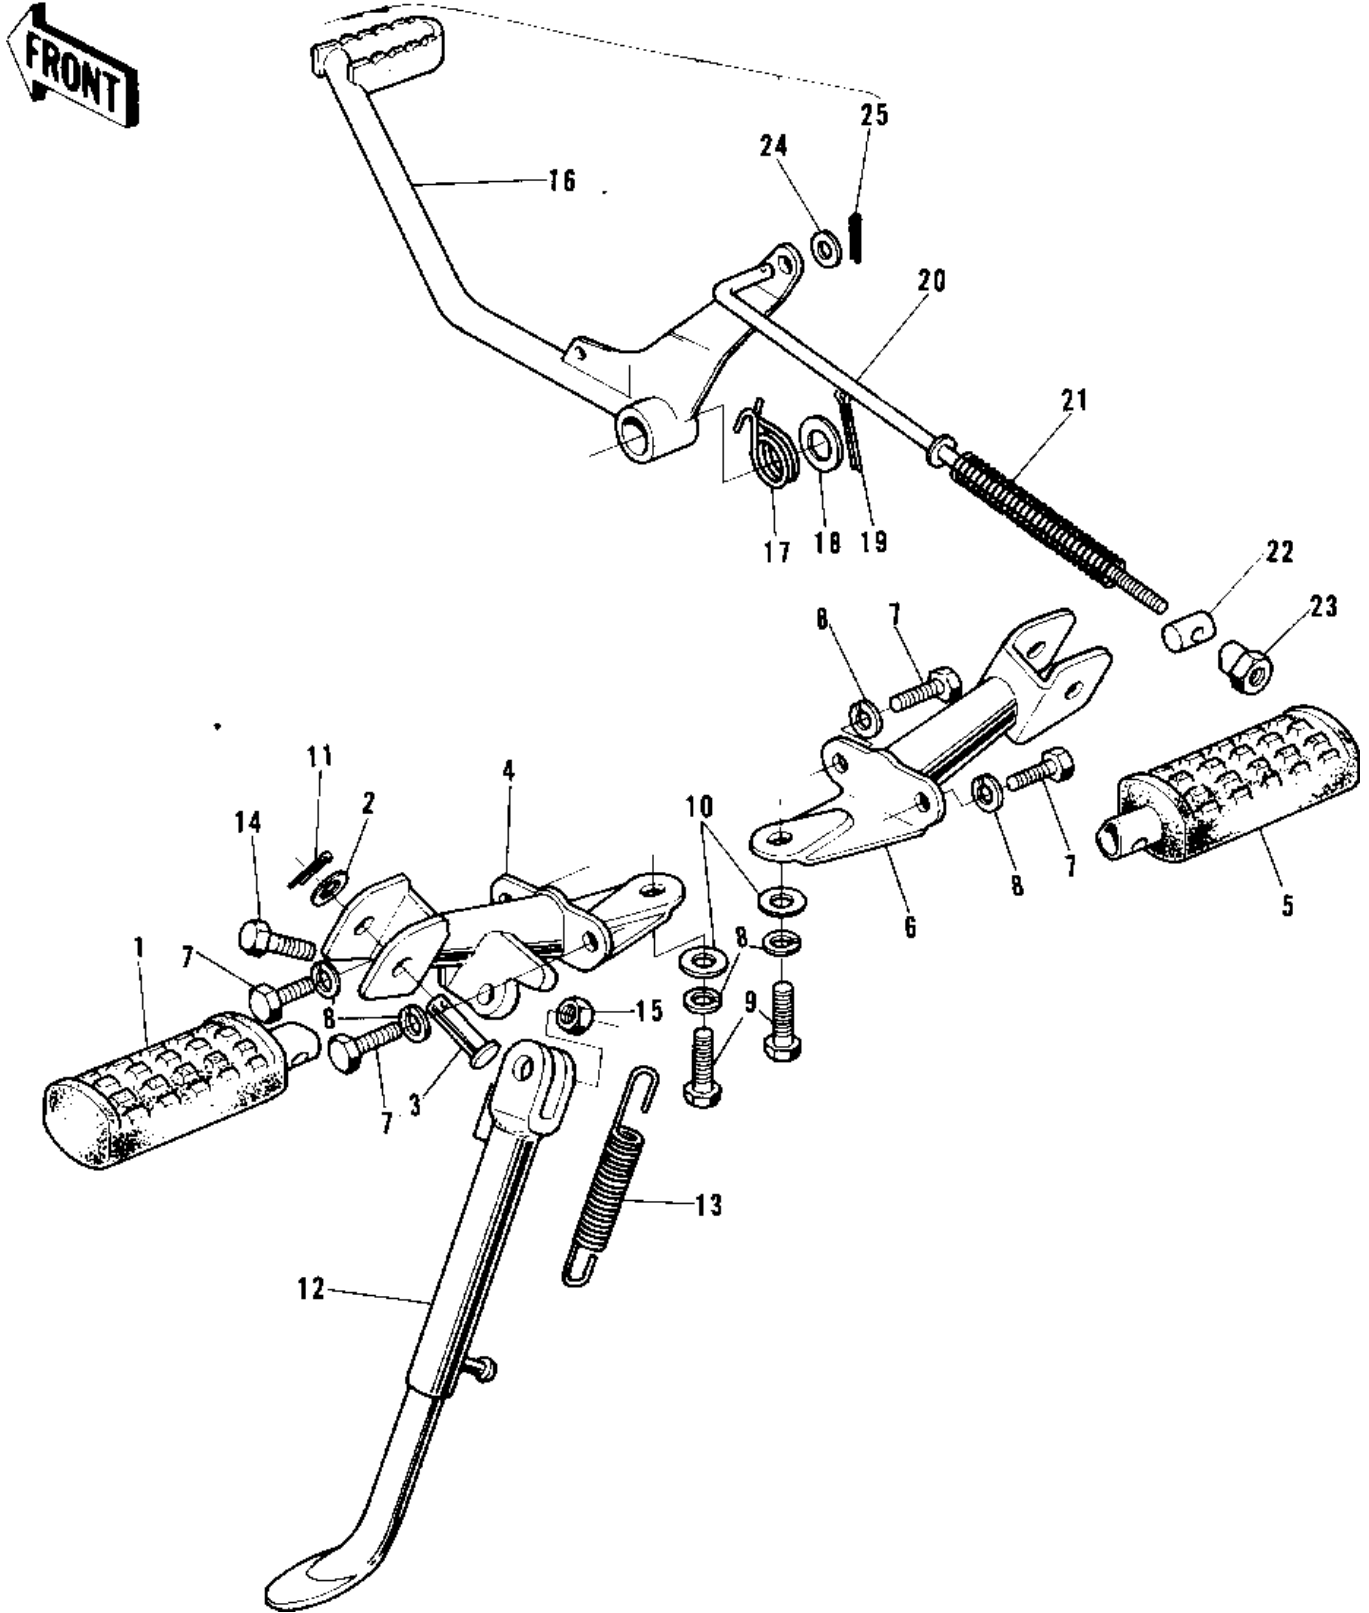

# 1974 G5-B PARTS DIAGRAM

FOOTRESTS/STAND/BRAKE PEDAL ('72-'73 G5-

# 1974 G5-B PARTS LIST

FOOTRESTS/STAND/BRAKE PEDAL ('72-'73 G5-

ITEM NAME	PART NUMBER	QUANTITY
STEP-ASSY,FR,LH (Ref # 1)	34027-1114	
WASHER PL 22.5X36X2.3 (Ref # 2)	92022-204	
PIN-FOOTREST BAR FIT (Ref # 3)	92043-080	
HOLDER-FOTREST BAR,LH (Ref # 4)	34003-030	
STEP-ASSY,FR,RH (Ref # 5)	34027-1115	
HOLDER-FOTREST BAR,RH (Ref # 6)	34003-031	
BOLT HEX HEAD 8X14 (Ref # 7)	110G0814	
WASHER SPRING 8MM (Ref # 8)	461F0800	
BOLT-SMALL-UPSET,8X16 (Ref # 9)	115G0816	
WASHER PLAIN 8MM (Ref # 10)	410B0800	
PIN COTTER 2.5X16 (Ref # 11)	550D2516	
STAND-SIDE (Ref # 12)	34024-037	
STAND-SIDE (Ref # 12)	34024-037	
SPRING MAIN STAND (Ref # 13)	34023-005	
BOLT,10X28 (Ref # 14)	113G1028	
NUT 10MM (Ref # 15)	315B1000	
PEDAL-BRAKE,BLACK (Ref # 16)	43001-042-10	
SPRING-BRAKE PEDAL (Ref # 17)	43005-020	
WASHER BRAKE PEDAL (Ref # 18)	92022-085	
PIN COTTER 3.0X30 (Ref # 19)	550D3030	
BRAKE ROD ASSY (Ref # 20~23)	43010-5001	
ROD ASSY-BRAKE (Ref # 20~23)	43010-012	
SPRING,BRAKE ROD (Ref # 21)	43012-001	
PIN BRAKE (Ref # 22)	92043-039	
NUT-BRAKE ROD ADJUST (Ref # 23)	92015-042	
WASHER PLAIN 5MM (Ref # 24)	410B0500	
PIN COTTER 2.0X15 (Ref # 25)	550D2015	
PIN-BRAKE CABLE FIT (Ref # 26)	92043-092	
WASHER PLAIN 6MM (Ref # 27)	410B0600	