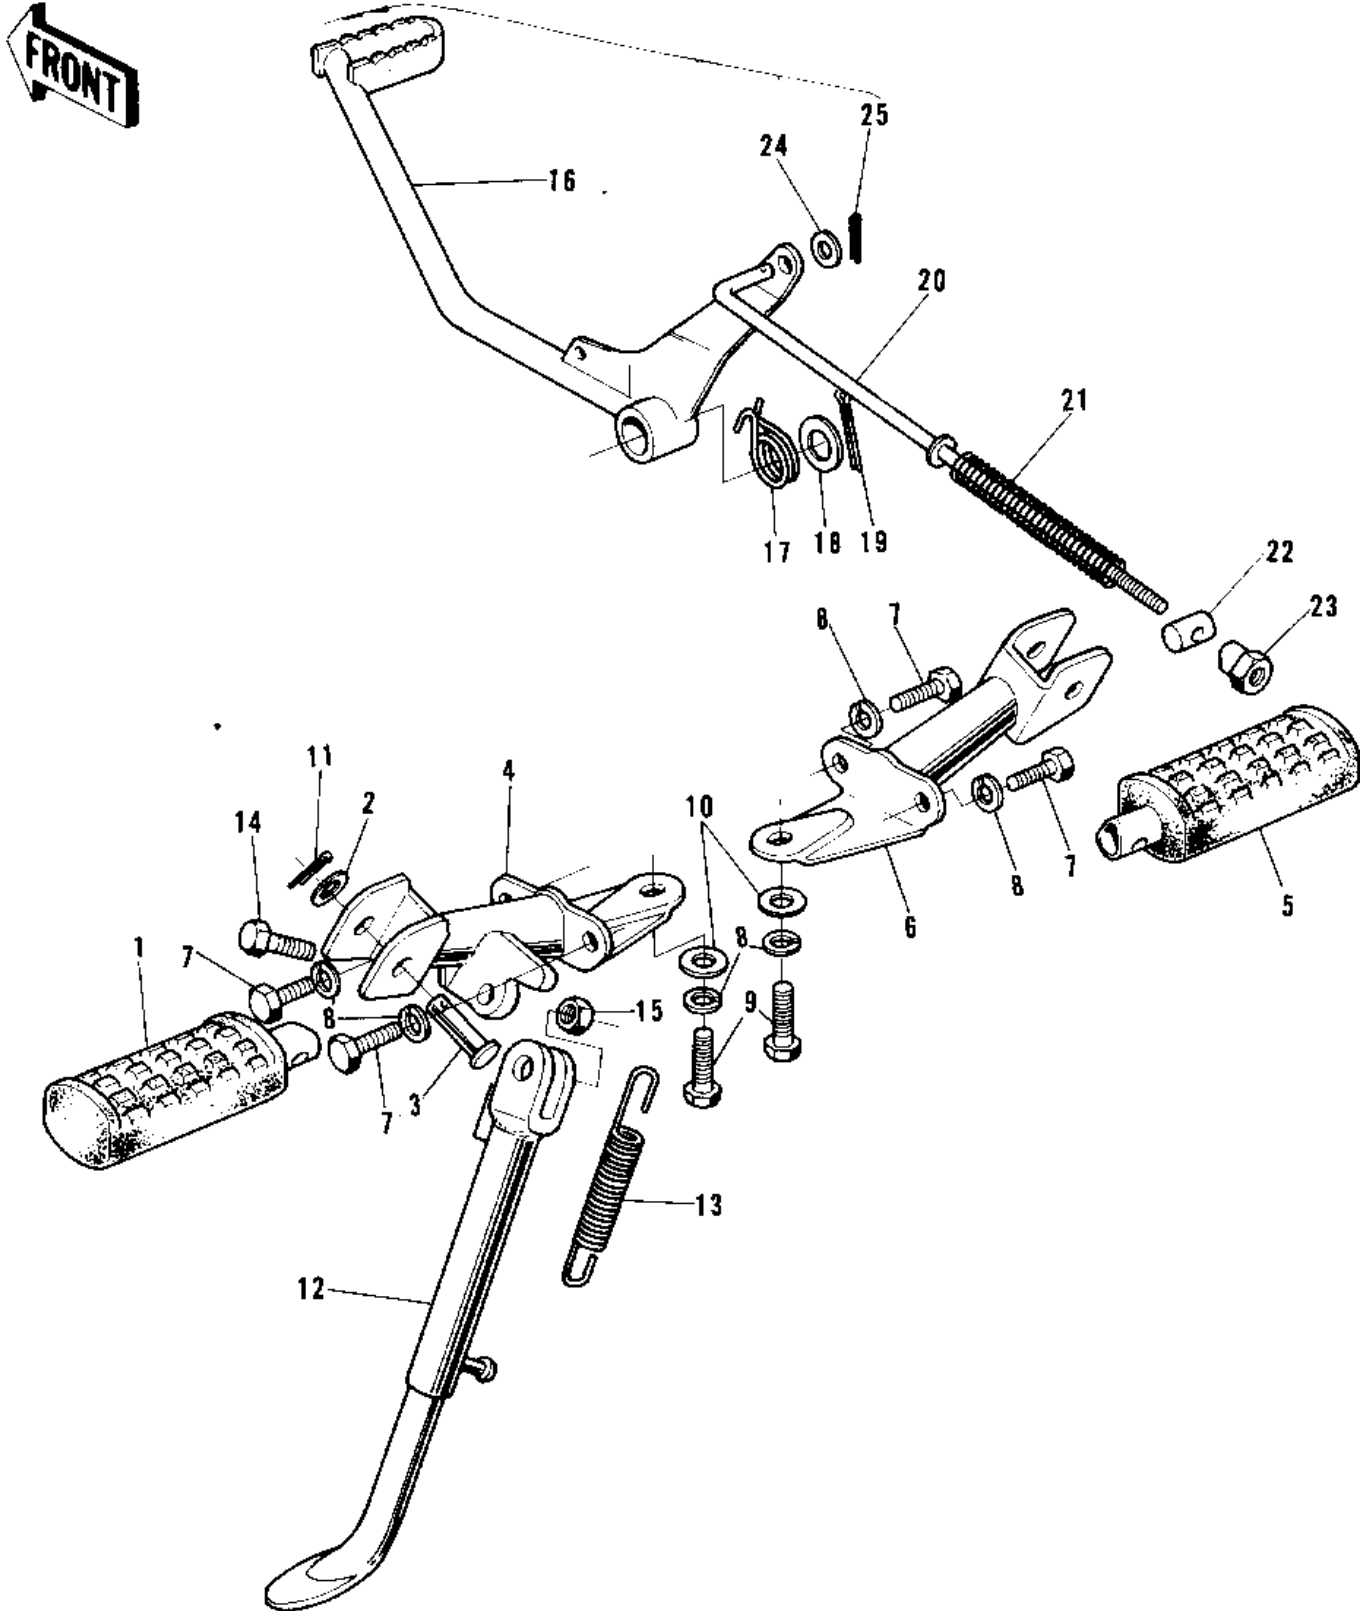

1973 G5-A PARTS DIAGRAM

FOOTRESTS/STAND/BRAKE PEDAL ('72-'73 G5-

1973 G5-A PARTS LIST

FOOTRESTS/STAND/BRAKE PEDAL ('72-'73 G5-

ITEM NAME	PART NUMBER	QUANTITY
STEP-ASSY,FR,LH (Ref # 1)	34027-1114	
WASHER PL 22.5X36X2.3 (Ref # 2)	92022-204	
PIN-FOOTREST BAR FIT (Ref # 3)	92043-080	
HOLDER-FOTREST BAR,LH (Ref # 4)	34003-030	
STEP-ASSY,FR,RH (Ref # 5)	34027-1115	
HOLDER-FOTREST BAR,RH (Ref # 6)	34003-031	
BOLT HEX HEAD 8X14 (Ref # 7)	110G0814	
WASHER SPRING 8MM (Ref # 8)	461F0800	
BOLT-SMALL-UPSET,8X16 (Ref # 9)	115G0816	
WASHER PLAIN 8MM (Ref # 10)	410B0800	
PIN COTTER 2.5X16 (Ref # 11)	550D2516	
STAND-SIDE (Ref # 12)	34024-037	
STAND-SIDE (Ref # 12)	34024-037	
SPRING MAIN STAND (Ref # 13)	34023-005	
BOLT,10X28 (Ref # 14)	113G1028	
NUT 10MM (Ref # 15)	315B1000	
PEDAL-BRAKE,BLACK (Ref # 16)	43001-042-10	
SPRING-BRAKE PEDAL (Ref # 17)	43005-020	
WASHER BRAKE PEDAL (Ref # 18)	92022-085	
PIN COTTER 3.0X30 (Ref # 19)	550D3030	
BRAKE ROD ASSY (Ref # 20~23)	43010-5001	
ROD ASSY-BRAKE (Ref # 20~23)	43010-012	
SPRING,BRAKE ROD (Ref # 21)	43012-001	
PIN BRAKE (Ref # 22)	92043-039	
NUT-BRAKE ROD ADJUST (Ref # 23)	92015-042	
WASHER PLAIN 5MM (Ref # 24)	410B0500	
PIN COTTER 2.0X15 (Ref # 25)	550D2015	
PIN-BRAKE CABLE FIT (Ref # 26)	92043-092	
WASHER PLAIN 6MM (Ref # 27)	410B0600	