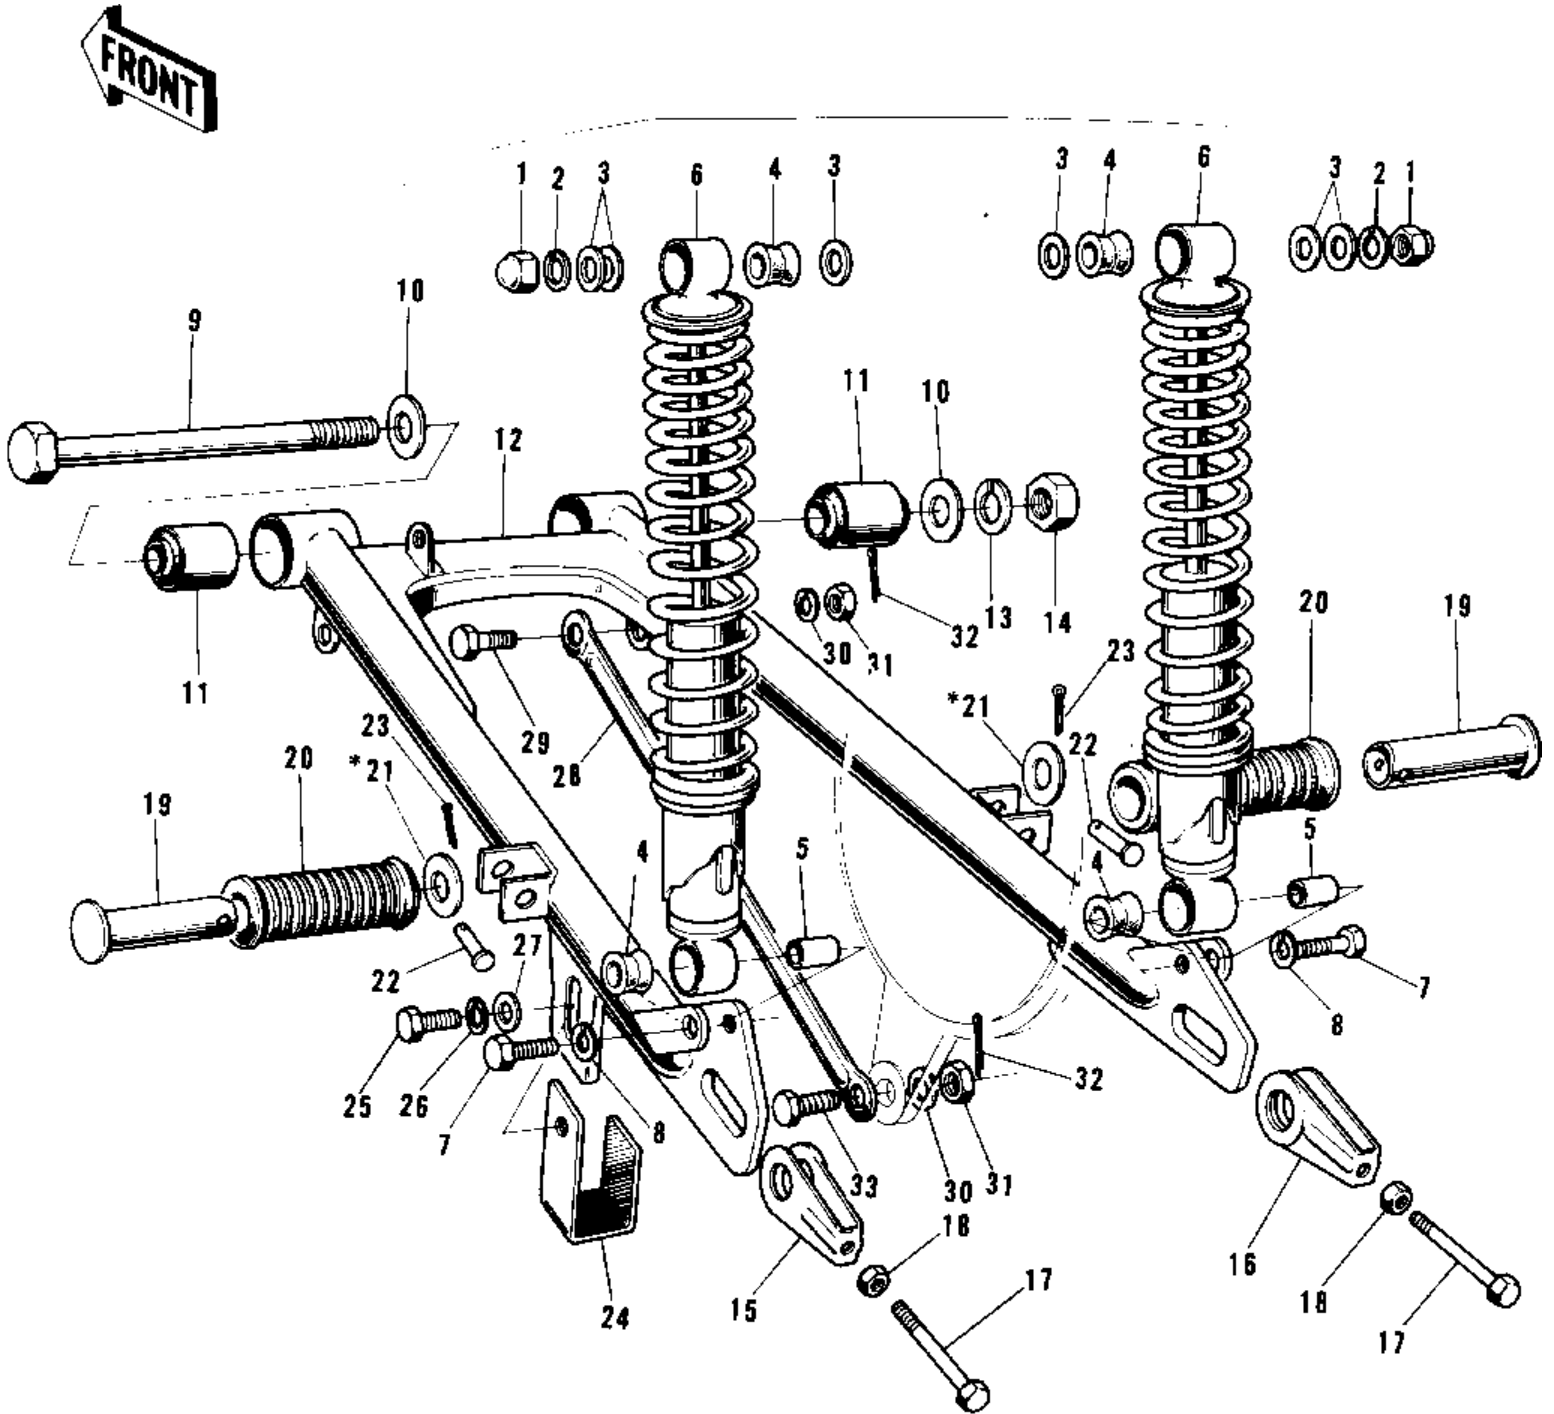

## 1975 G5-C PARTS DIAGRAM

SWING ARM/SWING SHOCK ABSORBERS ('72-'73 G5-A)

## 1975 G5-C PARTS LIST

SWING ARM/SHOCK ABSORBERS ('72-'73 G5-A)

ITEM NAME	PART NUMBER	QUANTITY
NUT 12MM (Ref # 1)	92020-014	1
WASHER SPRING 12MM (Ref # 2)	461F1200	2
WASHER PLAIN 12MM (Ref # 3)	410B1200	2
BUSHING,RUBBER (Ref # 4)	92075-1020	1
BUSH SHCK ABS PVT SFT (Ref # 5)	45016-003	1
SHOCK ABSBR RR (Ref # 4~6)	45014-068	1
SHOCK ABSBR RR (Ref # 4~6)	45014-074	1
BOLT HEX HEAD 10X35 (Ref # 7)	113N1035	1
WASHER SPRING 10MM (Ref # 8)	461F1000	2
SHAFT-SWING ARM PIVOT (Ref # 9)	33032-034	1
BUSH SWING ARM SHAFT (Ref # 11)	92092-005	1
ARM-SWING (Ref # 12)	33001-041	1
ARM-SWINGING (Ref # 12)	33001-047	1
NUT-HEX-FINE (Ref # 14)	314B1200	1
ADJUSTER-CHAIN,L.H. (Ref # 15)	33040-045	1
ADJUSTER-CHAIN,R.H. (Ref # 16)	33040-046	1
BOLT,8X50 (Ref # 17)	92001-1399	1
NUT 8MM (Ref # 18)	312B0800	1
BAR-RR FOOTREST (OPT) (Ref # 19)	34028-009	1
RUBBER,REAR FOOTREST (Ref # 20)	92076-024	1
WASHER-PLAIN (OPT) (Ref # 21)	92022-199	1
PIN (Ref # 22)	92043-1464	1
PIN COTTER 2.0X15 (Ref # 23)	550D2015	2
GUARD-CHAIN (Ref # 24)	55020-007	1
BOLT-SMALL-UPSET,8X16 (Ref # 25)	115G0816	1
WASHER SPRING 8MM (Ref # 26)	461F0800	1
WASHER PLAIN 8MM (Ref # 27)	410B0800	1
TORQUE LINK-RR BRAKE (Ref # 28)	43007-028	1
BOLT TORQUE LINK FIT (Ref # 29)	92003-017	1

## 1975 G5-C PARTS LIST

SWING ARM/SHOCK ABSORBERS ('72-'73 G5-A)

ITEM NAME	PART NUMBER	QUANTITY
NUT,10MM (Ref # 31)	314B1000	1
BOLT HEX HEAD 10X25 (Ref # 33)	92003-003	1