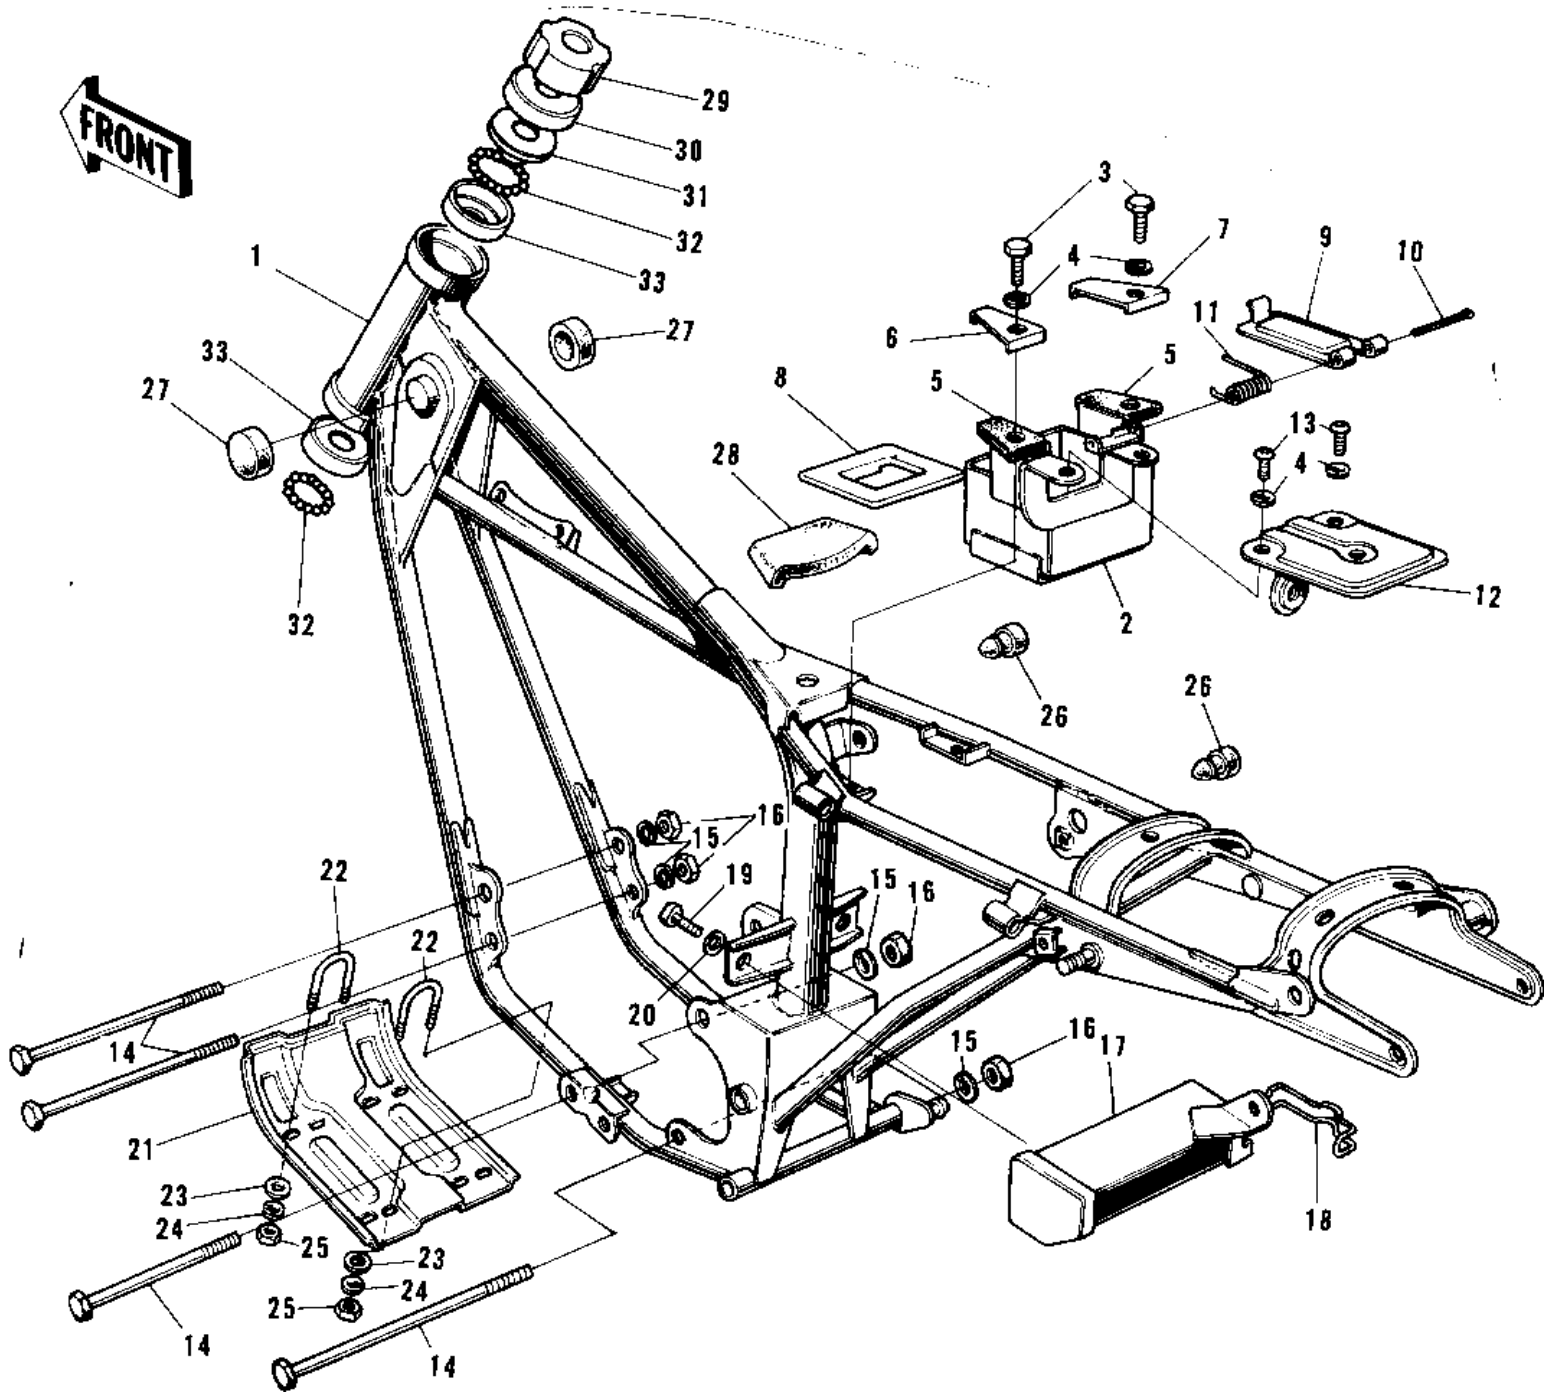

1973 G5-A PARTS DIAGRAM

FRAME/FRAME FITTINGS ('72-'73 G5-A)

1973 G5-A PARTS LIST

FRAME/FRAME FITTINGS ('72-'73 G5-A)

ITEM NAME	PART NUMBER	QUANTITY
FRAME (Ref # 1)	32002-050	1
CASE-BATTERY (Ref # 2)	32097-021	1
BOLT-UPSET (Ref # 3)	112G0618	2
WASHER SPRING 6MM (Ref # 4)	461F0600	2
DAMPER RUBBER (Ref # 5)	92075-108	1
PLATE-BATTERY CASE,LH (Ref # 6)	32101-003	1
PLATE-BATTERY CASE,RH (Ref # 7)	32101-004	1
MAT-BATTERY (Ref # 8)	32103-024	1
BAND-BATTERY (Ref # 9)	92072-037	1
PIN-COTTER,2.5X35 (Ref # 10)	550D2535	1
SPRING-RETURN (Ref # 11)	92083-017	1
BRACKET-TRN SGNL RELY (Ref # 12)	32064-007	1
SCREW PAN HEAD 6X10 (Ref # 13)	220B0610	1
BOLT,FLANGED,10X115 (Ref # 14)	92001-1603	1
WASHER SPRING 10MM (Ref # 15)	461F1000	1
NUT,10MM (Ref # 16)	314B1000	1
CASE-TOOL (Ref # 17)	32098-018	1
FASTENER-TOOL CASE (Ref # 18)	92079-002	1
BOLT-UPSET 6X14 (Ref # 19)	112B0614	1
WASHER PLAIN 6MM (Ref # 20)	411B0600	1
GUARD-ENGINE (Ref # 21)	55011-014	1
BOLT-ENGINE GUARD (Ref # 22)	92096-001	1
WASHER PLAIN 6MM (Ref # 23)	410B0600	1
NUT 6MM (Ref # 25)	311B0600	1
GROMMET (Ref # 26)	92071-056	1
DAMPER RUBBER-FL TANK (Ref # 27)	92075-101	1
DAMPER RUBBER-FL TANK (Ref # 28)	92075-106	1
NUT STEERING STEM LCK (Ref # 29)	92090-006	1
CAP STEERING STEM (Ref # 30)	46098-004	1

1973 G5-A PARTS LIST

FRAME/FRAME FITTINGS ('72-'73 G5-A)

ITEM NAME	PART NUMBER	QUANTITY
CONE UPPER BEARING (Ref # 31)	92047-005	1
BALL STEEL 3/16' (Ref # 32)	600A0600	1
RACE BEARING (Ref # 33)	92048-004	1