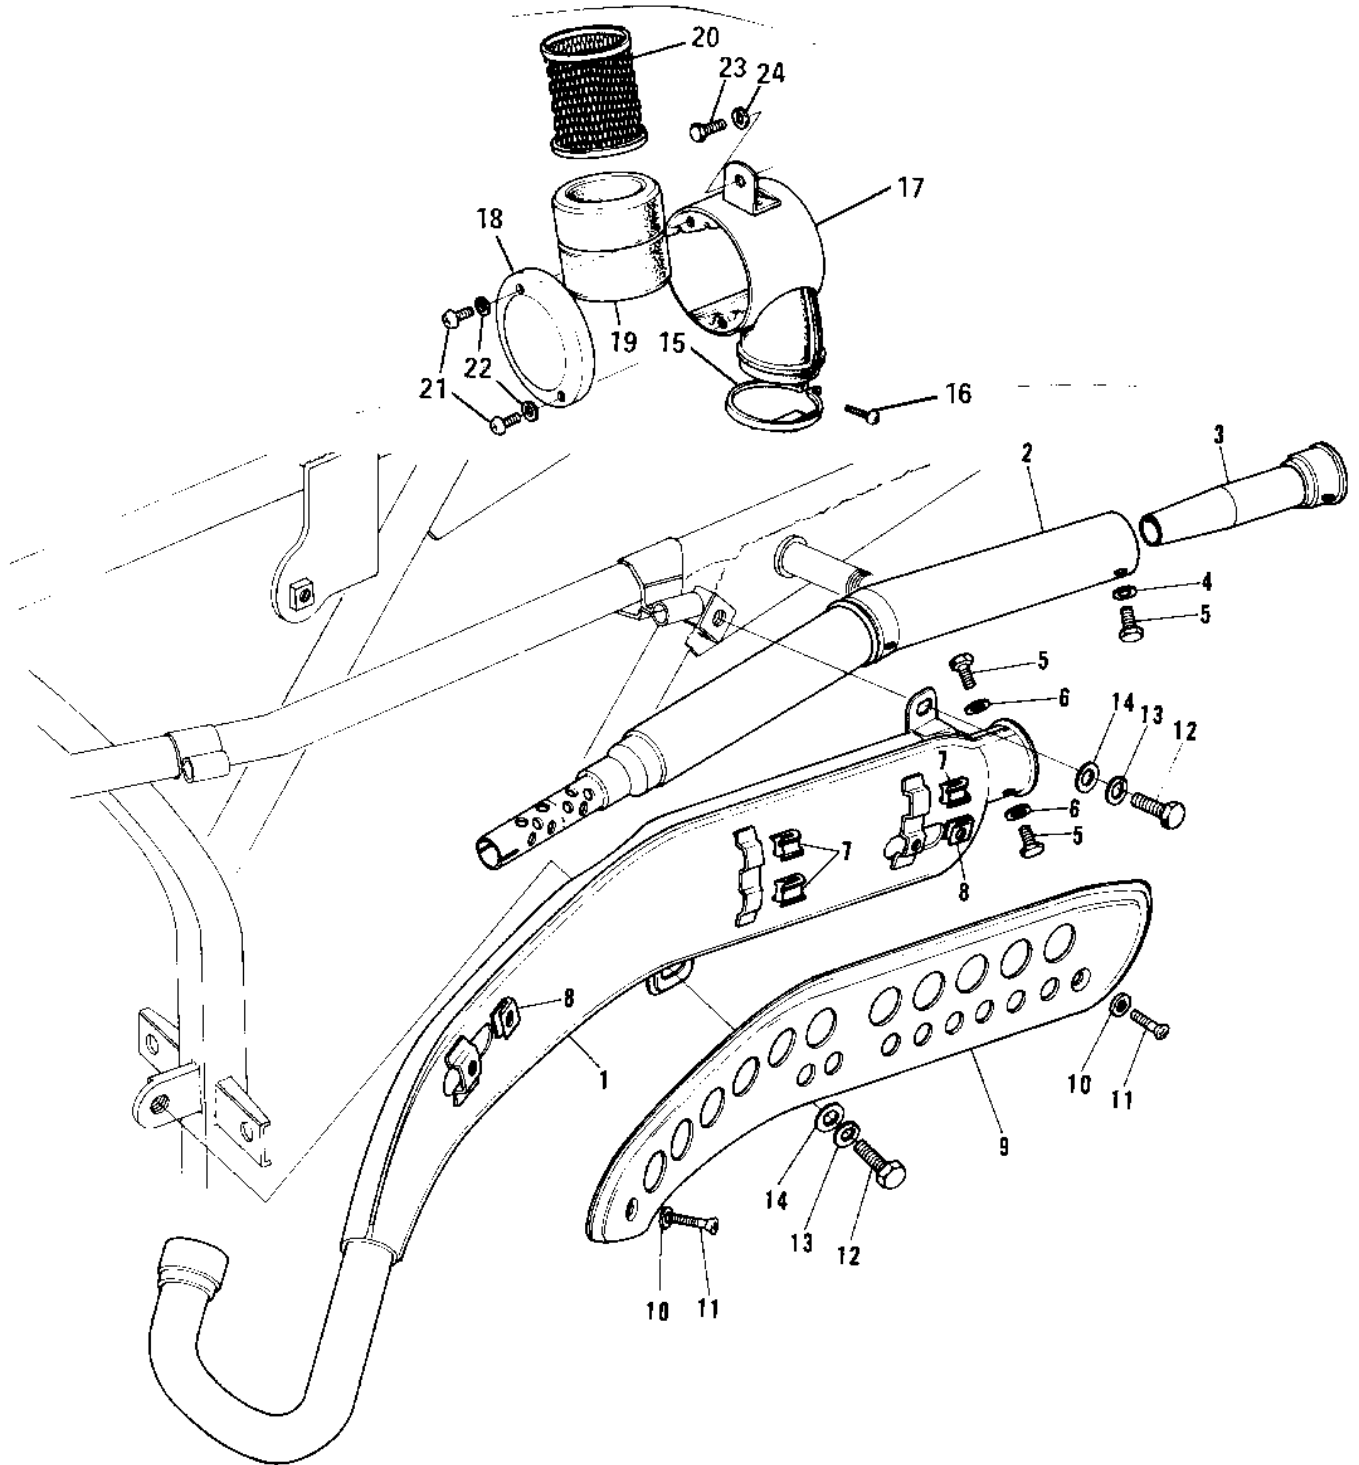

1973 G5-A PARTS DIAGRAM

AIR CLEANER/MUFFLER (72-'73 G5-A)

1973 G5-A PARTS LIST

AIR CLEANER/MUFFLER ('72-'73 G5-A)

ITEM NAME	PART NUMBER	QUANTITY
MUFFLER ASSY (Ref # 1~6)	18001-068	
BAFFLE TUBE (Ref # 2~5)	18033-054	
TAIL PIECE (Ref # 3)	18048-015	
WASHER LOCK 6MM (Ref # 4)	463H0600	
BOLT-UPSET,6X12 (Ref # 5)	112G0612	
BOLT-UPSET,6X12 (Ref # 5)	112G0612	
WASHER-PLAIN (Ref # 6)	92022-183	
INSULATOR (Ref # 7)	18065-007	
INSULATOR-HEAT (Ref # 8)	18065-009	
COVER,MUFFLER (Ref # 9)	18057-047	
WASHER LOCK 6MM (Ref # 10)	463H0600	
SCREW PAN HEAD 6X12 (Ref # 11)	220E0612	
BOLT-SMALL-UPSET,8X16 (Ref # 12)	115G0816	
WASHER SPRING 8MM (Ref # 13)	461F0800	
WASHER PLAIN 8MM (Ref # 14)	410B0800	
CLAMP-AIR CLEANER (Ref # 15)	92037-068	
SCREW PAN HEAD 6X35 (Ref # 16)	220B0635	
AIR CLEANER ASY,BLACK (Ref # 17~24)	11010-082-21	
AIR CLEANER ASY,BLACK (Ref # 17~24)	11010-082-21	
BODY-AIR CLEANER (Ref # 17)	11011-014	
CAP,AIR CLEANER (Ref # 18)	11012-050	
CAP,AIR CLEANER (Ref # 18)	11012-050	
ELEMENT,AIR,CLNR (Ref # 19)	11013-029	
HOLDER-CLNR. ELEMENT (Ref # 20)	11014-004	
SCREW PAN HEAD 6X8 (Ref # 21)	220B0608	
WASHER PLAIN 6MM (Ref # 22)	410B0600	
BOLT-UPSET,6X16 (Ref # 23)	112G0616	
BOLT-UPSET,6X16 (Ref # 23)	112G0616	
WASHER SPRING 6MM (Ref # 24)	461F0600	