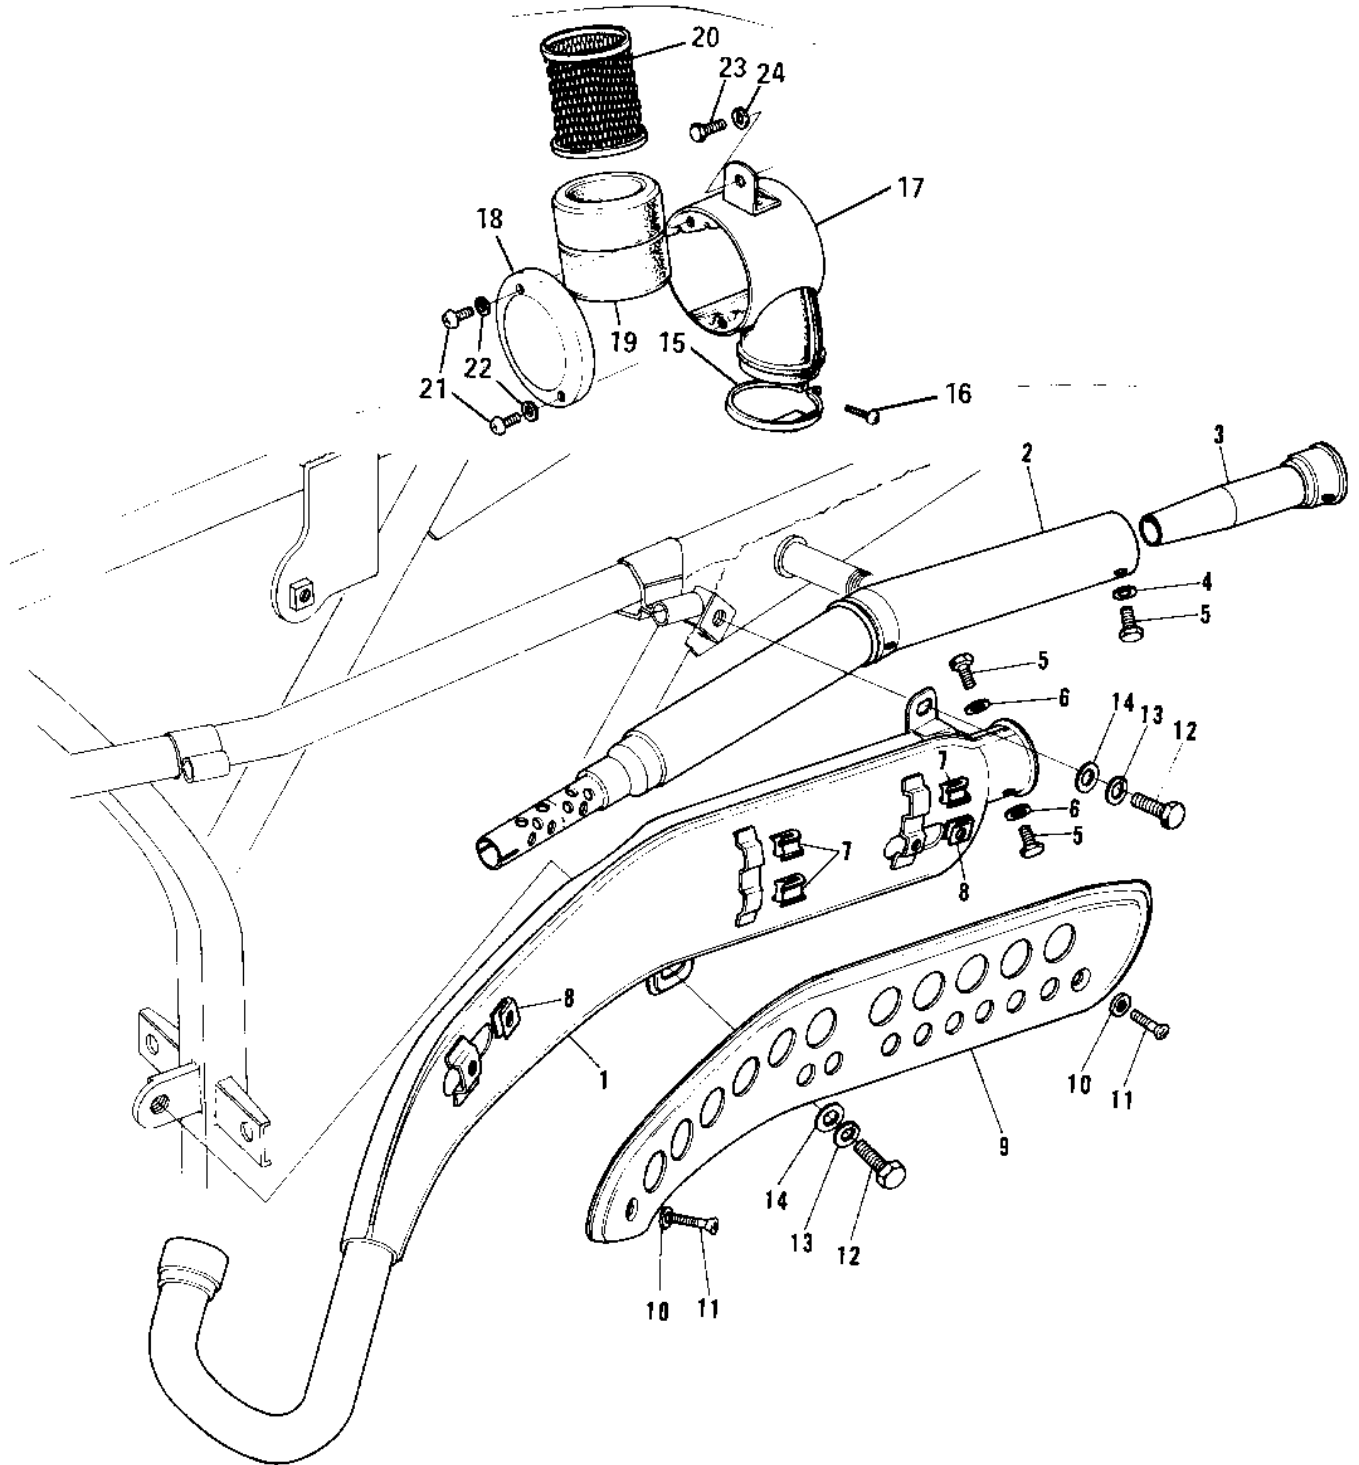

# 1973 G5-A PARTS DIAGRAM

AIR CLEANER/MUFFLER (72-'73 G5-A)

# 1973 G5-A PARTS LIST

## AIR CLEANER/MUFFLER ('72-'73 G5-A)

ITEM NAME	PART NUMBER	QUANTITY
MUFFLER ASSY (Ref # 1~6)	18001-068	
BAFFLE TUBE (Ref # 2~5)	18033-054	
TAIL PIECE (Ref # 3)	18048-015	
WASHER LOCK 6MM (Ref # 4)	463H0600	
BOLT-UPSET,6X12 (Ref # 5)	112G0612	
BOLT-UPSET,6X12 (Ref # 5)	112G0612	
WASHER-PLAIN (Ref # 6)	92022-183	
INSULATOR (Ref # 7)	18065-007	
INSULATOR-HEAT (Ref # 8)	18065-009	
COVER,MUFFLER (Ref # 9)	18057-047	
WASHER LOCK 6MM (Ref # 10)	463H0600	
SCREW PAN HEAD 6X12 (Ref # 11)	220E0612	
BOLT-SMALL-UPSET,8X16 (Ref # 12)	115G0816	
WASHER SPRING 8MM (Ref # 13)	461F0800	
WASHER PLAIN 8MM (Ref # 14)	410B0800	
CLAMP-AIR CLEANER (Ref # 15)	92037-068	
SCREW PAN HEAD 6X35 (Ref # 16)	220B0635	
AIR CLEANER ASY,BLACK (Ref # 17~24)	11010-082-21	
AIR CLEANER ASY,BLACK (Ref # 17~24)	11010-082-21	
BODY-AIR CLEANER (Ref # 17)	11011-014	
CAP,AIR CLEANER (Ref # 18)	11012-050	
CAP,AIR CLEANER (Ref # 18)	11012-050	
ELEMENT,AIR,CLNR (Ref # 19)	11013-029	
HOLDER-CLNR. ELEMENT (Ref # 20)	11014-004	
SCREW PAN HEAD 6X8 (Ref # 21)	220B0608	
WASHER PLAIN 6MM (Ref # 22)	410B0600	
BOLT-UPSET,6X16 (Ref # 23)	112G0616	
BOLT-UPSET,6X16 (Ref # 23)	112G0616	
WASHER SPRING 6MM (Ref # 24)	461F0600	