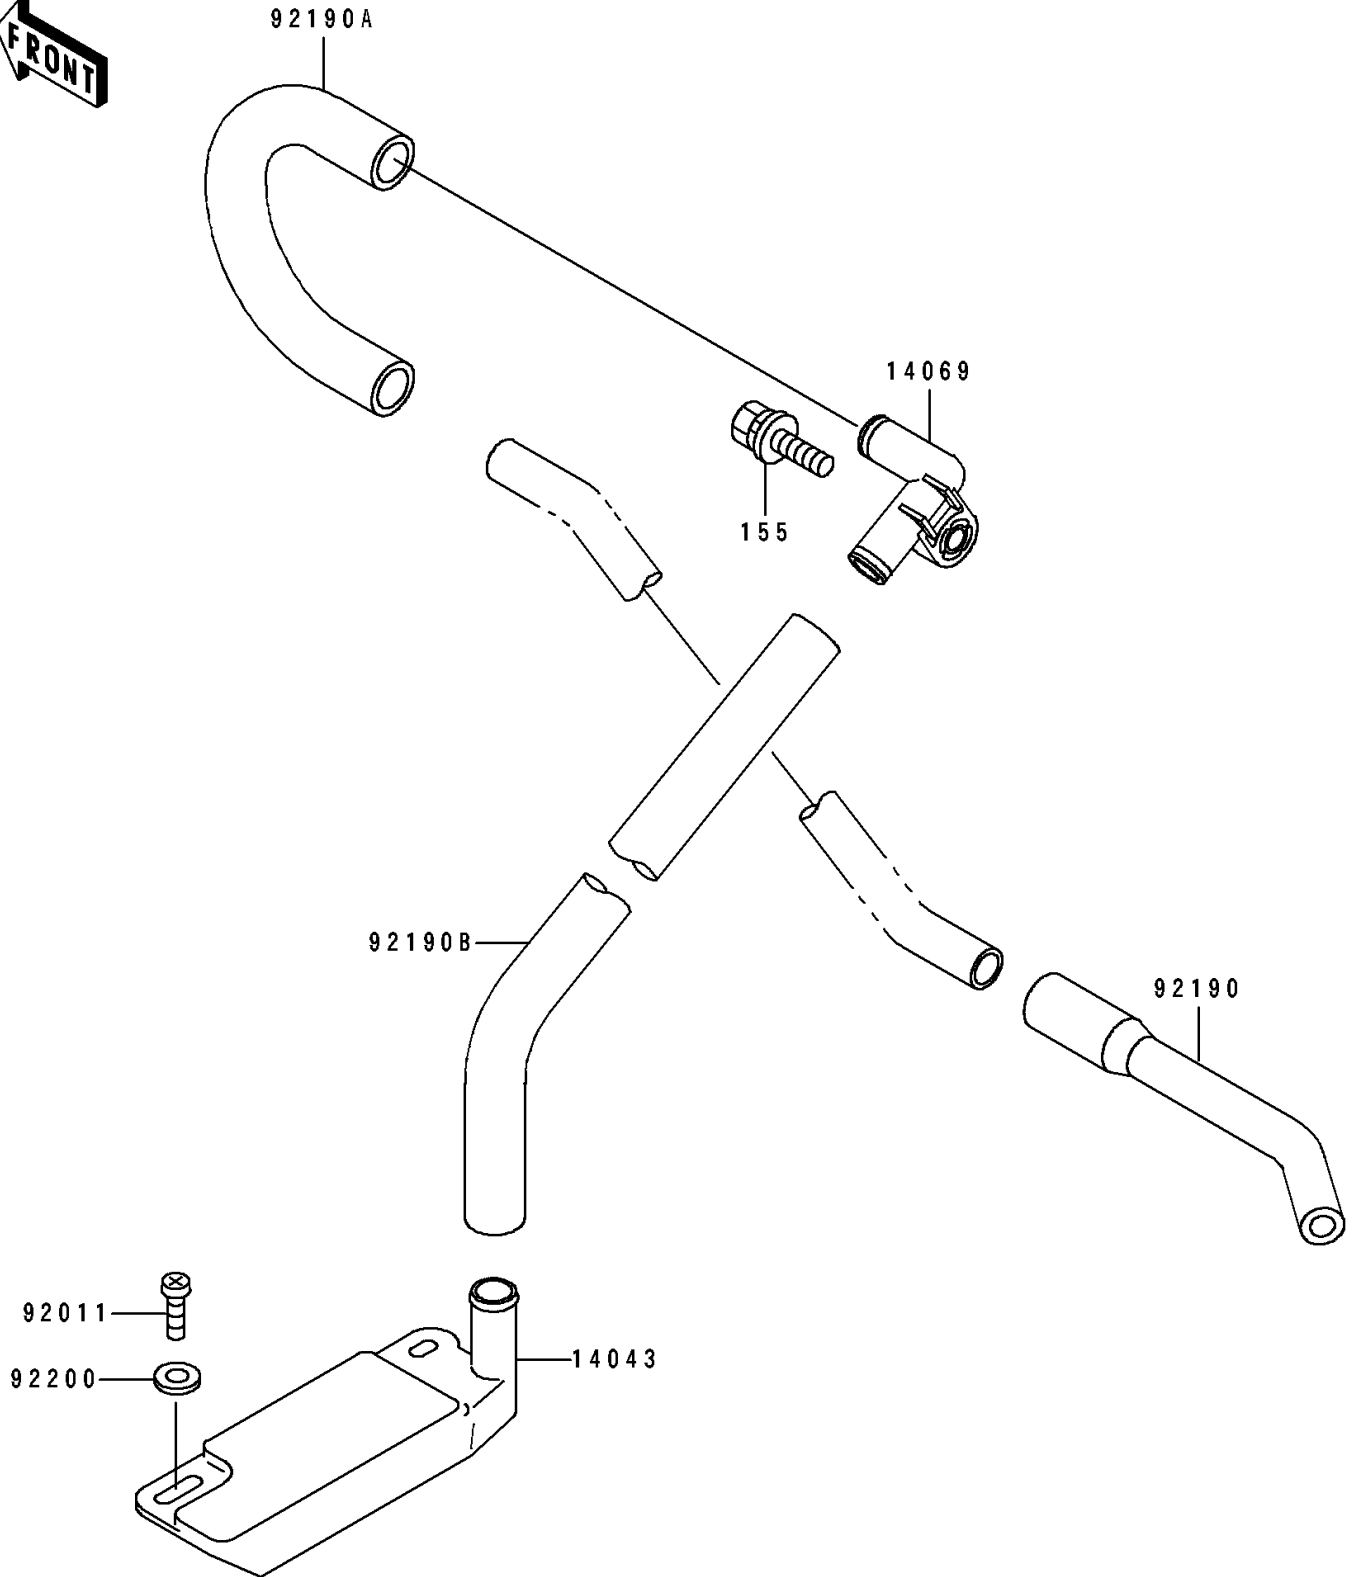

1995 550 SX PARTS DIAGRAM

Bilge System

F3145

1995 550 SX PARTS LIST

Bilge System

ITEM NAME	PART NUMBER	QUANTITY
FILTER (Ref # 14043)	14043-3708	1
BREATHER,BILGE (Ref # 14069)	14069-3705	1
SCREW,TAPPING (Ref # 92011)	92011-561	2
TUBE,HULL-PUMP (Ref # 92190)	92190-3711	1
TUBE (Ref # 92190A)	92190-3713	1
TUBE,15.5X21.5X260 (Ref # 92190B)	92190-3720	1
WASHER,5.9X16X1.5 (Ref # 92200)	92200-3714	2
BOLT-WSP-SMALL,8X25 (Ref # 155)	155R0825	1