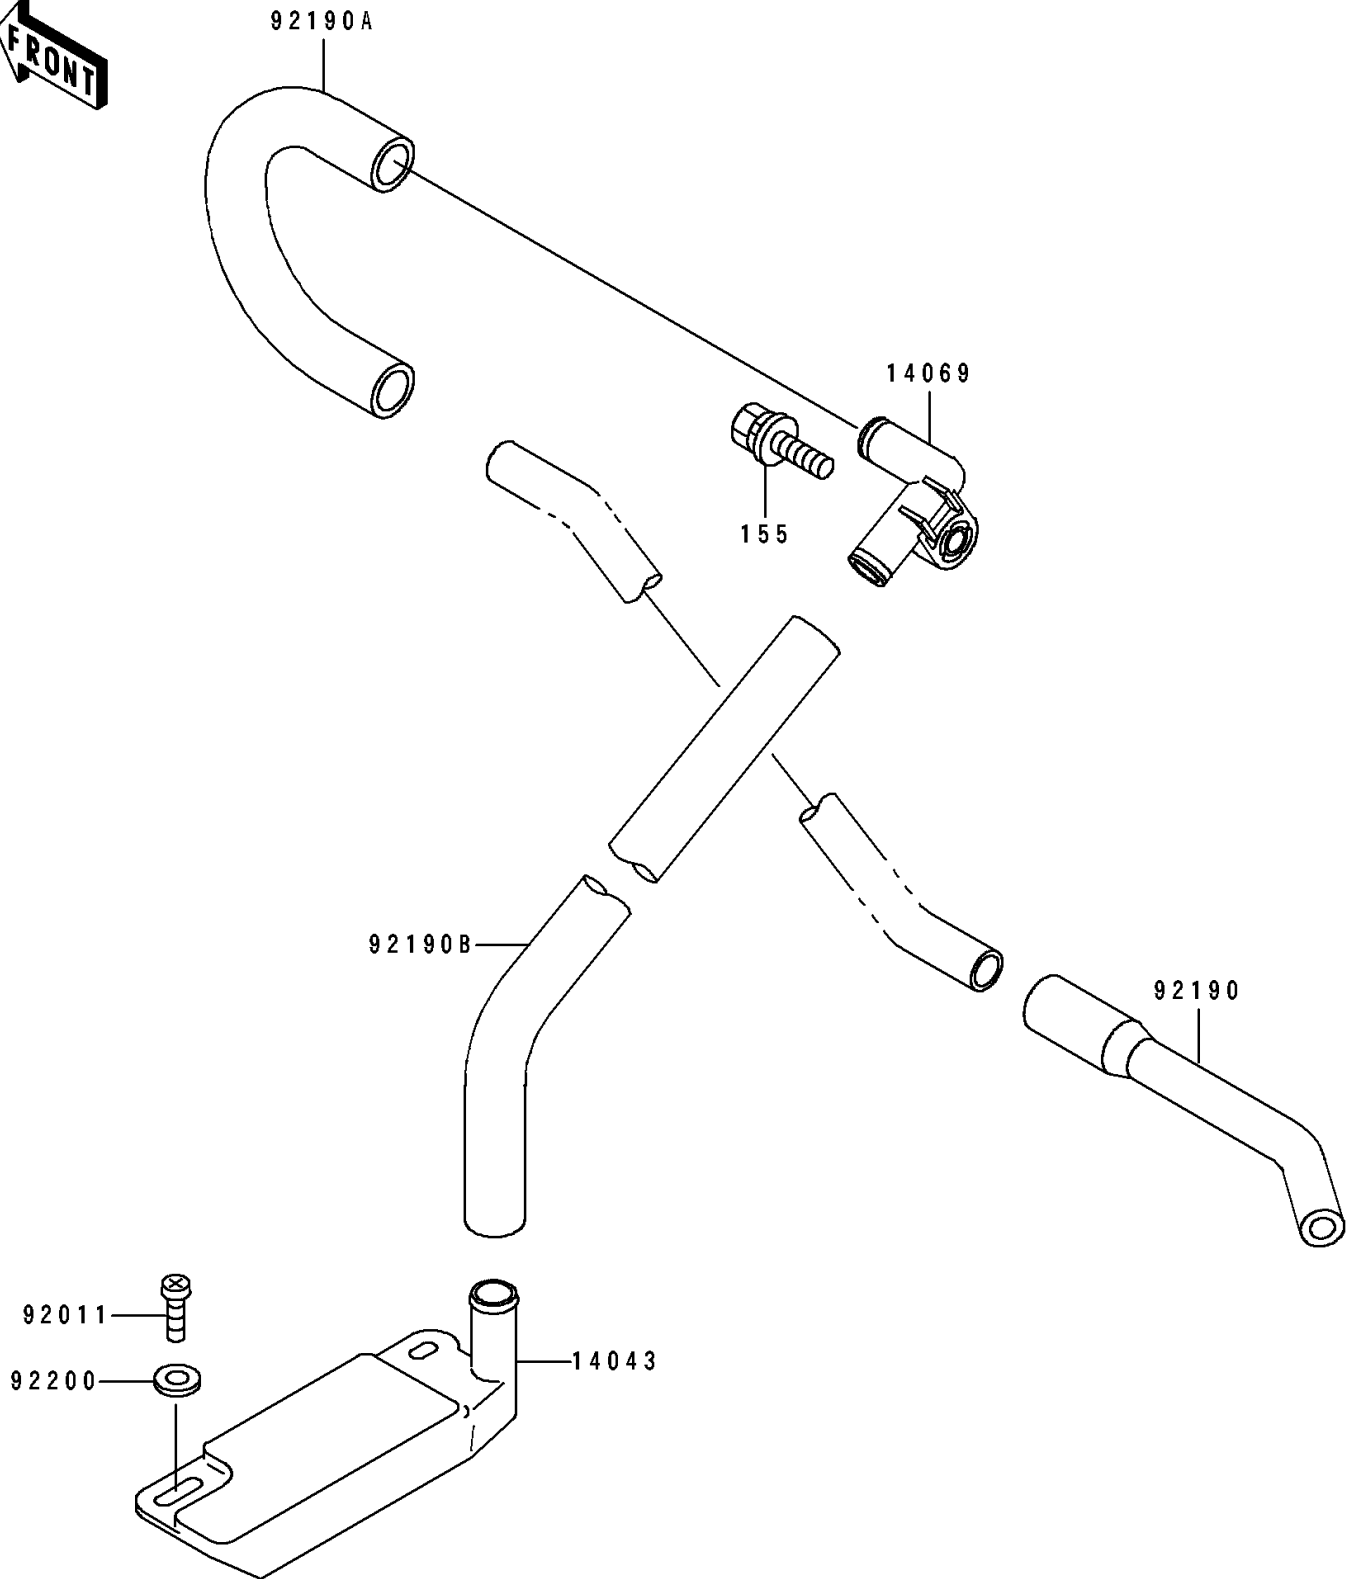

1992 550 SX PARTS DIAGRAM

Bilge System

F3145

1992 550 SX PARTS LIST

Bilge System

| ITEM NAME | PART NUMBER | QUANTITY |
|-----------------------------------|-------------|----------|
| FILTER (Ref # 14043) | 14043-3708 | 1 |
| BREATHER,BILGE (Ref # 14069) | 14069-3705 | 1 |
| SCREW,TAPPING (Ref # 92011) | 92011-561 | 1 |
| TUBE,HULL-PUMP (Ref # 92190) | 92190-3711 | 1 |
| TUBE (Ref # 92190A) | 92190-3713 | 1 |
| TUBE,15.5X21.5X260 (Ref # 92190B) | 92190-3720 | 1 |
| WASHER,5.9X16X1.5 (Ref # 92200) | 92200-3714 | 1 |
| BOLT-WSP-SMALL,8X25 (Ref # 155) | 155R0825 | 1 |