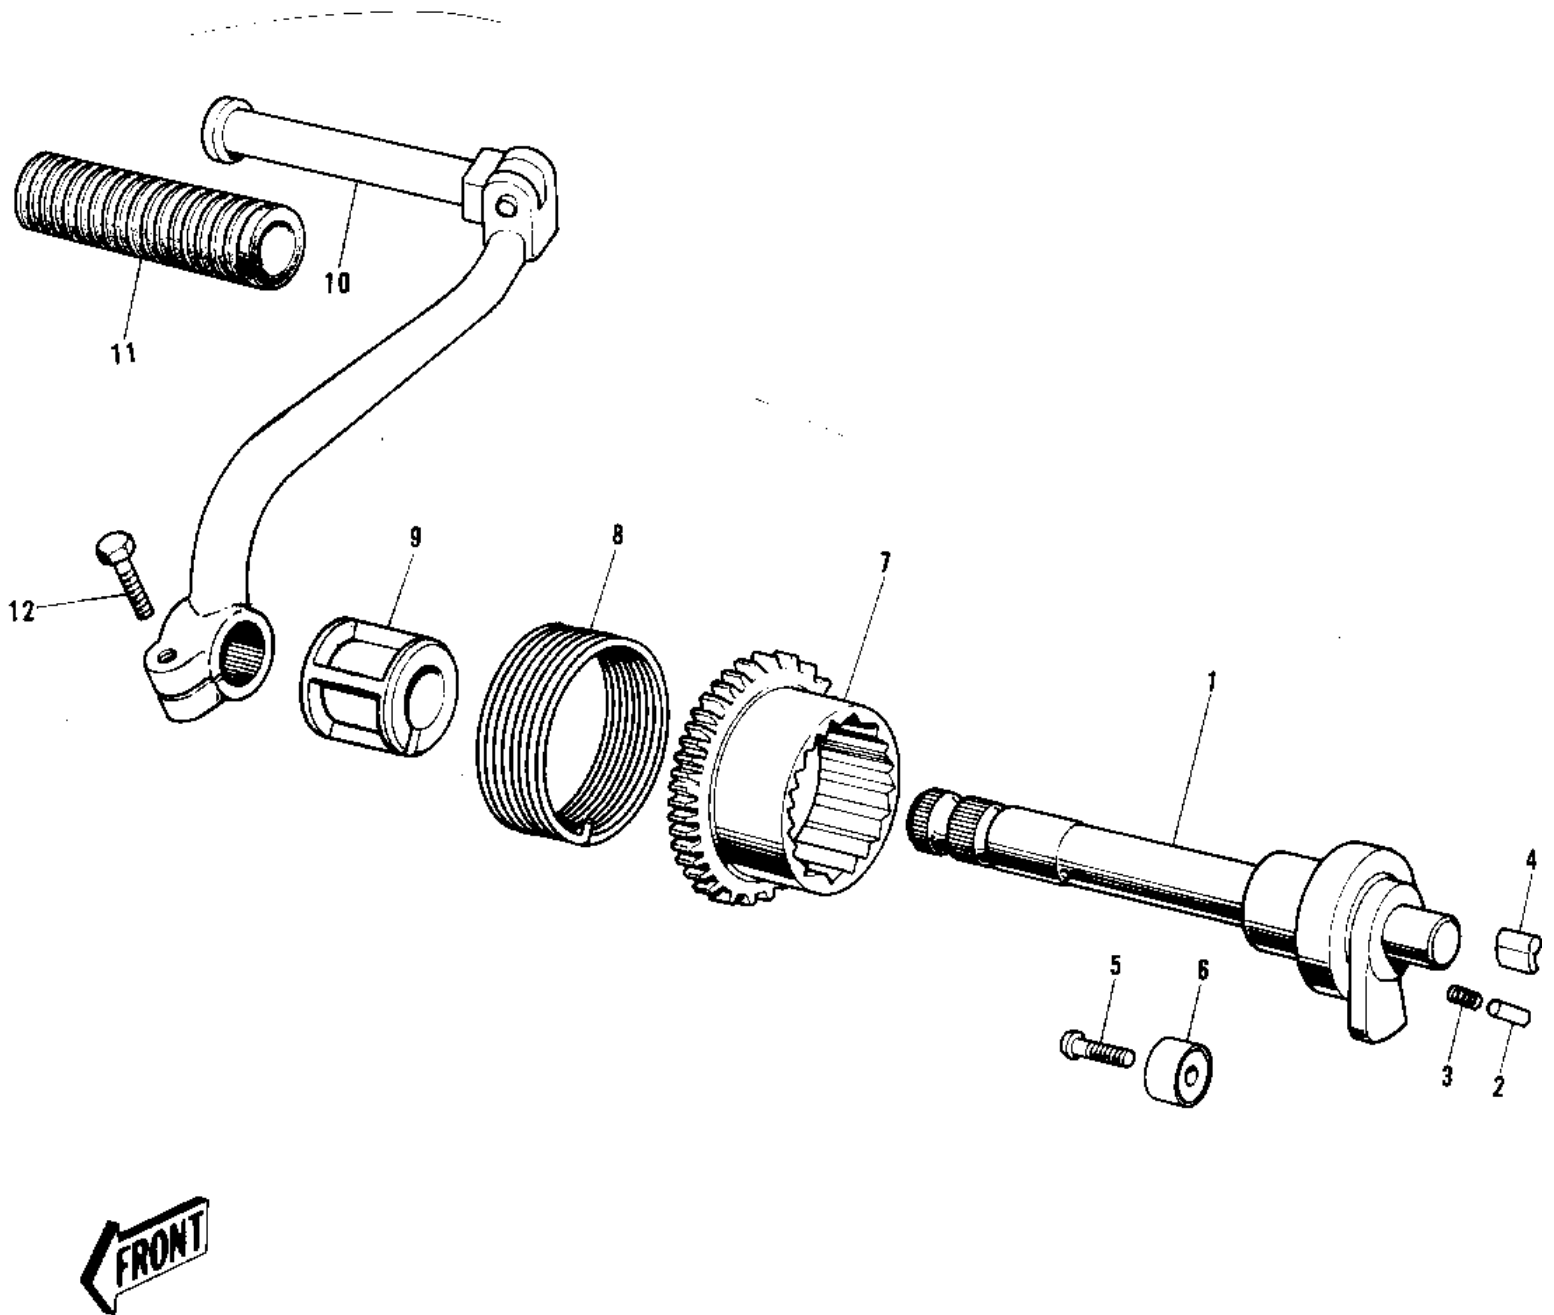

1975 G5-C PARTS DIAGRAM

KICKSTARTER MECHANISM ('72-'73 G5-A)

1975 G5-C PARTS LIST

KICKSTARTER MECHANISM ('72-'73 G5-A)

ITEM NAME	PART NUMBER	QUANTITY
SHAFT-KICK (Ref # 1)	13066-1022	1
P/N,KICKSTARTER PAWL (Ref # 2)	92043-013	1
SPRING KICK PAWL (Ref # 3)	92081-014	1
PAWL KICKSTARTER (Ref # 4)	13069-005	1
SCREW CNTSNK HD 6X20 (Ref # 5)	221B0620	1
STOPPER KICKSTARTER (Ref # 6)	13072-003	1
GEAR KICKSTARTER (Ref # 7)	13068-007	1
SPRING KICKSTARTER (Ref # 8)	92083-004	1
GUIDE KICK SPRING (Ref # 9)	13070-003	1
PEDAL, KICKSTARTER (Ref # 10)	13064-007	2
RUBBER KICK PEDAL (Ref # 11)	13063-002	1
BOLT-SMALL-UPSET 8X25 (Ref # 12)	115G0825	1