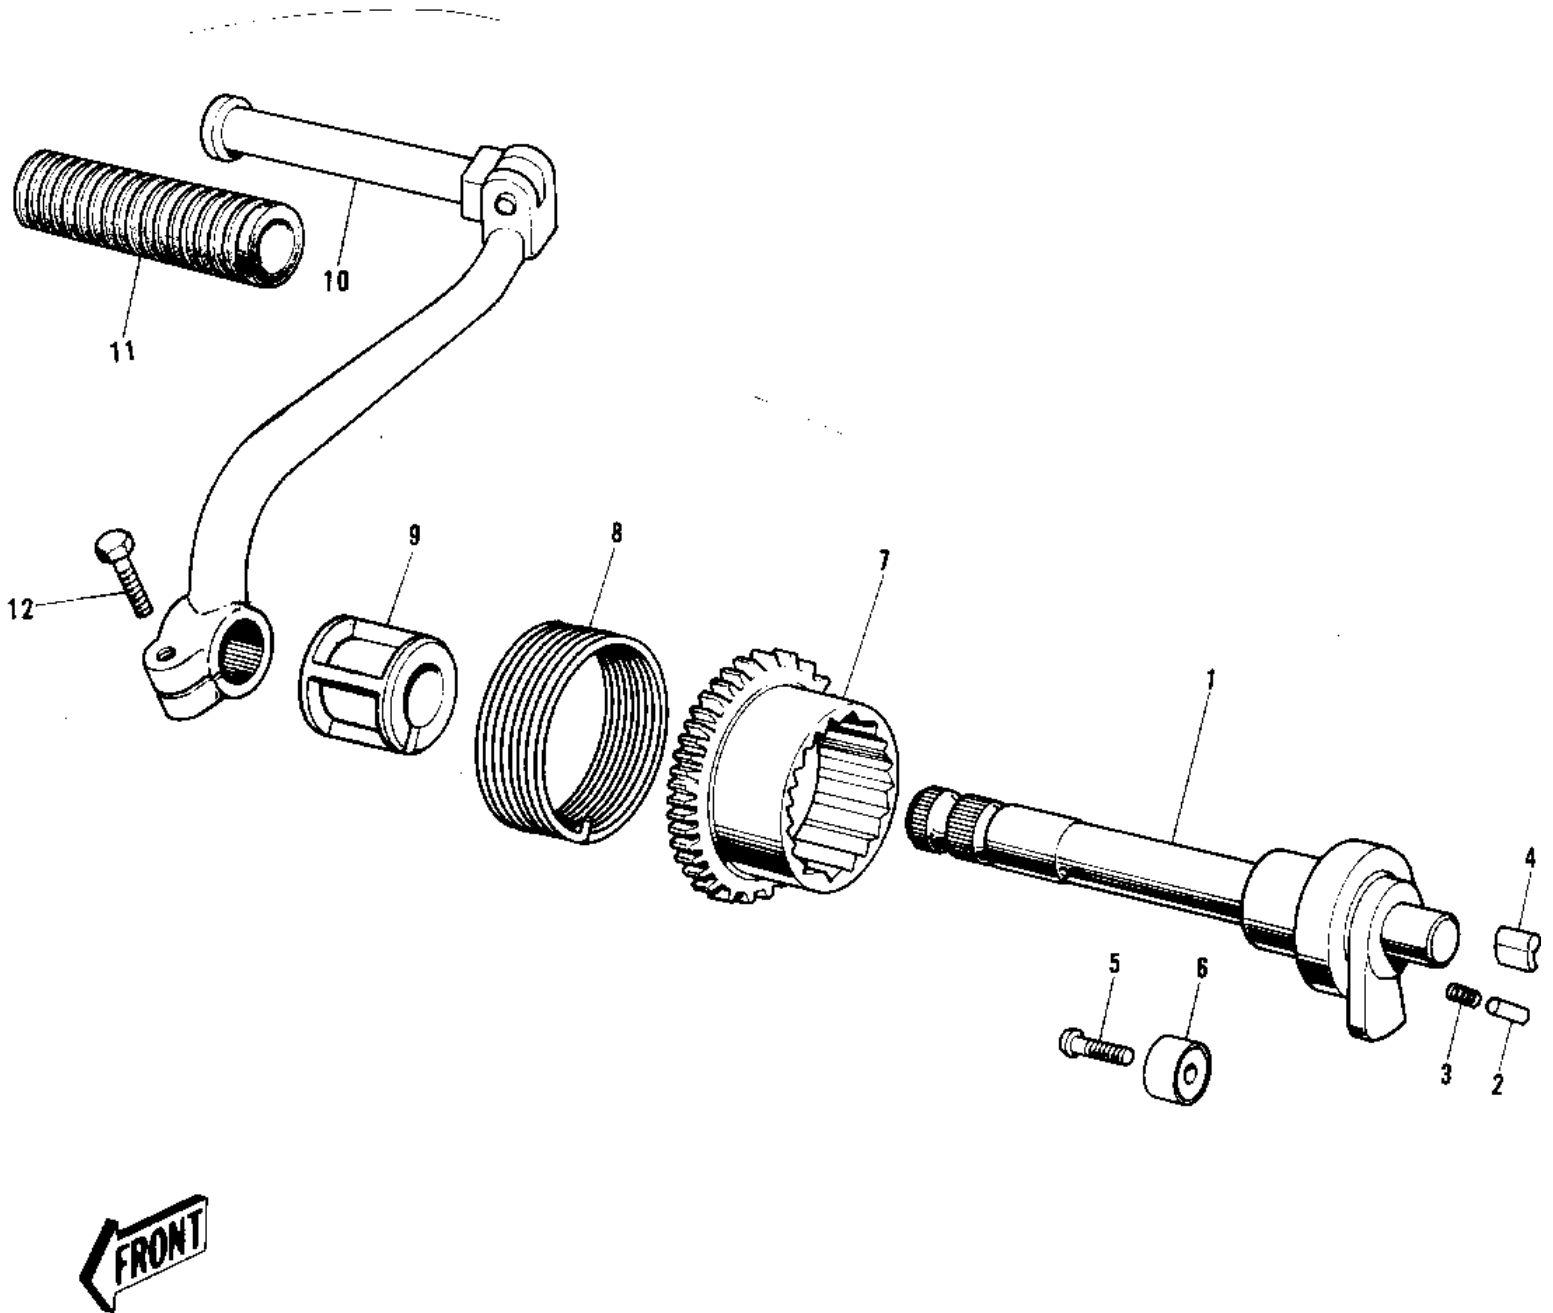

1974 G5-B PARTS DIAGRAM

KICKSTARTER MECHANISM (72-73 G5-A)

1974 G5-B PARTS LIST

KICKSTARTER MECHANISM (72-'73 G5-A)

ITEM NAME	PART NUMBER	QUANTITY
SHAFT-KICK (Ref # 1)	13066-1022	
P/N,KICKSTARTER PAWL (Ref # 2)	92043-013	
SPRING KICK PAWL (Ref # 3)	92081-014	
PAWL KICKSTARTER (Ref # 4)	13069-005	
SCREW CNTSNK HD 6X20 (Ref # 5)	221B0620	
STOPPER KICKSTARTER (Ref # 6)	13072-003	
GEAR KICKSTARTER (Ref # 7)	13068-007	
SPRING KICKSTARTER (Ref # 8)	92083-004	
GUIDE KICK SPRING (Ref # 9)	13070-003	
PEDAL, KICKSTARTER (Ref # 10)	13064-007	
PEDAL, KICKSTARTER (Ref # 10)	13064-007	
RUBBER KICK PEDAL (Ref # 11)	13063-002	
BOLT-SMALL-UPSET 8X25 (Ref # 12)	115G0825	