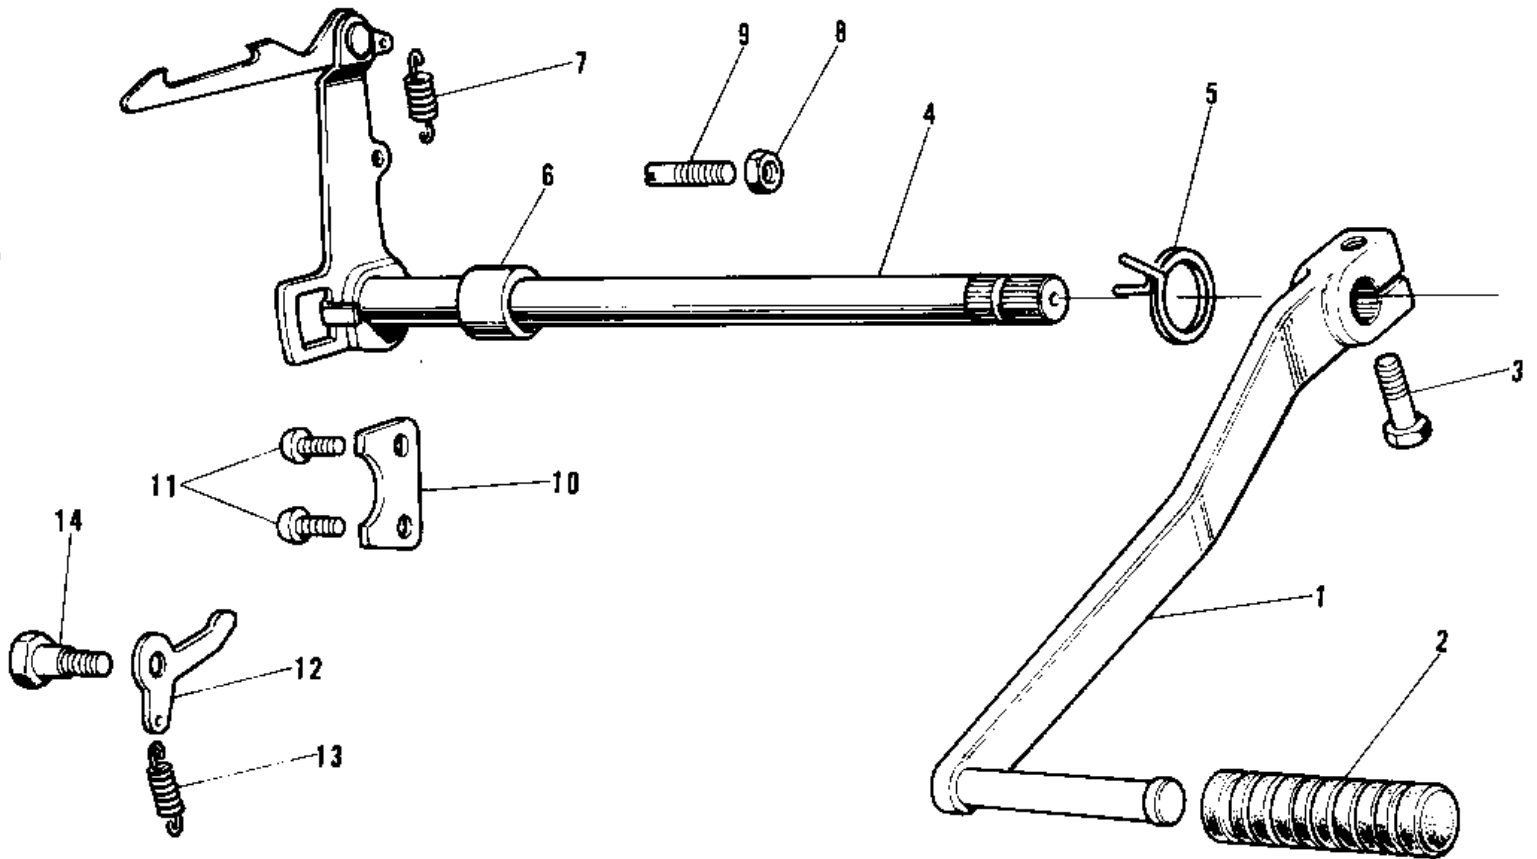

1974 G5-B

PARTS DIAGRAM

GEAR CHANGE MECHANISM ('72-'73 G5-A)

1974 G5-B

PARTS LIST

GEAR CHANGE MECHANISM ('72-'73 G5-A)

ITEM NAME	PART NUMBER	QUANTITY
PEDAL SET GEAR CHANGE (Ref # 1,2)	13242-004	
PEDAL SET GEAR CHANGE (Ref # 1)	13242-004	
RUBBER CHANGE PEDAL (Ref # 2)	13157-004	
BOLT-UPSET,6X20 (Ref # 3)	112G0620	
BOLT-UPSET,6X20 (Ref # 3)	112G0620	
LEVER ASSY,GEAR CHNG (Ref # 4)	13161-1014	
SPRING,TENTION (Ref # 5)	92081-1129	
COLLAR (Ref # 6)	92027-121	
SPRING,CHANGE LEVER (Ref # 7)	92144-1720	
NUT 8MM (Ref # 8)	312B0800	
PIN CHANGE PEDAL SPRG (Ref # 9)	92043-057	
PLATE CHNG DRUM PSTN (Ref # 10)	13169-002	
SCREW PAN HEAD 6X14 (Ref # 11)	220B0614	
LEVER GEAR CHNG DRUM (Ref # 12)	13168-005	
SPRING,CHNG DRUM LEV (Ref # 13)	92083-012	
BOLT,CHANGE DRUM LEVE (Ref # 14)	92150-1450	