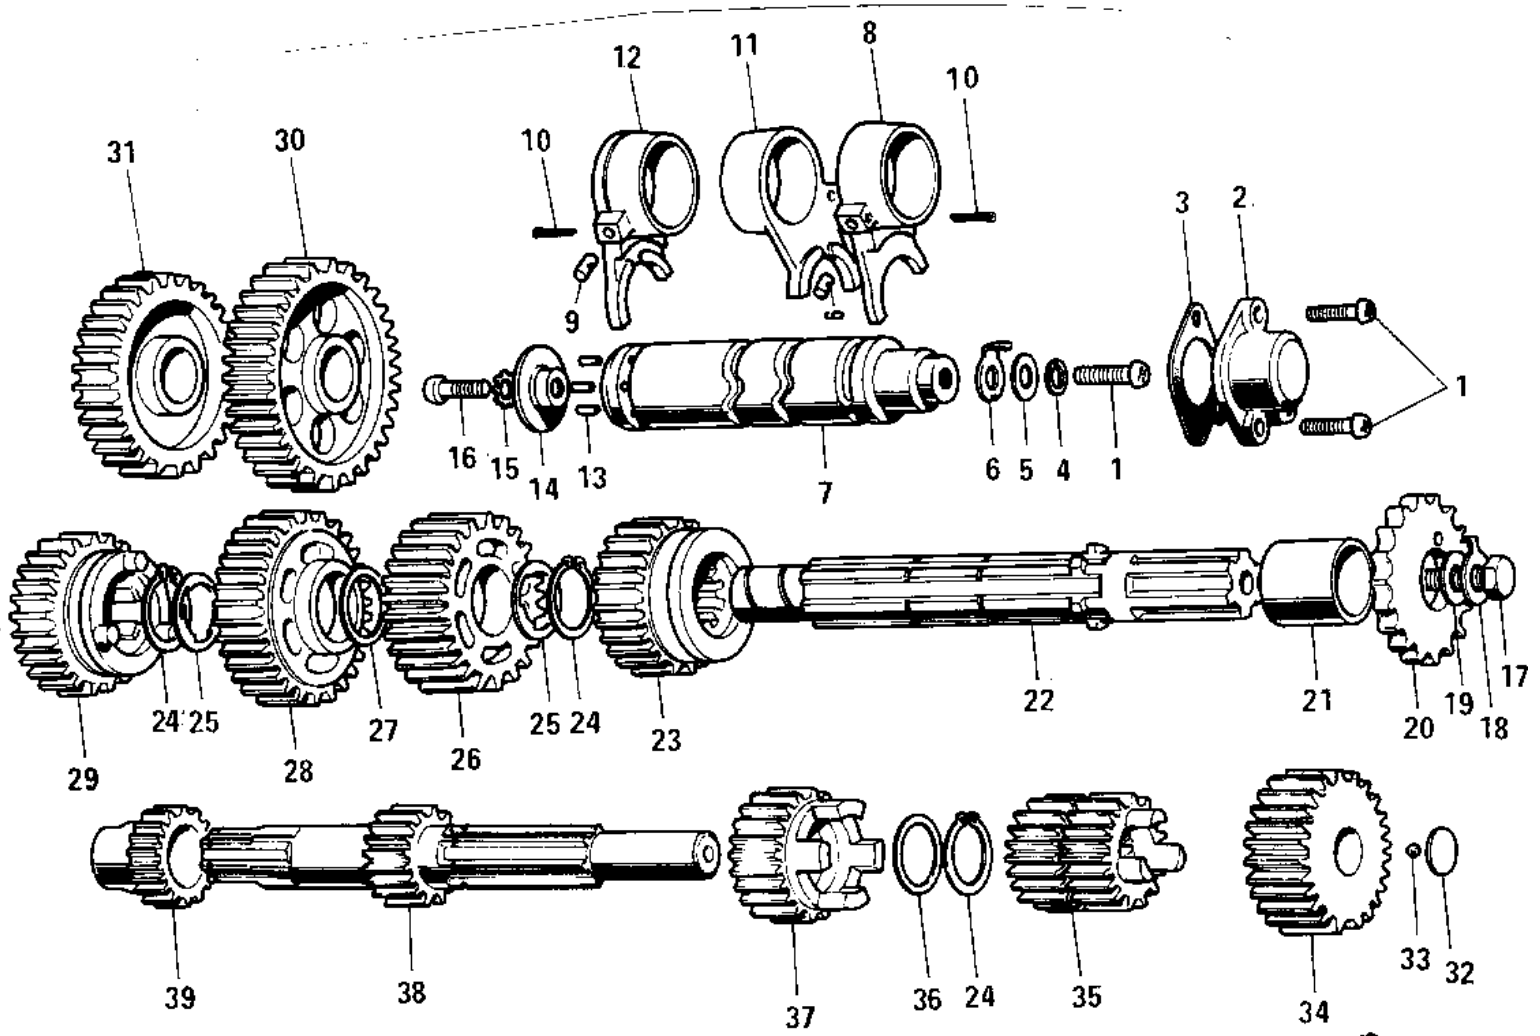

# 1975 G5-C PARTS DIAGRAM

TRANSMISSION/CHANGE DRUM ('72-'73 G5-A)

## TRANSMISSION/CHANGE DRUM ('72-'73 G5-A)

ITEM NAME	PART NUMBER	QUANTITY
SCREW PAN HEAD 6X16 (Ref # 1)	220B0616	
SWITCH,NEUTRAL (Ref # 2)	13151-1001	
GASKET NEUTRAL SWITCH (Ref # 3)	13146-002	
WASHER SPRING 6MM (Ref # 4)	461F0600	
WASHER PLAIN 6MM (Ref # 5)	410B0600	
ROTOR,NEUTRAL INDICTR (Ref # 6)	21007-1003	
DRUM ASSY-GEAR CHANGE (Ref # 7,13~1)	13239-005	
DRUM ASSY-GEAR CHANGE (Ref # 7)	13239-005	
FORK SELECTOR 3RD (Ref # 8)	13140-009	
PIN SELECT FORK GUIDE (Ref # 9)	92043-005	
PIN COTTER 3.0X20 (Ref # 10)	550D3020	
FORK SELECTOR 4TH-TOP (Ref # 11)	13140-017	
FORK SELECTOR LOW-2ND (Ref # 12)	13140-010	
PIN GEAR CHANGE DRUM (Ref # 13)	92042-014	
PLATE CHANGE DRUM PIN (Ref # 14)	13142-008	
WASHER LOCK 6MM (Ref # 15)	464H0600	
SCREW PAN HEAD 6X12 (Ref # 16)	220B0612	
BOLT-SMALL-UPSET,8X16 (Ref # 17)	115G0816	
WASHER LOCK 8MM (Ref # 18)	92030-007	
WASHER ENG SPROCKET (Ref # 19)	92022-130	
ENG SPROCKET,ASY,15T (Ref # 20)	13249-003	
ENG SPROCKET ASY,13T (Ref # 20)	13249-001	
SPROCKET-OUTPUT,14T (Ref # 20)	13144-1058	
SPACER ENG SPROCKET (Ref # 21)	92027-009	
COLLAR,ENG NPROCKET (Ref # 21)	92027-179	
SHAFT OUTPUT (Ref # 22)	13128-021	
TOP GEAR OUTPUT SHAFT (Ref # 23)	13137-012	
CIRCLIP (Ref # 24)	92033-014	
WASHER-LOCK (Ref # 25)	92024-030	

## 1975 G5-C PARTS LIST

### TRANSMISSION/CHANGE DRUM ('72-'73 G5-A)

ITEM NAME	PART NUMBER	QUANTITY
3RD GEAR OUTPUT SHAFT (Ref # 26)	13133-005	
WASHER THRUST (Ref # 27)	92022-146	
2ND GEAR OUTPUT SHAFT (Ref # 28)	13131-008	
GEAR-TRANSMISSION SPU (Ref # 29)	13129-1708	
LOW GEAR OUTPUT SHAFT (Ref # 30)	13129-010	
IDLE GEAR (Ref # 31)	13073-004	
WASHER THRUST (Ref # 32)	92022-115	
BALL STEEL 7/32' (Ref # 33)	600A0700	
GEAR,INPUT TOP,24T (Ref # 34)	13129-1927	
2ND&3RD GEAR,DRIVE (Ref # 35)	13129-1052	
WASHER THRUST (Ref # 36)	92022-118	
4TH GEAR,DRIVE (Ref # 37)	13129-1053	
SHAFT,DRIVE (Ref # 38)	13127-032	
PINION KICKSTARTER (Ref # 39)	13075-004	