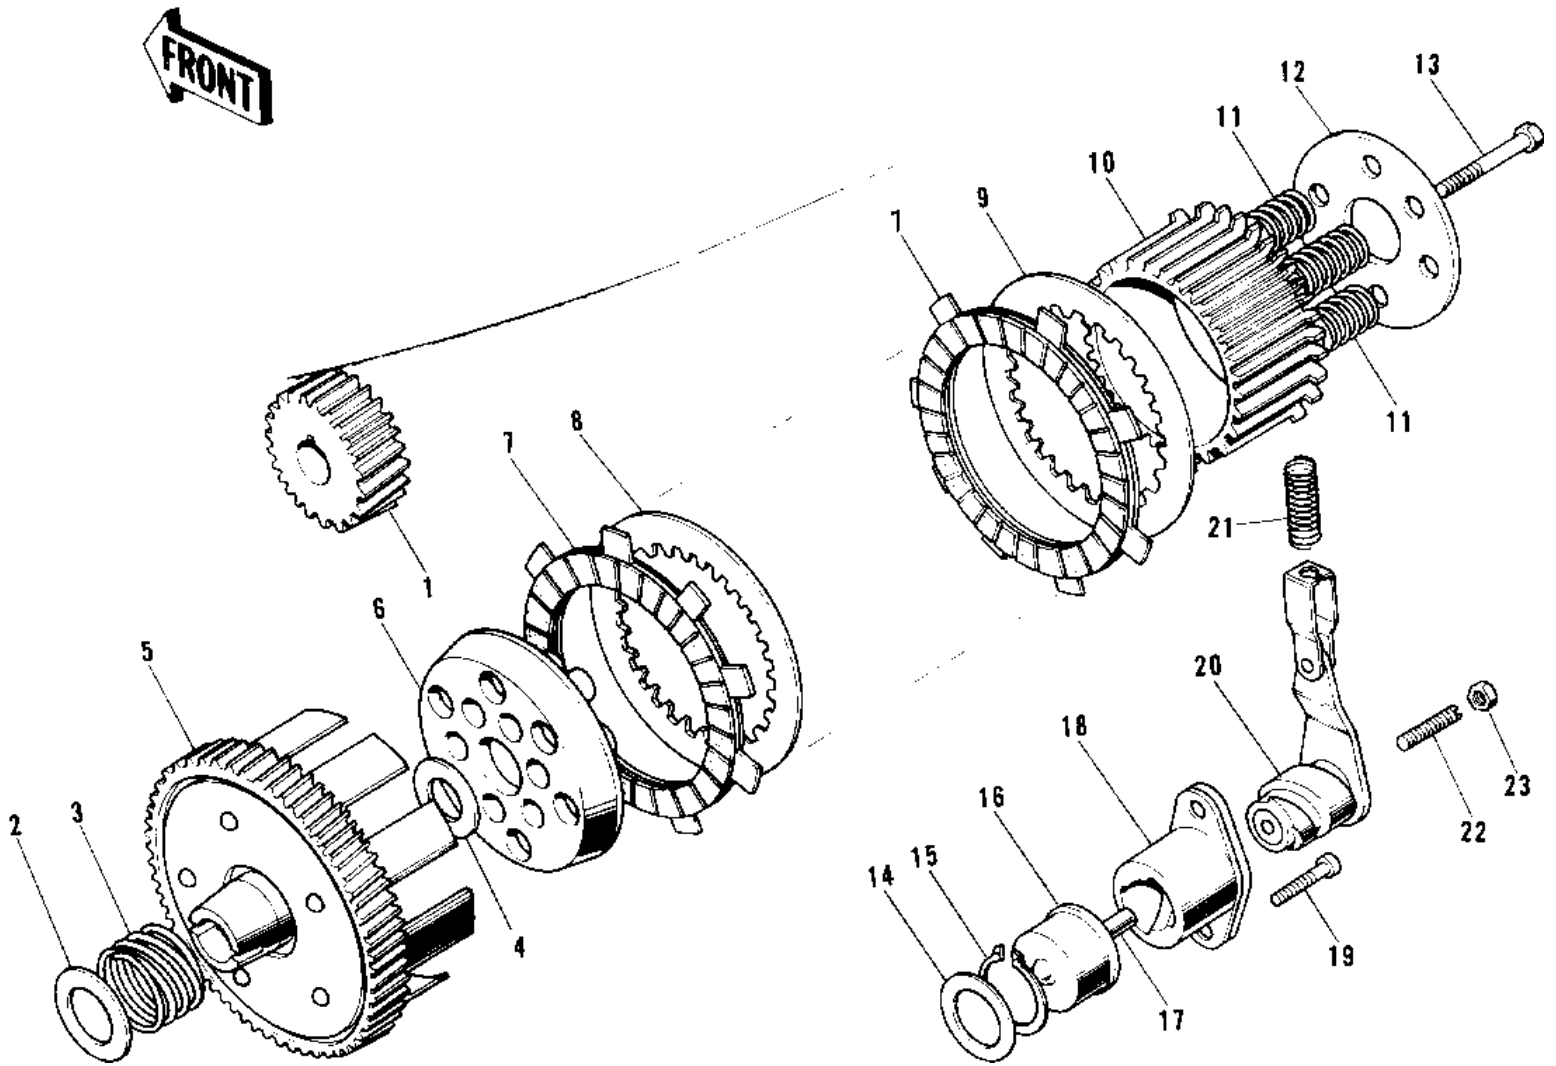

# 1975 G5-C PARTS DIAGRAM

CLUTCH (72-'73 G5-A)

## 1975 G5-C PARTS LIST

### CLUTCH ('72-'73 G5-A)

ITEM NAME	PART NUMBER	QUANTITY
PINION,PRIMARY (Ref # 1)	13121-032	
WASHER PLAIN (Ref # 2)	92022-057	
SPRING CLUTCH DAMPER (Ref # 3)	92081-015	
WASHER THRUST CLUTCH (Ref # 4)	92022-054	
CLUTCH-ASSY (Ref # 5~13)	13081-028	
HOUSING CLUTCH (Ref # 5)	13095-022	
WHEEL,CLUTCH (Ref # 6)	13086-1002	
PLATE-FRICTION (Ref # 7)	13088-1103	
PLATE-CLUTCH,STEEL (Ref # 8)	13089-1009	
PLATE CLUTCH OUTER (Ref # 9)	13090-004	
HUB,CLUTCH (Ref # 10)	13087-1011	
SPRING CLUTCH (Ref # 11)	92081-012	
HOLDER,CLUTCH SPRING (Ref # 12)	13091-1115	
BOLT-UPSET (Ref # 13)	112G0516	
WASHER THRUST (Ref # 14)	92022-053	
CIRCLIP 16MM (Ref # 15)	480J1600	
PUSHER CLUTCH SPRING (Ref # 16)	13113-003	
PIN DOWEL 7X10 (Ref # 17)	610A0710	
OUTER CLUTCH RELEASE (Ref # 18)	13118-001	
SCREW PAN HEAD 6X16 (Ref # 19)	220B0616	
INNER CLUTCH RELEASE (Ref # 20)	13102-004	
SPRING-CLUTCH RELEASE (Ref # 21)	92081-096	
SCREW SLOTTED 6X28 (Ref # 22)	291Z0628	
NUT 6MM (Ref # 23)	311B0600	