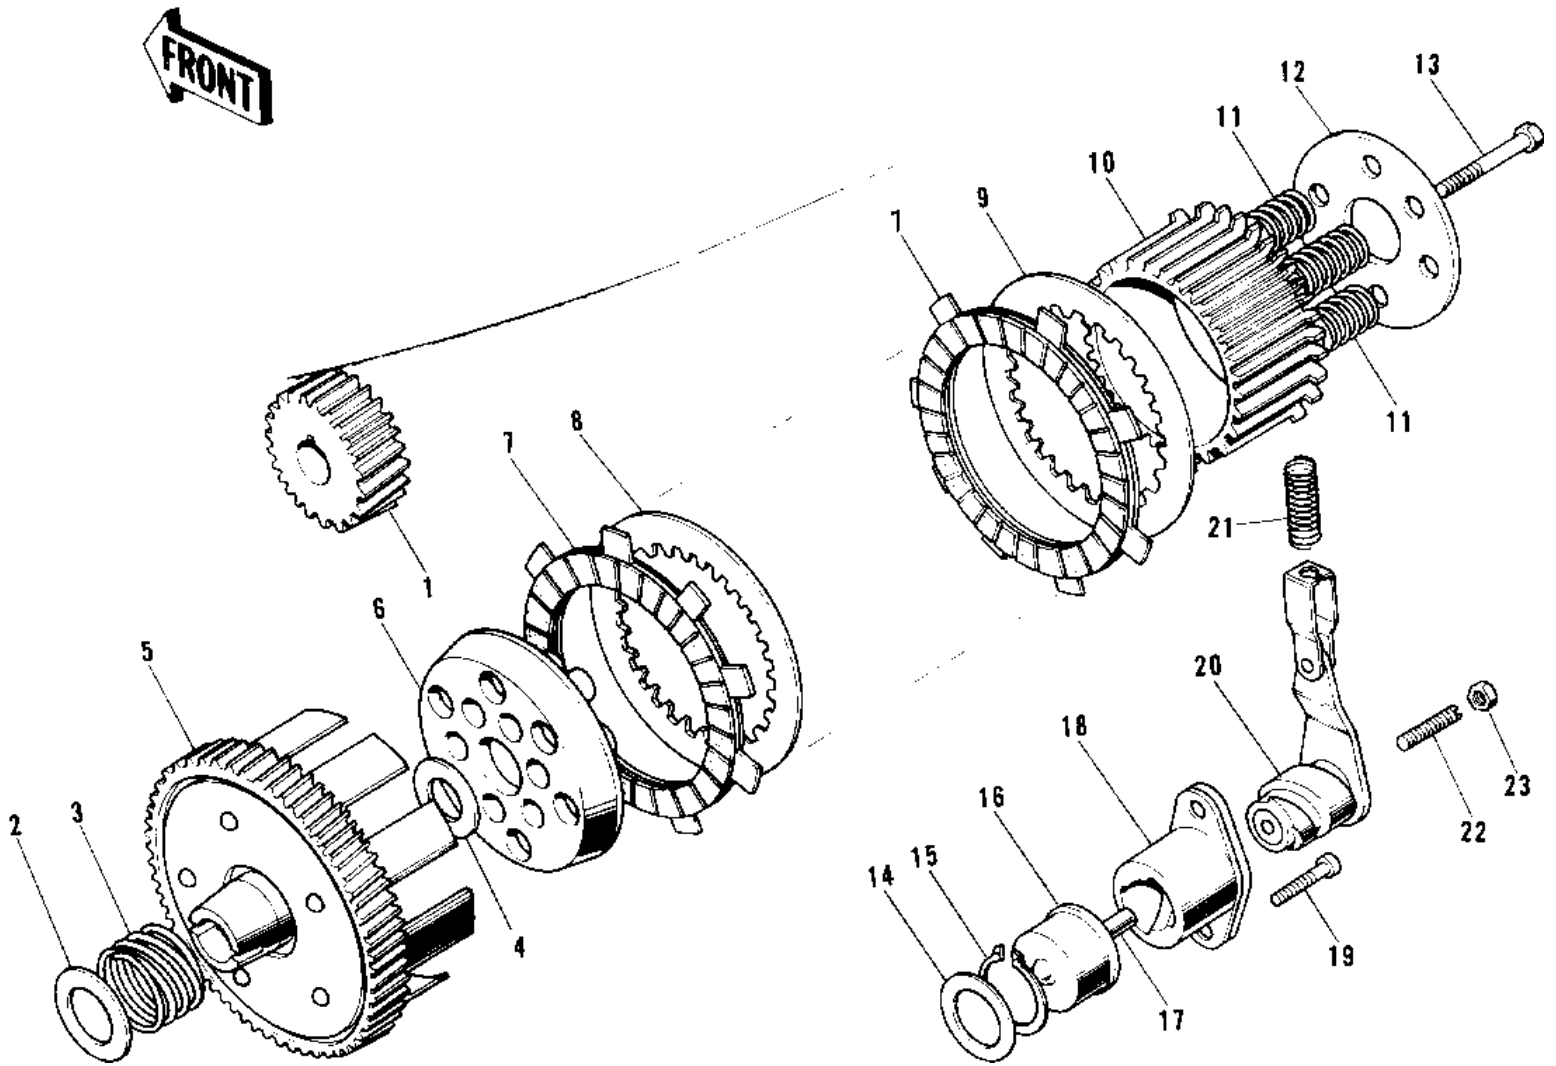

1975 G5-C PARTS DIAGRAM

CLUTCH (72-'73 G5-A)

1975 G5-C PARTS LIST

CLUTCH ('72-'73 G5-A)

ITEM NAME	PART NUMBER	QUANTITY
PINION,PRIMARY (Ref # 1)	13121-032	
WASHER PLAIN (Ref # 2)	92022-057	
SPRING CLUTCH DAMPER (Ref # 3)	92081-015	
WASHER THRUST CLUTCH (Ref # 4)	92022-054	
CLUTCH-ASSY (Ref # 5~13)	13081-028	
HOUSING CLUTCH (Ref # 5)	13095-022	
WHEEL,CLUTCH (Ref # 6)	13086-1002	
PLATE-FRICTION (Ref # 7)	13088-1103	
PLATE-CLUTCH,STEEL (Ref # 8)	13089-1009	
PLATE CLUTCH OUTER (Ref # 9)	13090-004	
HUB,CLUTCH (Ref # 10)	13087-1011	
SPRING CLUTCH (Ref # 11)	92081-012	
HOLDER,CLUTCH SPRING (Ref # 12)	13091-1115	
BOLT-UPSET (Ref # 13)	112G0516	
WASHER THRUST (Ref # 14)	92022-053	
CIRCLIP 16MM (Ref # 15)	480J1600	
PUSHER CLUTCH SPRING (Ref # 16)	13113-003	
PIN DOWEL 7X10 (Ref # 17)	610A0710	
OUTER CLUTCH RELEASE (Ref # 18)	13118-001	
SCREW PAN HEAD 6X16 (Ref # 19)	220B0616	
INNER CLUTCH RELEASE (Ref # 20)	13102-004	
SPRING-CLUTCH RELEASE (Ref # 21)	92081-096	
SCREW SLOTTED 6X28 (Ref # 22)	291Z0628	
NUT 6MM (Ref # 23)	311B0600	