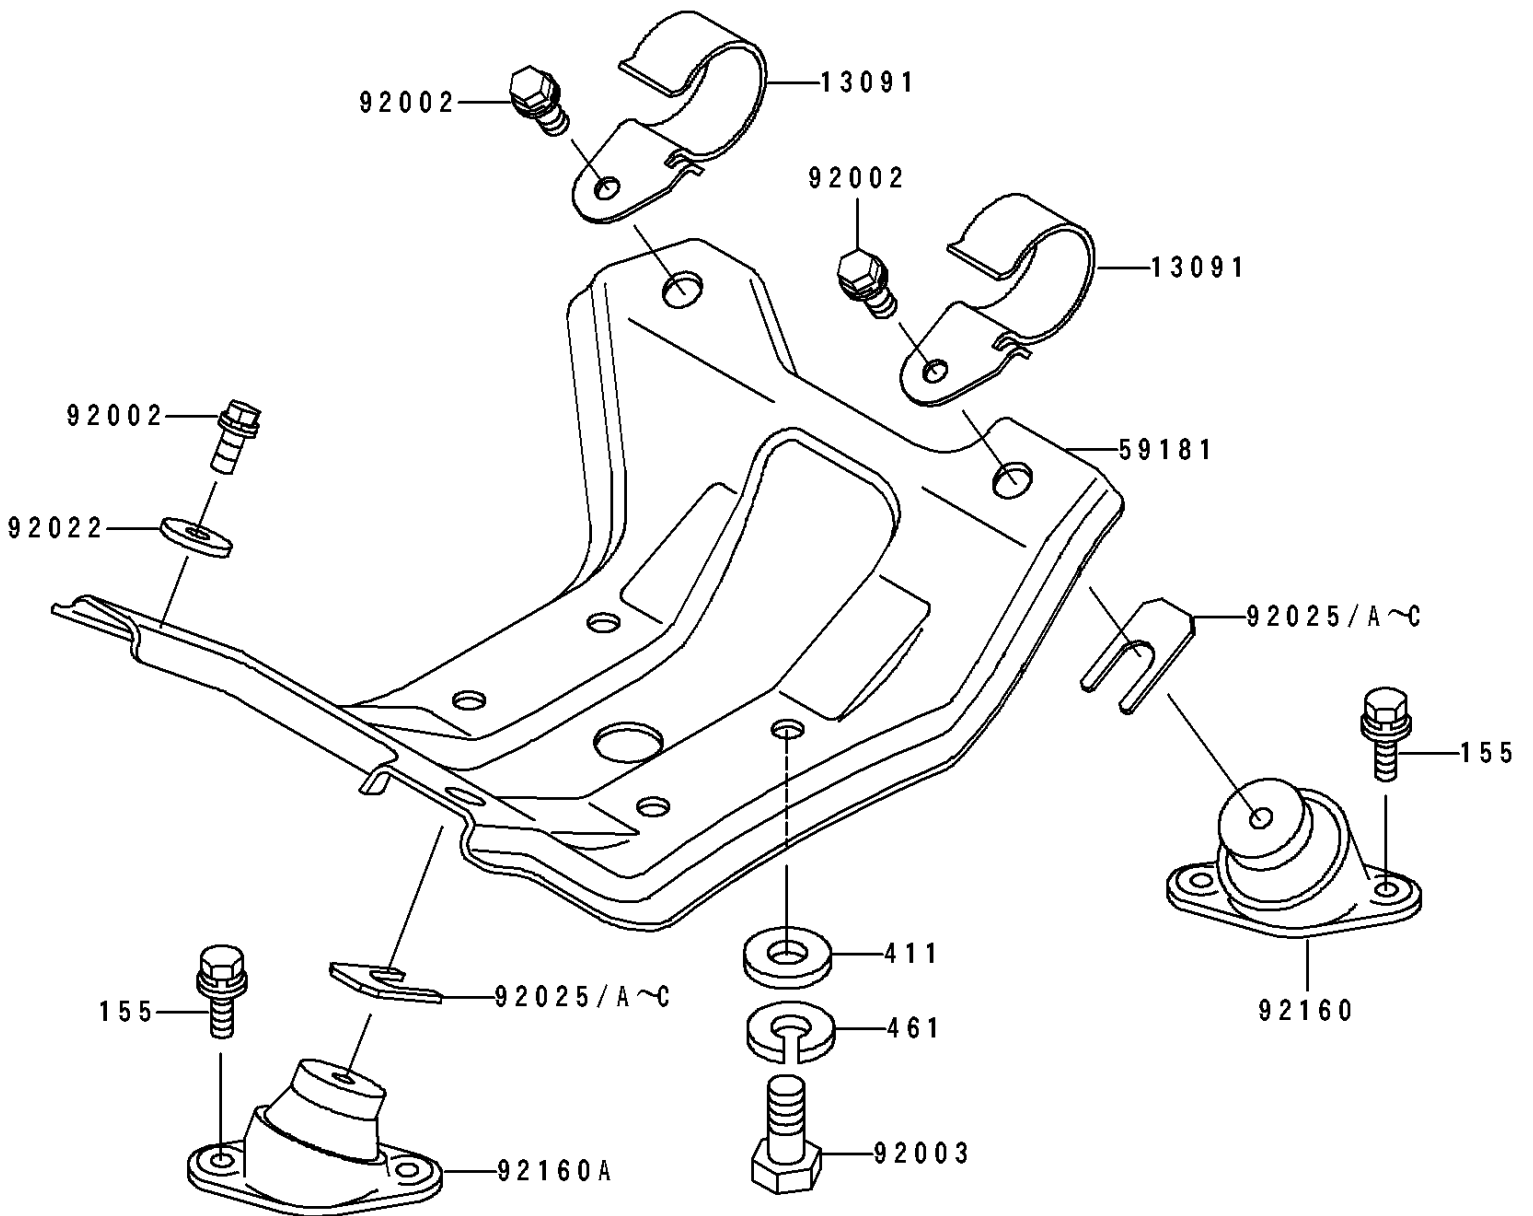

1995 550 SX PARTS DIAGRAM

Engine Mount

F 3144

1995 550 SX PARTS LIST

Engine Mount

ITEM NAME	PART NUMBER	QUANTITY
HOLDER,EXHAUST DUCT (Ref # 13091)	13091-3752	2
MOUNT-ENGINE (Ref # 59181)	59181-509-9G	1
BOLT,10X25 (Ref # 92002)	92002-3770	4
BOLT,1/2"X31 (Ref # 92003)	92003-533	4
WASHER,32X10.5X4 (Ref # 92022)	92022-3023	2
SHIM,T=0.3MM (Ref # 92025)	92025-3705	AR
SHIM,T=0.5MM (Ref # 92025A)	92025-3706	AR
SHIM,T=1.0MM (Ref # 92025B)	92025-3707	AR
SHIM,T=1.5MM (Ref # 92025C)	92025-3708	AR
DAMPER,ENGINE MOUNT (Ref # 92160)	92160-3762	2
DAMPER,ENGINE MOUNT (Ref # 92160A)	92160-3763	2
BOLT-WSP-SMALL,8X20 (Ref # 155)	155R0820	8
WASHER-PLAIN,14MM (Ref # 411)	411S1400	4
WASHER-SPRING,14MM (Ref # 461)	461S1400	4