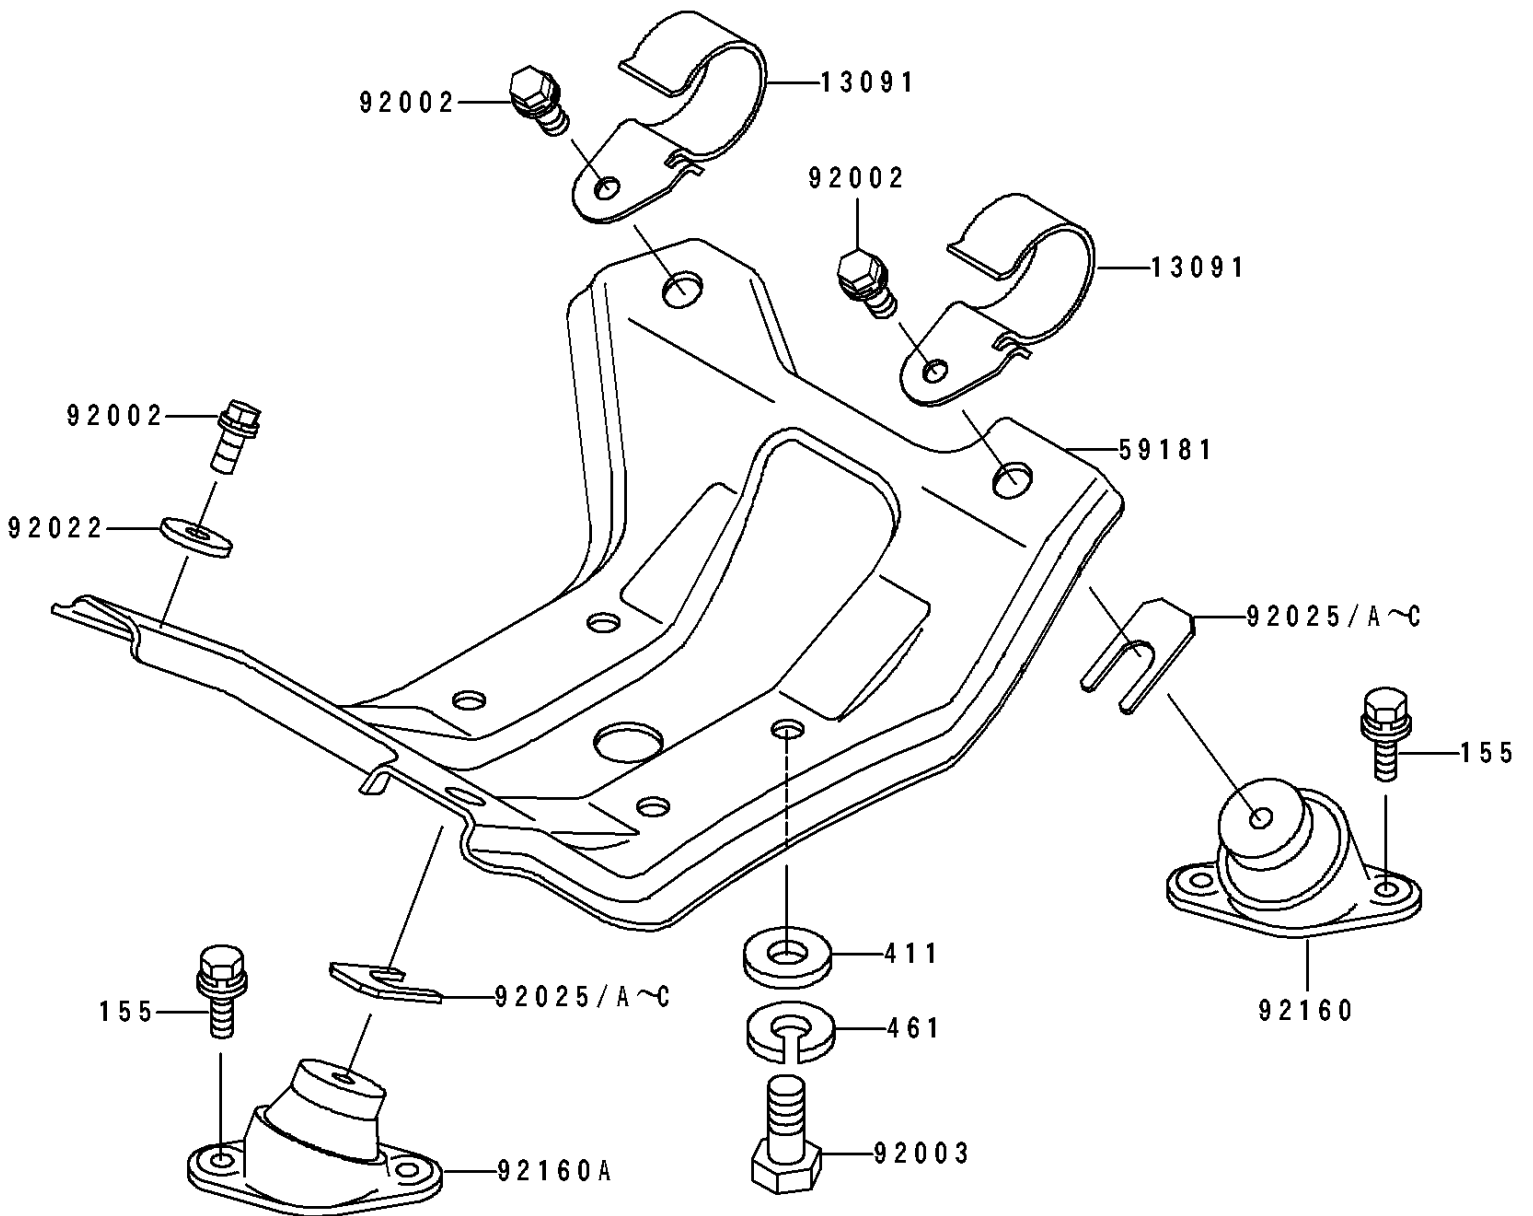

1992 550 SX PARTS DIAGRAM

Engine Mount

F 3144

1992 550 SX PARTS LIST

Engine Mount

ITEM NAME	PART NUMBER	QUANTITY
HOLDER,EXHAUST DUCT (Ref # 13091)	13091-3752	1
MOUNT-ENGINE (Ref # 59181)	59181-509-9G	1
BOLT,10X25 (Ref # 92002)	92002-3770	1
BOLT,1/2"X31 (Ref # 92003)	92003-533	1
WASHER,32X10.5X4 (Ref # 92022)	92022-3023	1
SHIM,T=0.3MM (Ref # 92025)	92025-3705	1
SHIM,T=0.5MM (Ref # 92025A)	92025-3706	1
SHIM,T=1.0MM (Ref # 92025B)	92025-3707	1
SHIM,T=1.5MM (Ref # 92025C)	92025-3708	1
DAMPER,ENGINE MOUNT (Ref # 92160)	92160-3762	1
DAMPER,ENGINE MOUNT (Ref # 92160A)	92160-3763	1
BOLT-WSP-SMALL,8X20 (Ref # 155)	155R0820	1
WASHER-PLAIN,14MM (Ref # 411)	411S1400	1
WASHER-SPRING,14MM (Ref # 461)	461S1400	1