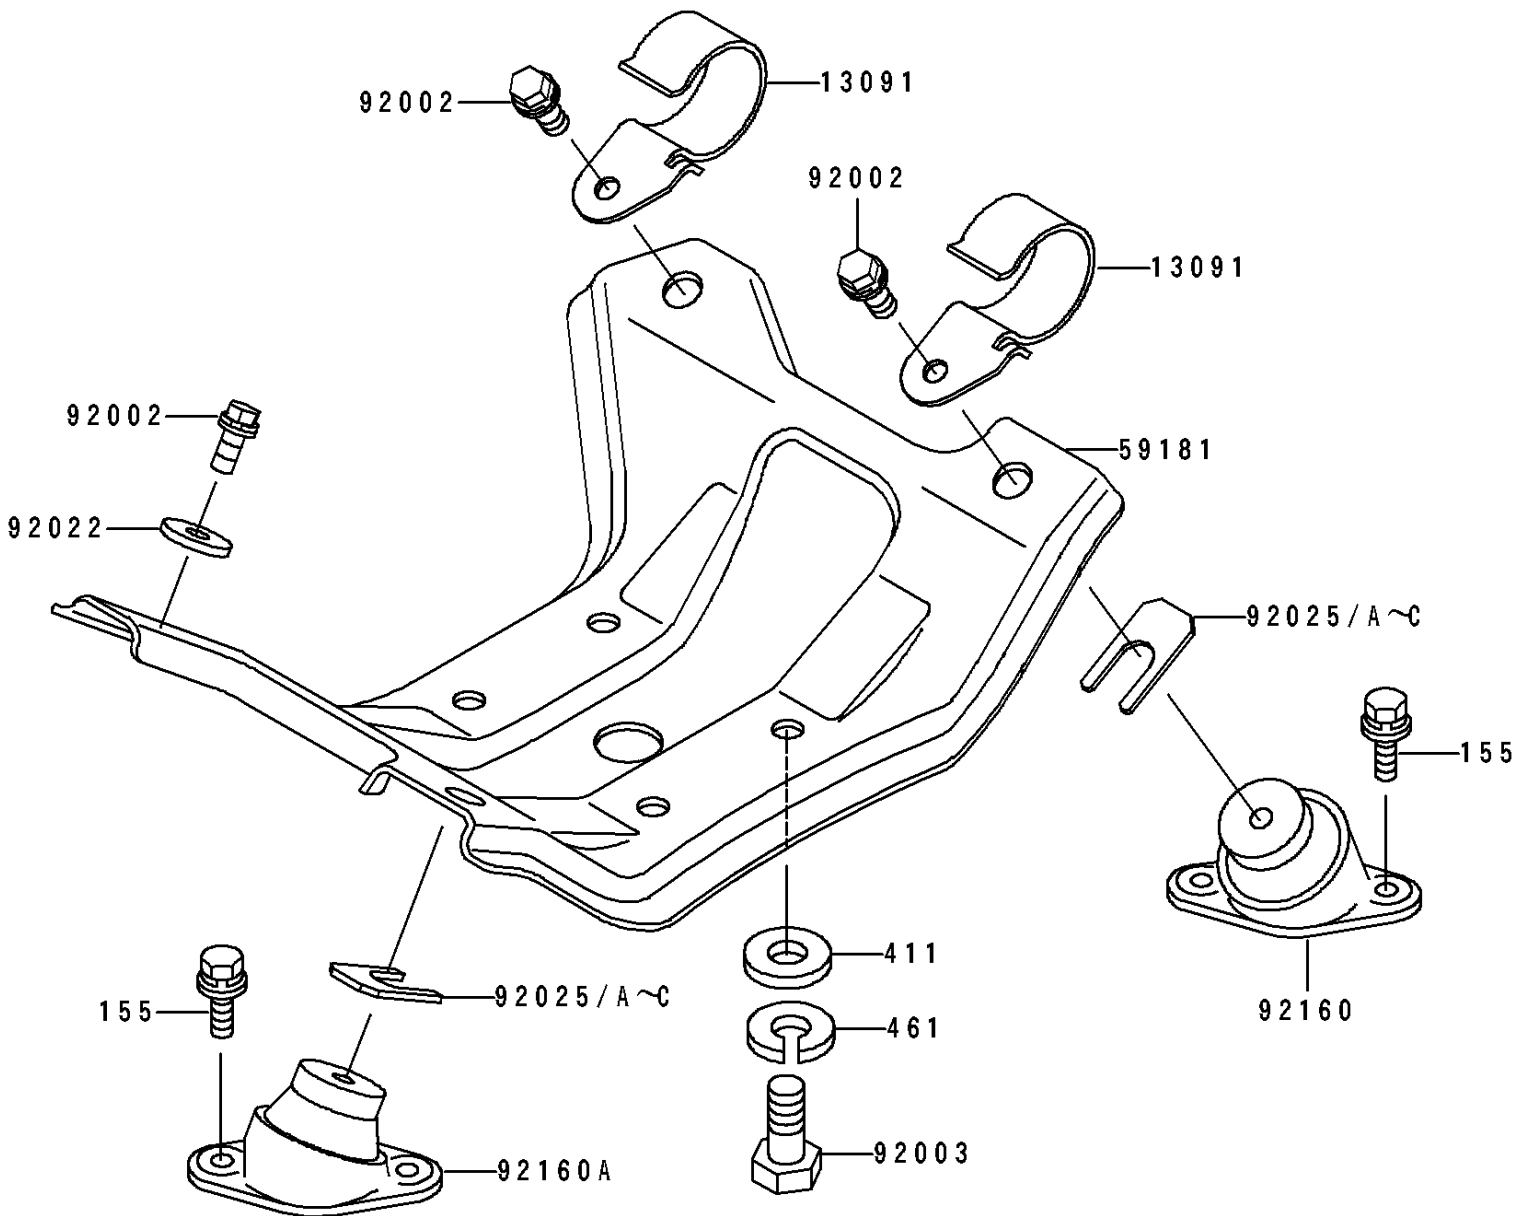

1992 550 SX PARTS DIAGRAM

Engine Mount

F 3144

1992 550 SX PARTS LIST

Engine Mount

ITEM NAME	PART NUMBER	QUANTITY
HOLDER,EXHAUST DUCT (Ref # 13091)	13091-3752	2
MOUNT-ENGINE (Ref # 59181)	59181-509-9G	1
BOLT,10X25 (Ref # 92002)	92002-3770	4
BOLT,1/2"X31 (Ref # 92003)	92003-533	4
WASHER,32X10.5X4 (Ref # 92022)	92022-3023	2
SHIM,T=0.3MM (Ref # 92025)	92025-3705	AR
SHIM,T=0.5MM (Ref # 92025A)	92025-3706	AR
SHIM,T=1.0MM (Ref # 92025B)	92025-3707	AR
SHIM,T=1.5MM (Ref # 92025C)	92025-3708	AR
DAMPER,ENGINE MOUNT (Ref # 92160)	92160-3762	2
DAMPER,ENGINE MOUNT (Ref # 92160A)	92160-3763	2
BOLT-WSP-SMALL,8X20 (Ref # 155)	155R0820	8
WASHER-PLAIN,14MM (Ref # 411)	411S1400	4
WASHER-SPRING,14MM (Ref # 461)	461S1400	4