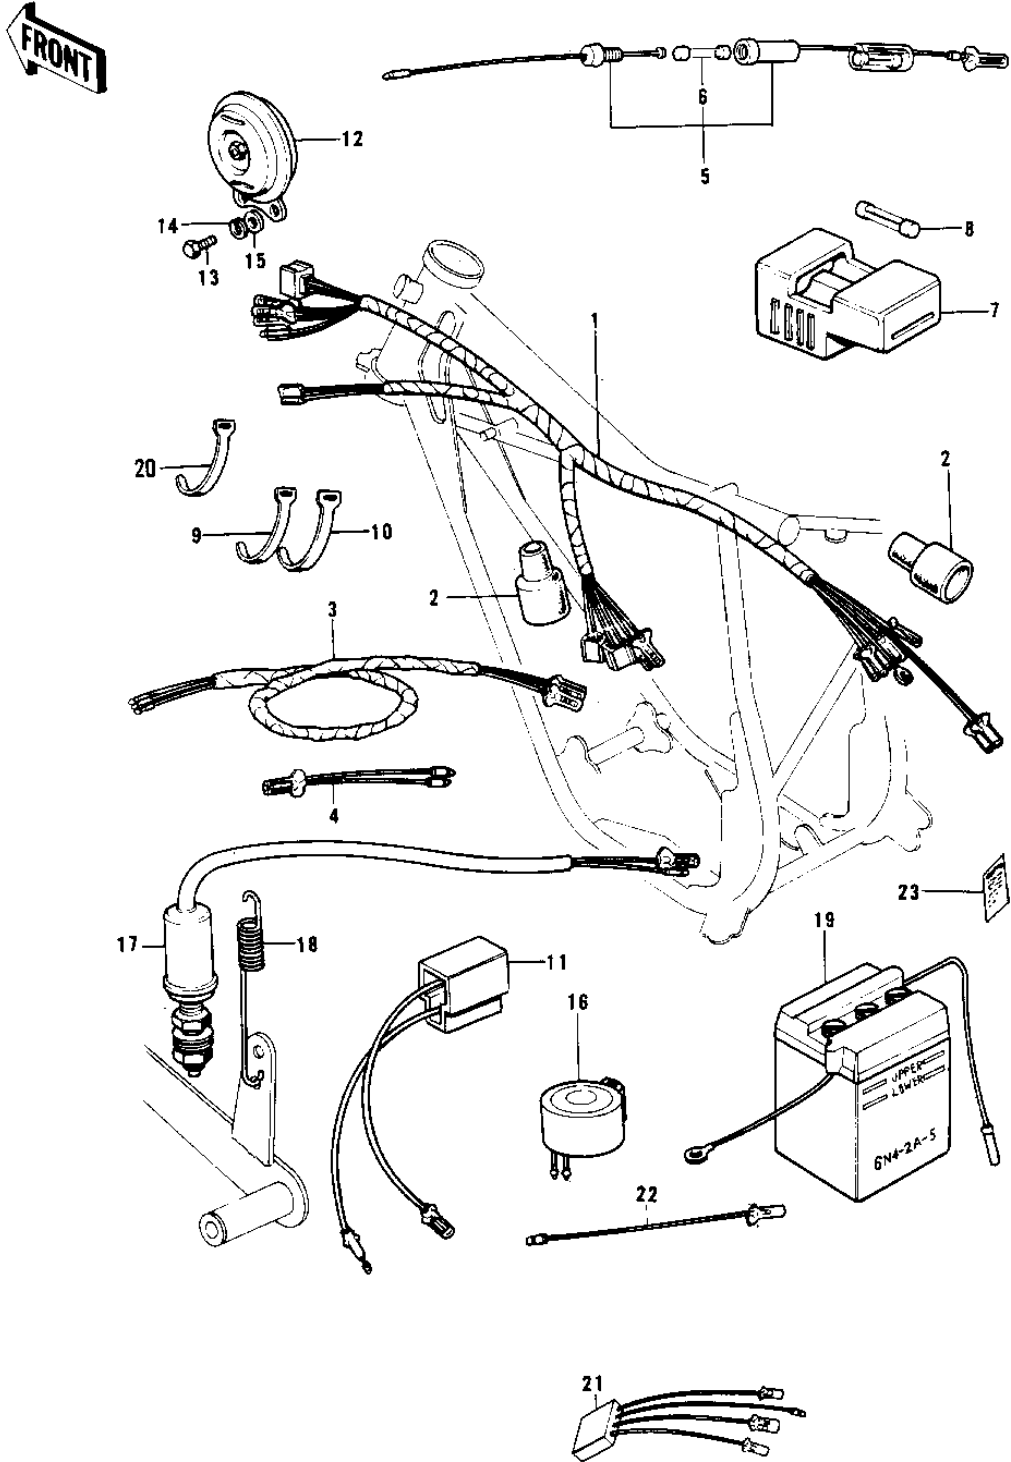

1975 G4TR-E PARTS DIAGRAM

CHASSIS ELECTRICAL EQUIPMENT ('74-'75)

1975 G4TR-E PARTS LIST

CHASSIS ELECTRICAL EQUIPMENT ('74-'75)

ITEM NAME	PART NUMBER	QUANTITY
WIRING HARNESS,MAIN (Ref # 1)	26001-105	1
COVER WIRING HARNESS (Ref # 2)	26009-003	2
WIRING HARNESS-REAR (Ref # 3)	26002-037	1
LEAD WIRE (Ref # 4)	26011-042	1
FUSE ASSY (Ref # 5)	26004-017	1
FUSE 10A (Ref # 6)	26006-003	2
HOLDER,SPARE FUSE (Ref # 7)	26016-003	1
FUSE 10A (Ref # 8)	26006-003	2
BAND,SHORT (Ref # 9)	92072-030	9
BAND,LONG (Ref # 10)	92072-032	4
WIRE,RECTIFIER LEAD (Ref # 11)	26011-074	1
HORN (Ref # 12)	27003-060	1
HORN (Ref # 12)	27003-060	1
SCREW PAN HEAD 6X14 (Ref # 13)	220B0614	2
WASHER SPRING 6MM (Ref # 14)	461F0600	2
WASHER PLAIN 6MM (Ref # 15)	411B0600	2
RELAY-TURN SIGNAL (Ref # 16)	27002-013	1
SWITCH-BRAKE LAMP (Ref # 17)	27010-020	1
SWITCH-BRAKE LAMP (Ref # 17)	27010-015	1
SPRING BRAKE LAMP SW (Ref # 18)	27011-004	1
YUA BAT 6N4-2A-5 (Ref # 19)	K26012-020	1
BAND,MIDDLE (Ref # 20)	92072-031	1
WIRING HARNESS,REAR (Ref # 21)	26002-056	1
WIRE,LEAD (Ref # 22)	26011-094	1
LABEL-WARNING,BATTERY (Ref # 23)	56040-1036	1