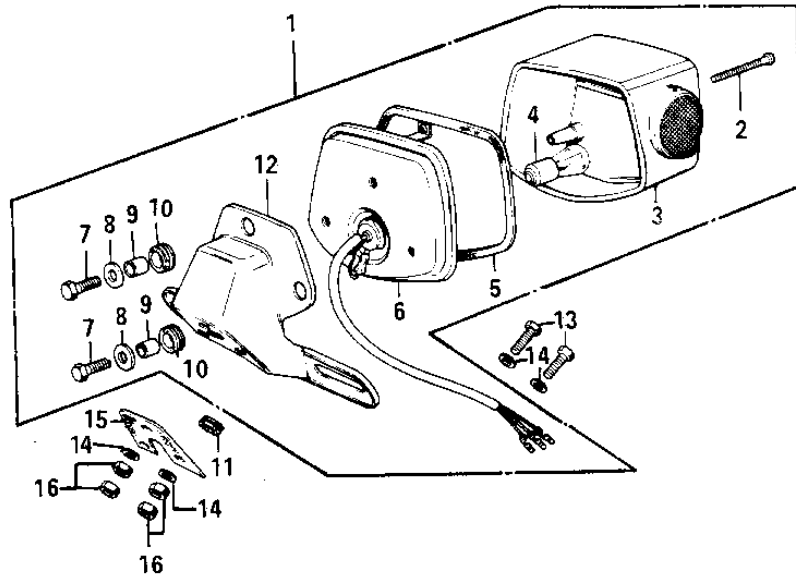

1975 G4TR-E PARTS DIAGRAM

TAILLIGHT ('74-'75)

1975 G4TR-E PARTS LIST

TAILLIGHT ('74-'75)

ITEM NAME	PART NUMBER	QUANTITY
LAMP ASSY, TAIL (Ref # 1)	23024-044	1
SCREW (Ref # 2)	220R0455	3
LENS, TAIL LAMP (Ref # 3)	23026-028	1
BULB, 60-32/3CP (Ref # 4)	92069-074	1
GASKET, TAIL LAMP LENS (Ref # 5)	23028-019	1
BODY COMP TAIL LAMP (Ref # 6)	23027-1018	1
BOLT-UPSET, 6X20 (Ref # 7)	112G0620	3
WASHER-PLAIN (Ref # 8)	92022-193	3
COLLAR, 6.8X10X8.5 (Ref # 9)	92027-129	3
DAMPER RUBBER (Ref # 10)	92075-076	3
GROMMET HARNESS 10MM (Ref # 11)	92071-019	1
BRACKET, TAIL LAMP (Ref # 12)	23036-035	1
BOLT-UPSET (Ref # 13)	112G0630	3
WASHER 6.5X20X1.6T (Ref # 14)	92022-125	3
DAMPER-TAIL LAMP SHCK (Ref # 15)	35039-005	1
NUT 6MM (Ref # 16)	312B0600	6