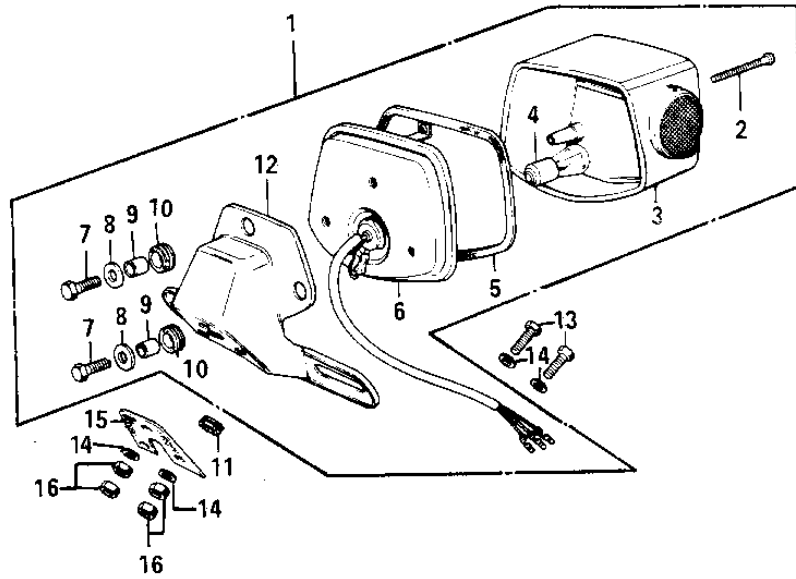

1972 G4TR-B PARTS DIAGRAM

TAILLIGHT ('74-'75)

1972 G4TR-B PARTS LIST

TAILLIGHT ('74-'75)

ITEM NAME	PART NUMBER	QUANTITY
LAMP ASSY, TAIL (Ref # 1)	23024-044	
SCREW (Ref # 2)	220R0455	
LENS, TAIL LAMP (Ref # 3)	23026-028	
BULB, 60-32/3CP (Ref # 4)	92069-074	
GASKET, TAIL LAMP LENS (Ref # 5)	23028-019	
BODY COMP TAIL LAMP (Ref # 6)	23027-1018	
BOLT-UPSET, 6X20 (Ref # 7)	112G0620	
WASHER-PLAIN (Ref # 8)	92022-193	
COLLAR, 6.8X10X8.5 (Ref # 9)	92027-129	
DAMPER RUBBER (Ref # 10)	92075-076	
GROMMET HARNESS 10MM (Ref # 11)	92071-019	
BRACKET, TAIL LAMP (Ref # 12)	23036-035	
BOLT-UPSET (Ref # 13)	112G0630	
WASHER 6.5X20X1.6T (Ref # 14)	92022-125	
DAMPER-TAIL LAMP SHCK (Ref # 15)	35039-005	
NUT 6MM (Ref # 16)	312B0600	