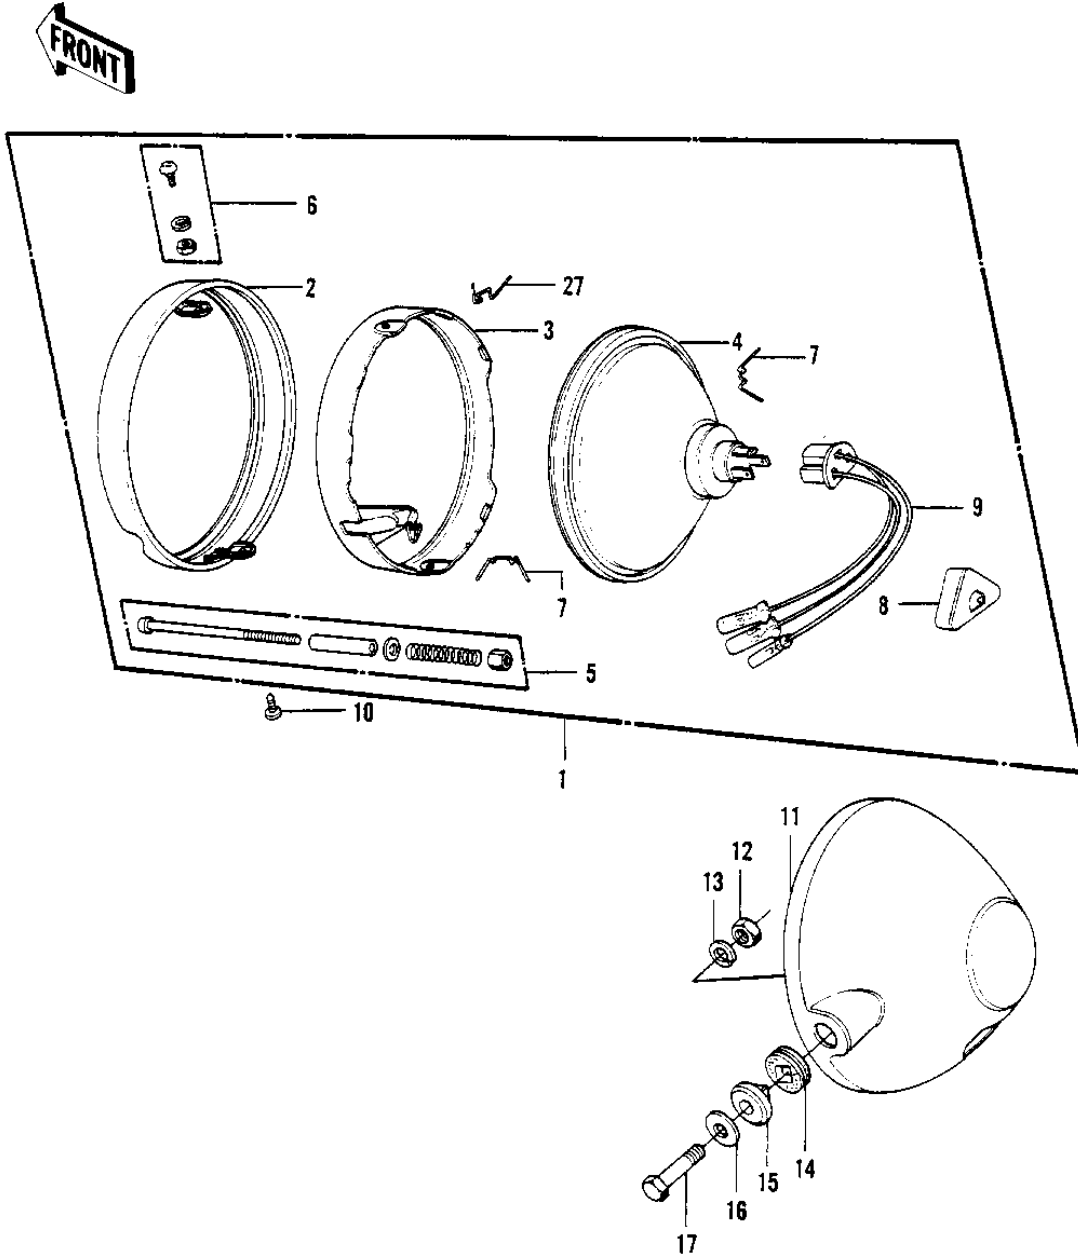

1974 G4TR-D PARTS DIAGRAM

HEADLIGHT KV100-A7 ('74-'75)

KV 100

1974 G4TR-D PARTS LIST

HEADLIGHT KV100-A7 ('74-'75)

ITEM NAME	PART NUMBER	QUANTITY
LAMP UNIT,HEAD (Ref # 1)	23003-024	
RIM,HEAD LAMP (Ref # 2)	23006-042	
RETAINER,SEALED BEAM (Ref # 3)	23072-002	
SEALED BEAM UNIT (Ref # 4)	23007-055	
SCREW ASSY,FOCUS AJST (Ref # 5)	23013-5001	
SCREW SET,LENS UNIT (Ref # 6)	23013-007	
CLAMP,HEAD LAMP LENS (Ref # 7)	23009-015	
COVER,HD LAMP SOCKET (Ref # 8)	23081-001	
SOCKET ASSY,HD LIGHT (Ref # 9)	23008-044	
SOCKET ASSY,HD LIGHT (Ref # 9)	23008-044	
SCREW,PAN HEAD,5X14 (Ref # 10)	23019-025	
BODY,HEAD LAMP,BLACK (Ref # 11)	23005-049-21	
NUT,10MM (Ref # 12)	314B1000	
WASHER SPRING 10MM (Ref # 13)	461F1000	
DAMPER RUBBER (Ref # 14)	23066-011	
COLLAR (Ref # 15)	23052-005	
WASHER-PLAIN,10MM (Ref # 16)	411D1000	
BOLT,HEX HEAD,10X30 (Ref # 17)	92007-041	