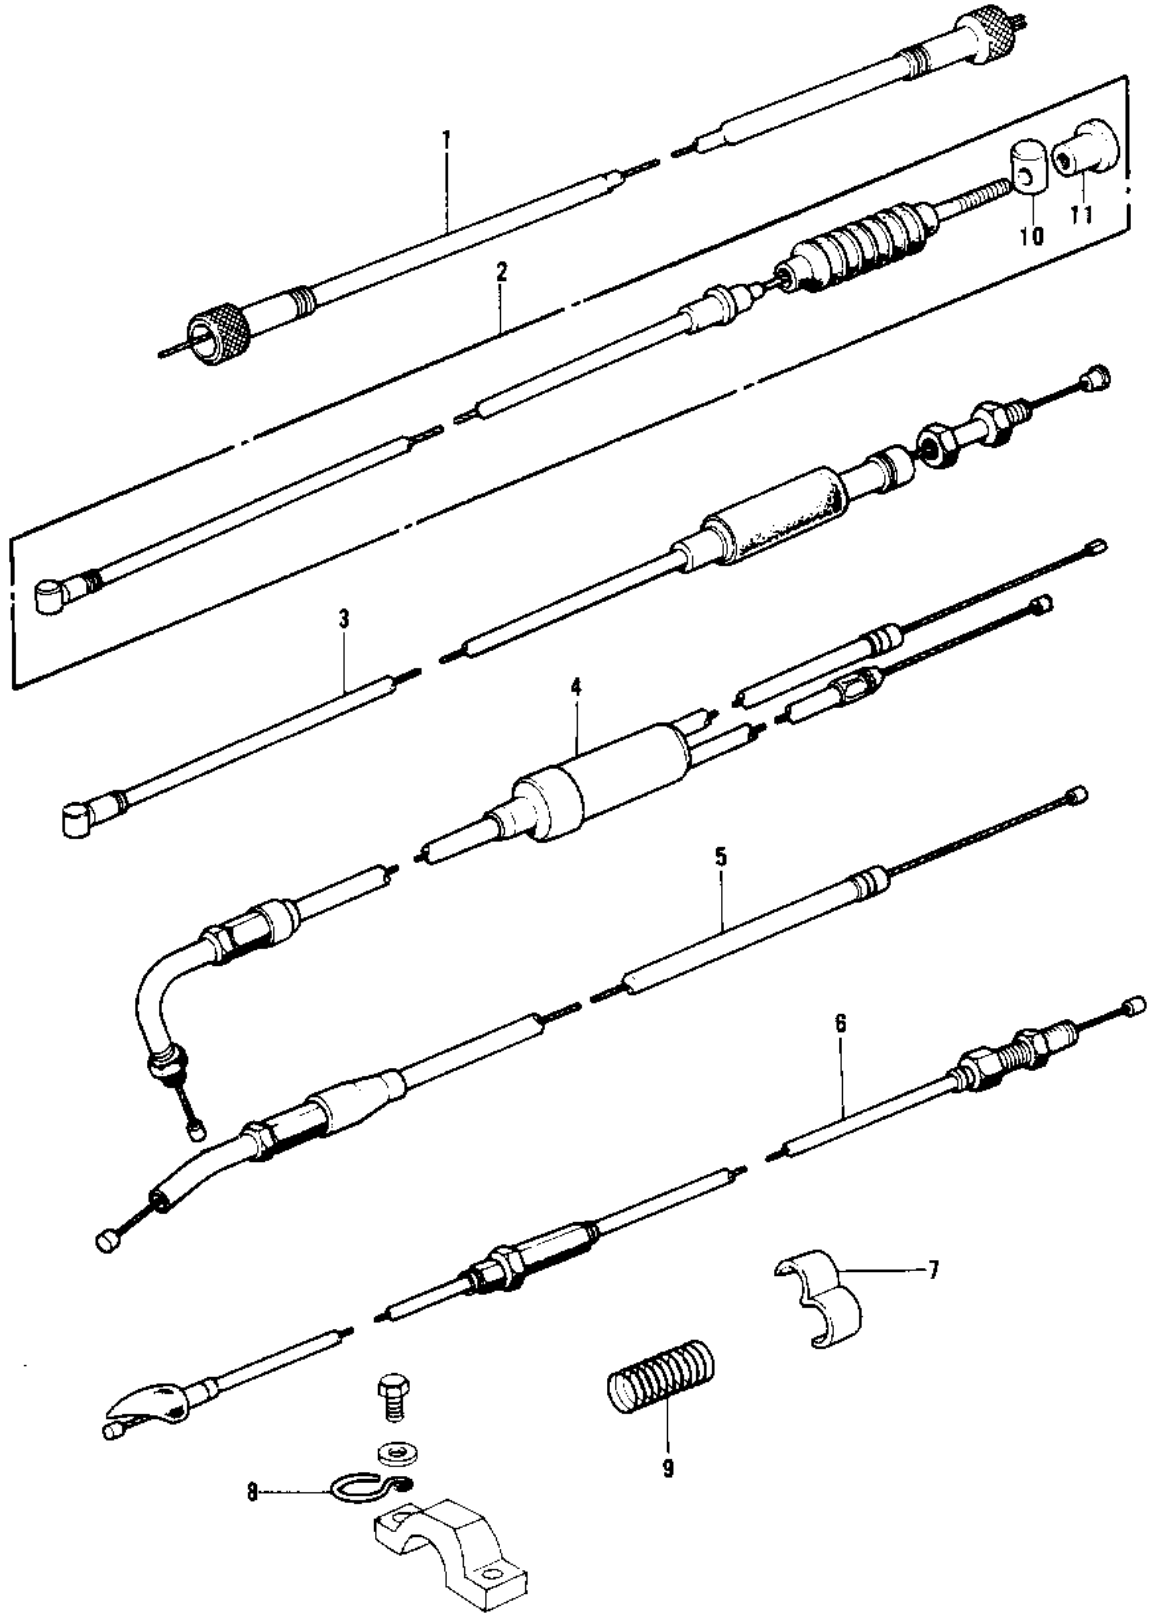

1975 G4TR-E PARTS DIAGRAM

CABLES ('74-'75)

1975 G4TR-E PARTS LIST

CABLES ('74-'75)

ITEM NAME	PART NUMBER	QUANTITY
CABLE,SPEEDOMETER (Ref # 1)	54001-039	1
CABLE,SPEEDOMETER (Ref # 1)	54001-053	1
CABLE-FRONT BRAKE (Ref # 2)	54005-065	1
CABLE,CLUTCH (Ref # 3)	54011-061	1
CABLE,CLUTCH (Ref # 3)	54011-1042	1
CABLE,CLUTCH (Ref # 3)	54011-1042	1
CABLE,COMBINATION (Ref # 4)	54012-105	1
CABLE,THROTTLE CONTRL (Ref # 4)	54012-116	1
CABLE,STARTER (Ref # 5)	54017-066	1
CABLE-CHANGE (Ref # 6)	54023-002	1
CABLE,CHANGE (Ref # 6)	54023-003	1
CLAMP-CABLE (Ref # 7)	92037-069	1
CLAMP-CABLE (Ref # 8)	92037-075	1
SPRING-CABLE (Ref # 9)	54025-003	1
SPRING,COIL (Ref # 9)	54025-004	1
JOINT-BRAKE ROD (Ref # 10)	92043-082	1
NUT-BRAKE ROD ADJUST (Ref # 11)	92015-052	1