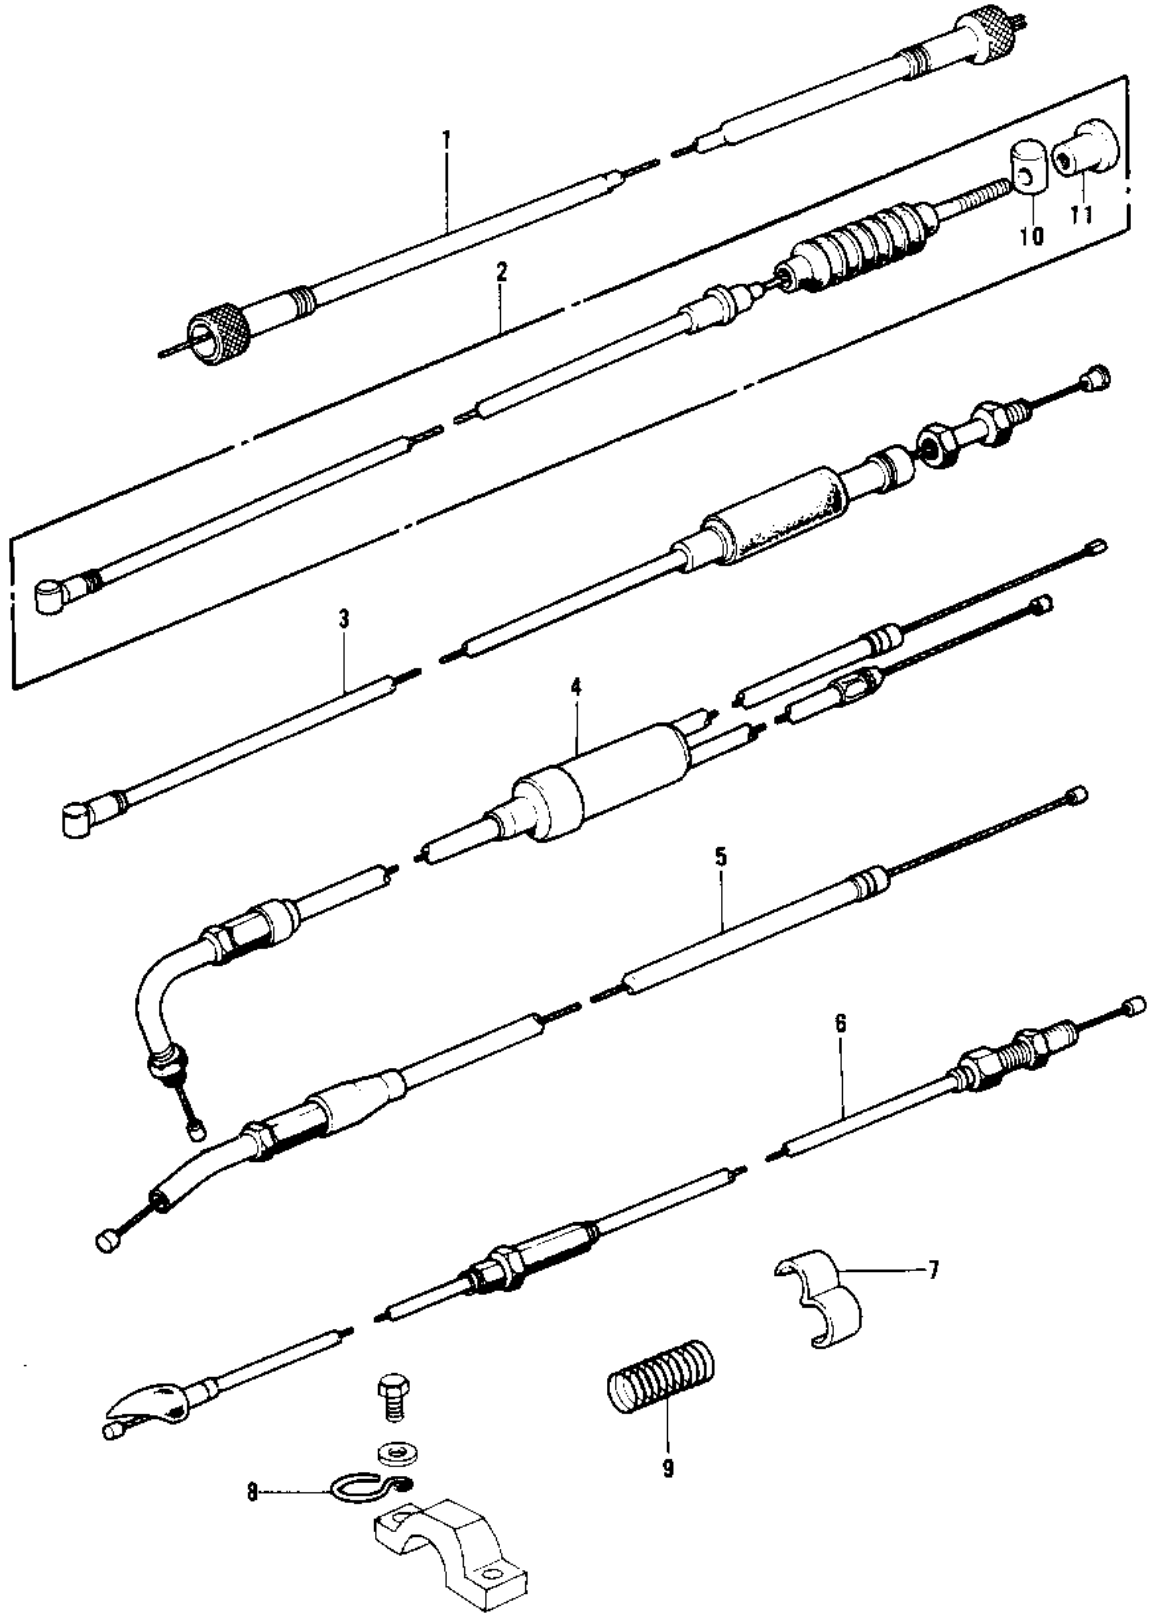

# 1972 G4TR-B PARTS DIAGRAM

CABLES ('74-'75)

## 1972 G4TR-B PARTS LIST

### CABLES ('74-'75)

ITEM NAME	PART NUMBER	QUANTITY
CABLE,SPEEDOMETER (Ref # 1)	54001-039	
CABLE,SPEEDOMETER (Ref # 1)	54001-053	
CABLE-FRONT BRAKE (Ref # 2)	54005-065	
CABLE,CLUTCH (Ref # 3)	54011-061	
CABLE,CLUTCH (Ref # 3)	54011-1042	
CABLE,CLUTCH (Ref # 3)	54011-1042	
CABLE,COMBINATION (Ref # 4)	54012-105	
CABLE,THROTTLE CONTRL (Ref # 4)	54012-116	
CABLE,STARTER (Ref # 5)	54017-066	
CABLE-CHANGE (Ref # 6)	54023-002	
CABLE,CHANGE (Ref # 6)	54023-003	
CLAMP-CABLE (Ref # 7)	92037-069	
CLAMP-CABLE (Ref # 8)	92037-075	
SPRING-CABLE (Ref # 9)	54025-003	
SPRING,COIL (Ref # 9)	54025-004	
JOINT-BRAKE ROD (Ref # 10)	92043-082	
NUT-BRAKE ROD ADJUST (Ref # 11)	92015-052	