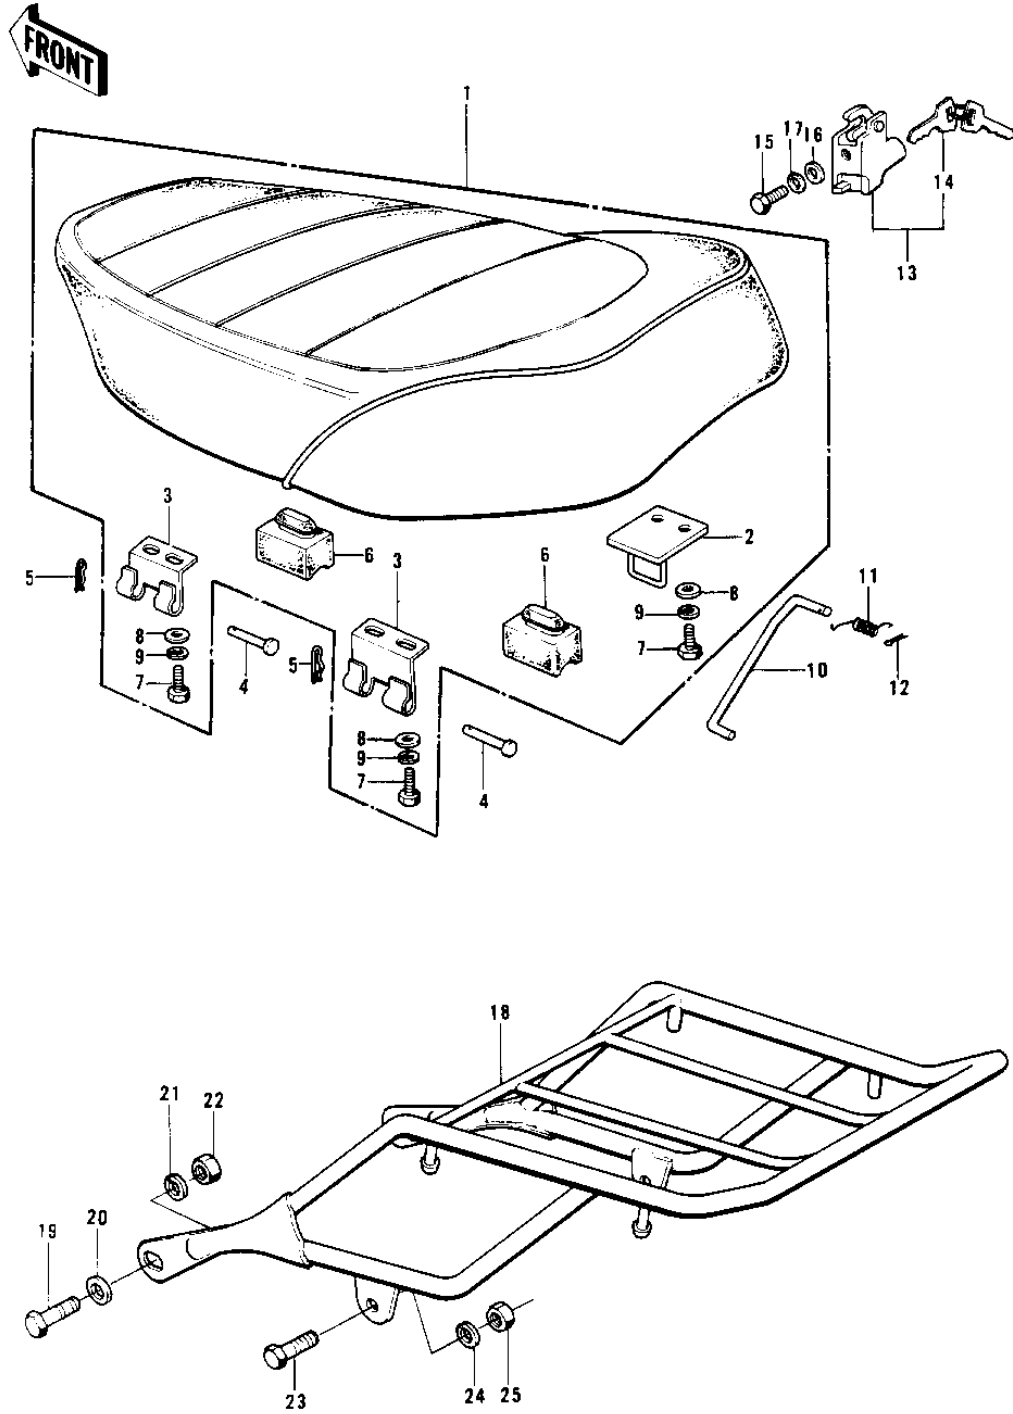

1975 G4TR-E PARTS DIAGRAM

SEAT/CARRIER ('74-'75)

1975 G4TR-E PARTS LIST

SEAT/CARRIER ('74-'75)

ITEM NAME	PART NUMBER	QUANTITY
SEAT ASSY,DUAL (Ref # 1)	53002-052	1
SEAT ASSY,DUAL (Ref # 1)	53002-1017	1
SEAT ASSY,DUAL (Ref # 1)	53002-1017	1
HOOK,SEAT (Ref # 2)	53008-020	1
HINGE B (Ref # 3)	53009-018	2
PIN (Ref # 4)	53011-002	2
COTTER PIN (Ref # 5)	92041-003	2
DAMPER RUBBER,SEAT (Ref # 6)	92075-216	4
BOLT-UPSET 6X14 (Ref # 7)	112B0614	6
WASHER PLAIN 6MM (Ref # 8)	411B0600	6
WASHER SPRING 6MM (Ref # 9)	461F0600	6
STAND,SEAT (Ref # 10)	53054-003	1
SPRING,SEAT HOOK (Ref # 11)	53055-001	1
PIN COTTER 2.0X15 (Ref # 12)	550D2015	1
LOCK ASSY,SEAT (Ref # 13)	53045-014	1
KEY SET,#401 (Ref # 14)	27008-063-01	1
KEY SET,#410 (Ref # 14)	27008-063-10	1
BOLT-UPSET,6X12 (Ref # 15)	112G0612	1
WASHER PLAIN 6MM (Ref # 16)	411B0600	1
WASHER SPRING 6MM (Ref # 17)	461F0600	1
CARRIER,LUGGAGE (Ref # 18)	53029-050	1
BOLT HEX HEAD 10X35 (Ref # 19)	113N1035	2
WASHER PLAIN 10MM (Ref # 20)	411B1000	2
WASHER SPRING 10MM (Ref # 21)	461F1000	2
NUT 10MM (Ref # 22)	315B1000	2
BOLT-SMALL,8X32 (Ref # 23)	114N0832	2
WASHER SPRING 8MM (Ref # 24)	461F0800	2
NUT,8MM (Ref # 25)	311B0800	2