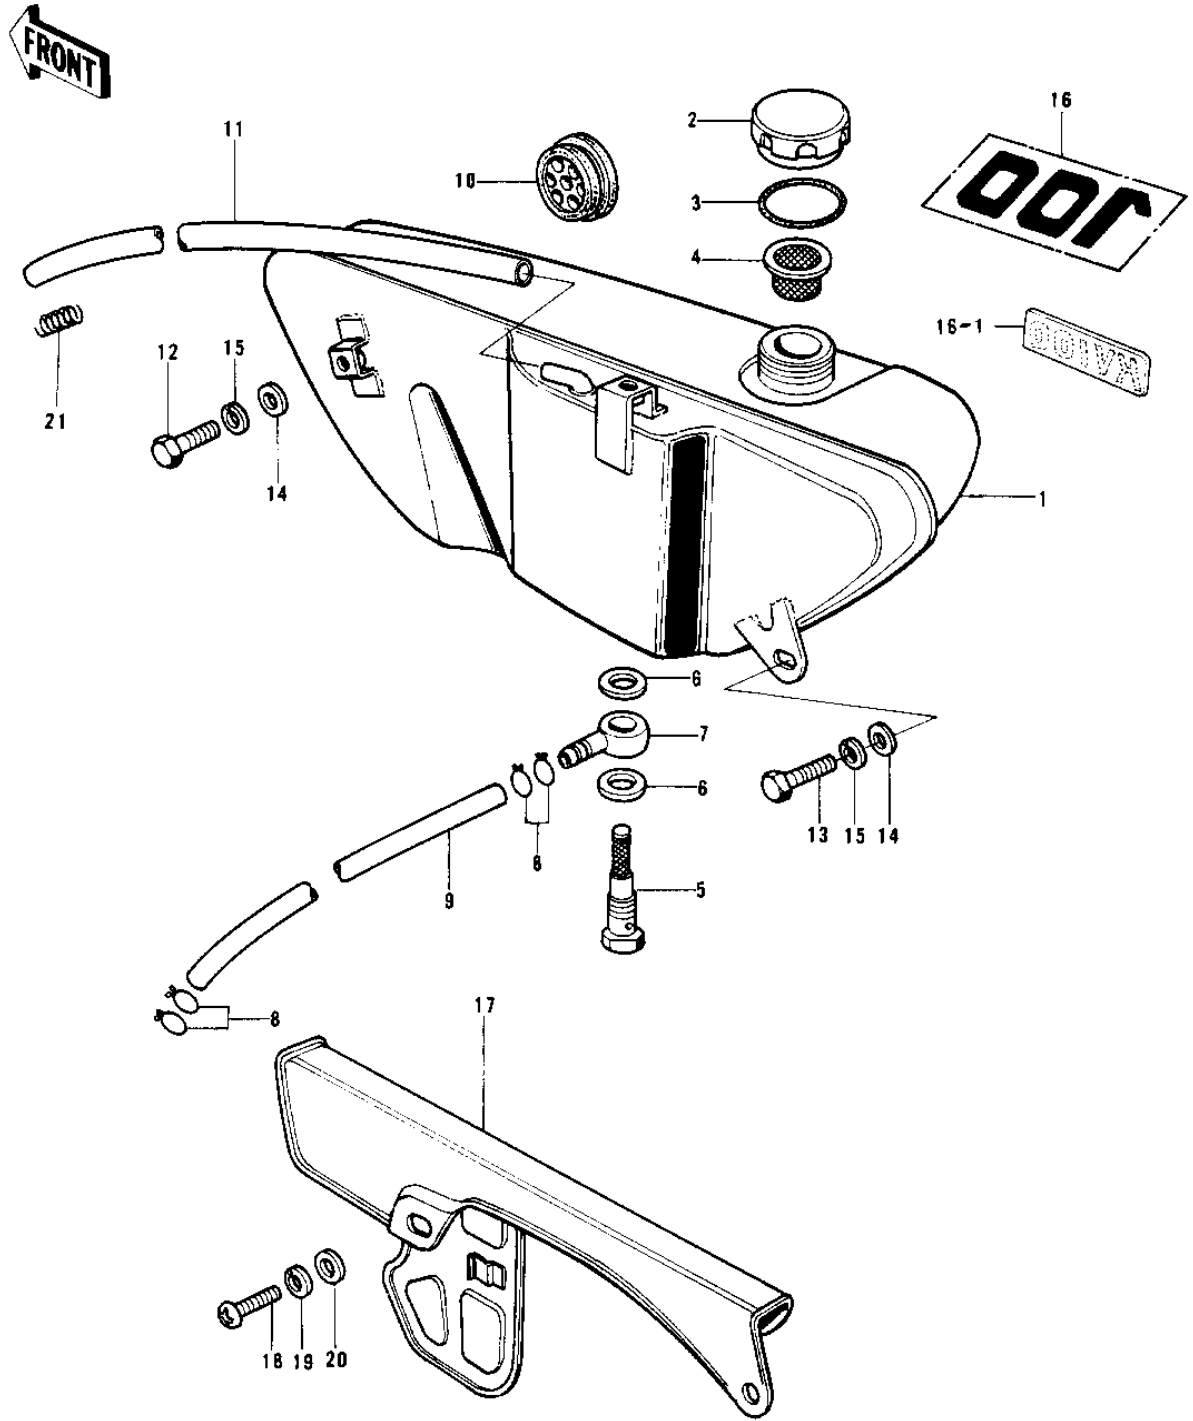

1971 G4TR-A PARTS DIAGRAM

OIL TANK/CHAIN COVER (74-75)

1971 G4TR-A PARTS LIST

OIL TANK/CHAIN COVER ('74-'75)

ITEM NAME	PART NUMBER	QUANTITY
TANK,OIL,C.SUPPER RED (Ref # 1)	52001-039-1R	
TANK,OIL,V.YELLOW (Ref # 1)	52001-039-3E	
TANK,OIL,C.RED (Ref # 1)	52001-045-3R	
CAP-OIL TANK (Ref # 2)	52003-018	
GASKET OIL TANK CAP (Ref # 3)	92065-018	
GASKET-OIL TANK (Ref # 3)	92065-086	
GASKET OIL TANK CAP B (Ref # 4)	52004-001	
BOLT OIL TANK BANJO (Ref # 5)	92060-001	
GASKET,10,2X15X1.5T (Ref # 6)	11009-1146	
CONNECTOR BANJO (Ref # 7)	92061-003	
CLAMP FUEL PIPE (Ref # 8)	92037-010	
PIPE-OIL (Ref # 9)	92059-072	
GAUGE OIL LEVEL (Ref # 10)	52015-001	
TUBE-VINYL,5X540 (Ref # 11)	700Q05540	
TUBE-VINYL,5X600 (Ref # 11)	700Q05600	
BOLT-UPSET (Ref # 12)	112G0618	
BOLT-UPSET 6X14 (Ref # 13)	112B0614	
WASHER PLAIN 6MM (Ref # 14)	411B0600	
WASHER SPRING 6MM (Ref # 15)	461F0600	
EMBLEM-OIL TANK (Ref # 16)	56018-127	
EMBLEM,OIL TANK (Ref # 16)	56018-182	
MARK,OIL TANK (Ref # 16-1)	56018-1109	
CASE-CHAIN,FR BLACK (Ref # 17)	36014-048-21	
SCREW PAN HEAD 6X12 (Ref # 18)	220B0612	
WASHER SPRING 6MM (Ref # 19)	461F0600	
WASHER PLAIN 6MM (Ref # 20)	411B0600	
CLAMP,OIL TANK BREATR (Ref # 21)	92037-141	