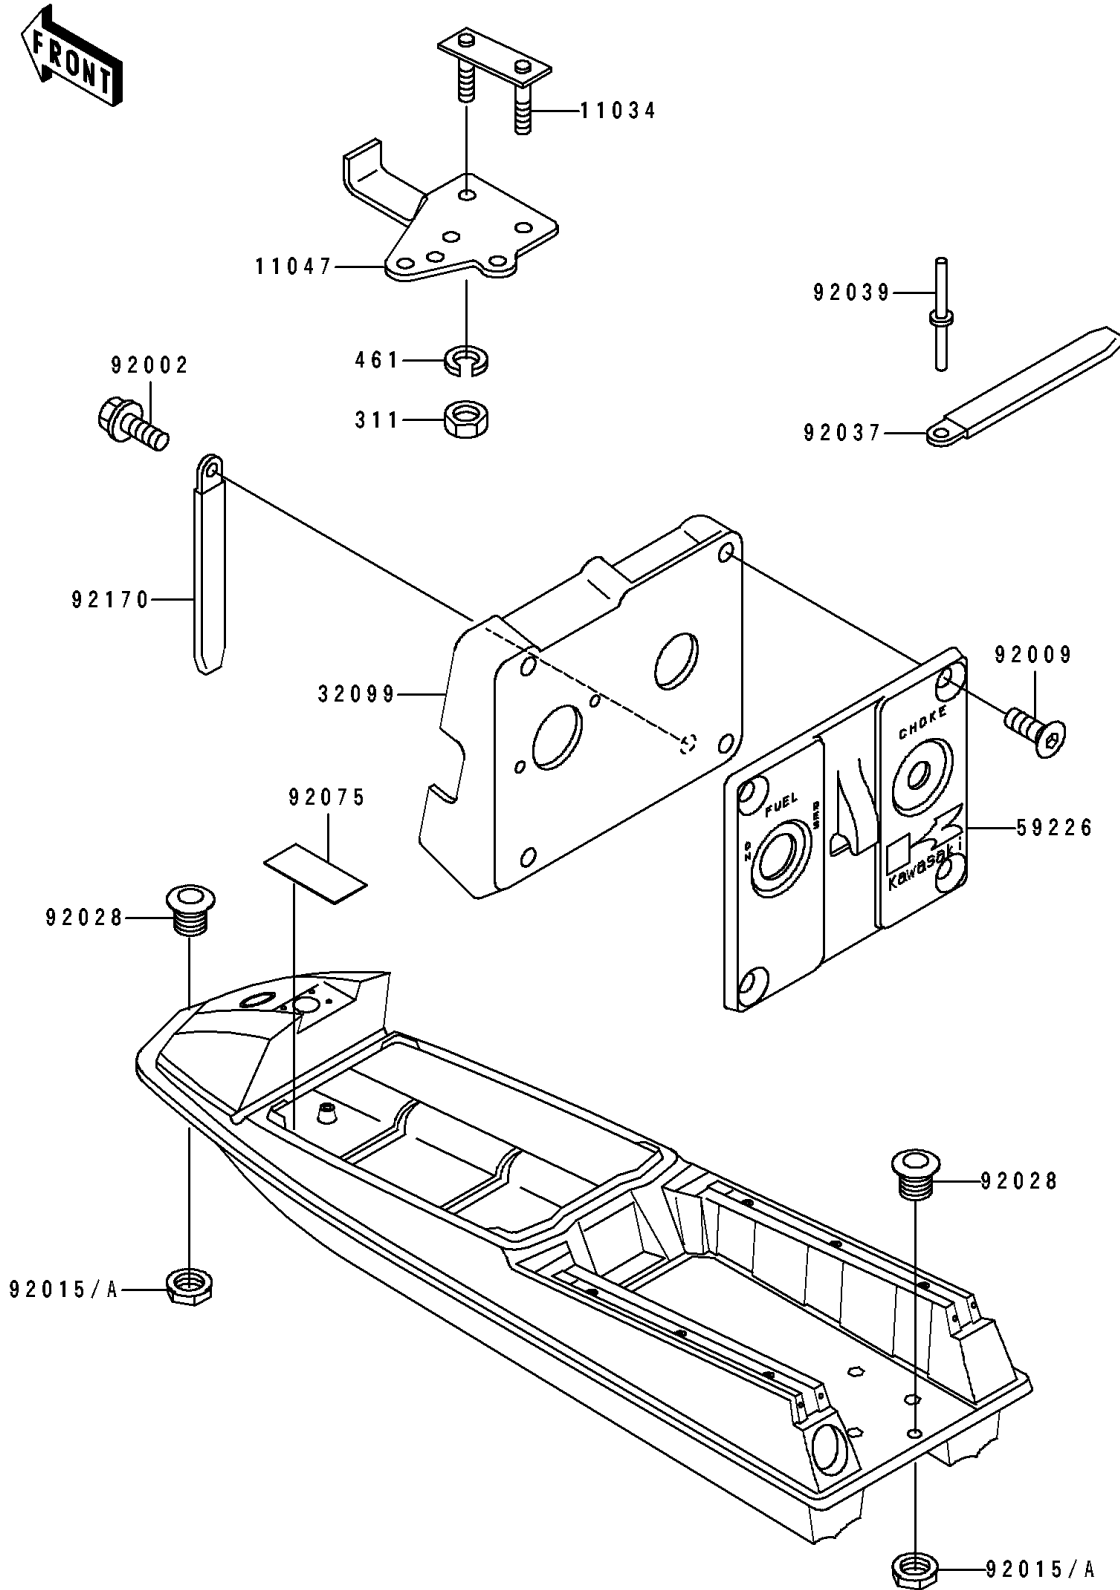

1995 550 SX PARTS DIAGRAM

Hull Fittings

F3143

1995 550 SX PARTS LIST

Hull Fittings

ITEM NAME	PART NUMBER	QUANTITY
BRACKET (Ref # 11034)	11034-3701	1
BRACKET,FUEL FILTER (Ref # 11047)	11047-3743	1
CASE,FUEL TAP (Ref # 32099)	32099-3752	1
PANEL-CONTROL (Ref # 59226)	59226-3703	1
BOLT,6X12 (Ref # 92002)	92002-3763	1
SCREW-COUNTERSUNK,8X22 (Ref # 92009)	92009-3004	4
NUT,26MM (Ref # 92015A)	92015-3840	2
BUSHING (Ref # 92028)	92028-3734	2
CLAMP,L=150 (Ref # 92037)	92037-3741	5
RIVET (Ref # 92039)	92039-3702	5
DAMPER,MUFFLER (Ref # 92075)	92075-522	2
CLAMP (Ref # 92170)	92170-3705	1
NUT-HEX,6MM (Ref # 311)	311R0600	2
WASHER-SPRING,6MM (Ref # 461)	461S0600	2